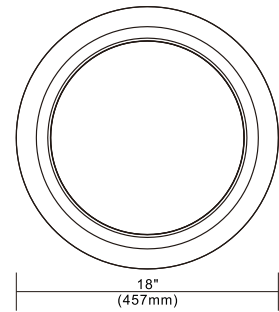

Ordering information

Model No.	Nomina Watts	Input Voltage	CRI	Color Temp	Option	Finish	Starting Temp
ML-GC-5584-70WT-4K-UV	20/40/55/70W	120-277V	70+	4000K	10kv Surge Occupancy Sensor Photocontrol Smart Controller	Bronze White	-40 °C

Product Description

Product Dimensions

Performance Data

Model No.	Nominal Watts	Lumens	Efficacy
ML-GC-5584-70WT-4K-UV	20/40/55/70W	9230 lm	132 lm/w

* DISCLAIMER: This test report was produced in accordance with IES LM-79 photometric testing protocol for luminaires, using a single representative test fixture. Actual production units may vary from the values reported here by up to ±10%.