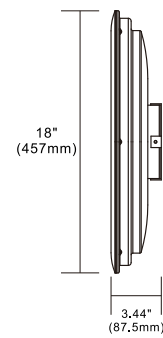

Ordering information

Model No.	Nomina Watts	Input Voltage	CRI	Color Temp	Option	Finish	Starting Temp
ML-GC-5584-70WT-4K-UV	20/40/55/70W	120-277V	70+	4000K	10kv Surge Occupancy Sensor Photocontrol Smart Controller	Bronze White	-40 °C

Product Description

Product Dimensions

Performance Data

Model No.	Nominal Watts	Lumens	Efficacy
ML-GC-5584-70WT-4K-UV	20/40/55/70W	9230 lm	132 lm/w

* DISCLAIMER: This test report was produced in accordance with IES LM-79 photometric testing protocol for luminaires, using a single representative test fixture. Actual production units may vary from the values reported here by up to ±10%.