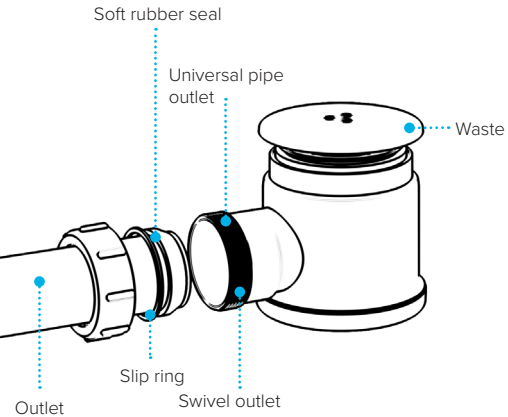

1½" Shower Trap

WARNING

We accept no liability for products fitted incorrectly, and where the correct testing procedures have not been used, resulting in the escape of water.

Please note: Save this instruction sheet for future reference
IMPORTANT: DO NOT use plumber's putty to seal this fitting

Swivel "P" Traps

Product Code: WTP3276
Description: 1¼" Swivel 'P' Trap
Outlet: 32mm Seal: 75mm

Product Code: WTP4076
Description: 1½" Swivel 'P' Trap
Outlet: 40mm Seal: 75mm

Swivel "S" Traps

Product Code: WTS3276
Description: 1¼" Swivel 'S' Trap
Outlet: 32mm Seal: 75mm

Product Code: WTS4076
Description: 1½" Swivel 'S' Trap
Outlet: 40mm Seal: 75mm

Bottle Traps

Product Code: WTBT3238
Description: 1¼" Bottle Trap
Seal: 38mm

Product Code: WTBT3276
Description: 1¼" Bottle Trap
Seal: 75mm

Product Code: WTS40
Description: 1½" Shower Trap (50mm Tray)
Seal: 50mm

Product Code: WTS40
Description: 1½" Shower Trap (90mm Tray)
Seal: 50mm

Product Code: WTWM01
Description: 1½" Standpipe Trap
Seal: 75mm