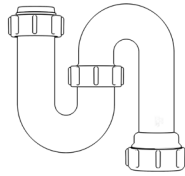

Swivel "P" Traps

Product Code: WTP3276
Description: 1¼" Swivel 'P' Trap
Outlet: 32mm Seal: 75mm

Product Code: WTP4076
Description: 1½" Swivel 'P' Trap
Outlet: 40mm Seal: 75mm

Swivel "S" Traps

Product Code: WTS3276
Description: 1¼" Swivel 'S' Trap
Outlet: 32mm Seal: 75mm

Product Code: WTS4076
Description: 1½" Swivel 'S' Trap
Outlet: 40mm Seal: 75mm

Bottle Traps

Product Code: WTBT3238
Description: 1¼" Bottle Trap
Seal: 38mm

Product Code: WTBT3276
Description: 1¼" Bottle Trap
Seal: 75mm

Product Code: WTBT4038
Description: 1½" Bottle Trap
Seal: 38mm

Product Code: WTBT4076
Description: 1½" Bottle Trap
Seal: 75mm

Product Code: WTBT32T
Description: 1¼" Telescopic Bottle Trap
Seal: 75mm

Product Code: WTBT40T
Description: 1½" Telescopic Bottle Trap
Seal: 75mm

Product Code: WTST01
Description: 1½" Sink Trap with Single 135° Nozzle
Seal: 75mm

Product Code: WTST02
Description: 1½" Sink Trap with Twin 135° Nozzles
Seal: 75mm

Product Code: WTBNH01
Description: 1½" Bowl & Half Kit
Seal: 75mm