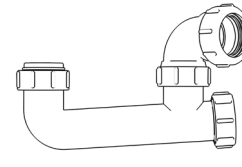

Product Code: WTS4076
Description: 1½" Swivel 'S' Trap
Outlet: 40mm Seal: 75mm

Bottle Traps

Product Code: WTBT3238
Description: 1¼" Bottle Trap
Seal: 38mm

Product Code: WTBT3276
Description: 1¼" Bottle Trap
Seal: 75mm

Product Code: WTBT4038
Description: 1½" Bottle Trap
Seal: 38mm

Product Code: WTBT4076
Description: 1½" Bottle Trap
Seal: 75mm

Product Code: WTBT32T
Description: 1¼" Telescopic Bottle Trap
Seal: 75mm

Product Code: WTBT40T
Description: 1½" Telescopic Bottle Trap
Seal: 75mm

Other Traps

Product Code: WTRT40
Description: 1½" Swivel Running Trap
Seal: 75mm

Product Code: WTB4019
Description: 1½" x 19mm Seal Bath Trap
Seal: 19mm

Product Code: WTB4050
Description: 1½" x 50mm Seal Bath Trap
Seal: 50mm

Product Code: WTST01
Description: 1½" Sink Trap with Single 135° Nozzle
Seal: 75mm

Product Code: WTST02
Description: 1½" Sink Trap with Twin 135° Nozzles
Seal: 75mm

Product Code: WTBNH01
Description: 1½" Bowl & Half Kit
Seal: 75mm