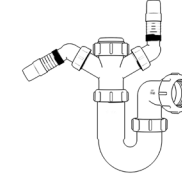

Product Code: WTBT4038
Description: 1½" Bottle Trap
Seal: 38mm

Product Code: WTBT4076
Description: 1½" Bottle Trap
Seal: 75mm

Product Code: WTBT32T
Description: 1¼" Telescopic Bottle Trap
Seal: 75mm

Product Code: WTBT40T
Description: 1½" Telescopic Bottle Trap
Seal: 75mm

Other Traps

Product Code: WTRT40
Description: 1½" Swivel Running Trap
Seal: 75mm

Product Code: WTB4019
Description: 1½" x 19mm Seal Bath Trap
Seal: 19mm

Product Code: WTB4050
Description: 1½" x 50mm Seal Bath Trap
Seal: 50mm

Product Code: WTST01
Description: 1½" Sink Trap with Single 135° Nozzle
Seal: 75mm

Product Code: WTST02
Description: 1½" Sink Trap with Twin 135° Nozzles
Seal: 75mm

Product Code: WTBNH01
Description: 1½" Bowl & Half Kit
Seal: 75mm

Product Code: WTTP32
Description: 1¼" Telescopic 'P' Trap
Seal: 75mm

Product Code: WTTP40
Description: 1½" Telescopic 'P' Trap
Seal: 75mm

Product Code: WTKT32CE
Description: 1½" Straight Through Trap
Seal: 75mm