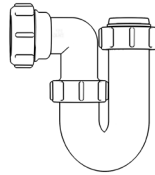

1½" Shower Trap

WARNING

We accept no liability for products fitted incorrectly, and where the correct testing procedures have not been used, resulting in the escape of water.

Please note: Save this instruction sheet for future reference
IMPORTANT: DO NOT use plumber's putty to seal this fitting

Swivel "P" Traps

Product Code: WTP3276
Description: 1¼" Swivel 'P' Trap
Outlet: 32mm Seal: 75mm

Product Code: WTP4076
Description: 1½" Swivel 'P' Trap
Outlet: 40mm Seal: 75mm

Swivel "S" Traps

Product Code: WTS3276
Description: 1¼" Swivel 'S' Trap
Outlet: 32mm Seal: 75mm

Product Code: WTS4076
Description: 1½" Swivel 'S' Trap
Outlet: 40mm Seal: 75mm

Bottle Traps

Product Code: WTBT3238
Description: 1¼" Bottle Trap
Seal: 38mm

Product Code: WTBT3276
Description: 1¼" Bottle Trap
Seal: 75mm

Product Code: WTBT4038
Description: 1½" Bottle Trap
Seal: 38mm

Product Code: WTBT4076
Description: 1½" Bottle Trap
Seal: 75mm

Product Code: WTBT32T
Description: 1¼" Telescopic Bottle Trap
Seal: 75mm

Product Code: WTBT40T
Description: 1½" Telescopic Bottle Trap
Seal: 75mm