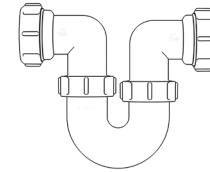

Product Code: WTS4076
Description: 1½" Swivel 'S' Trap
Outlet: 40mm Seal: 75mm

Bottle Traps

Product Code: WTBT3238
Description: 1¼" Bottle Trap
Seal: 38mm

Product Code: WTBT3276
Description: 1¼" Bottle Trap
Seal: 75mm

Product Code: WTBT4038
Description: 1½" Bottle Trap
Seal: 38mm

Product Code: WTBT4076
Description: 1½" Bottle Trap
Seal: 75mm

Product Code: WTBT32T
Description: 1¼" Telescopic Bottle Trap
Seal: 75mm

Product Code: WTBT40T
Description: 1½" Telescopic Bottle Trap
Seal: 75mm

Other Traps

Product Code: WTRT40
Description: 1½" Swivel Running Trap
Seal: 75mm

Product Code: WTB4019
Description: 1½" x 19mm Seal Bath Trap
Seal: 19mm

Product Code: WTB4050
Description: 1½" x 50mm Seal Bath Trap
Seal: 50mm

Product Code: WTST01
Description: 1½" Sink Trap with Single 135° Nozzle
Seal: 75mm

Product Code: WTST02
Description: 1½" Sink Trap with Twin 135° Nozzles
Seal: 75mm

Product Code: WTBNH01
Description: 1½" Bowl & Half Kit
Seal: 75mm