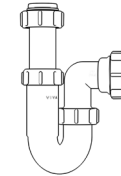

Product Code: WTBT4038
Description: 1½" Bottle Trap
Seal: 38mm

Product Code: WTBT4076
Description: 1½" Bottle Trap
Seal: 75mm

Product Code: WTBT32T
Description: 1¼" Telescopic Bottle Trap
Seal: 75mm

Product Code: WTBT40T
Description: 1½" Telescopic Bottle Trap
Seal: 75mm

Other Traps

Product Code: WTRT40
Description: 1½" Swivel Running Trap
Seal: 75mm

Product Code: WTB4019
Description: 1½" x 19mm Seal Bath Trap
Seal: 19mm

Product Code: WTB4050
Description: 1½" x 50mm Seal Bath Trap
Seal: 50mm

Product Code: WTST01
Description: 1½" Sink Trap with Single 135° Nozzle
Seal: 75mm

Product Code: WTST02
Description: 1½" Sink Trap with Twin 135° Nozzles
Seal: 75mm

Product Code: WTBNH01
Description: 1½" Bowl & Half Kit
Seal: 75mm

Product Code: WTTP32
Description: 1¼" Telescopic 'P' Trap
Seal: 75mm

Product Code: WTTP40
Description: 1½" Telescopic 'P' Trap
Seal: 75mm

Product Code: WTKT32CE
Description: 1½" Straight Through Trap
Seal: 75mm