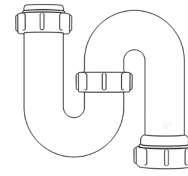

Swivel "P" Traps

Product Code: WTP3276
Description: 1¼" Swivel 'P' Trap
Outlet: 32mm Seal: 75mm

Product Code: WTP4076
Description: 1½" Swivel 'P' Trap
Outlet: 40mm Seal: 75mm

Swivel "S" Traps

Product Code: WTS3276
Description: 1¼" Swivel 'S' Trap
Outlet: 32mm Seal: 75mm

Product Code: WTS4076
Description: 1½" Swivel 'S' Trap
Outlet: 40mm Seal: 75mm

Bottle Traps

Product Code: WTBT3238
Description: 1¼" Bottle Trap
Seal: 38mm

Product Code: WTBT3276
Description: 1¼" Bottle Trap
Seal: 75mm

Product Code: WTBT4038
Description: 1½" Bottle Trap
Seal: 38mm

Product Code: WTBT4076
Description: 1½" Bottle Trap
Seal: 75mm

Product Code: WTBT32T
Description: 1¼" Telescopic Bottle Trap
Seal: 75mm

Product Code: WTBT40T
Description: 1½" Telescopic Bottle Trap
Seal: 75mm

Product Code: WTST01
Description: 1½" Sink Trap with Single 135° Nozzle
Seal: 75mm

Product Code: WTST02
Description: 1½" Sink Trap with Twin 135° Nozzles
Seal: 75mm

Product Code: WTBNH01
Description: 1½" Bowl & Half Kit
Seal: 75mm