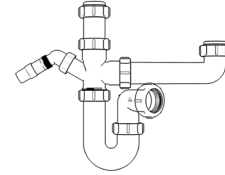

Product Code: WTS4076
Description: 1½" Swivel 'S' Trap
Outlet: 40mm Seal: 75mm

Bottle Traps

Product Code: WTBT3238
Description: 1¼" Bottle Trap
Seal: 38mm

Product Code: WTBT3276
Description: 1¼" Bottle Trap
Seal: 75mm

Product Code: WTBT4038
Description: 1½" Bottle Trap
Seal: 38mm

Product Code: WTBT4076
Description: 1½" Bottle Trap
Seal: 75mm

Product Code: WTBT32T
Description: 1¼" Telescopic Bottle Trap
Seal: 75mm

Product Code: WTBT40T
Description: 1½" Telescopic Bottle Trap
Seal: 75mm

Other Traps

Product Code: WTRT40
Description: 1½" Swivel Running Trap
Seal: 75mm

Product Code: WTB4019
Description: 1½" x 19mm Seal Bath Trap
Seal: 19mm

Product Code: WTB4050
Description: 1½" x 50mm Seal Bath Trap
Seal: 50mm

Product Code: WTST01
Description: 1½" Sink Trap with Single 135° Nozzle
Seal: 75mm

Product Code: WTST02
Description: 1½" Sink Trap with Twin 135° Nozzles
Seal: 75mm

Product Code: WTBNH01
Description: 1½" Bowl & Half Kit
Seal: 75mm