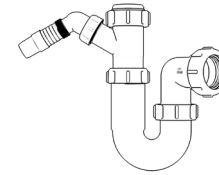

Product Code: WTBT4038
Description: 1½" Bottle Trap
Seal: 38mm

Product Code: WTBT4076
Description: 1½" Bottle Trap
Seal: 75mm

Product Code: WTBT32T
Description: 1¼" Telescopic Bottle Trap
Seal: 75mm

Product Code: WTBT40T
Description: 1½" Telescopic Bottle Trap
Seal: 75mm

Other Traps

Product Code: WTRT40
Description: 1½" Swivel Running Trap
Seal: 75mm

Product Code: WTB4019
Description: 1½" x 19mm Seal Bath Trap
Seal: 19mm

Product Code: WTB4050
Description: 1½" x 50mm Seal Bath Trap
Seal: 50mm

Product Code: WTST01
Description: 1½" Sink Trap with Single 135° Nozzle
Seal: 75mm

Product Code: WTST02
Description: 1½" Sink Trap with Twin 135° Nozzles
Seal: 75mm

Product Code: WTBNH01
Description: 1½" Bowl & Half Kit
Seal: 75mm

Product Code: WTTP32
Description: 1¼" Telescopic 'P' Trap
Seal: 75mm

Product Code: WTTP40
Description: 1½" Telescopic 'P' Trap
Seal: 75mm

Product Code: WTKT32CE
Description: 1½" Straight Through Trap
Seal: 75mm