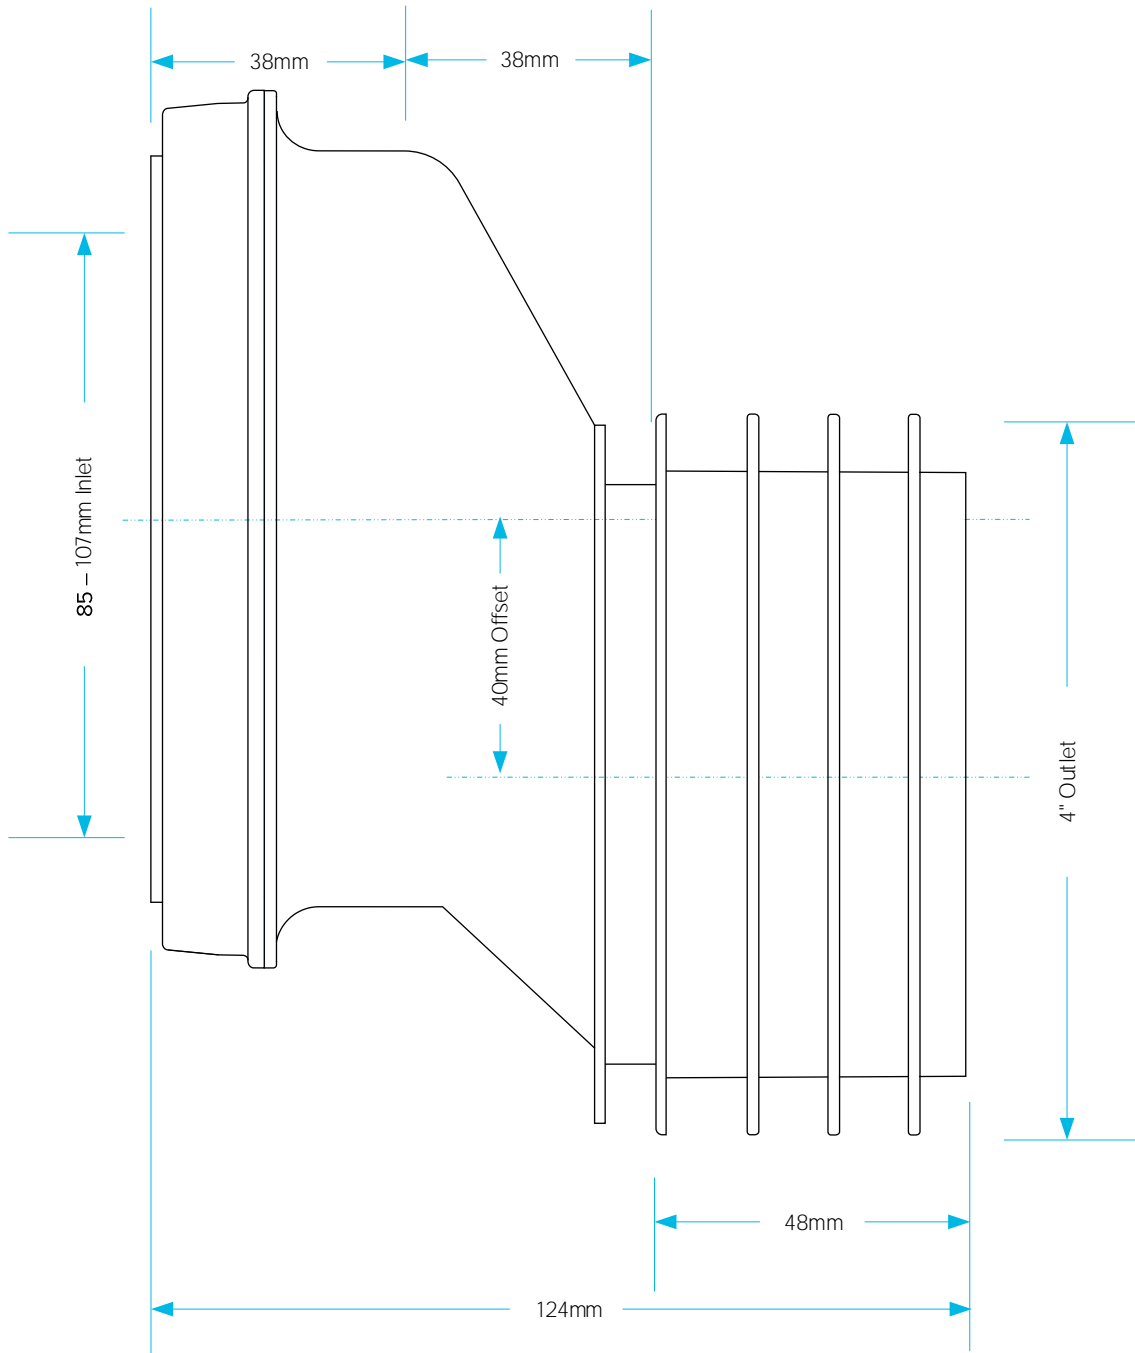

Technical Data Sheet

CODE: PP0003/A

DESCRIPTION: 40mm Offset WC Pan Connector

CATAGORY: WC Pan Connectors

© Viva Sanitary
12/08/2013

DRAWN BY: RH

VERIFIED BY: AH