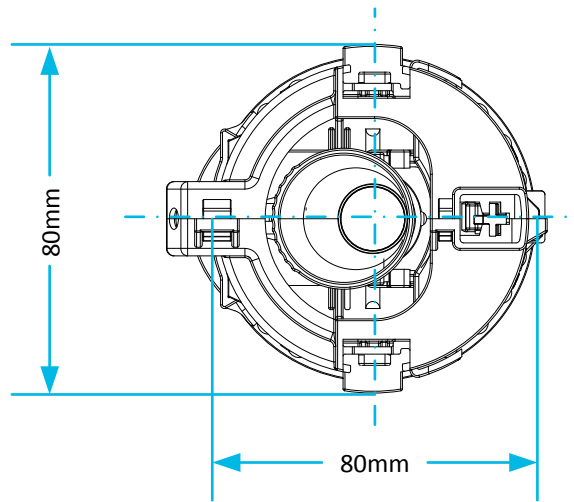

Technical Data Sheet

© Viva Sanitary
14/02/2012

Code:	SKY005	Description:	Skylo Universal Dual Flush Valve (300mm cable)
-------	---------------	--------------	---