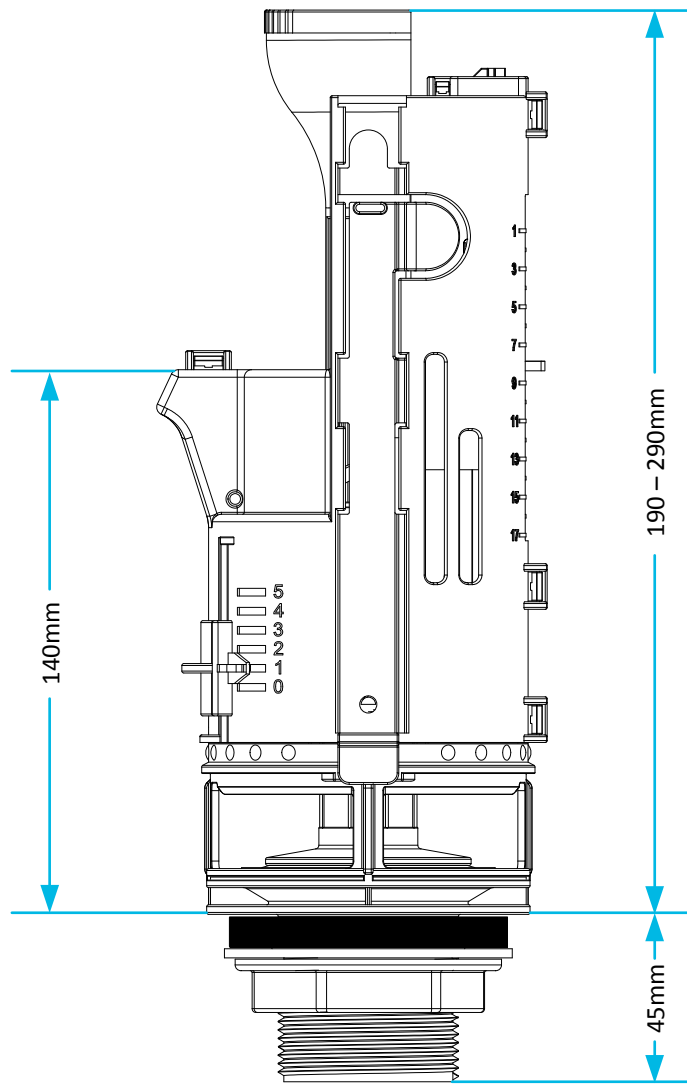

Technical Data Sheet

© Viva Sanitary
14/02/2012

Code:	SKY005	Description:	Skylo Universal Dual Flush Valve (300mm cable)
-------	---------------	--------------	---