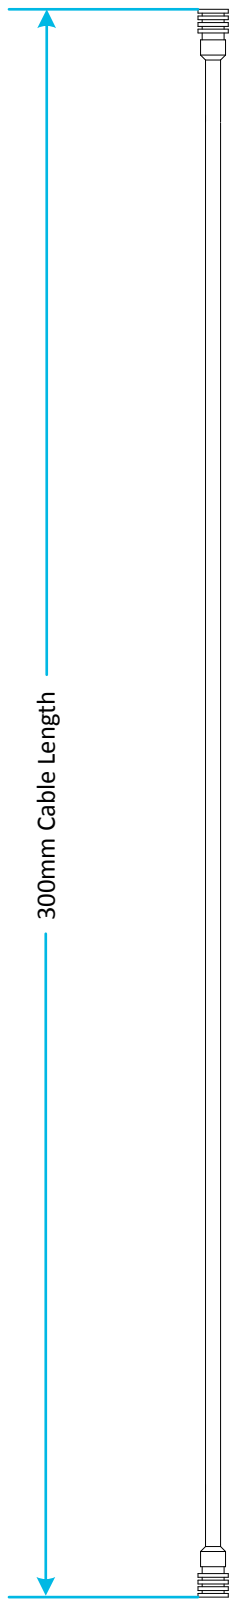

Technical Data Sheet

© Viva Sanitary
14/02/2012

Code:	SKY005	Description:	Skylo Universal Dual Flush Valve (300mm cable)
-------	---------------	--------------	---