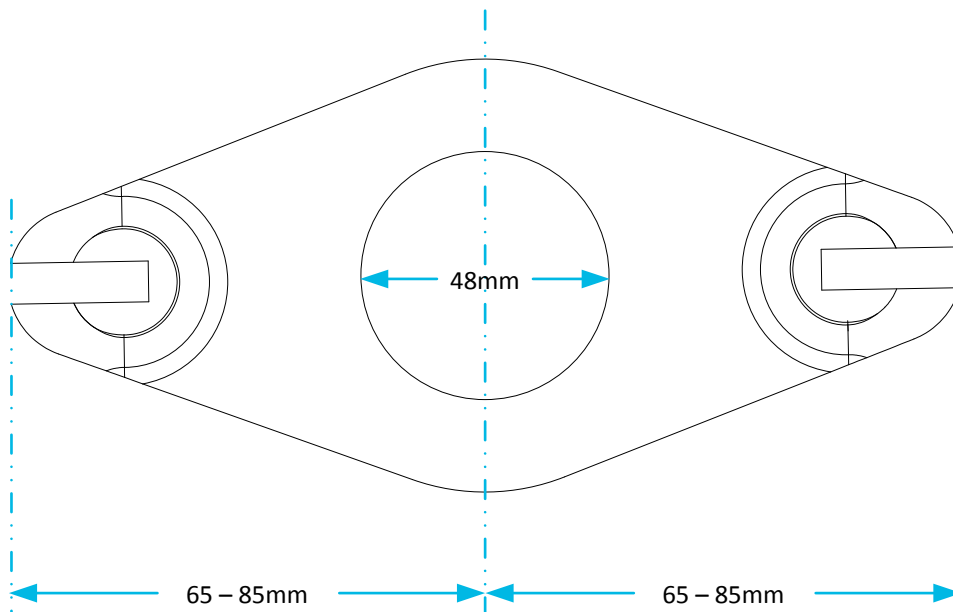

Technical Data Sheet

© Viva Sanitary
18/08/2015

Code:	PP0030	Description:	1 ½" Close Couple Kit
-------	---------------	--------------	------------------------------