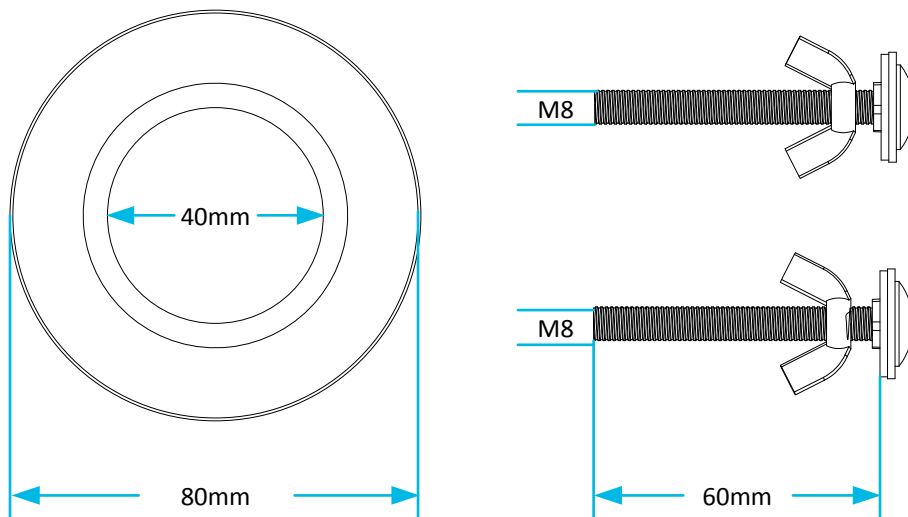

Technical Data Sheet

© Viva Sanitary
18/08/2015

Code:	PP0030	Description:	1 ½" Close Couple Kit
-------	---------------	--------------	------------------------------