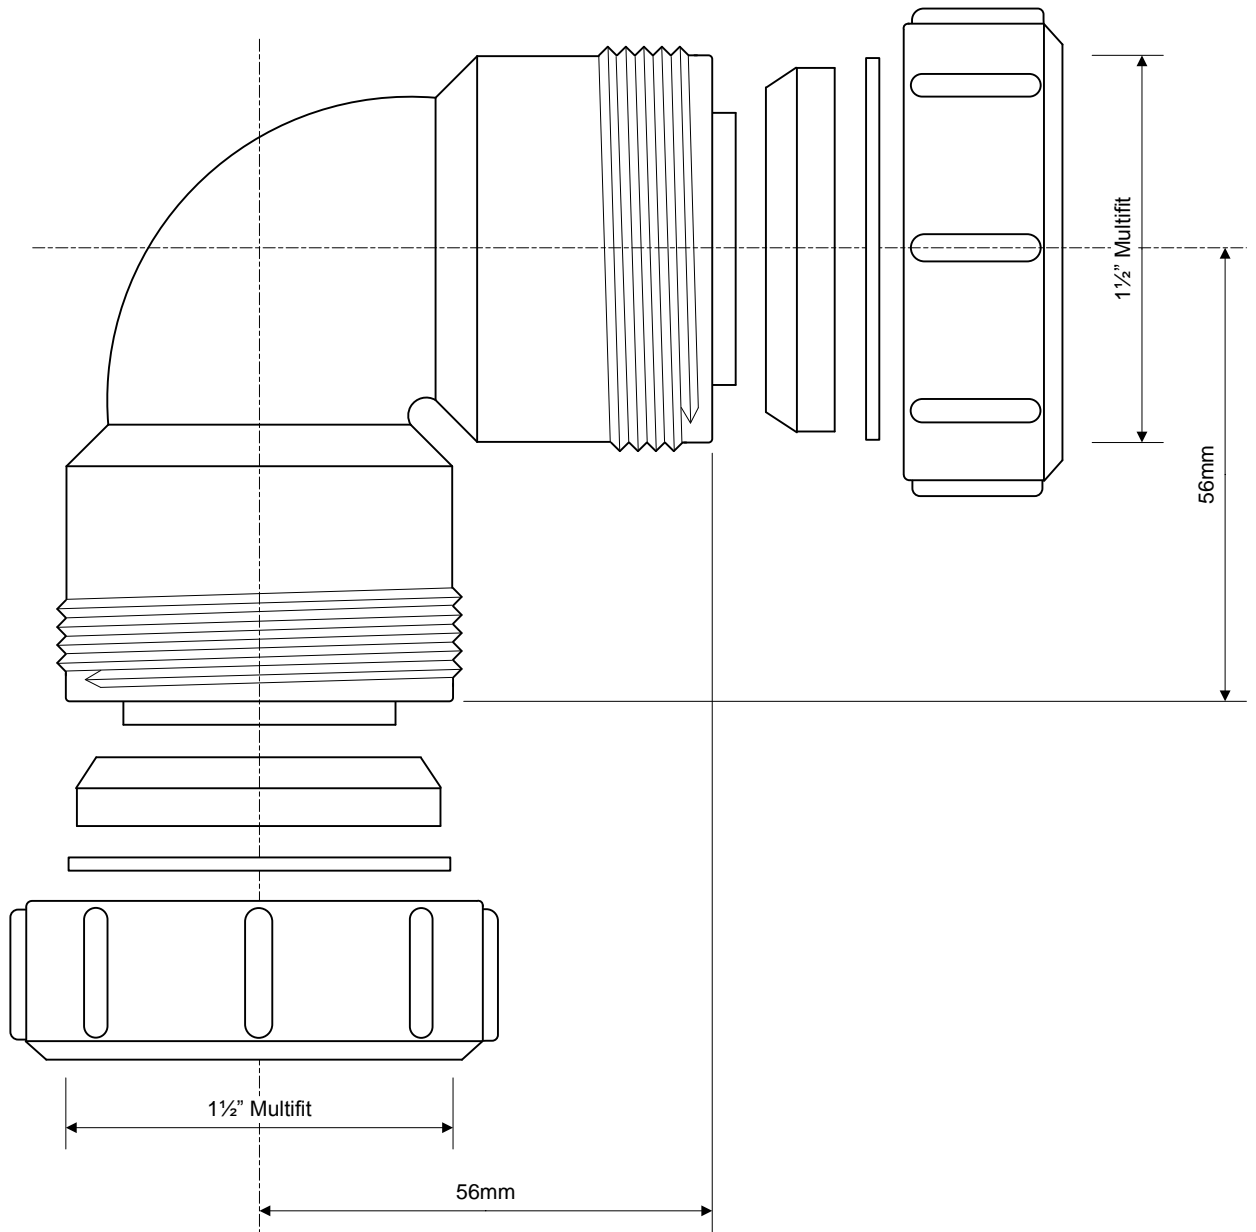

**Code:**

**MT4**

McALPINE

Drawing verified  
correct as of:

29.03.12  
T.C.

DRAWN BY

TC

REVISED

1-amend sizes

FILENAME

MT4.VSD

SCALE

1:1

DATE

29.03.12