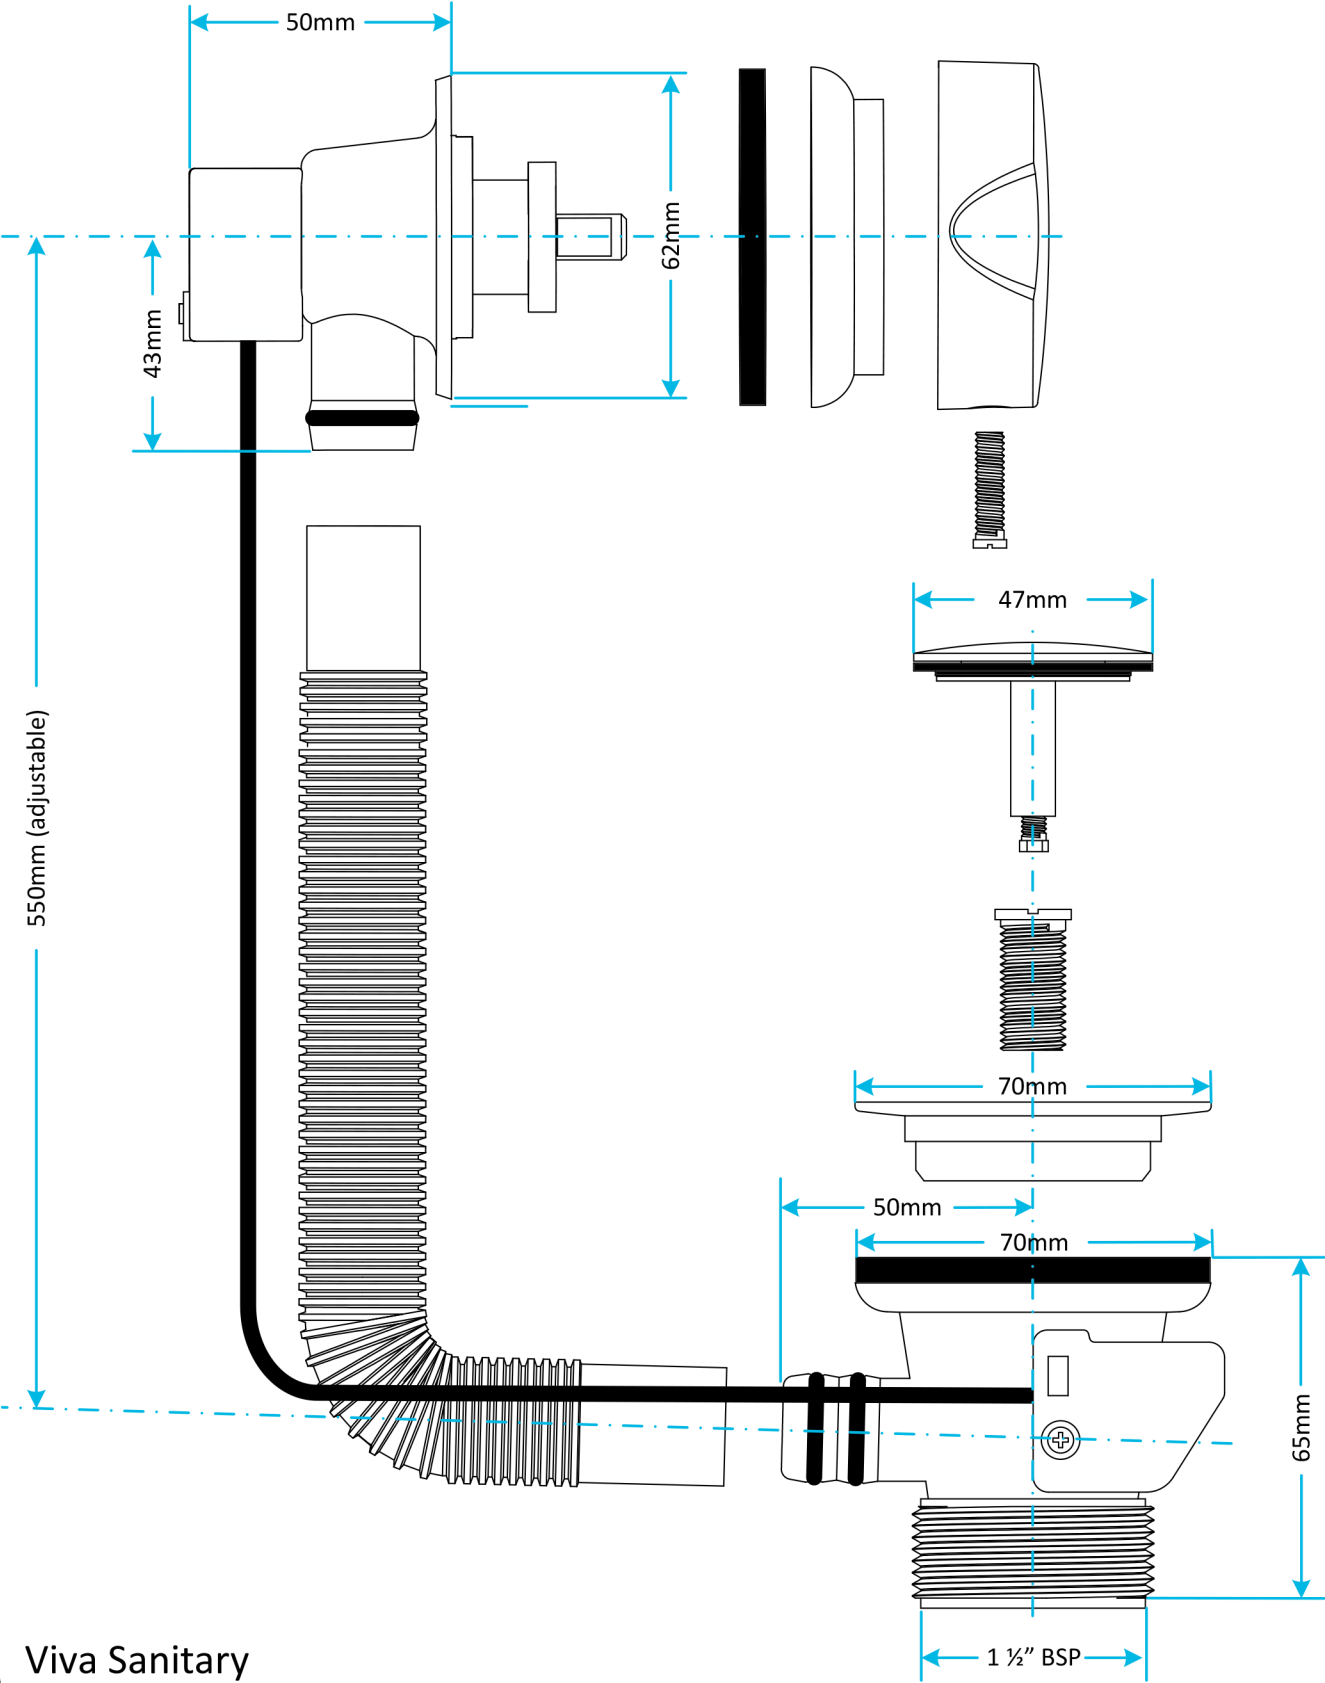

Technical Data Sheet

© Viva Sanitary
01/06/2016

Code:	CWB03	Description:	Pop-up Bath Combination Waste
-------	--------------	--------------	--------------------------------------