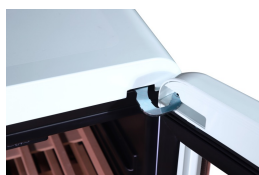

LED Light & Intuitive control panel

UV resistant & tempered glass door

High efficiency compressor

Beech wooden shelves

Premium silver detailing

Adjustable feet

Provence • LICV52BLUE

52 Bottle Single Zone Retro Wine Fridge