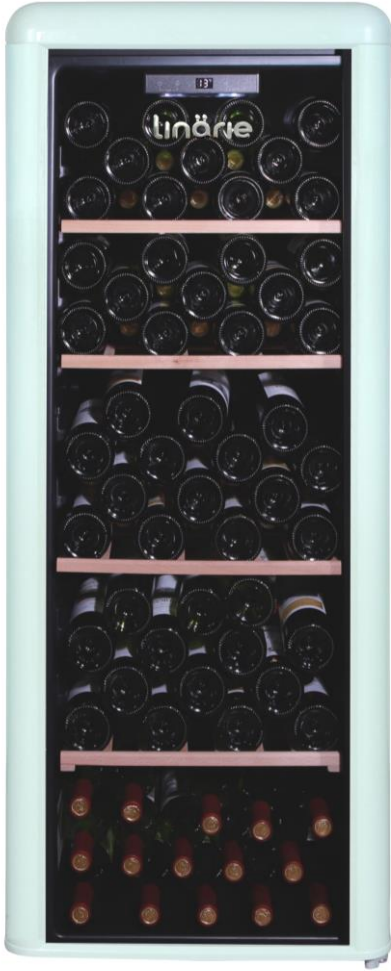

Loire • LICV106GREEN

106 Bottle Single Zone Retro Wine Fridge

Signature Features

106 Bottle Capacity

• The capacity needed for a social season and ideal for the bottles you intend to consume within 12 months

• Protect your wine collection from harmful UV rays, while keeping the interior insulated and moisture out

Precise Temperature Control System

• Digital LED display and intuitive digital control to monitor and adjust for optimal temperature

 106 Bottles
Loire LICV106GREEN

Features

- 106 Bordeaux bottles capacity
- 201L fridge capacity
- Free-standing installation
- Single Zone (5-20°C)
- SN/N/ST Climate class
- UV resistant tempered glass door
- Digital LED temperature control system
- Automatic humidity system
- 1W LED Light
- Energy efficiency
- 4 beech wood shelves
- Anti-vibration system
- High efficiency compressor
- No frost system
- Quiet operation
- 2 Adjustable feet

LED Light & Intuitive control panel

UV resistant & tempered glass door

High efficiency compressor

Beech wooden shelves

Loire • LICV106GREEN

106 Bottle Single Zone Retro Wine Fridge

Specifications

- 106 Bordeaux bottles capacity
- 201L fridge capacity
- Free-standing installation
- Single Zone (5-20°C)
- SN/N/ST Climate class
- UV resistant tempered glass door
- Digital LED temperature control system
- Automatic humidity system
- 4 beech wood shelves
- Anti-vibration system
- High efficiency compressor
- R600a (22g) Refrigerant
- No frost system
- <42db Noise level
- 0.8 Ampere
- 220-240W / 50Hz
- 1.26m Cord length
- Australian plug