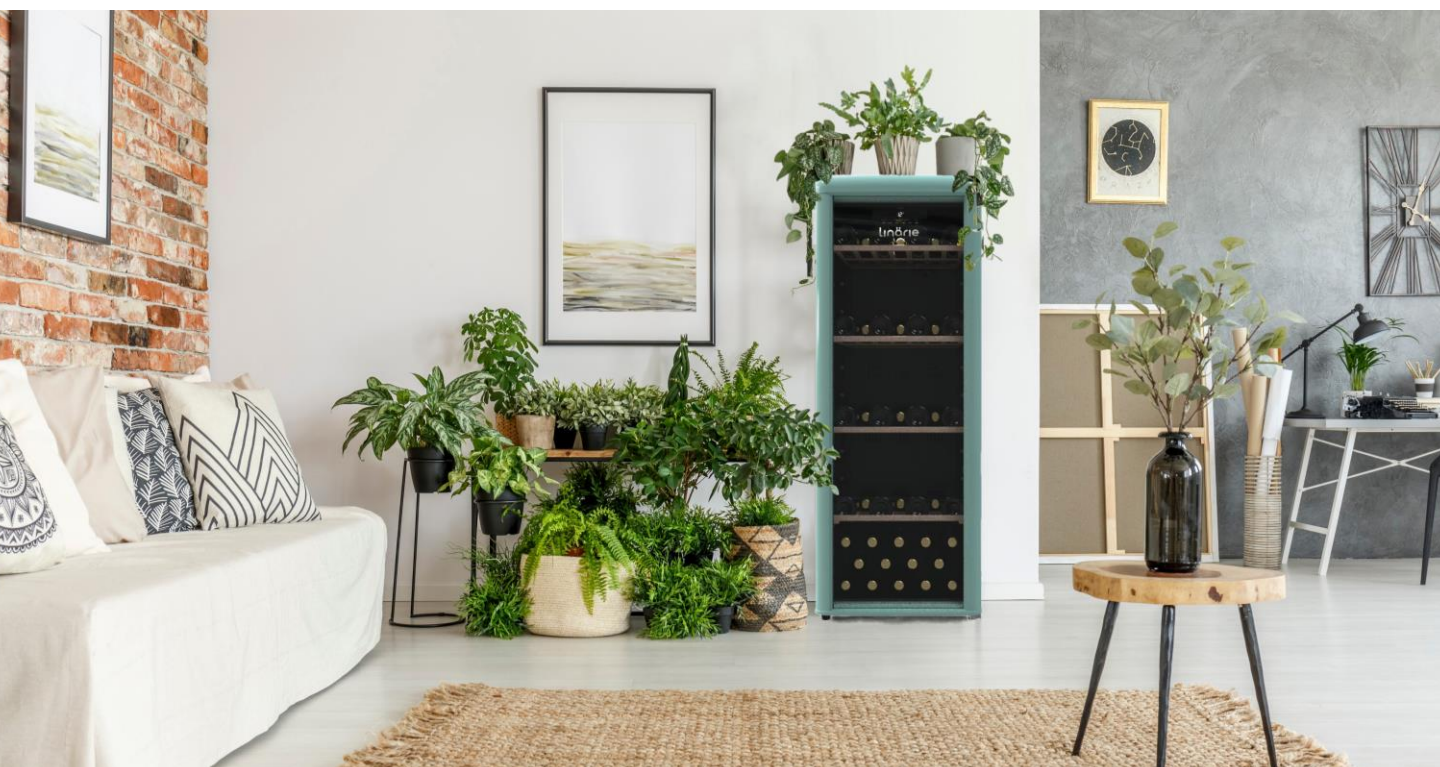

Loire • LICV106GREEN

106 Bottle Single Zone Retro Wine Fridge

Specifications

- 106 Bordeaux bottles capacity
- 201L fridge capacity
- Free-standing installation
- Single Zone (5-20°C)
- SN/N/ST Climate class
- UV resistant tempered glass door
- Digital LED temperature control system
- Automatic humidity system
- 4 beech wood shelves
- Anti-vibration system
- High efficiency compressor
- R600a (22g) Refrigerant
- No frost system
- <42db Noise level
- 0.8 Ampere
- 220-240W / 50Hz
- 1.26m Cord length
- Australian plug

Aesthetics

- Retro-style aesthetic
- 1W White LED light
- Indoor temperature control display
- Door is not reversible
- 2 Adjustable front feet

Warranty

- Two (2) year parts and labor

*Extend your warranty by registering your product linarie.com.au

Product Dimensions & Weight

- Outside: 495 (W) x 1345 (H) x 605 (D) mm
- Cavity: 410 (W) x 1155 (H) x 450 (D) mm
- Weight: 43kg

Shipping Dimensions & Weight

- Dimensions: 545 (W) x 1370 (H) x 665 (D) mm
- Weight: 47kg

Actual color may vary. Design, specifications, and color availability are subject to change without notice, check linarie.com.au for up-to-date information. © Linärie Appliances | Australia
JUN22.V01