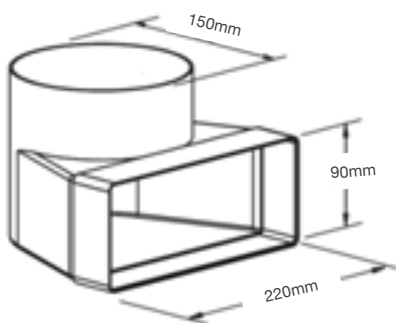

2x Rangehood Adaptor