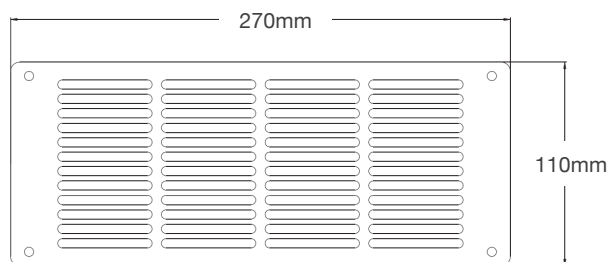

Lyon • RF90I4FHOOD

80cm 2 in 1 Induction Cooktop with Integrated Ventilation System

Recirculation Mode | Installation Kit

OPTION 1

Purchase the recirculation installation kit (as shown below) from Linärie Appliances [HERE](#)

1x Grid

⚠ Ducting accessories for this product are NOT included and should be purchased separately.

Please refer to the user manual for detailed installation instructions.