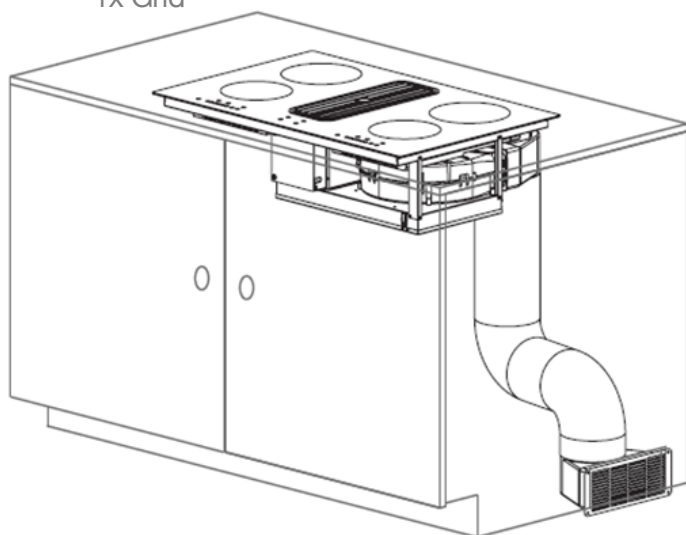

Please refer to the user manual for detailed installation instructions.

Lyon • RF90I4FHOOD

80cm 2 in 1 Induction Cooktop with Integrated Ventilation System

Recirculation Mode | Installation Kit

OPTION 1

Purchase the recirculation installation kit (as shown below) from Linärie Appliances [HERE](#)

2x Rangehood Adaptor

Ø 150mm

1x Flexible Pipe Connector
*Max. Length is 2M

1x Grid

⚠ Ducting accessories for this product are NOT included and should be purchased separately.

Please refer to the user manual for detailed installation instructions.

Lyon • RF90I4FHOOD

80cm 2 in 1 Induction Cooktop with Integrated Ventilation System

Recirculation Mode | Installation Kit

OPTION 2

For PVC ducting accessories or to customize the duct to match with your kitchen set up, we recommend our trusted partner [EXPELLA](http://www.expella.com.au):