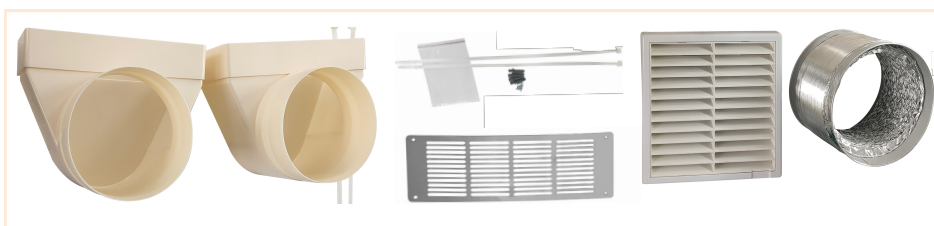

Please refer to the user manual for detailed installation instructions.

Lyon • RF90I4FHOOD

80cm 2 in 1 Induction Cooktop with Integrated Ventilation System

Recirculation Mode | Installation Kit

OPTION 1

Purchase the recirculation installation kit (as shown below) from Linärie Appliances [HERE](#)

2x Rangehood Adaptor

Ø 150mm

1x Flexible Pipe Connector
*Max. Length is 2M

1x Grid

⚠ Ducting accessories for this product are NOT included and should be purchased separately.

Please refer to the user manual for detailed installation instructions.