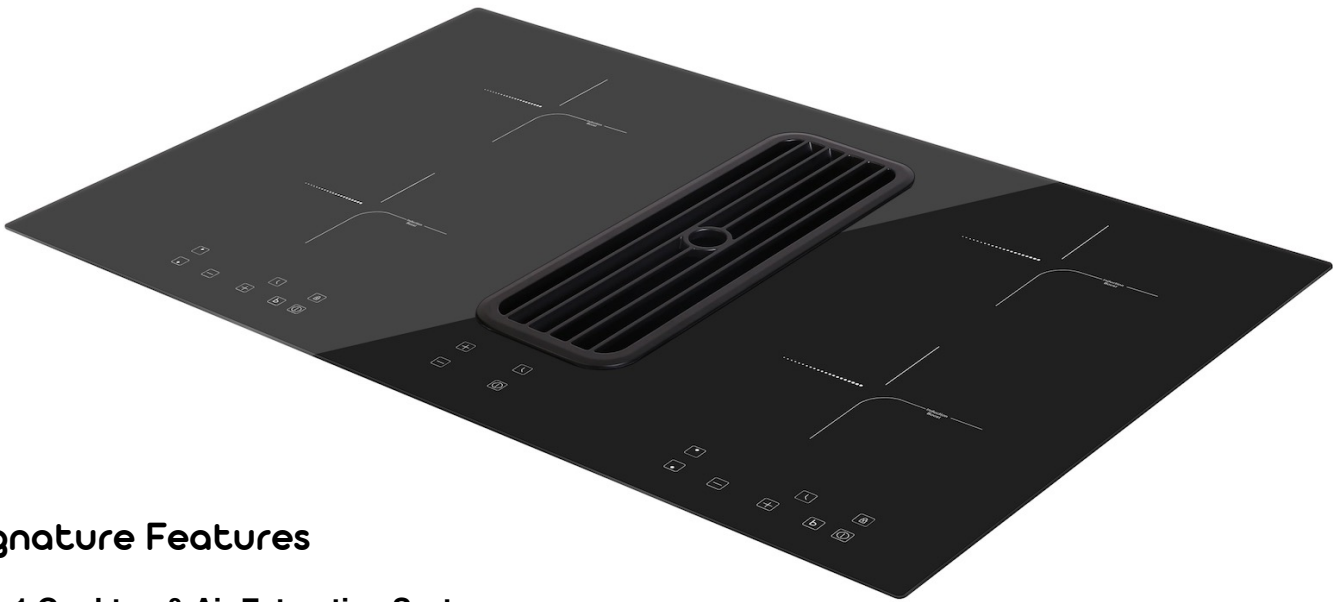

Lyon • RF90I4FHOOD

80cm 2 in 1 Induction Cooktop with Integrated Ventilation System

Signature Features

2 in 1 Cooktop & Air Extraction System

• Features its own powerful integrated air extraction system of up to 700m³/h enhanced by a 3-speed fan mode, which means optimal space saving, sleek design and full freedom while cooking

Booster Function

• 4 independently powerful cooking zones with a boost function: extra power for faster heating

9 Power Levels

• 9 adjustable power levels for faster heating so that you can masterchef at ease