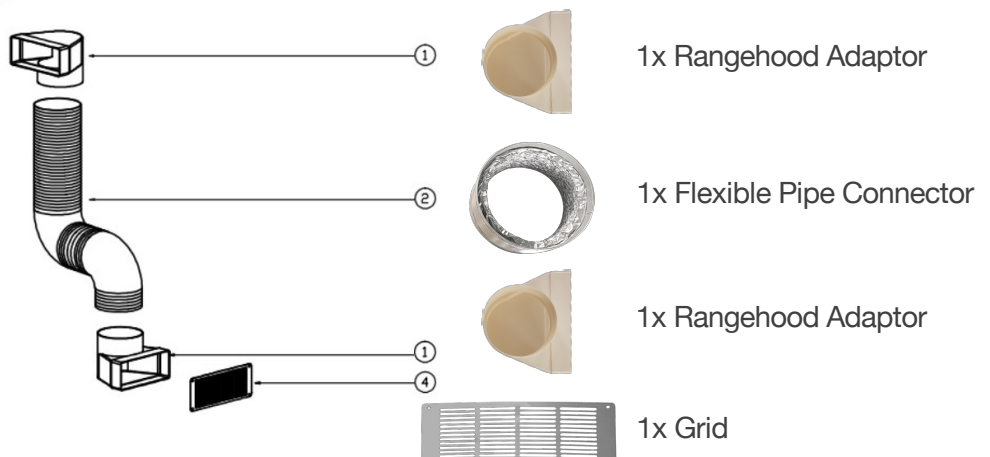

Please refer to the user manual for detailed installation instructions.

Lyon • RF90I4FHOOD

80cm 2 in 1 Induction Cooktop with Integrated Ventilation System

What is Recirculation Mode?

The air is drawn in and cleaned first by the grease filter and then by a charcoal filter to remove any moisture and smells before the air is then reintroduced into your kitchen. Ensure a normal and comfortable room climate (humidity of 45–60%), e.g. by opening natural ventilation openings or using domestic ventilation systems.

Lyon RF90I4FHOOD

Lyon RF90I4FHOOD can be installed in a Recirculation Mode or in an Extraction Mode.

In Recirculation Mode, it is **highly recommended** that you install the recirculation kit for an optimal performance of the Lyon RF90I4FHOOD in your kitchen.

Recirculation Mode | Installation Kit

OPTION 1

Purchase the recirculation installation kit (as shown below) from Linärie Appliances [HERE](#)

⚠ Ducting accessories for this product are NOT included and should be purchased separately.