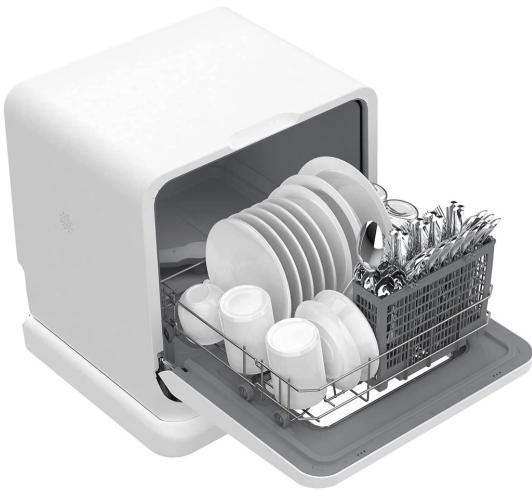

Gavarnie • LB3SDW

Portable Benchtop Dishwasher

Signature Features

Compact & Portable Design

• Increasing the convenience of your life with 3 place-setting capacity; meeting your cleaning needs whenever, wherever

2 Water Supply Modes

• Equipped with a built-in 7.5L water tank, it allows instant use when manually filled or when using the faucet mode

6 Multi-Wash Programs

• Intensive, Normal, ECO, Glass, Rapid, and Fruit Cleaning Modes; meeting all your daily cleaning needs.

360° Cleaning System

• Dual high water pressure system—lower and upper spray arms—and a total of 21 water ports, giving dishes that streak-free deep cleaning.

Turbofan & Fresh Smell

• The extra built-in turbofan lets out the steam while helping to circulate the air to ensure fresh smell and quickly drying your dishes, efficiently delivering cabinet-ready dishes.

24H Preservation Function

• The PTC Drying System automatically turns on every 3 hours and makes the dish load dry and fresh.

Baby Safe

• High washing temperature of up to 70°C and PTC Drying System deliver a sterilization rate of 99.99%; making it suitable for baby products.

2 Water Supply Modes	7.5L Built-in Water Tank	 Water Cup Included	 Hose Adaptor Included	3 Place Setting Capacity	6 Multi-Wash Modes	LED Touch Display	360° Cleaning System	 High Temperature	 Baby Safe	 Built-in Turbo Fan	 PTC Hot & Dry Air	 Silent Operation