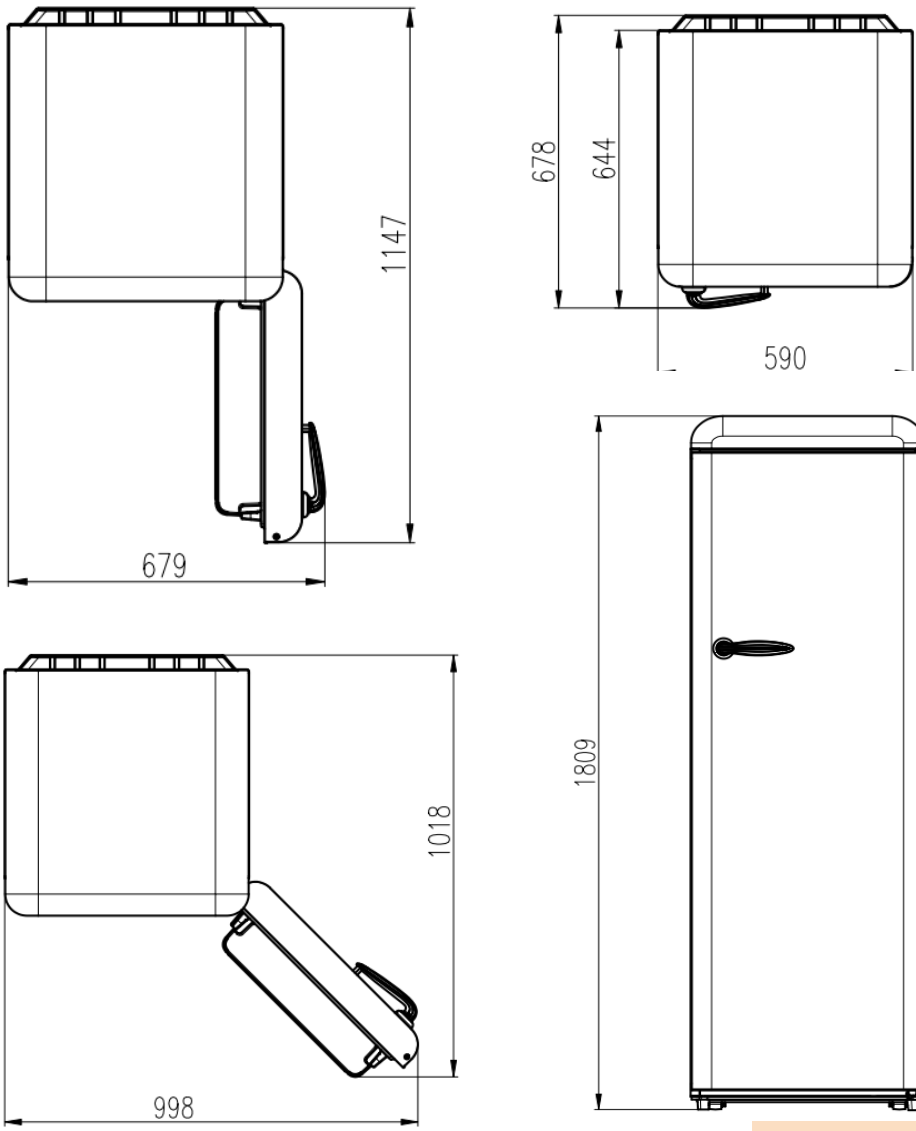

Belley

LK335L • Black • Green • Blue • Pink • Red • Cream

328L Single Door Larder Retro Fridge

Check the user manual for detailed installation directions