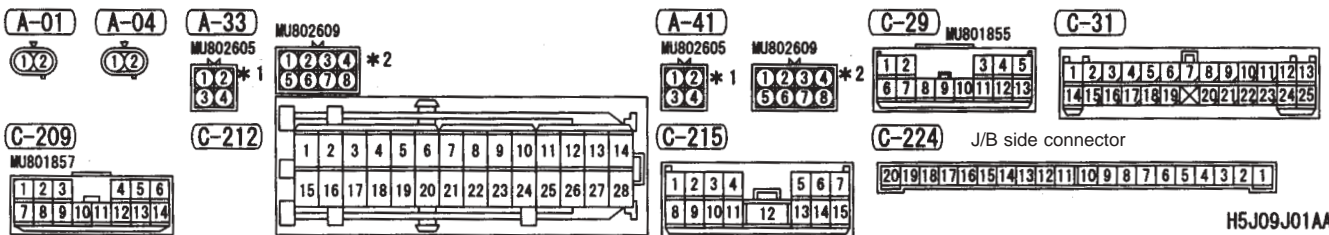

Note:
 * • Intercooler water spray
 • Full auto A/C

SIGNALS

Turn signal lights, hazard lights

M3030002800721

1

Note :
 *1: except discharge type headlights
 *2: discharge type headlights

2

Turn signal lights, hazard lights (cont'd)