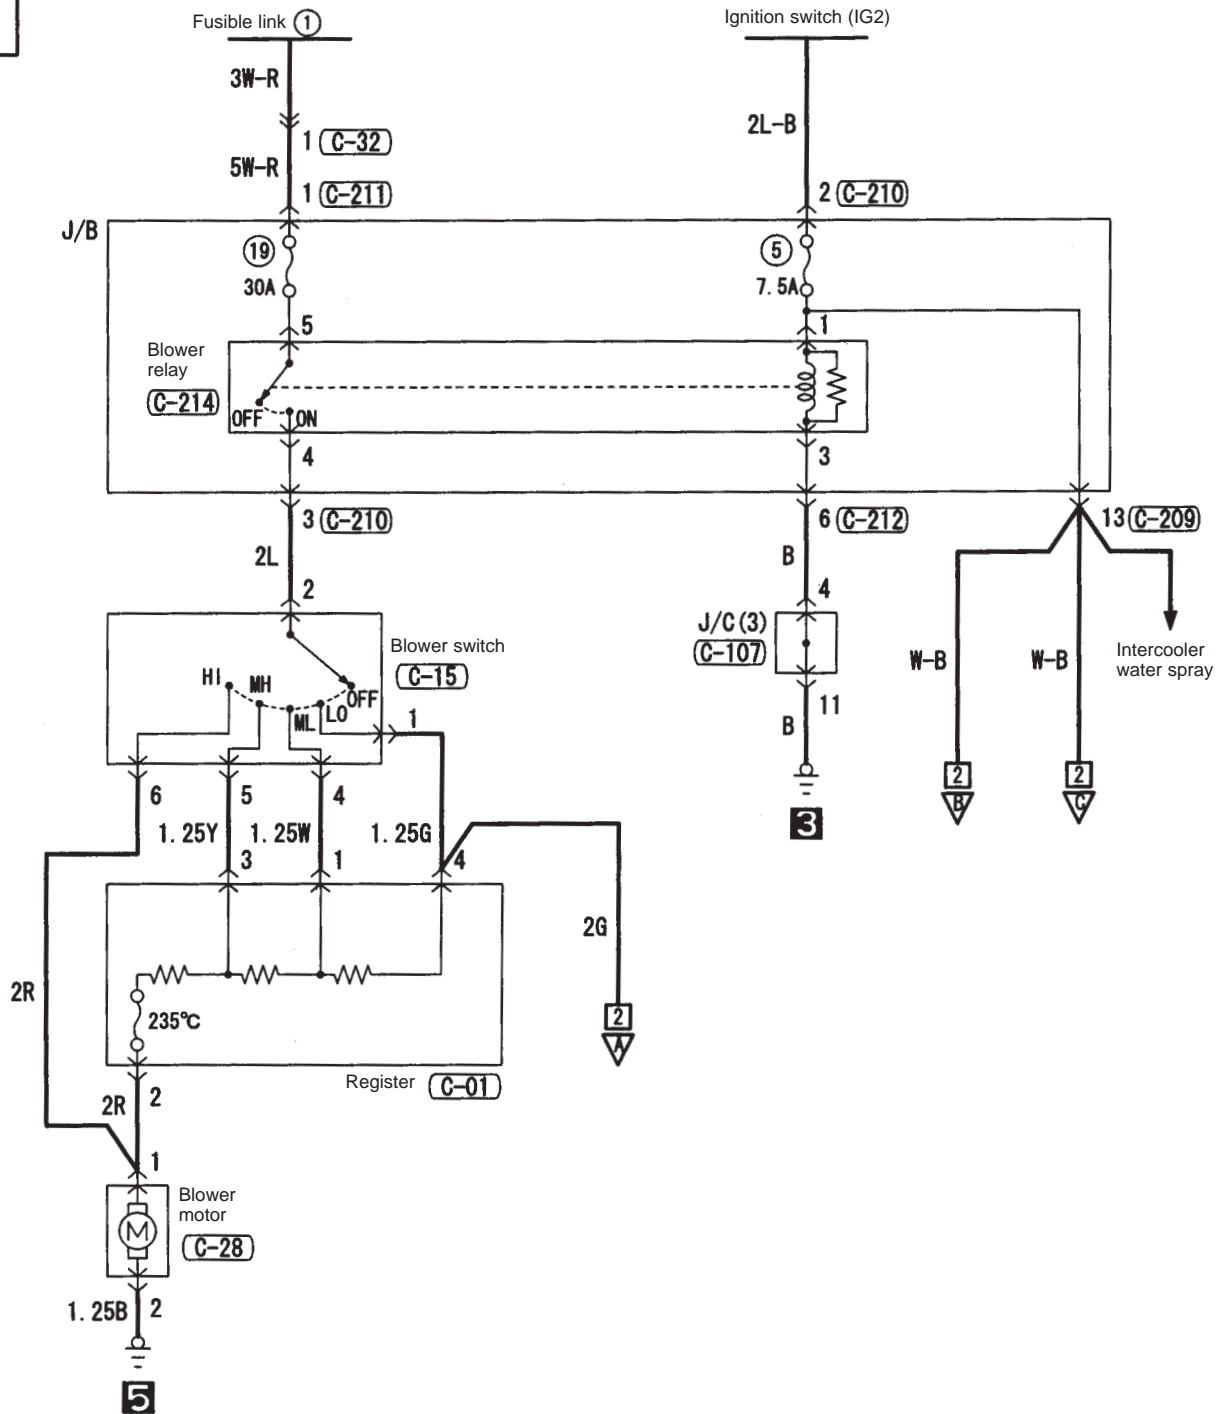

Central door locking (wavelength with keyless entry) (cont'd)

5

6

TEMPERATURE CONTROL

Heater

M3030013300079

1

C-212