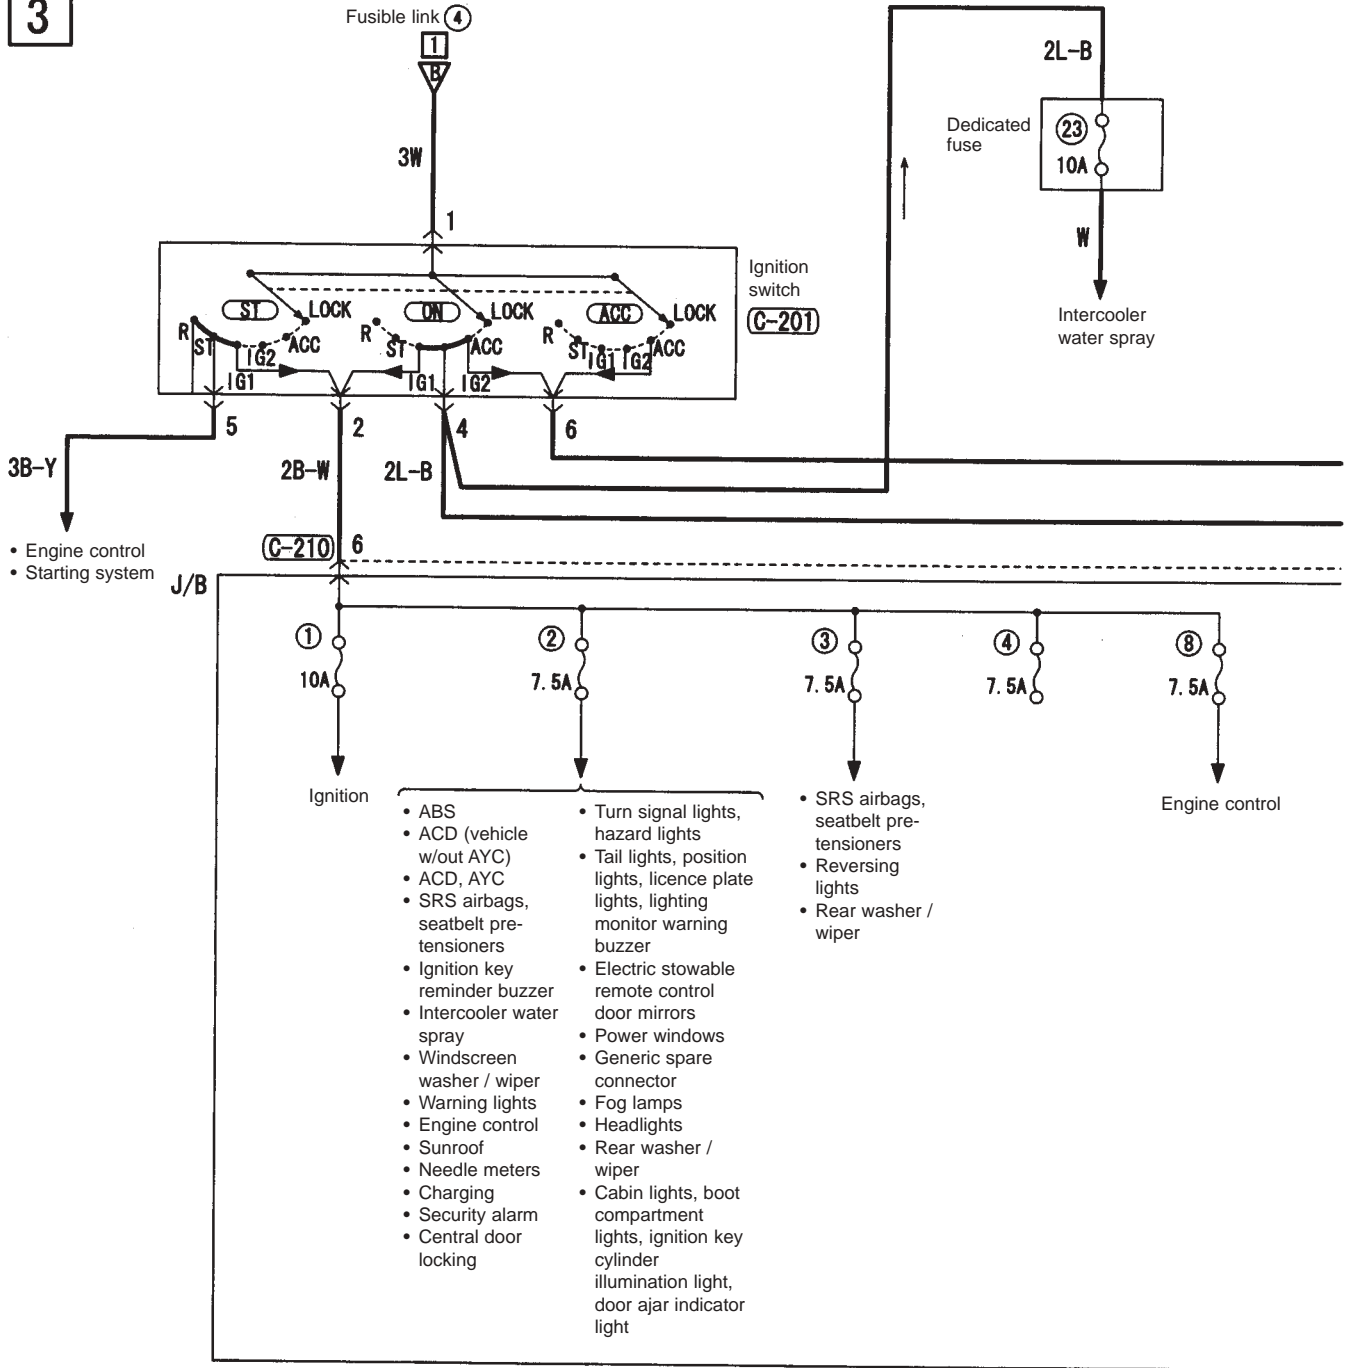

Power distribution (continued)

3