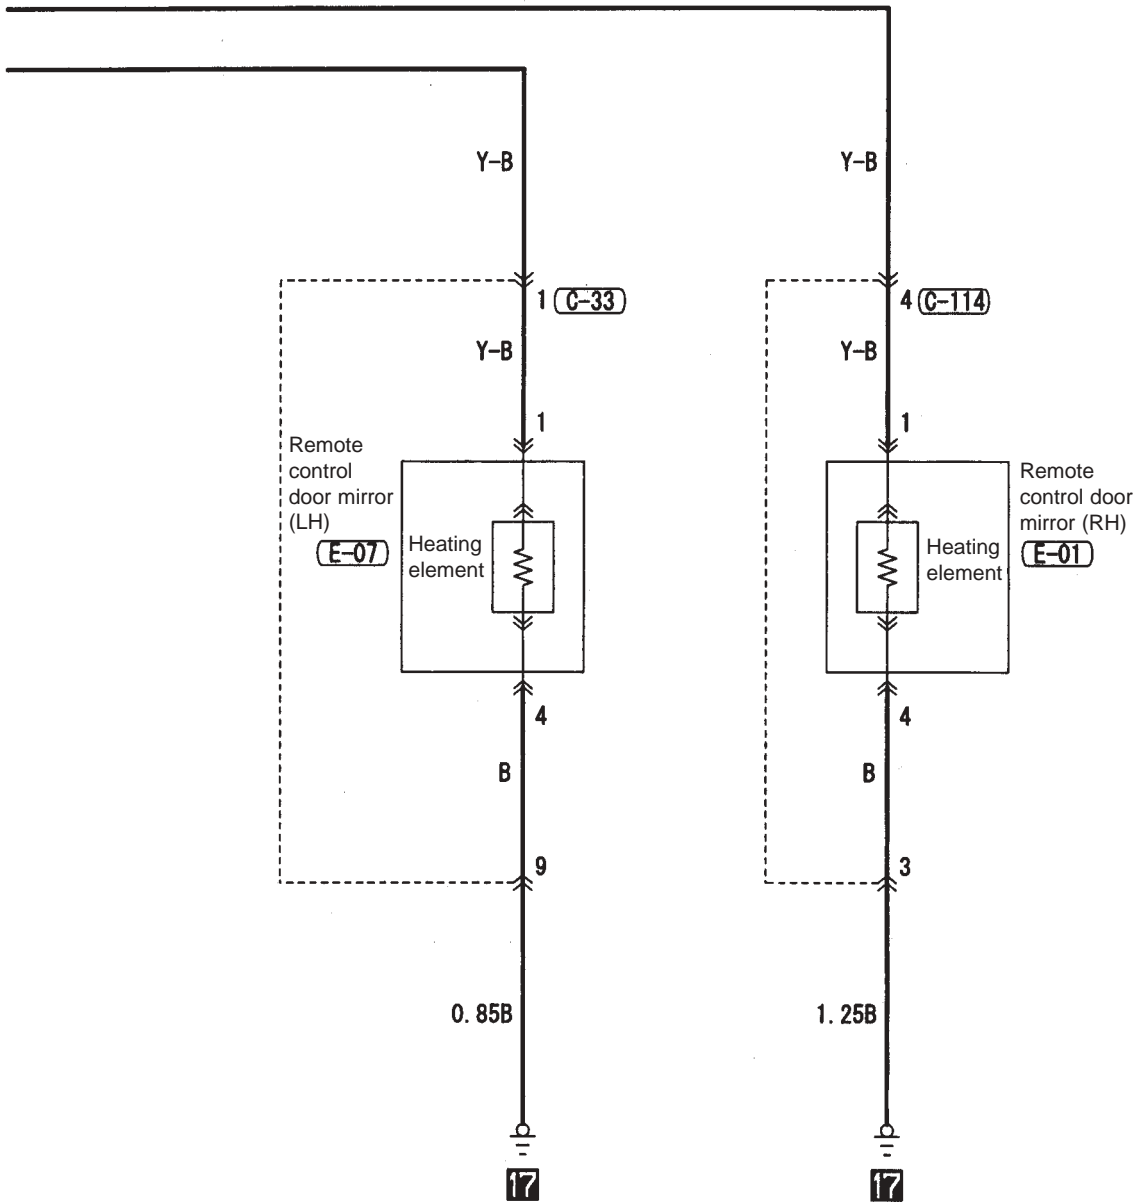

M3030020100679

<Notes>

Demister, door mirror heating elements (vehicle with fully automatic A/C)

M3030006400193

2

C-107

C-114

C-210