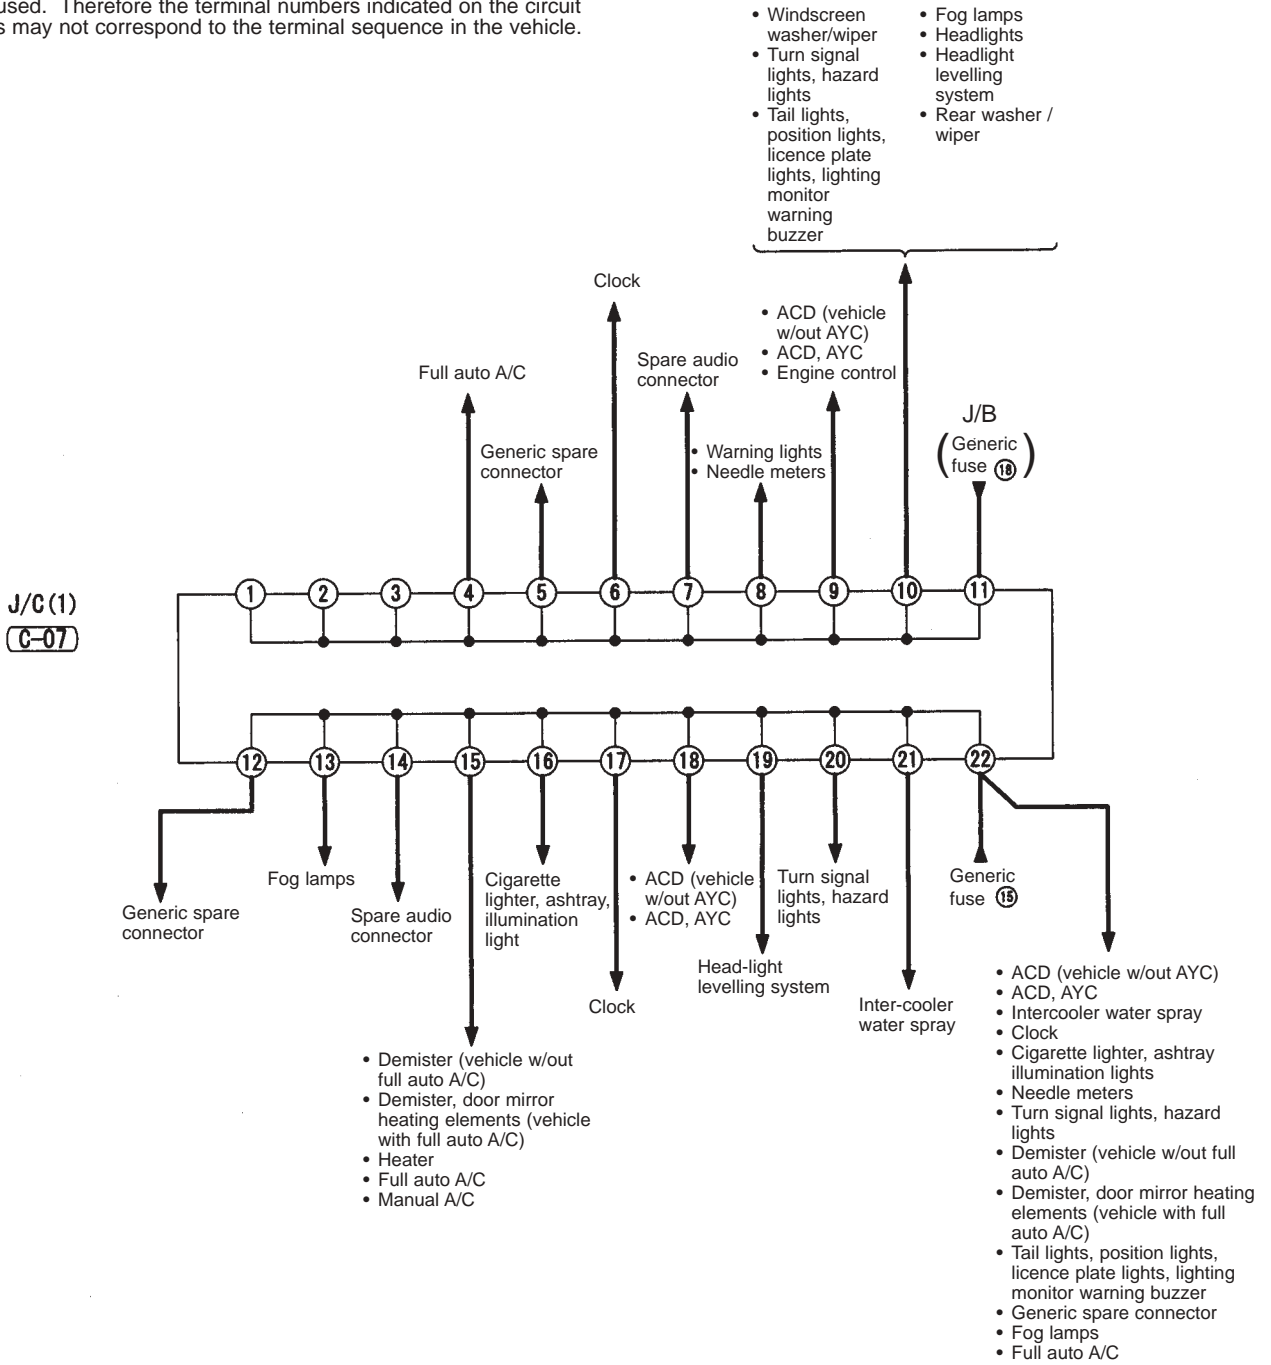

J/C

M3030014200763

Note :
In the actual vehicle, any of the terminals connected inside the J/C may be used. Therefore the terminal numbers indicated on the circuit diagrams may not correspond to the terminal sequence in the vehicle.