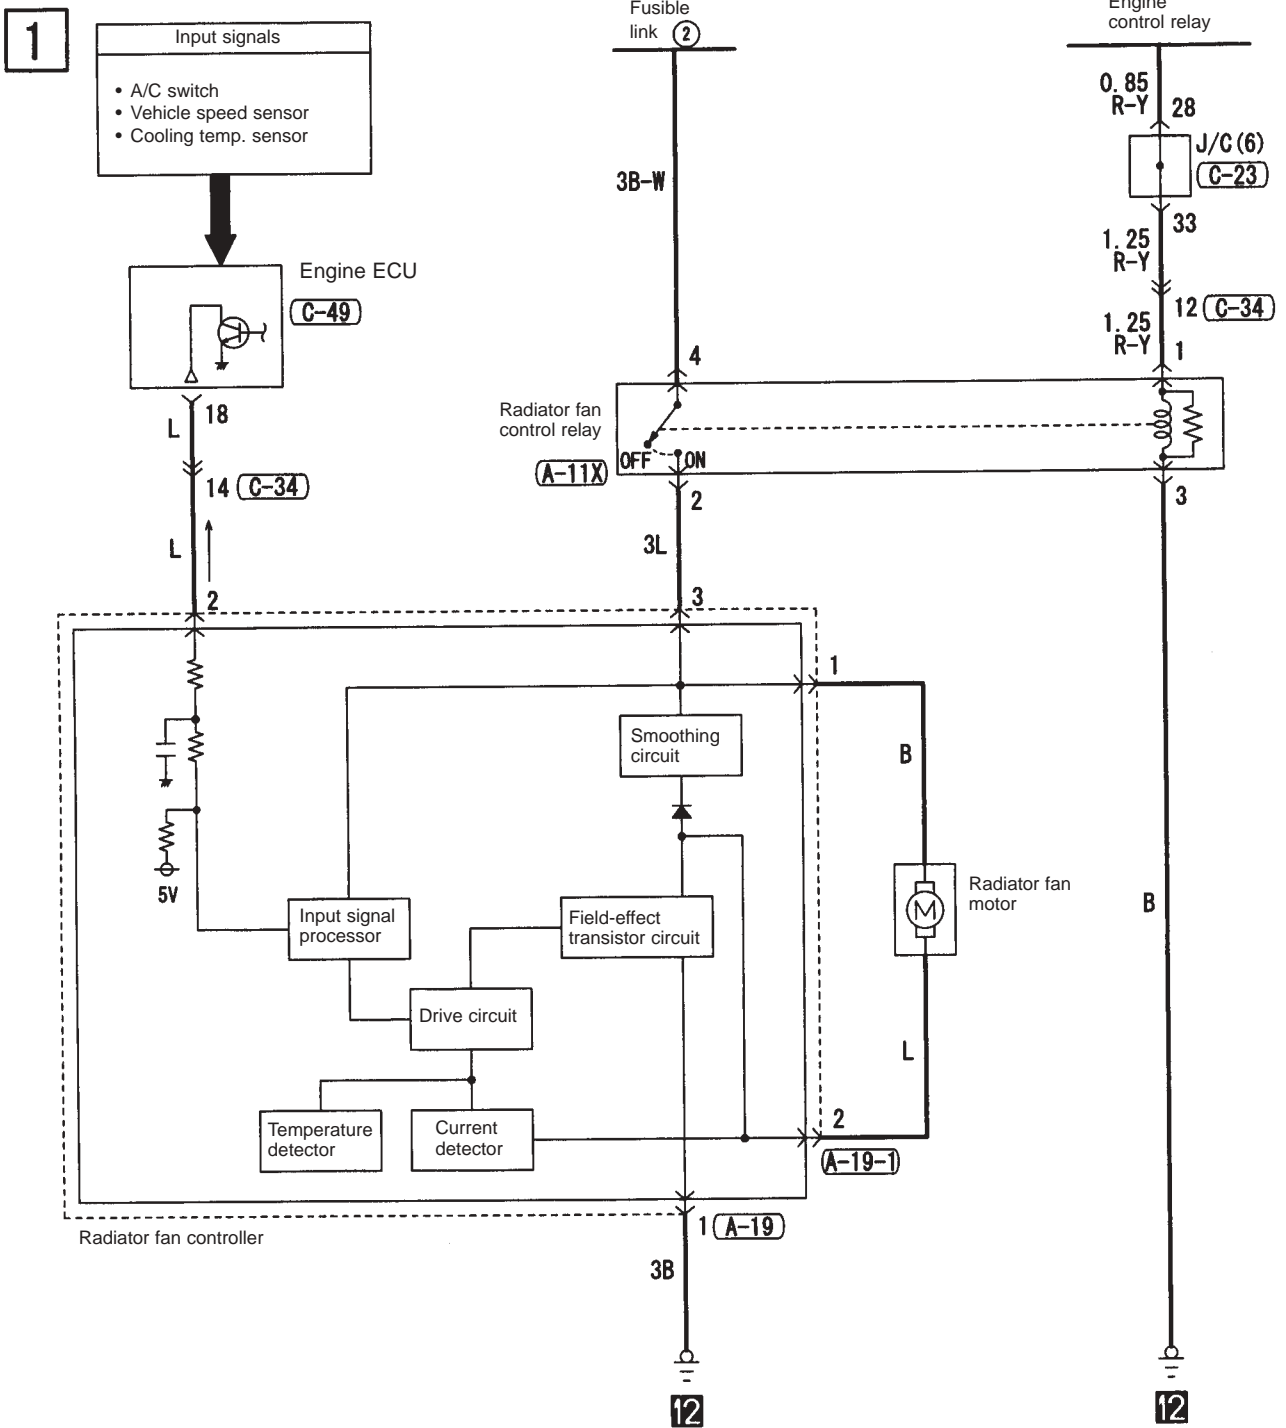

COOLING

M3030001000941