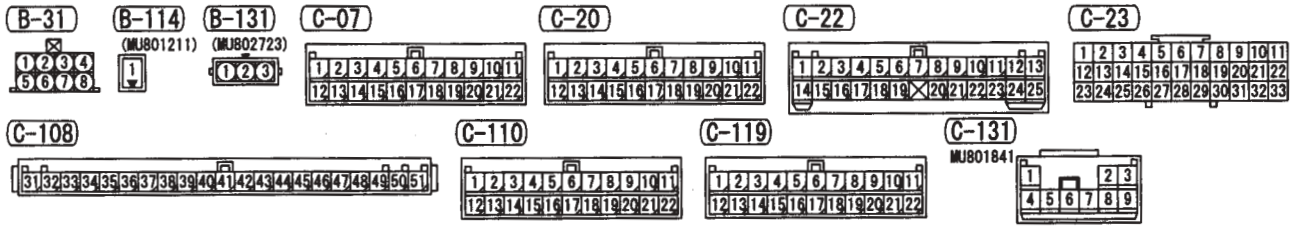

METERS

Needle meters

M3030003501042

1

- Windscreen washer / wiper
- Turn signal lights, hazard lights
- Tail lights, position lights, licence plate lights, lighting monitor warning buzzer
- Fog lamps
- Headlights
- Rear washer / wiper