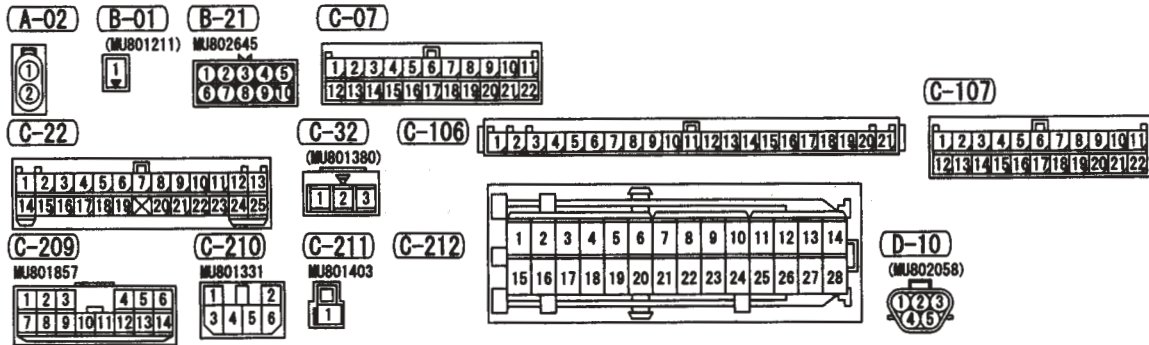

Fuel warning light, oil pressure warning light, brake warning light, seatbelt warning light

M3030017900039

1