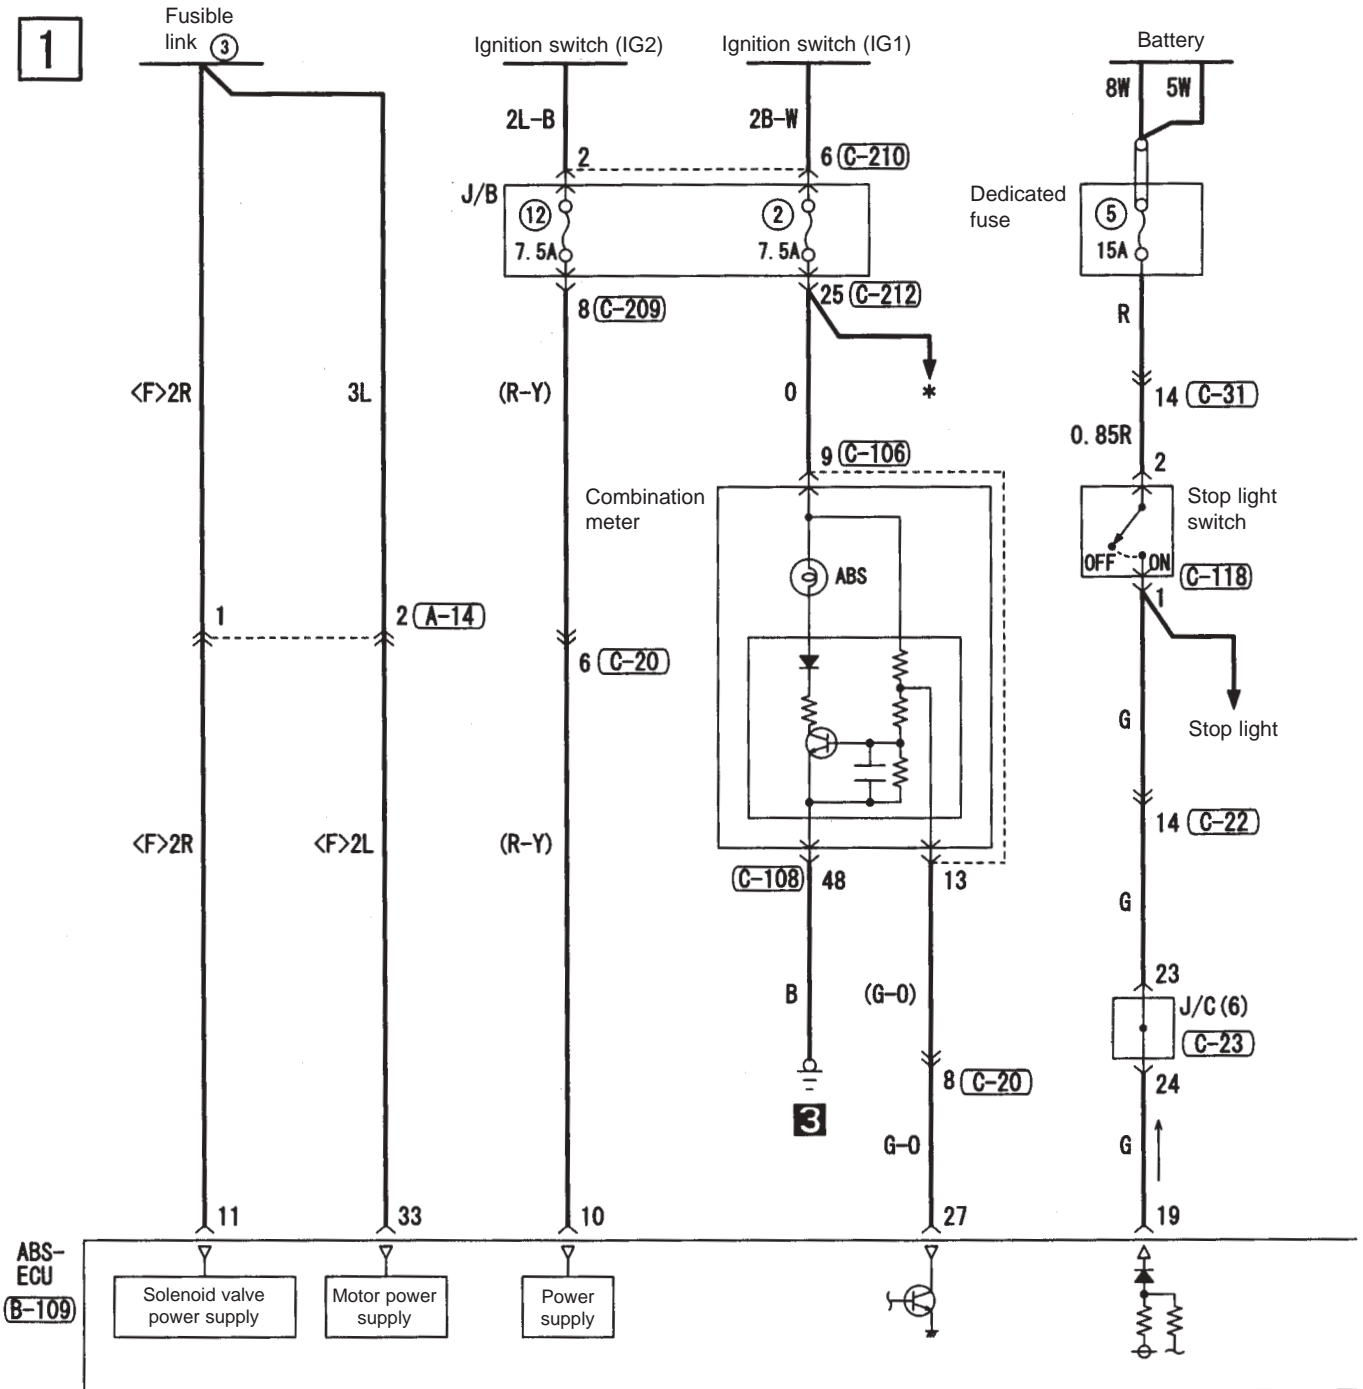

Equipment

ABS

M3030008400724