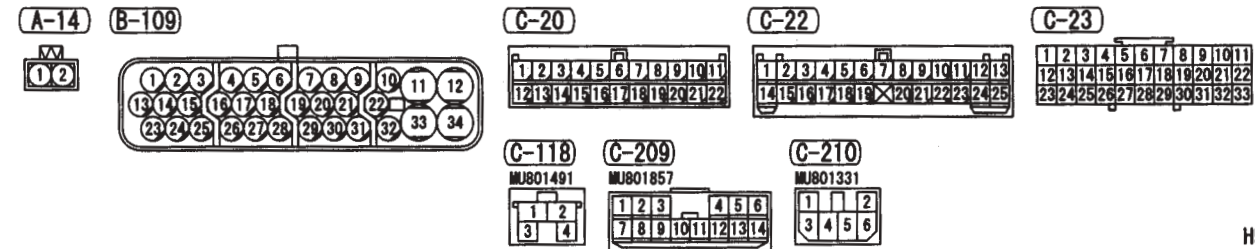

Equipment

ABS

M3030008400724