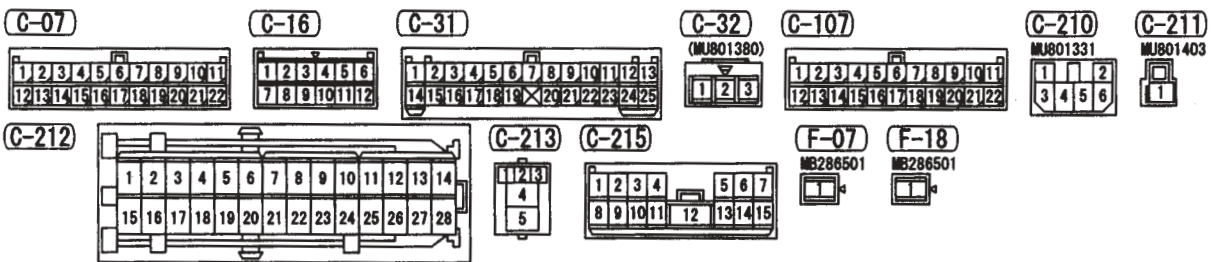

Demister (vehicle with heater or manual air-conditioning)

M3030020100679