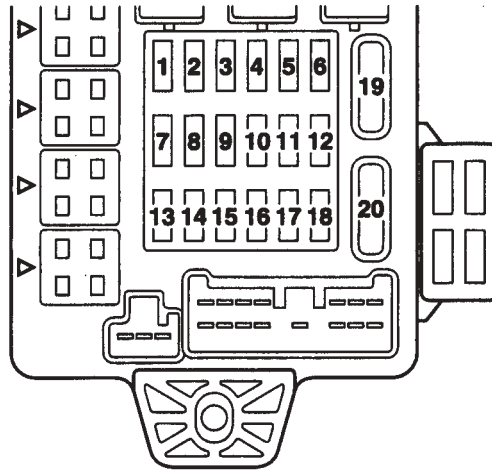

Generic fuses (fuse box inside J/B)

Power supply circuit		Fuse No.	Rating (A)	Colour code	Load circuits
Ignition switch	IG1	1	10	Red	Ignition coil relay
		2	7.5	Brown	Charging warning light, engine warning light, ETACS-ECU, ABS warning light, SRS airbag warning light, intercooler water spray indicator light, seatbelt warning light, oil pressure warning light, brake warning light, combination meter, column switch, vehicle speed sensor, SRS-ECU, 4WD-ECU
		3	7.5	Brown	Rear combination lights, ETACS-ECU, SRS-ECU
		4	-	-	
	IG2	5	7.5	Brown	Front ECU, blower relay, internal/external air switching damper motor, A/C-ECU, A/C compressor relay, heater control unit, demister relay, steer sensor, intercooler water spray relay, 4WD-ECU, condenser fan relay (LO), condenser fan relay (HI)
Demister relay (generic fuse No.20)		6	7.5	Brown	Remote control mirrors
Ignition switch	ACC	7	20	Yellow	Front ECU, windscreen wiper motor
	IG1	8	7.5	Brown	Engine ECU, fuel pump relay 1, fuel pump relay 2
	ACC	9	15	Blue	Cigarette lighter
		10	-	-	
		11	7.5	Brown	A/C-ECU, remote control door mirror
	IG2	12	7.5	Brown	ABS-ECU, lateral G sensor, front/rear G sensor, sunroof motor ASSY
	ACC	13	10	Red	ETACS-ECU, audio unit, navigation unit, clock, generic spare connector, spare audio connector
		14	15	Blue	ETACS-ECU, rear wiper motor
Fusible link No.1 (battery / alternator)		15	15	Blue	Diagnosis connector, ETACS-ECU
		16	-	-	
		17	-	-	
		18	10	Red	ETACS-ECU, engine ECU, column switch, front ECU, A/C-ECU, audio unit, combination meter, navigation unit, clock, 4WD-ECU, generic spare connector, spare audio connector
		19	30	Green	Blower motor, register, lower pulse controller, heater control unit
		20	30	Green	Demister

Fuse box inside J/B

AC212459AB