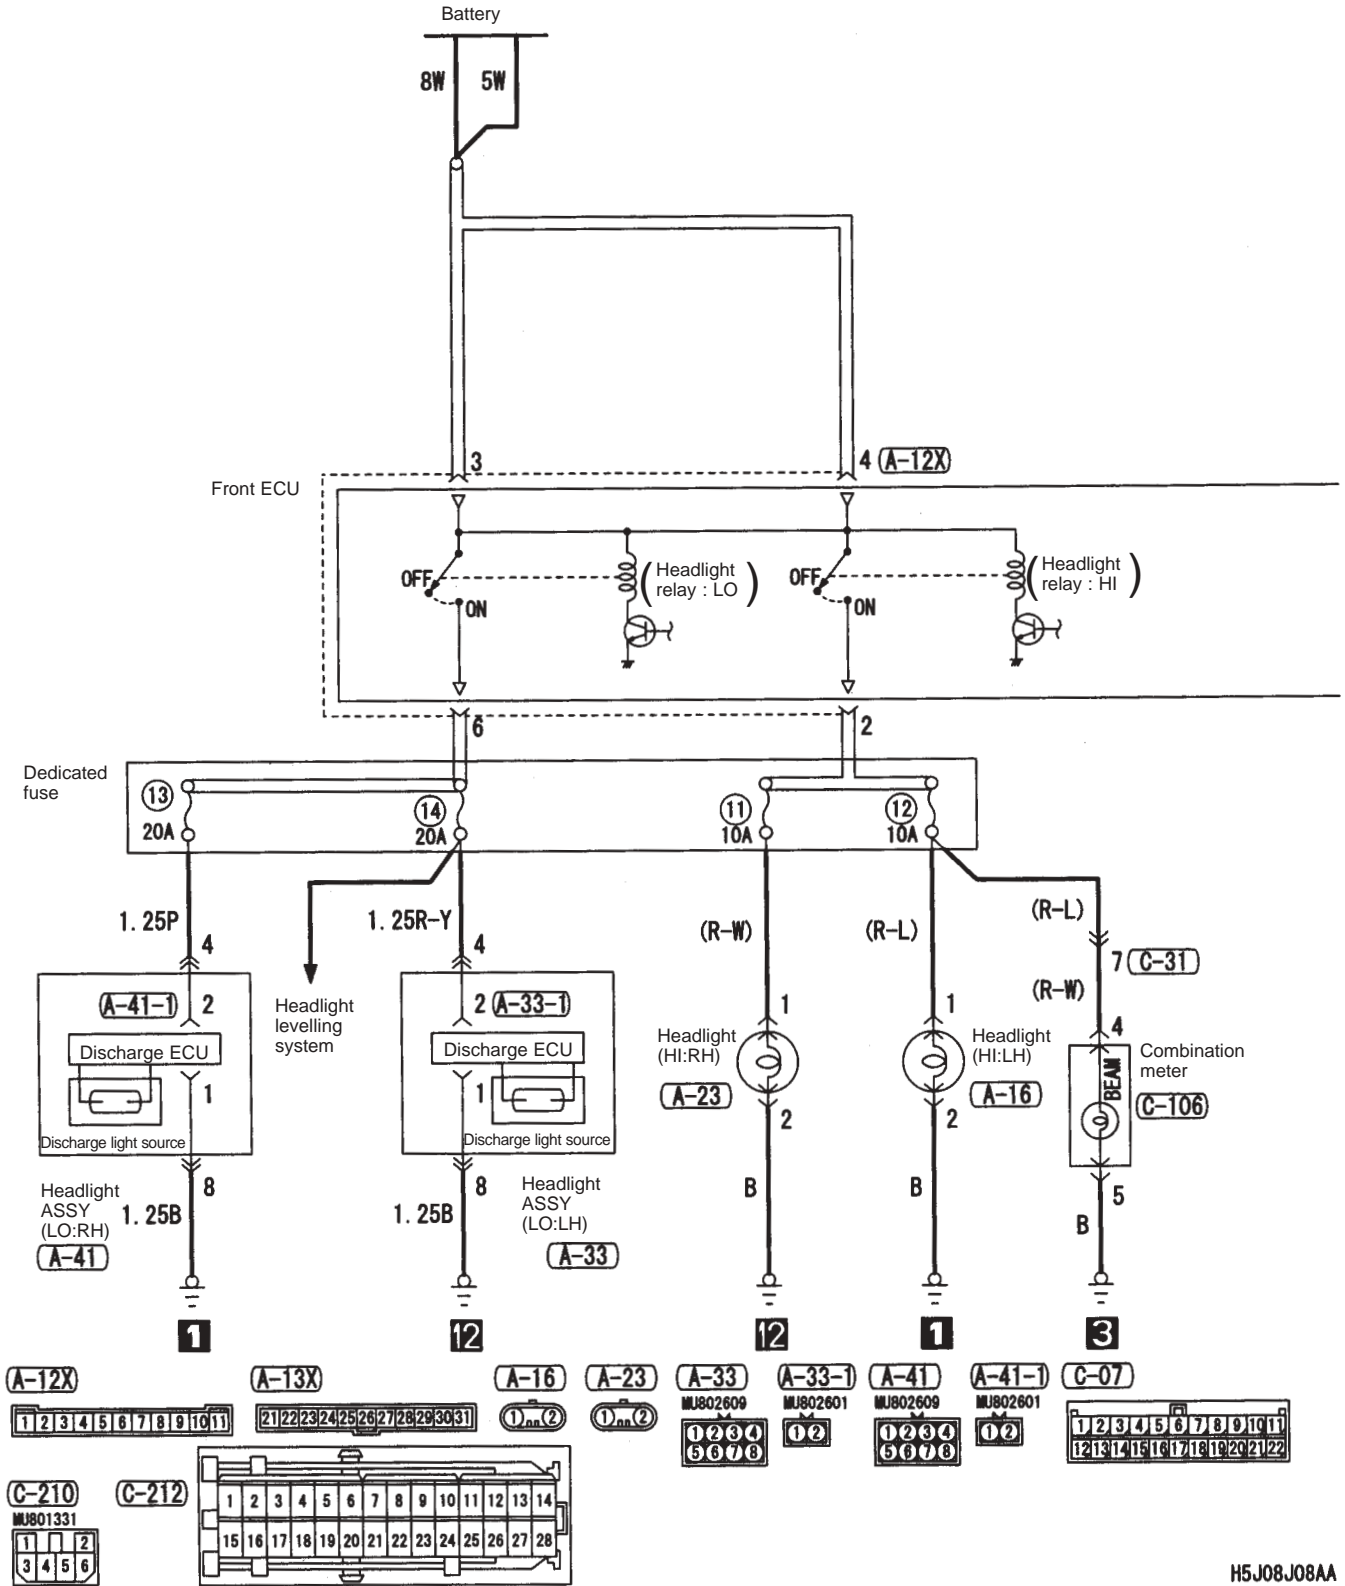

Headlight <discharge type>

M3030001501347

1