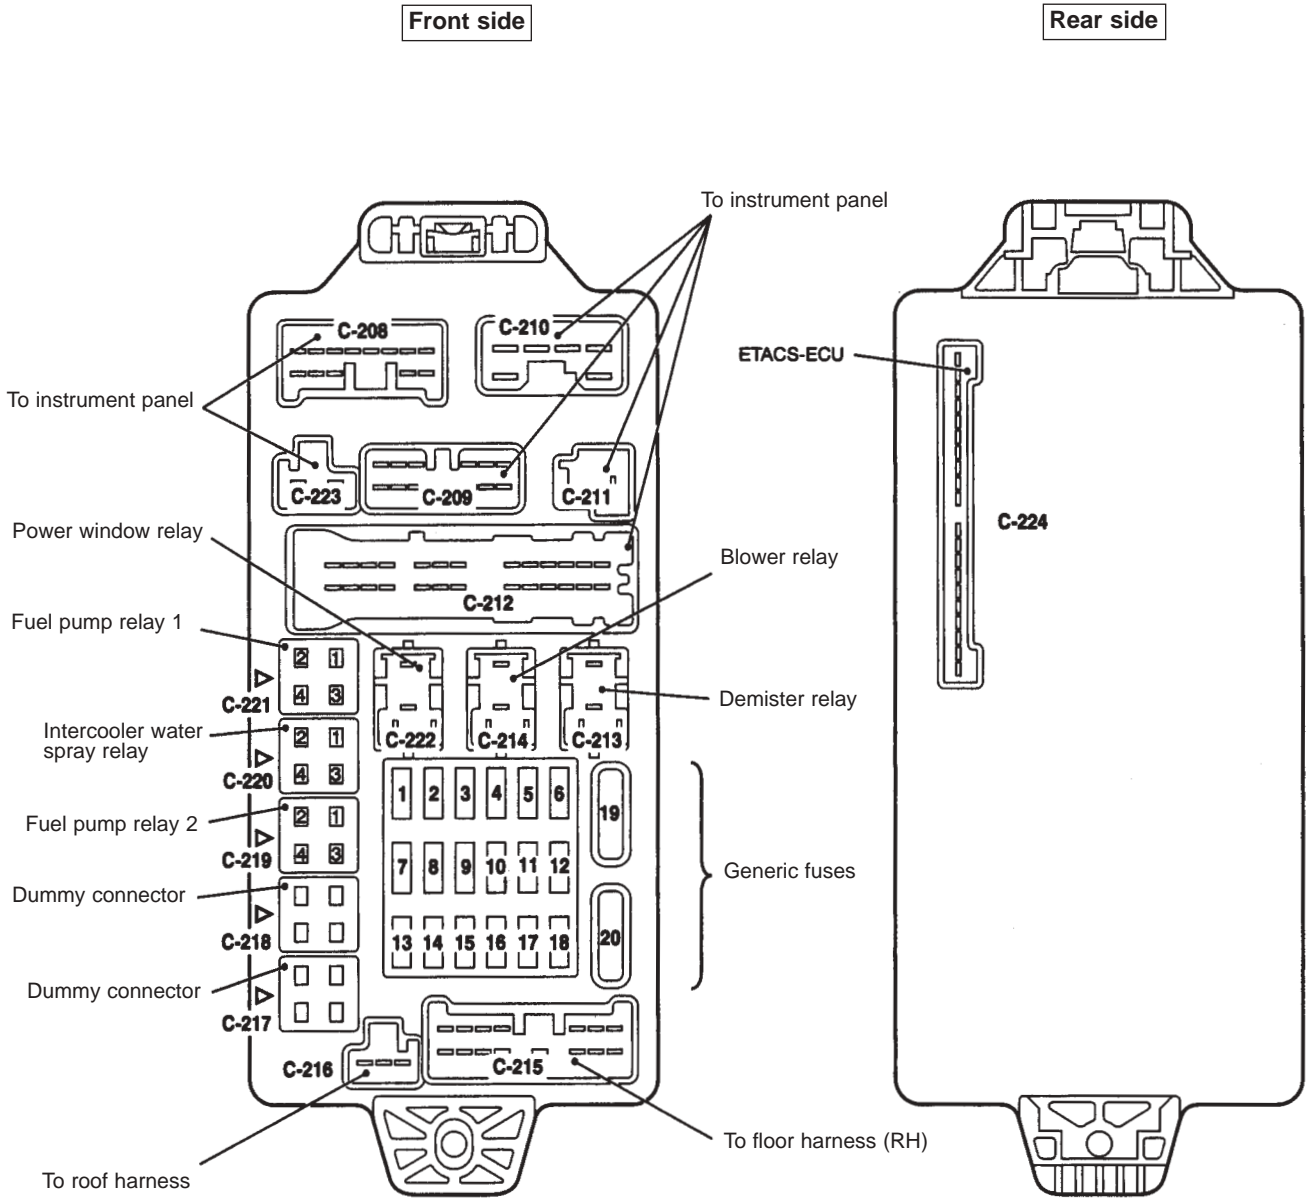

<Notes>

J/B

M3030000200630

Note :
The connector numbers correspond to the layout diagrams,
and to the instrument panel and respective circuit diagrams.

AC209083A0

Note : The triangle symbols in the J/B and relay boxes show the positions that coincide with the triangle marks engraved on the relays.