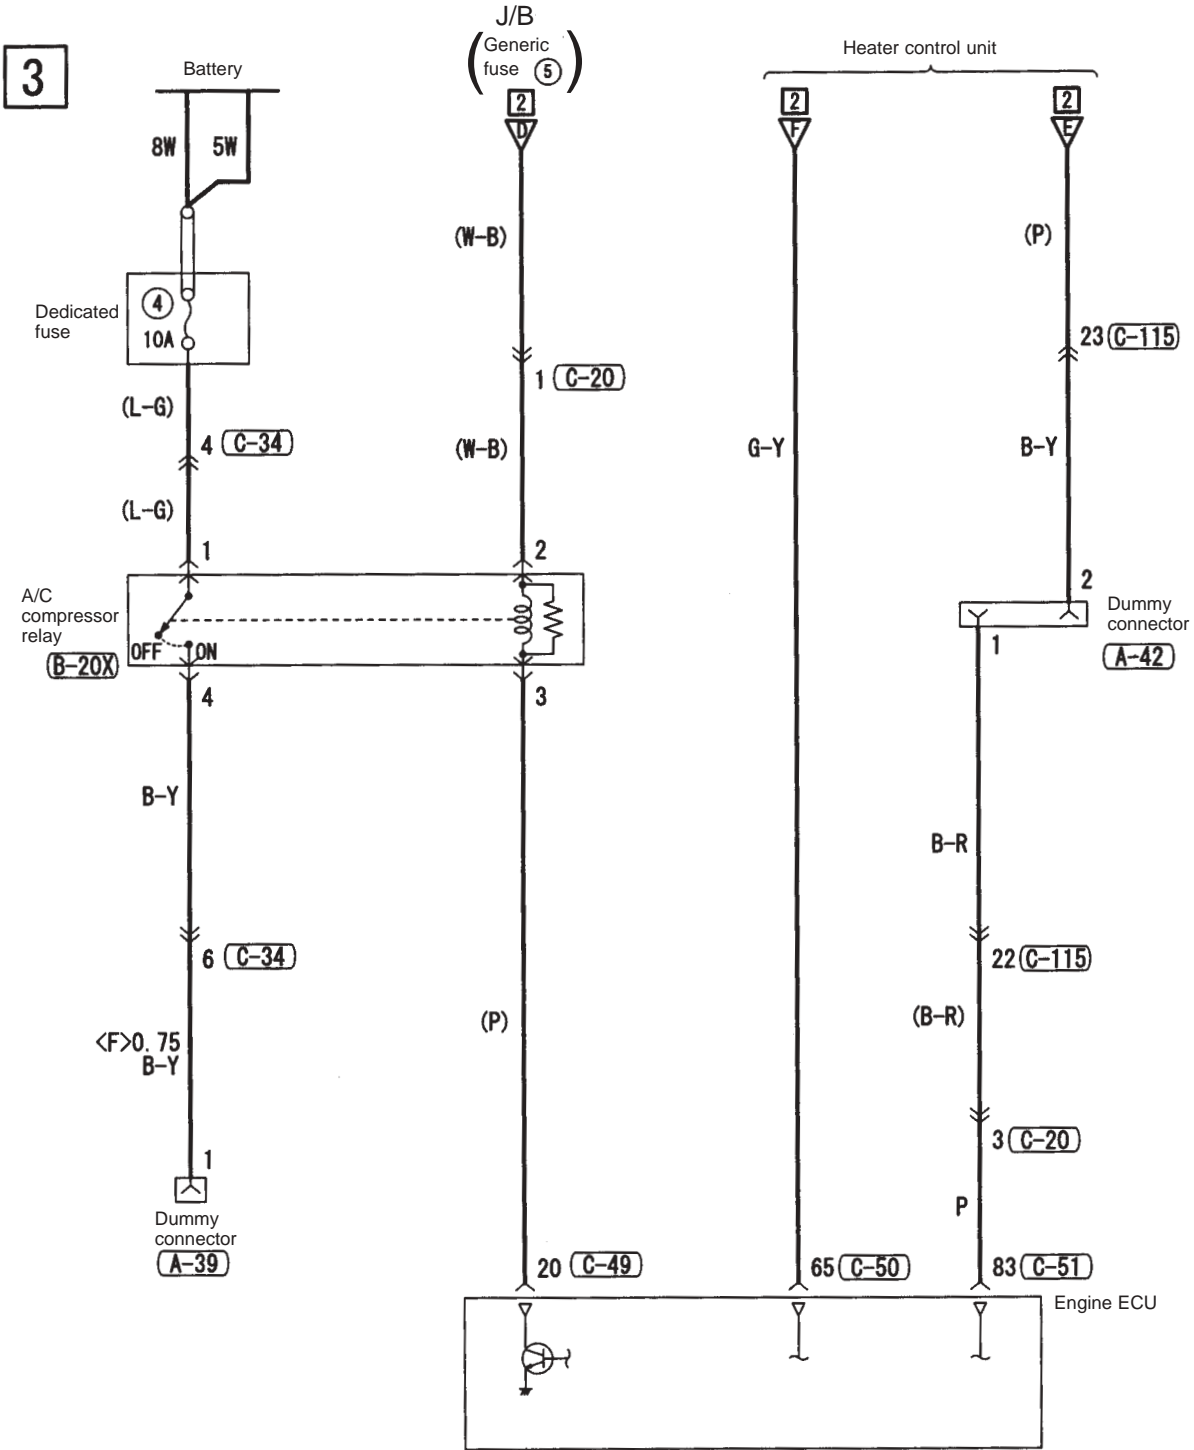

Heater (cont'd)

A-39
MU802654

1

A-42

1	2
3	4

B-20X

1	2
3	4

C-20

1	2	3	4	5	6	7	8	9	10	11
12	13	14	15	16	17	18	19	20	21	22

C-34

1	2	3	4	5	6	7		
8	9	10	11	12	13	14	15	16

C-49 (MU803784)

1	2	3	4	5	6	7	8							
9	10	11	12	13	14	15	16	17	18	19	20	21	22	23
24	25	26	27	28	29	30	31	32	33	34	35			

C-50 (MU803782)

41	42	43	44	45	46	47					
48	49	50	51	52	53	54	55	56	57	58	59
60	61	62	63	64	65	66	67	68			

C-51 (MU803783)

71	72	73	74	75	76	77						
78	79	80	81	82	83	84	85	86	87	88	89	90
91	92	93	94	95	96	97	98	99	100			

C-115

1	2	3	4	5	6	7	8	9	10	11	12	13
14	15	16	17	18	19	20	21	22	23	24	25