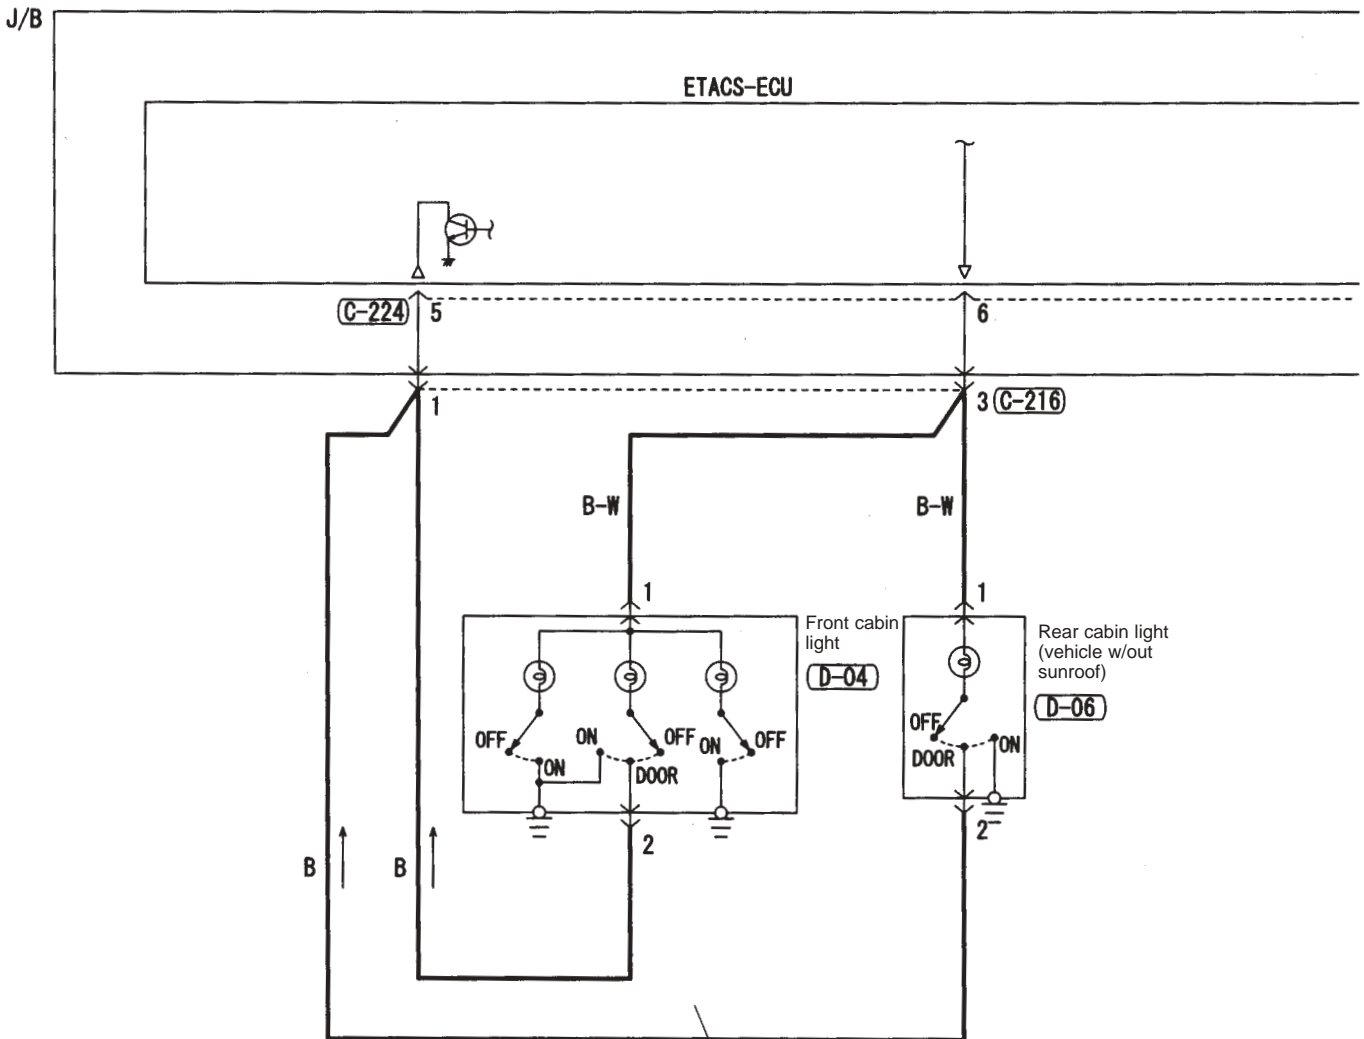

Central door locking (wavelength with keyless entry) (cont'd)

5

6

TEMPERATURE CONTROL

Heater

M3030013300079

1

C-212