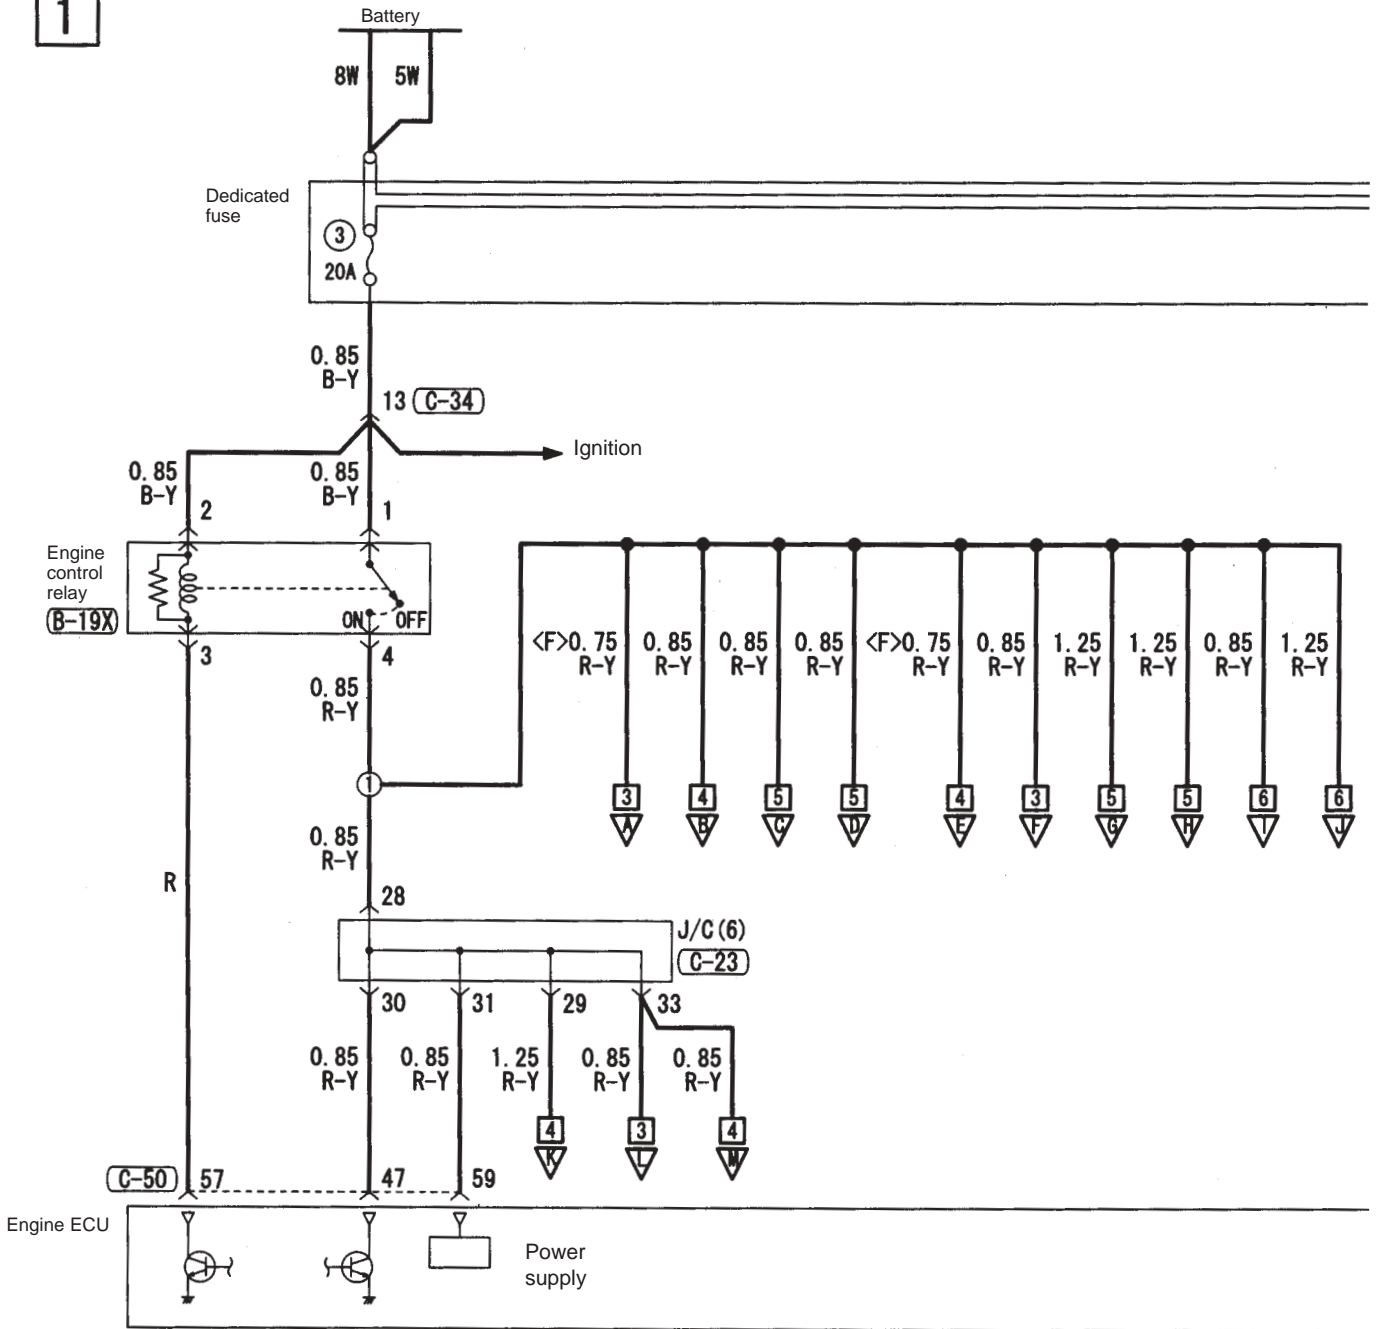

ENGINE CONTROL SYSTEM

M303000802036

1

H5J05J02AA