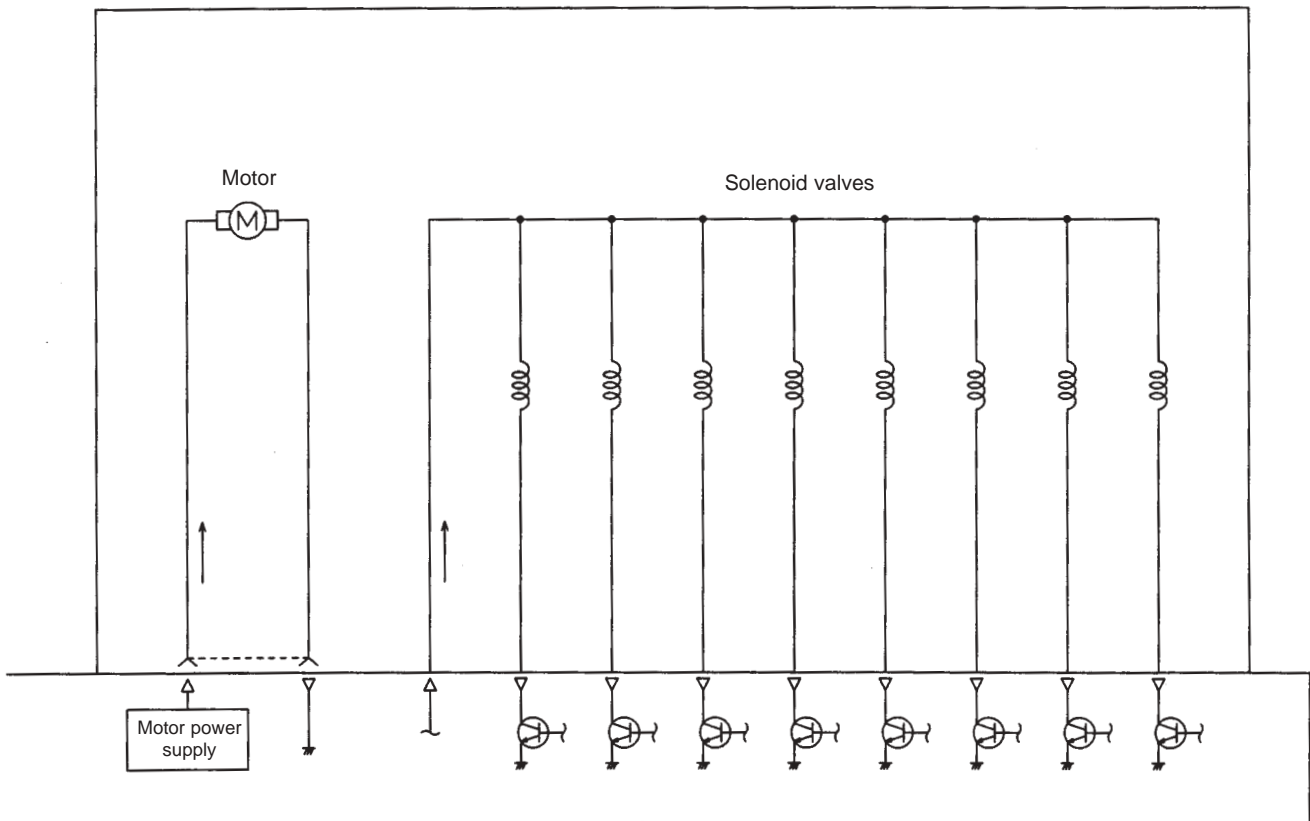

2

Note : *

- Windscreen washer / wiper
- Engine control
- Needle gauges
- Turn signal lights, hazard lights
- Tail lights, position lights, licence plate lights, lighting monitor warning buzzer
- Electric stowable remote control door mirrors
- Generic spare connector
- Fog lamps
- Headlights
- Rear washer / wiper
- Cabin lights, boot compartment lights, ignition key cylinder illumination light, door ajar indicator light

Hydraulic unit

C-31

C-106

C-108

C-212