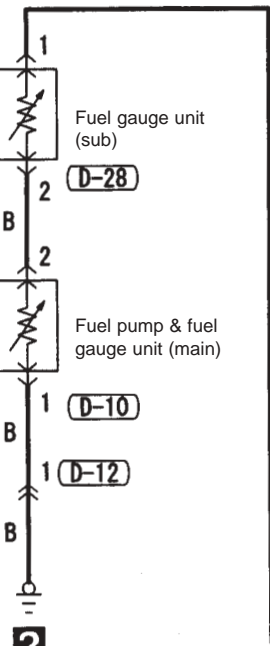

Fuel warning light, oil pressure warning light, brake warning light, seatbelt warning light

M3030017900039

1