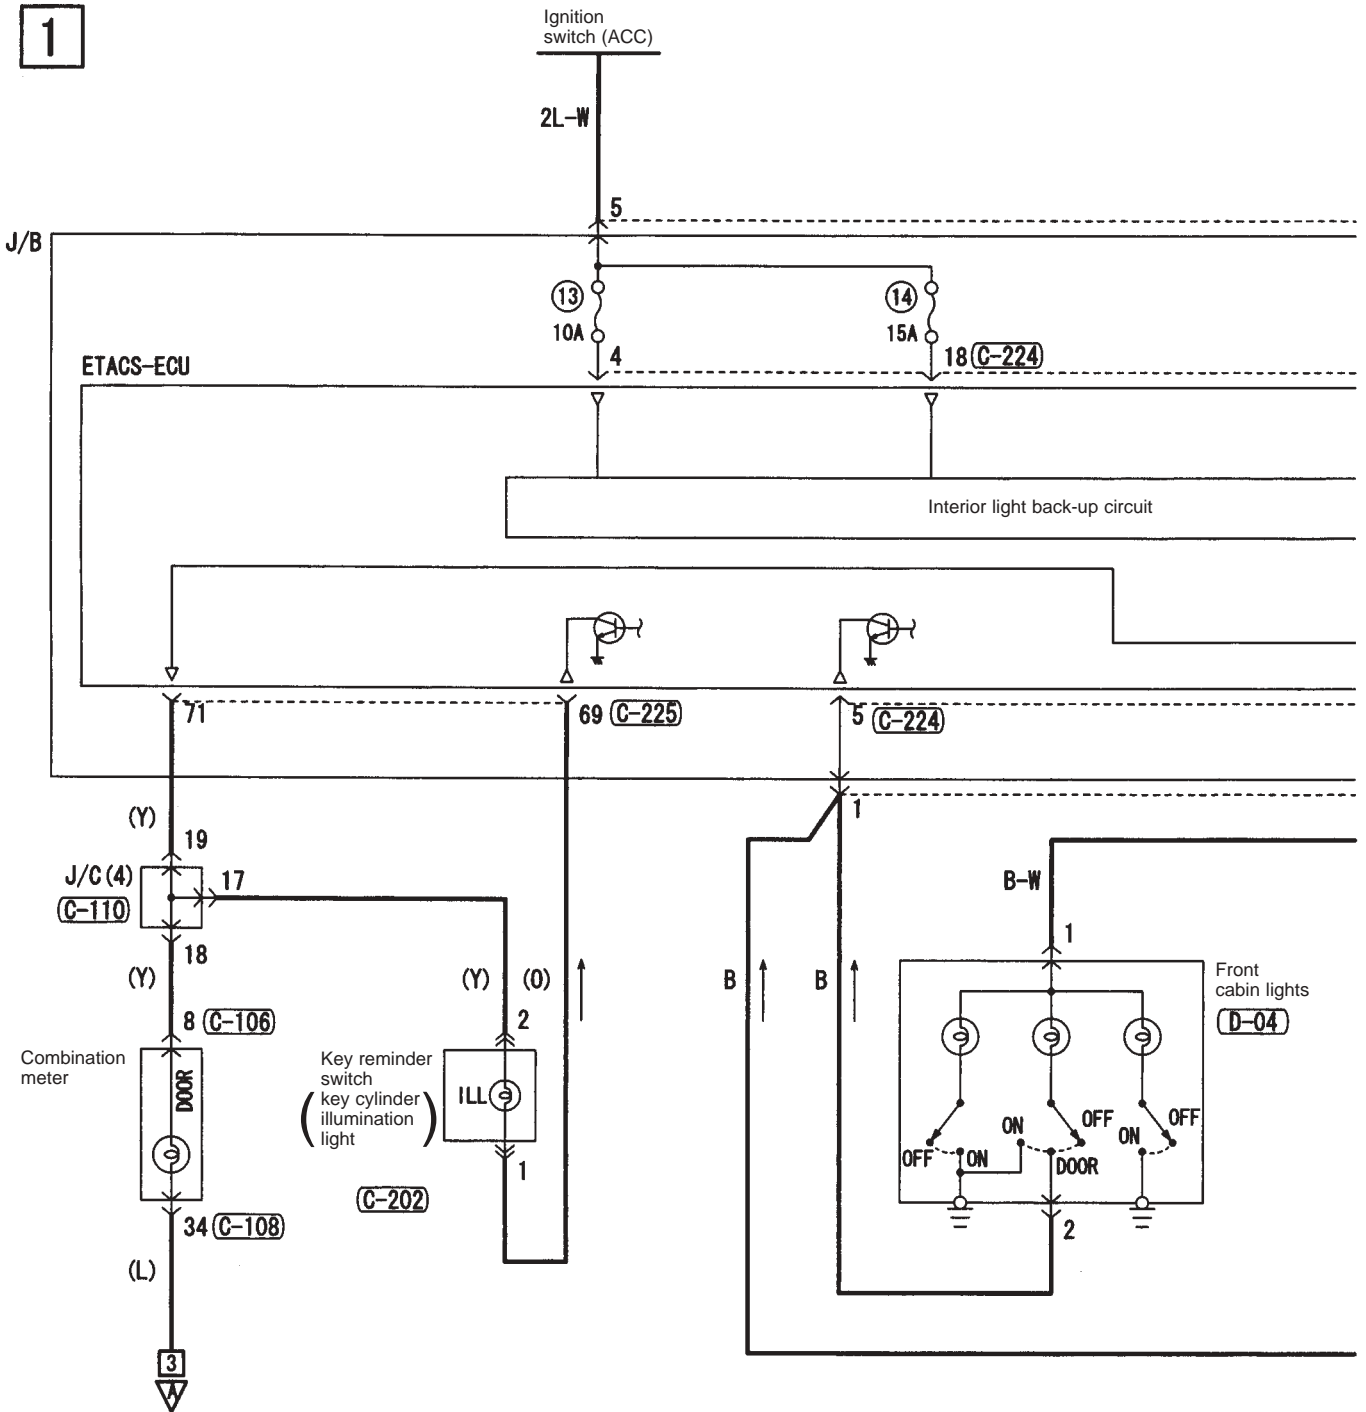

Interior light, luggage compartment light, ignition lock light, door open warning light

M3030018800068