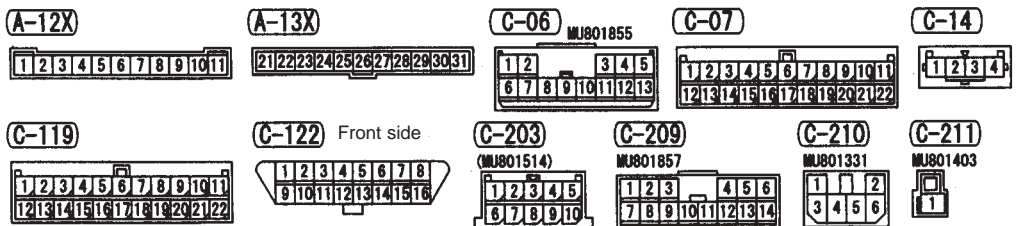

Turn signal lights, hazard lights (cont'd)

3

Note :
*1 : • Full auto A/C
• Manual A/C
• Cooling
*2 : Intercooler water spray
• Heater
• Full auto A/C
• Manual A/C