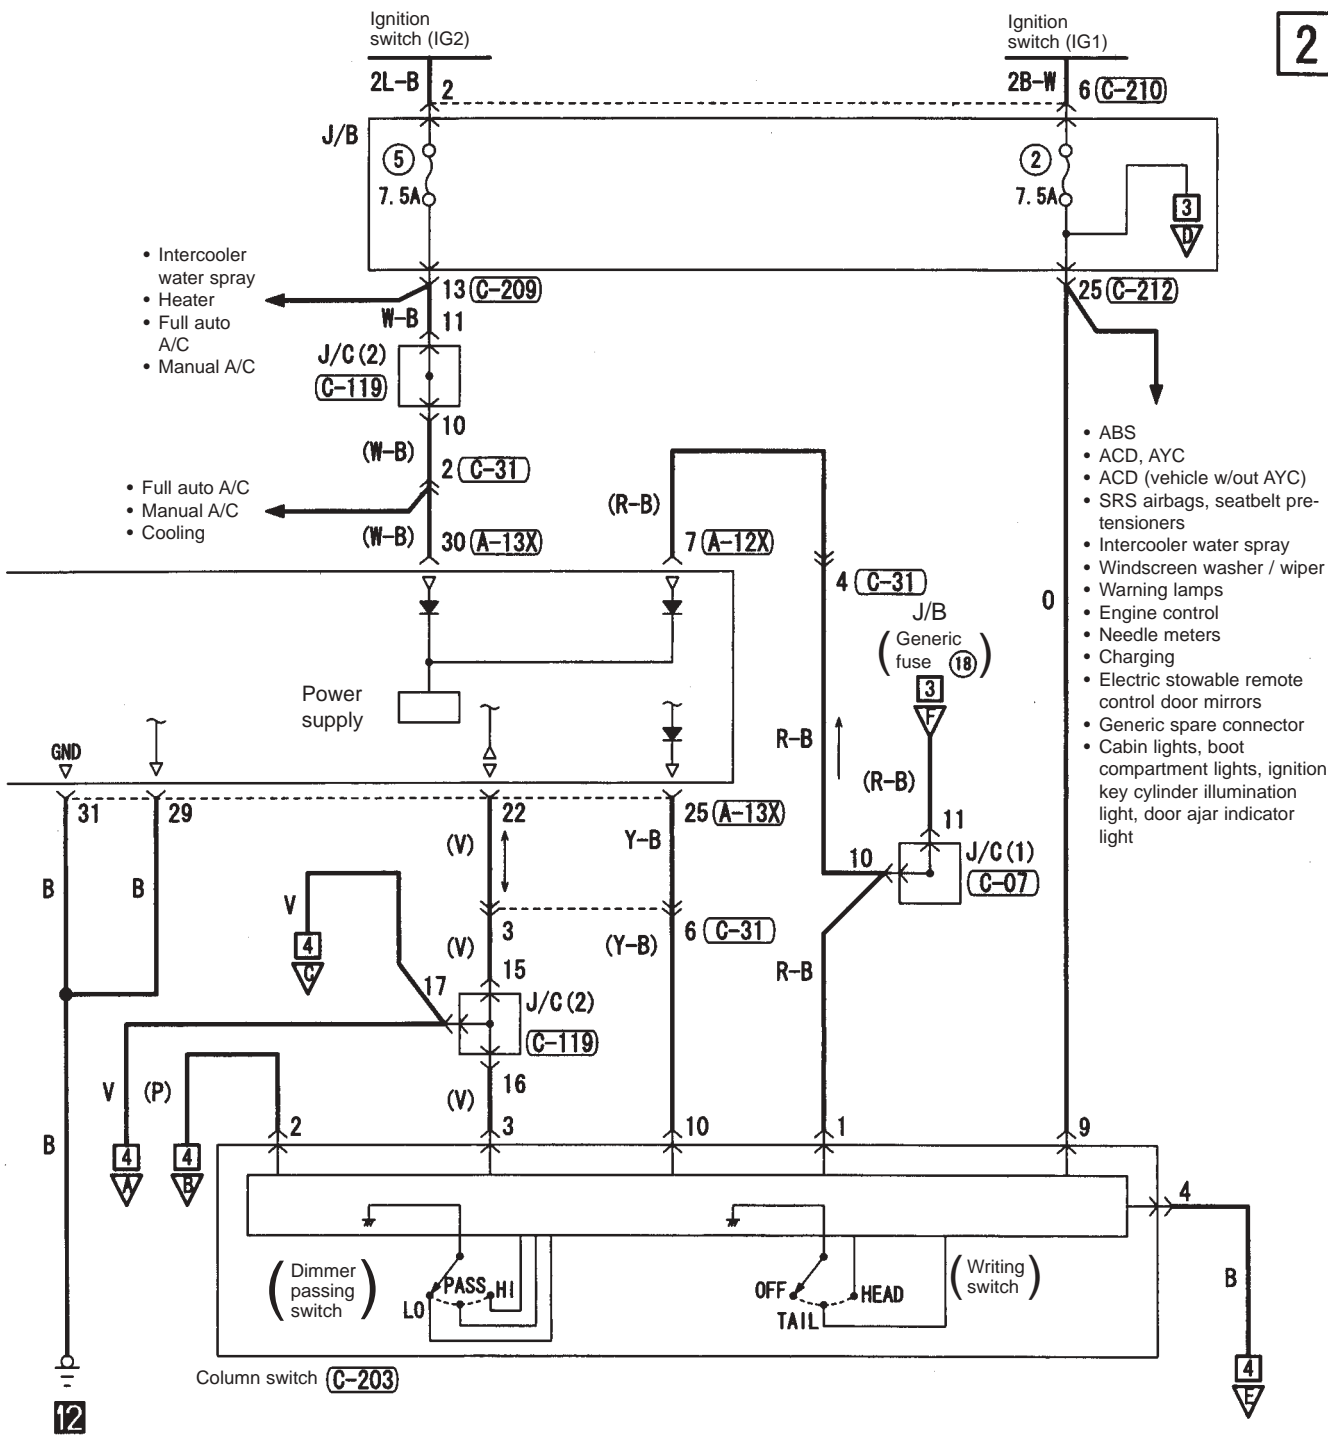

2

- Intercooler water spray
- Heater
- Full auto A/C
- Manual A/C

- Full auto A/C
- Manual A/C
- Cooling

- ABS
- ACD, AYC
- ACD (vehicle w/out AYC)
- SRS airbags, seatbelt pretensioners
- Intercooler water spray
- Windscreen washer / wiper
- Warning lamps
- Engine control
- Needle meters
- Charging
- Electric stowable remote control door mirrors
- Generic spare connector
- Cabin lights, boot compartment lights, ignition key cylinder illumination light, door ajar indicator light

C-31

C-55

C-106

C-119

C-203