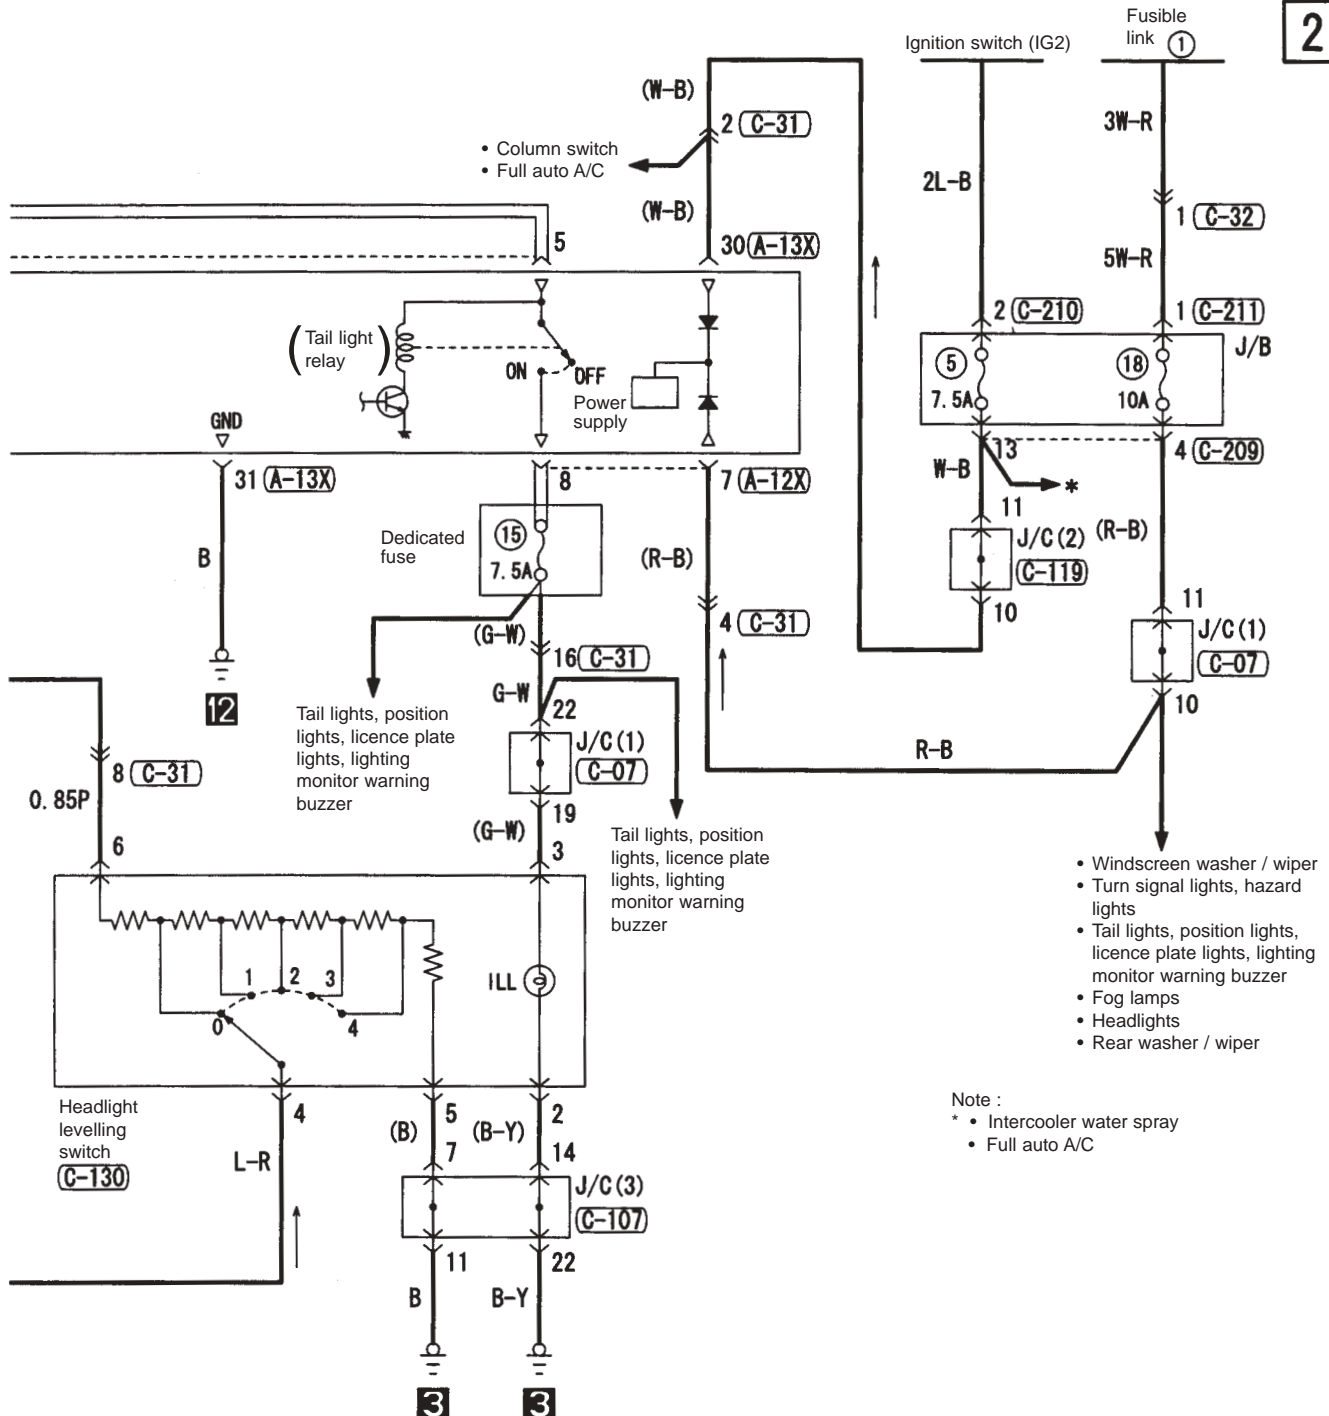

(A-12X)

(A-13X)

(A-33)

(A-41)

(C-07)

(C-31)

2

- Windscreen washer / wiper
- Turn signal lights, hazard lights
- Tail lights, position lights, licence plate lights, lighting monitor warning buzzer
- Fog lamps
- Headlights
- Rear washer / wiper