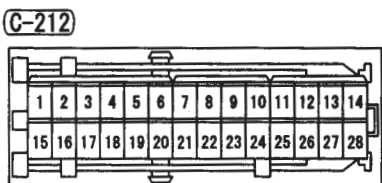

ABS (cont'd)

4