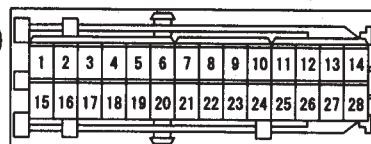

C-108

C-210

C-212