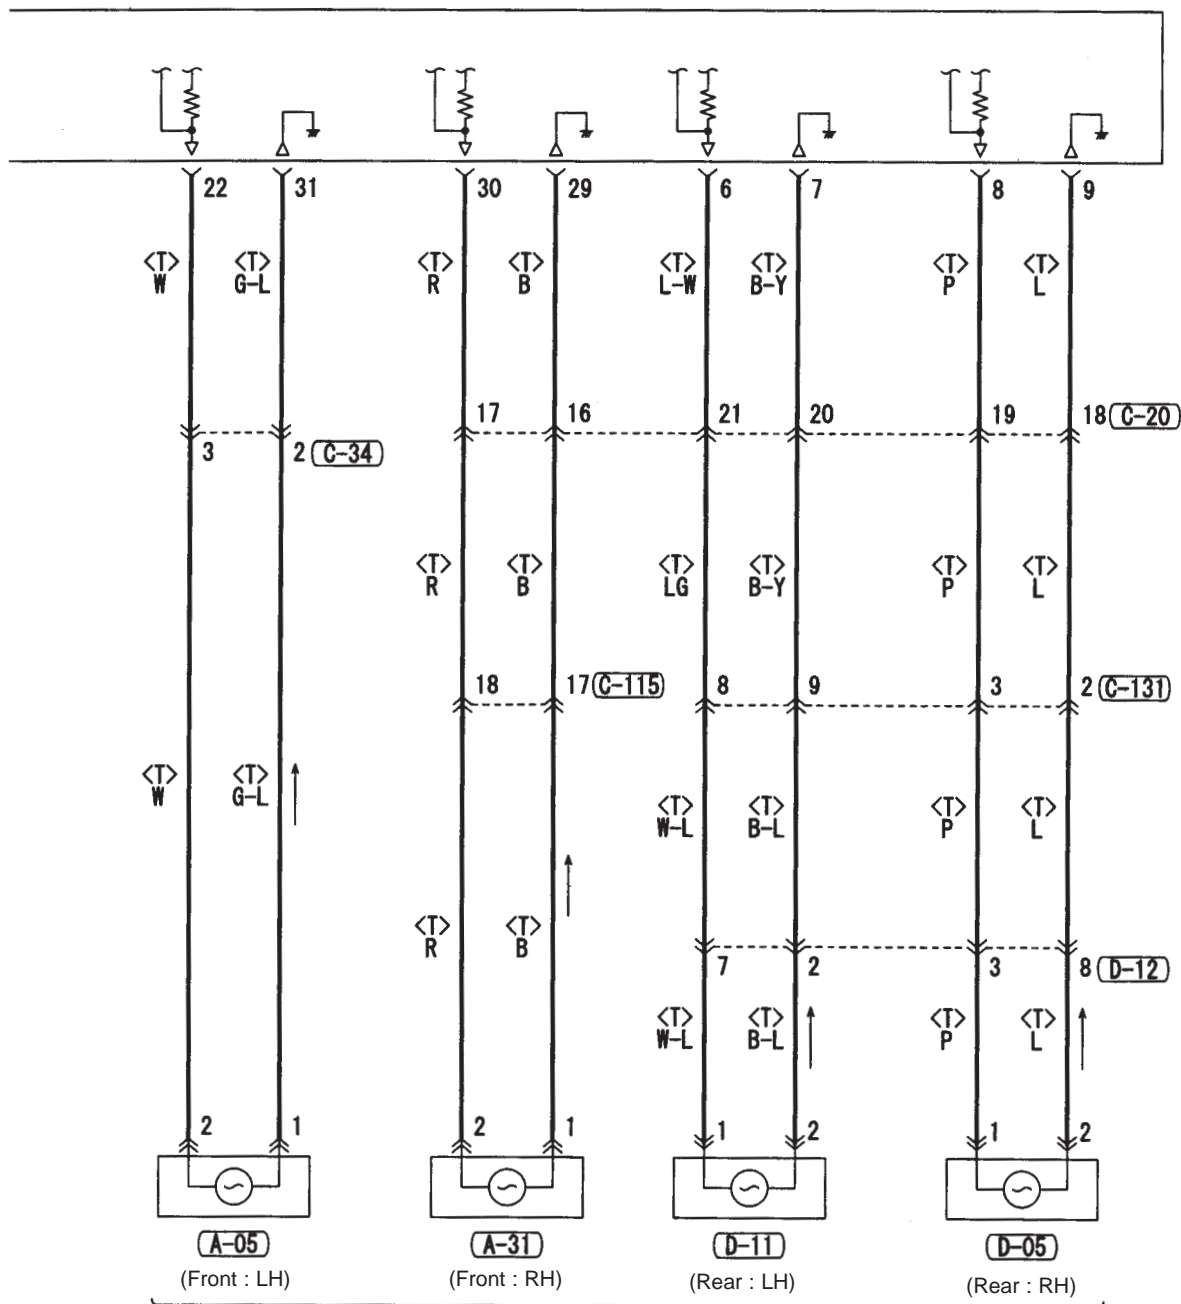

6

ABS sensors

C-115

C-119

C-131

MJ801841

C-133

MJ801847

C-209

MJ801857

C-210

MJ801331