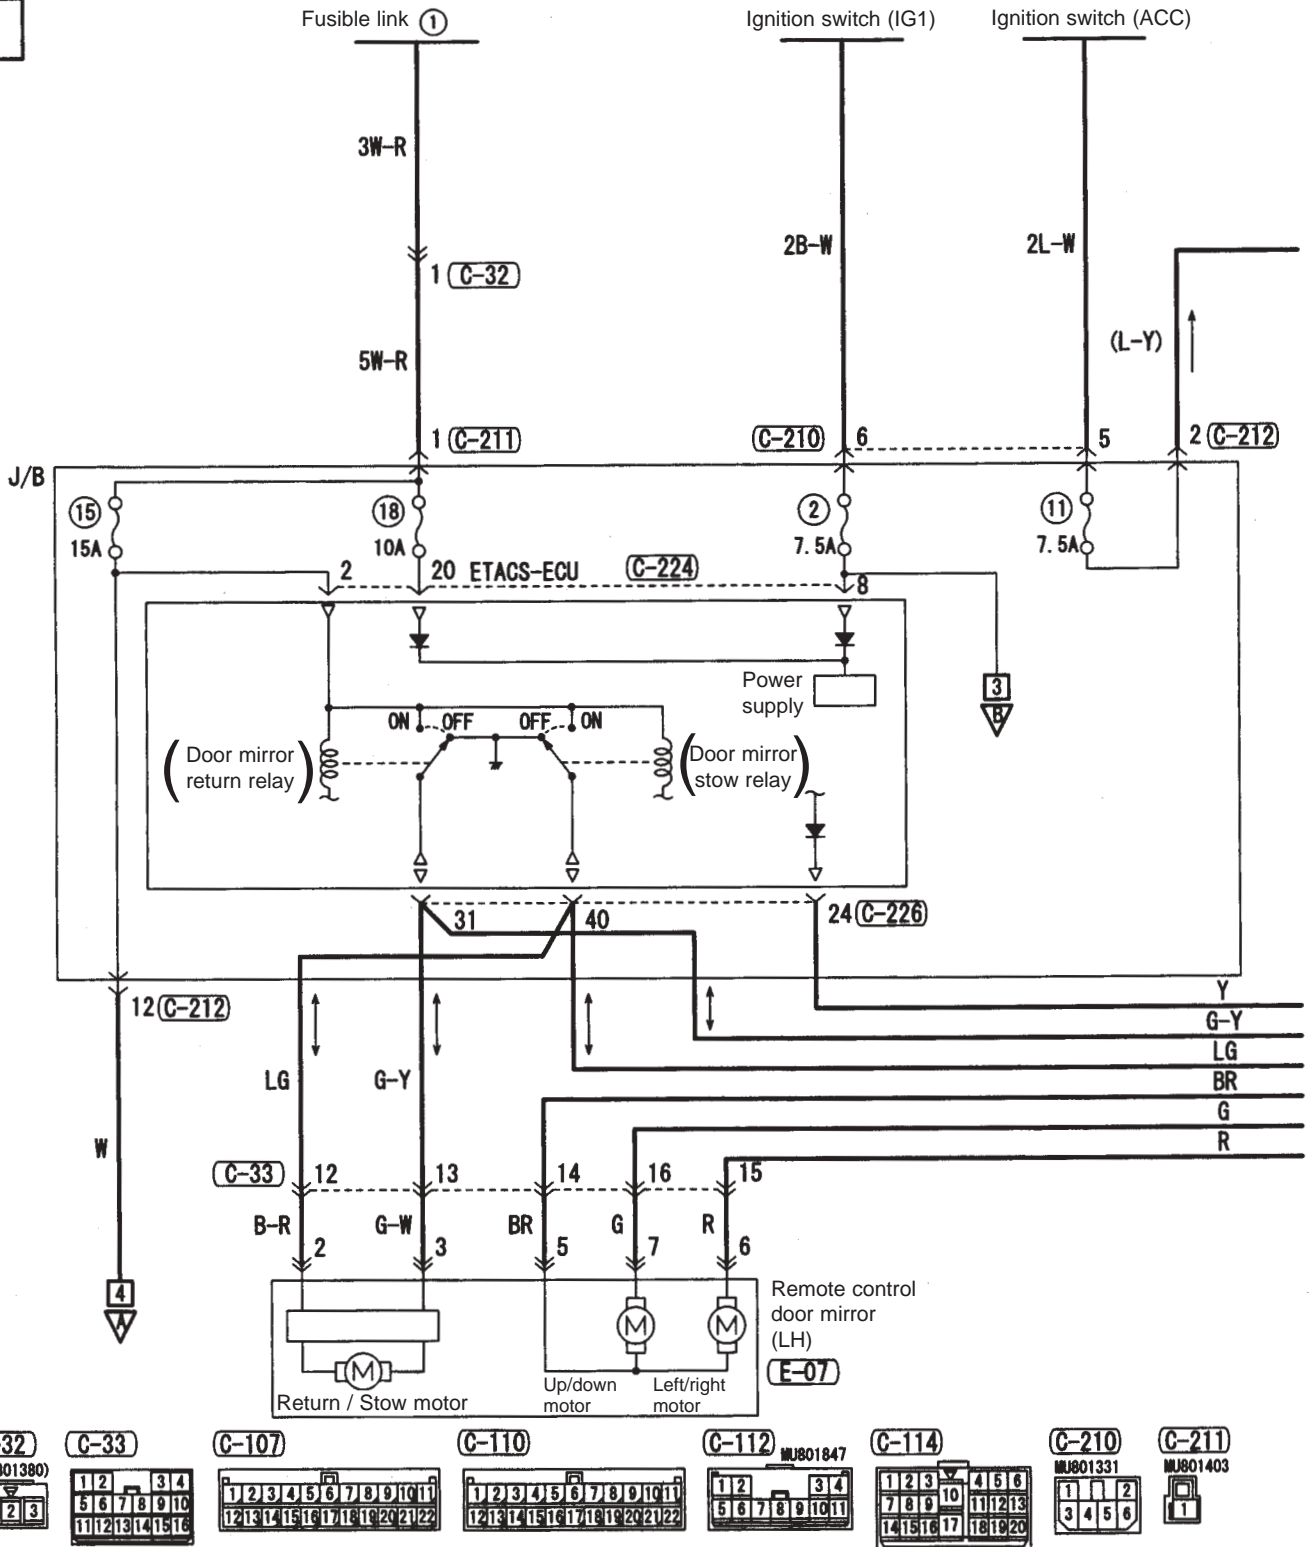

Electric stowable remote control door mirrors

M3030006800539

1