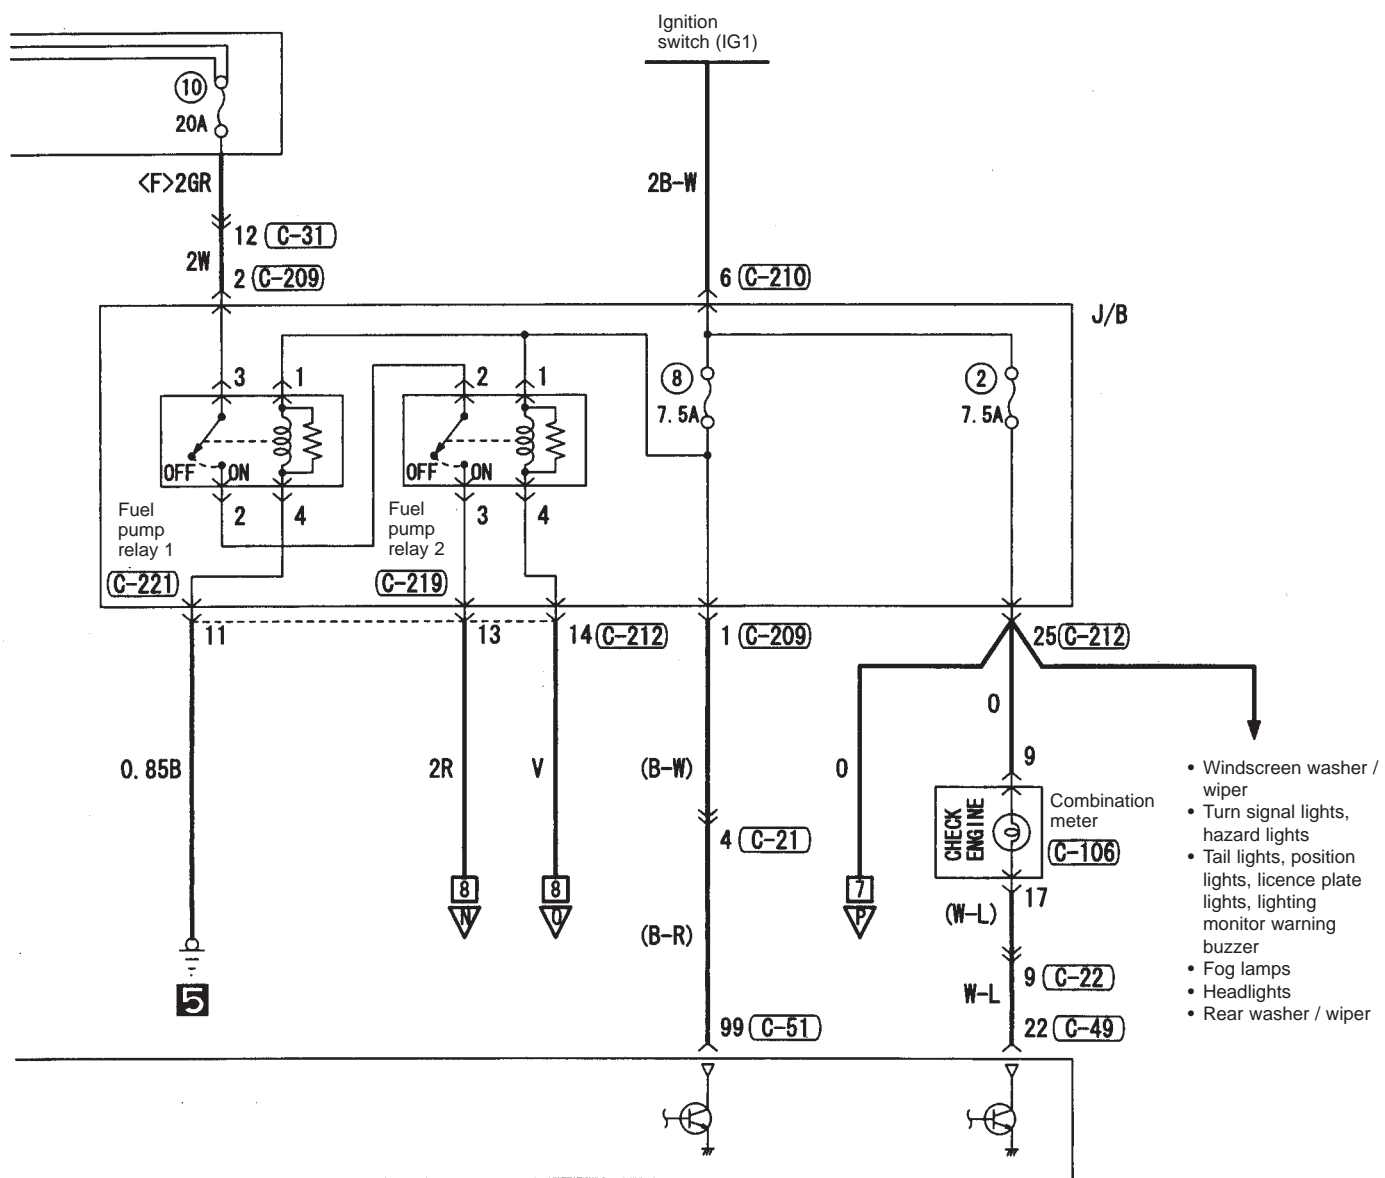

C-49 (MU803784)

1	2	3	4	5	6	7	8
9	10	11	12	13	14	15	16
17	18	19	20	21	22	23	24
25	26	27	28	29	30	31	32
33	34	35					

C-50 (MU803782)

41	42	43	44	45	46	47	
48	49	50	51	52	53	54	55
56	57	58	59	60	61	62	63
64	65	66	67	68			

C-51 (MU803783)

71	72	73	74	75	76	77	
78	79	80	81	82	83	84	85
86	87	88	89	90	91	92	93
94	95	96	97	98	99	100	

C-221

1	2
3	4