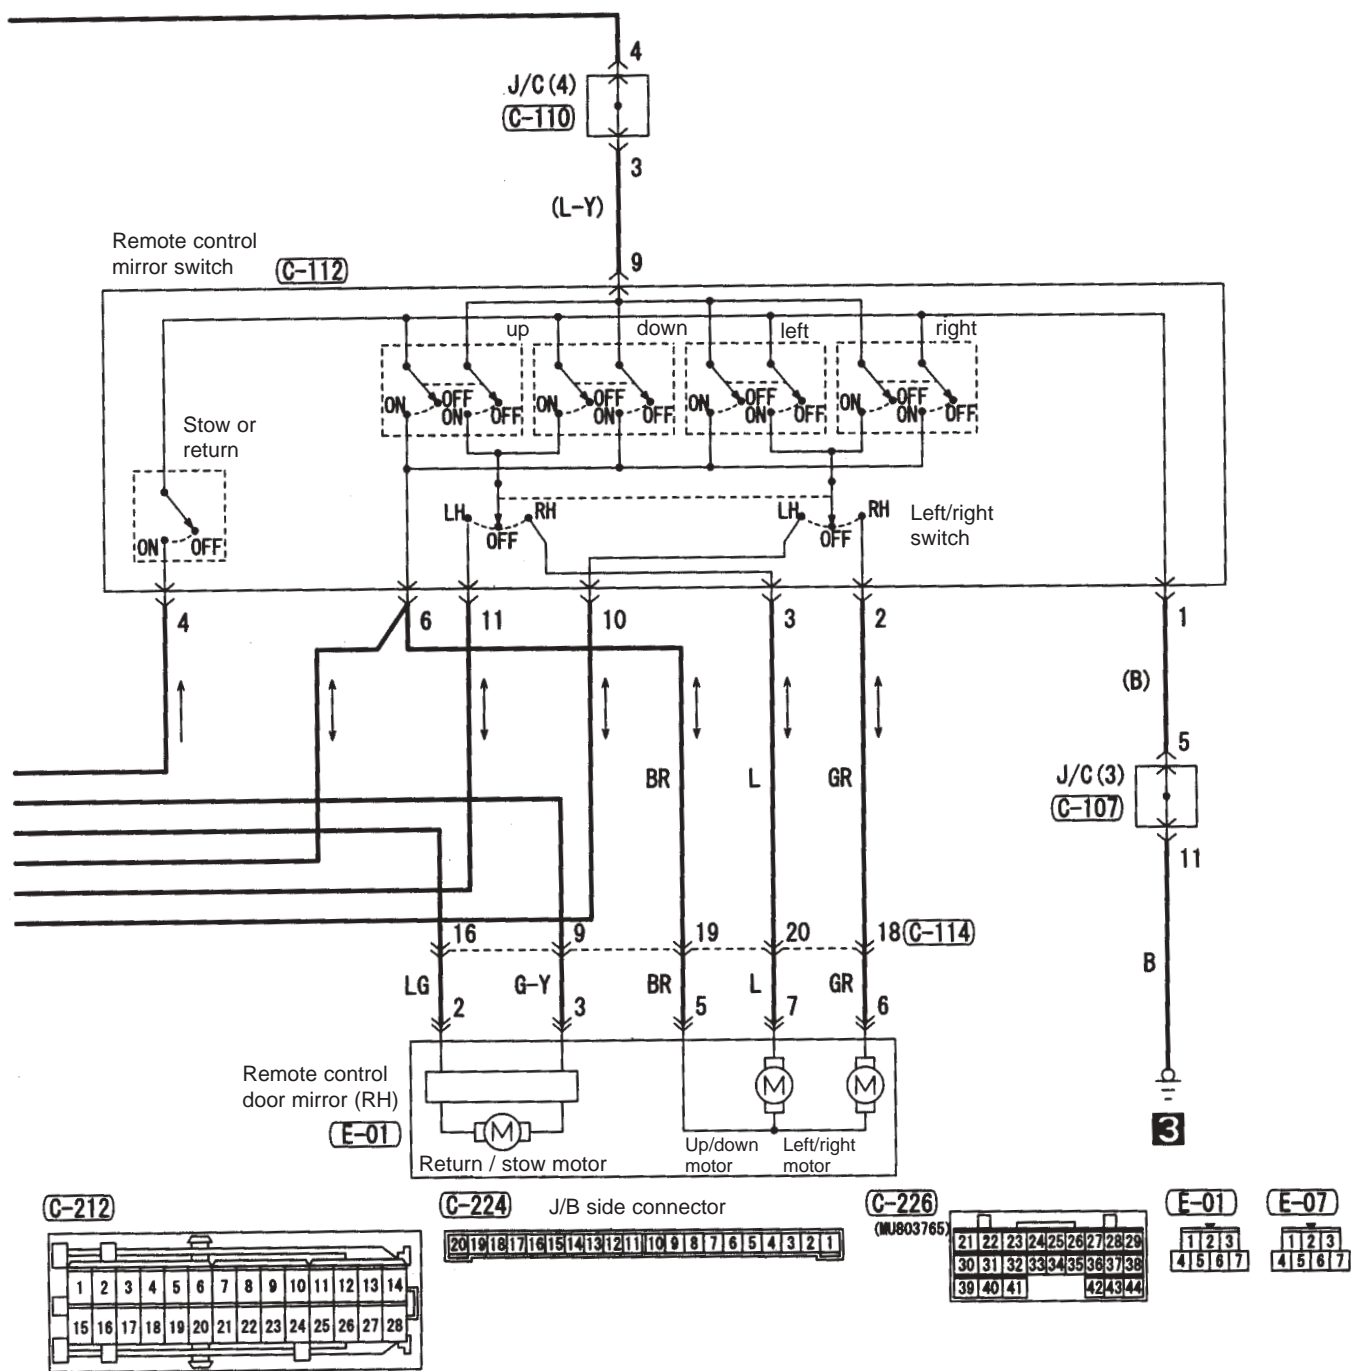

C-211

C-212

C-213

Electric stowable remote control door mirrors

M3030006800539

1

2

Electric stowable remote control door mirrors (cont.)