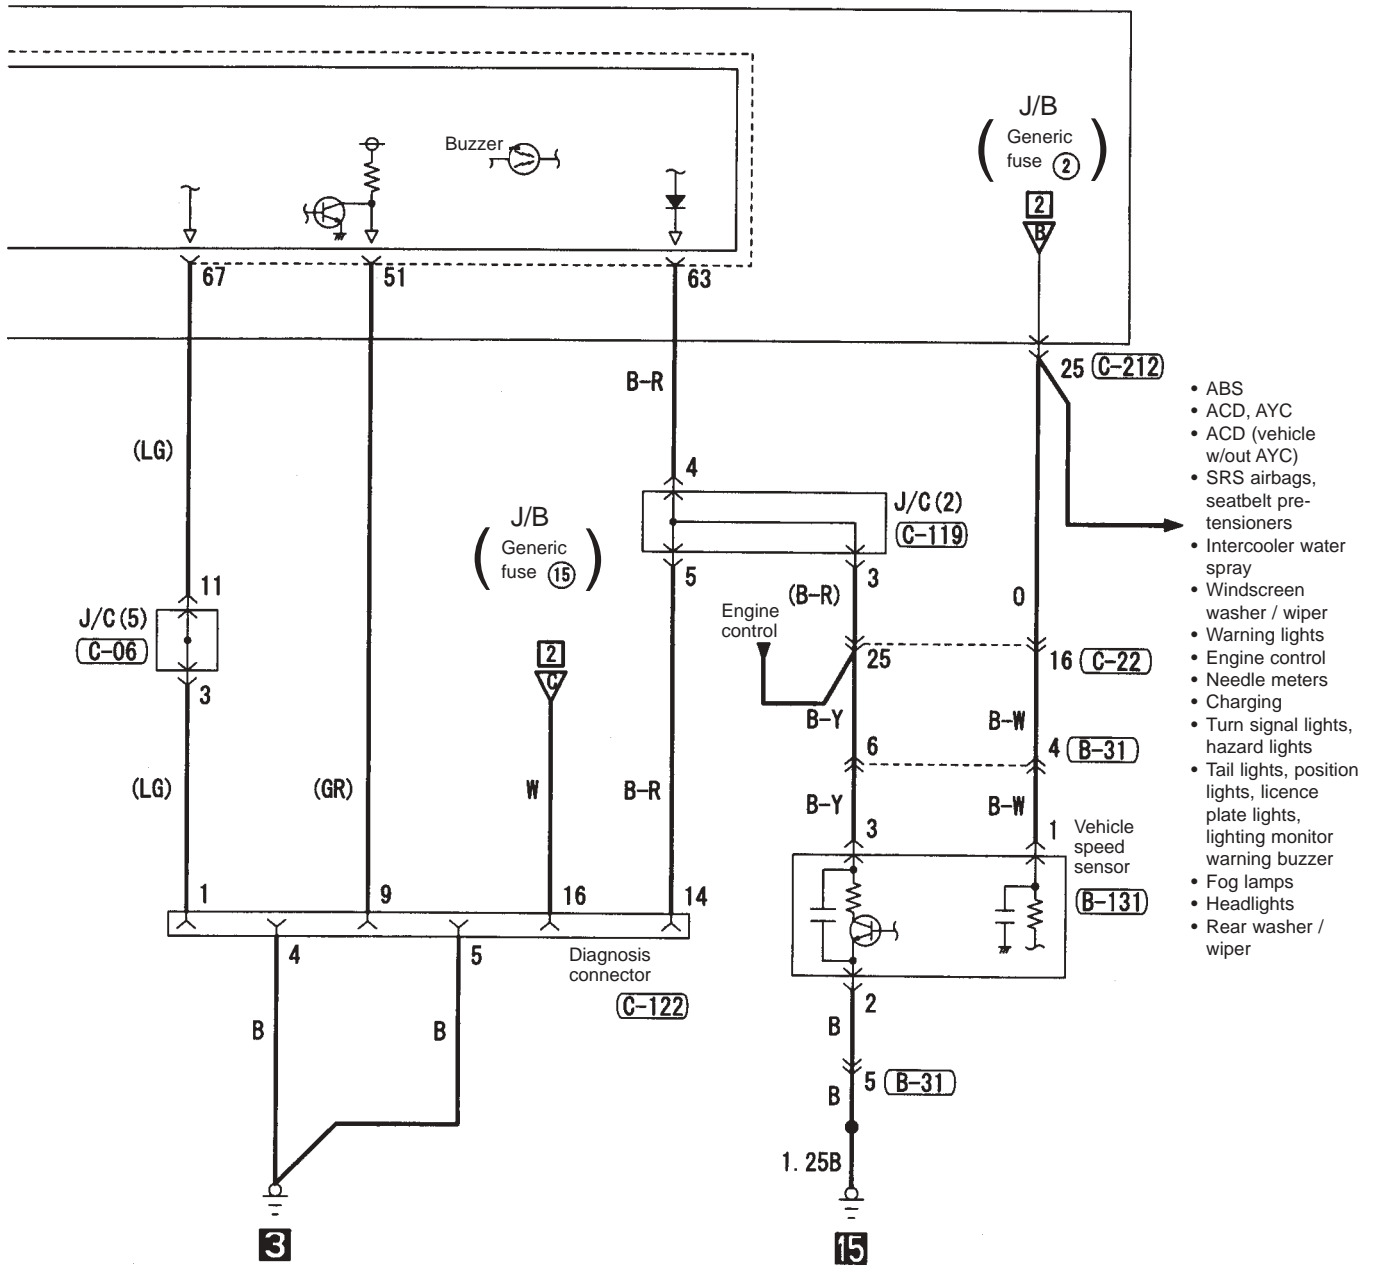

F-11

1
2

Cabin lights, boot compartment lights, ignition key cylinder illumination light, door ajar indicator light (cont'd)

3

4

- ABS
- ACD, AYC
- ACD (vehicle w/out AYC)
- SRS airbags, seatbelt pretensioners
- Intercooler water spray
- Windscreen washer / wiper
- Warning lights
- Engine control
- Needle meters
- Charging
- Turn signal lights, hazard lights
- Tail lights, position lights, licence plate lights, lighting monitor warning buzzer
- Fog lamps
- Headlights
- Rear washer / wiper