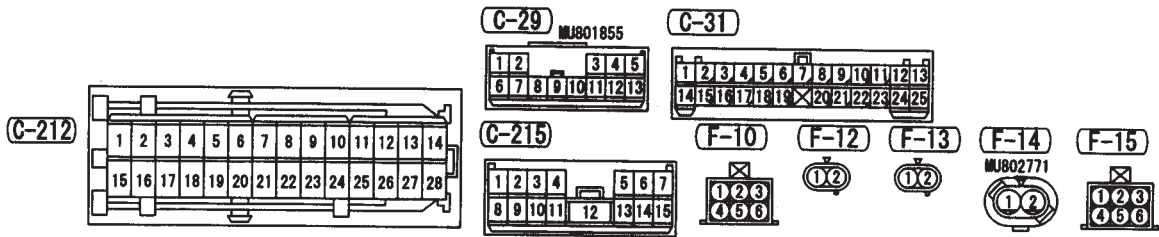

2

- Full auto A/C
- Manual A/C
- Cooling
- Intercooler water spray
- Heater
- Full auto A/C
- Manual A/C
- ABS
- ACD, AYC
- ACD (vehicle w/out AYC)
- SRS airbags, seatbelt pre-tensioners
- Intercooler water spray
- Windscreen washer / wiper
- Warning lights
- Engine control
- Needle meters
- Charging
- Electric stowable remote control door mirrors
- Generic spare connector
- Cabin lights, boot compartment lights, ignition key cylinder illumination light, door ajar indicator light