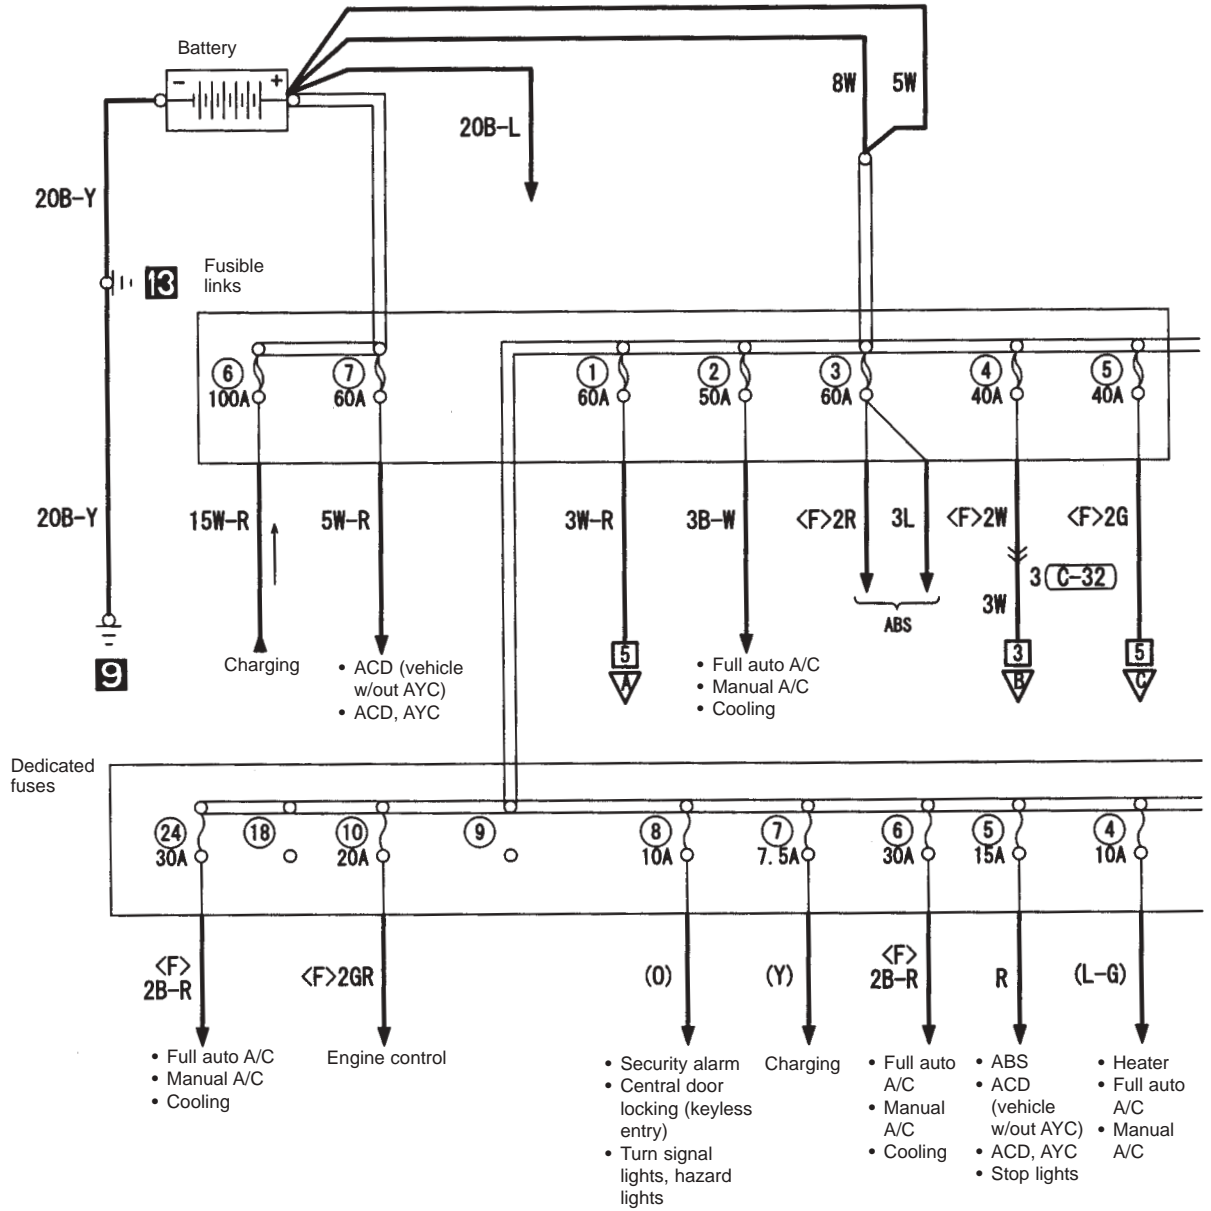

Relay box in engine compartment

Fuse box installed in J/B

POWER DISTRIBUTION

M3030000401002

1

A-12X

C-32

(MU801380)