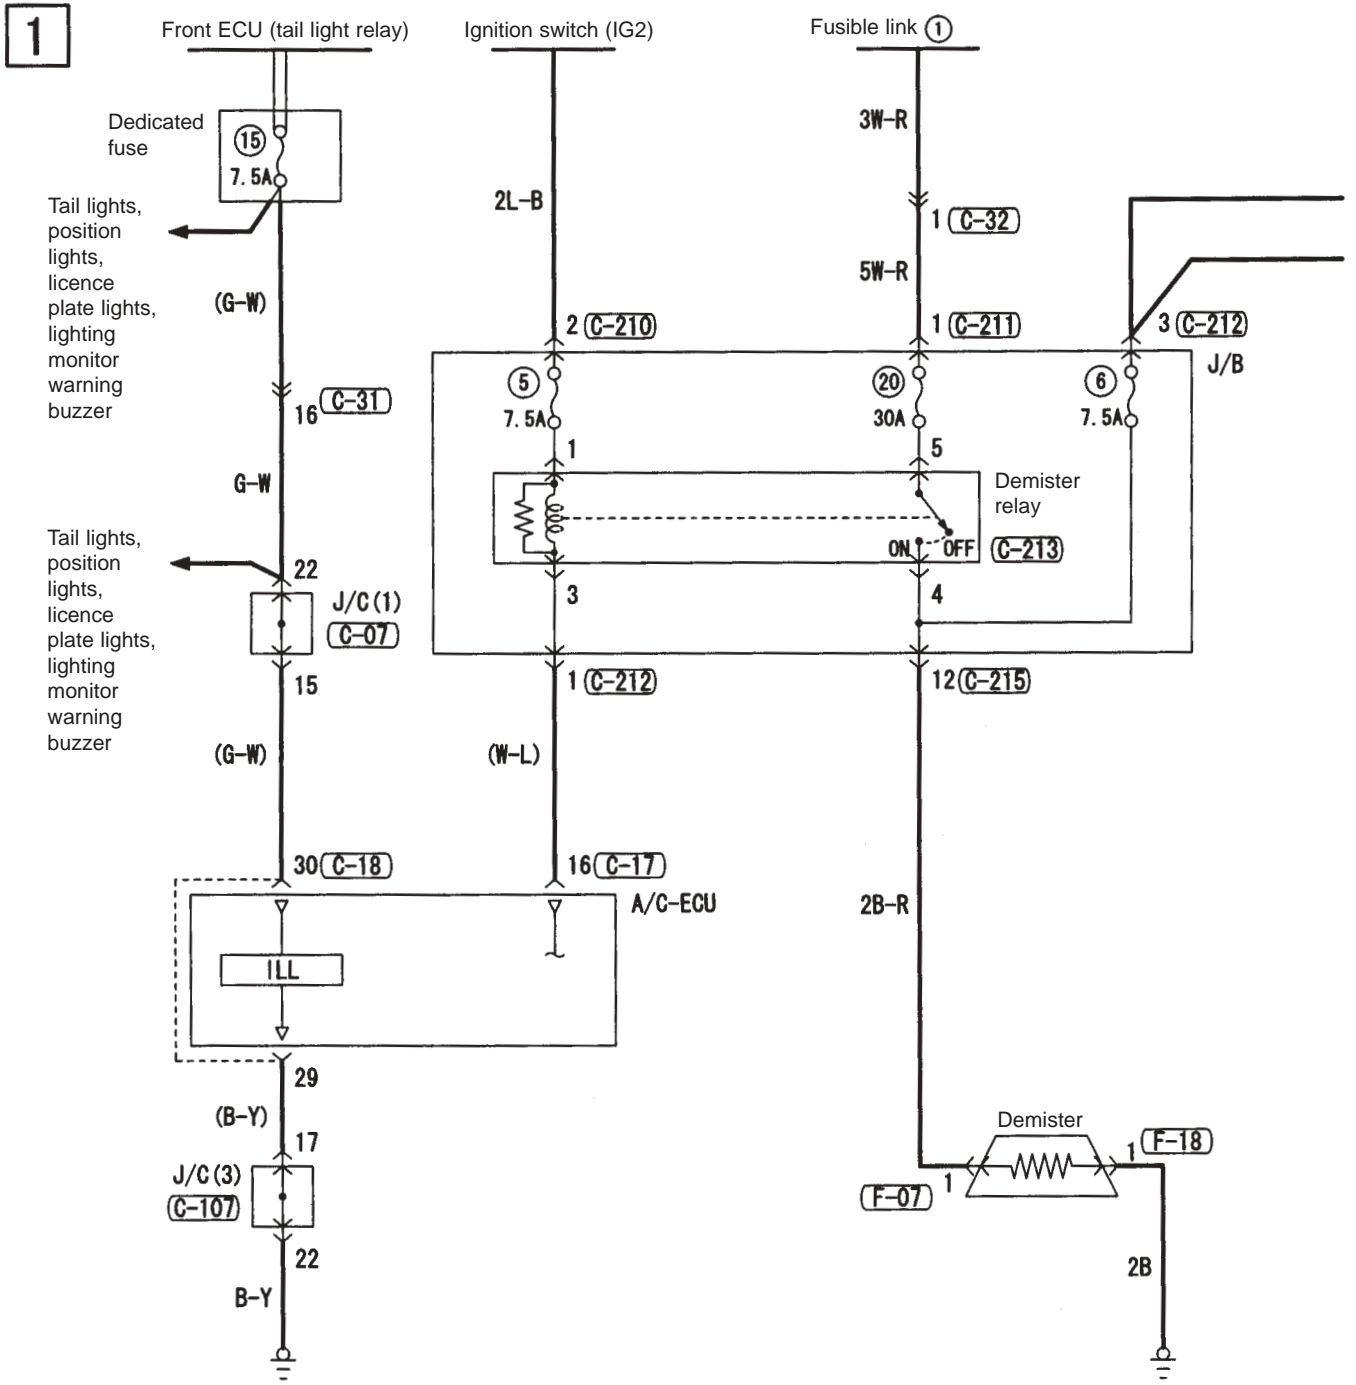

Demister, door mirror heating elements (vehicle with fully automatic A/C)

M3030006400193