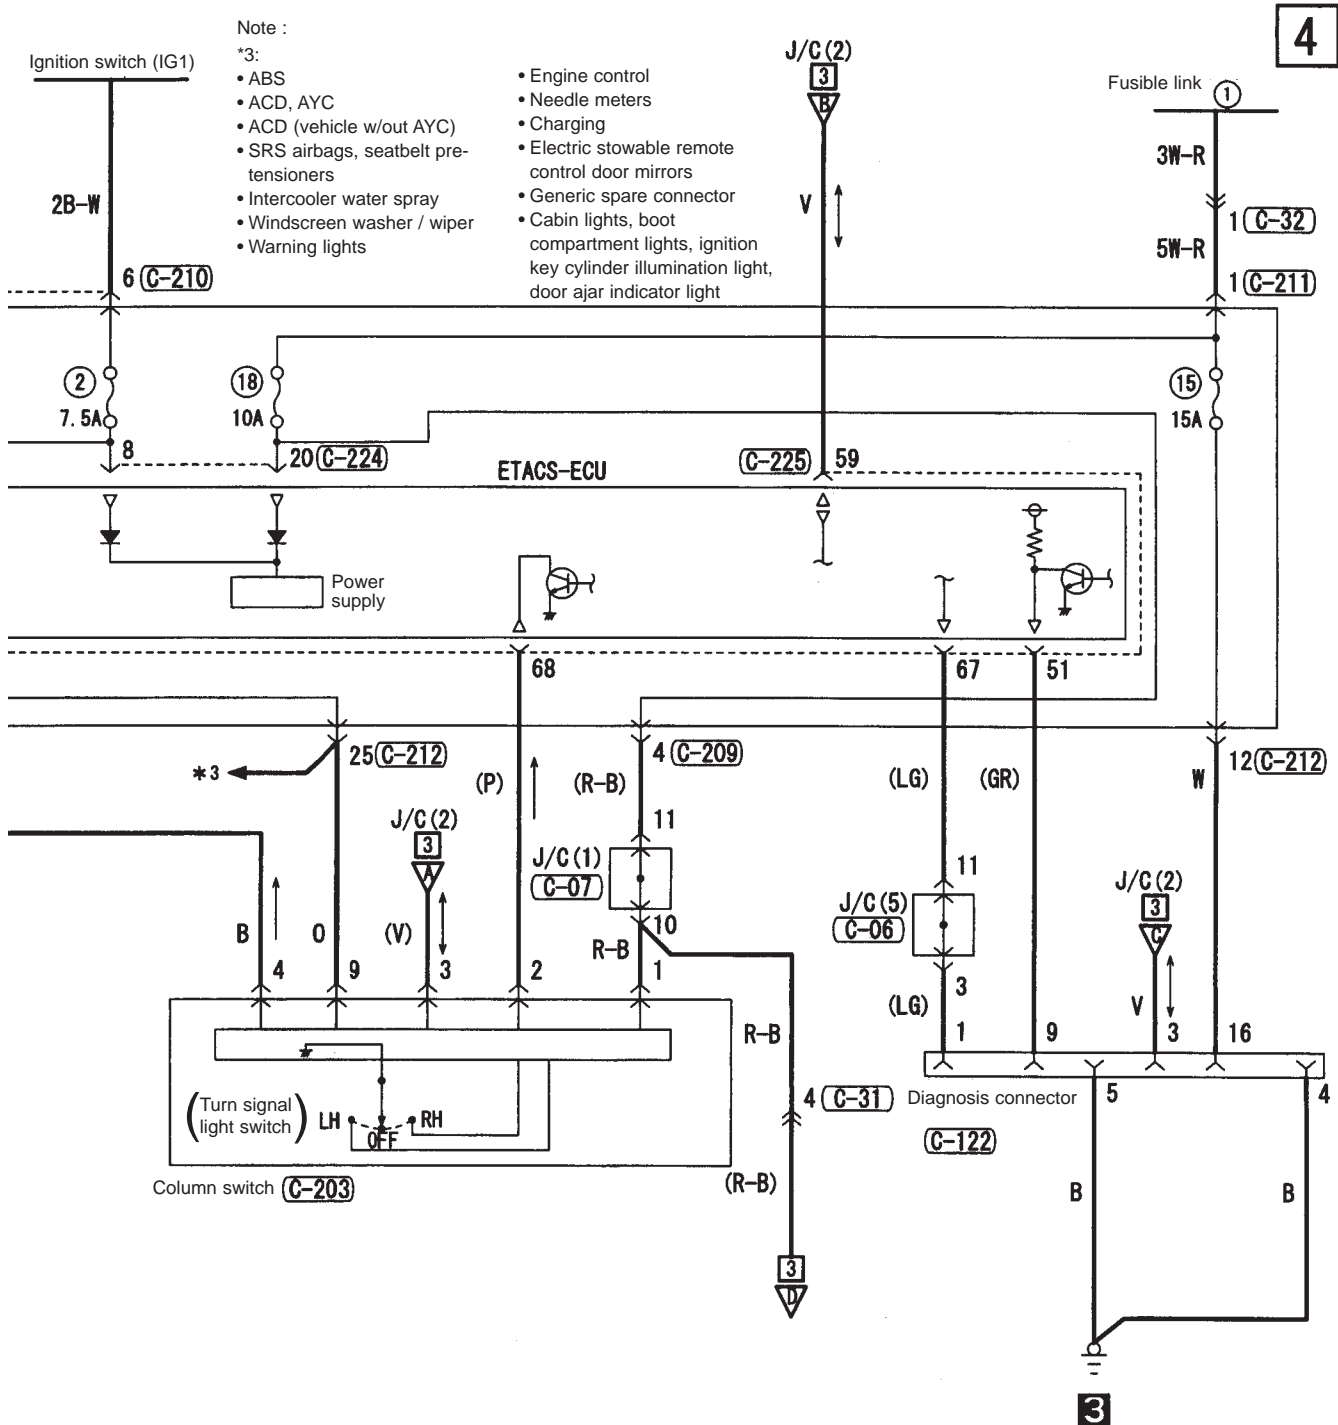

4

Note :

*3:

- ABS
- ACD, AYC
- ACD (vehicle w/out AYC)
- SRS airbags, seatbelt pretensioners
- Intercooler water spray
- Windscreen washer / wiper
- Warning lights

- Engine control
- Needle meters
- Charging
- Electric stowable remote control door mirrors
- Generic spare connector
- Cabin lights, boot compartment lights, ignition key cylinder illumination light, door ajar indicator light