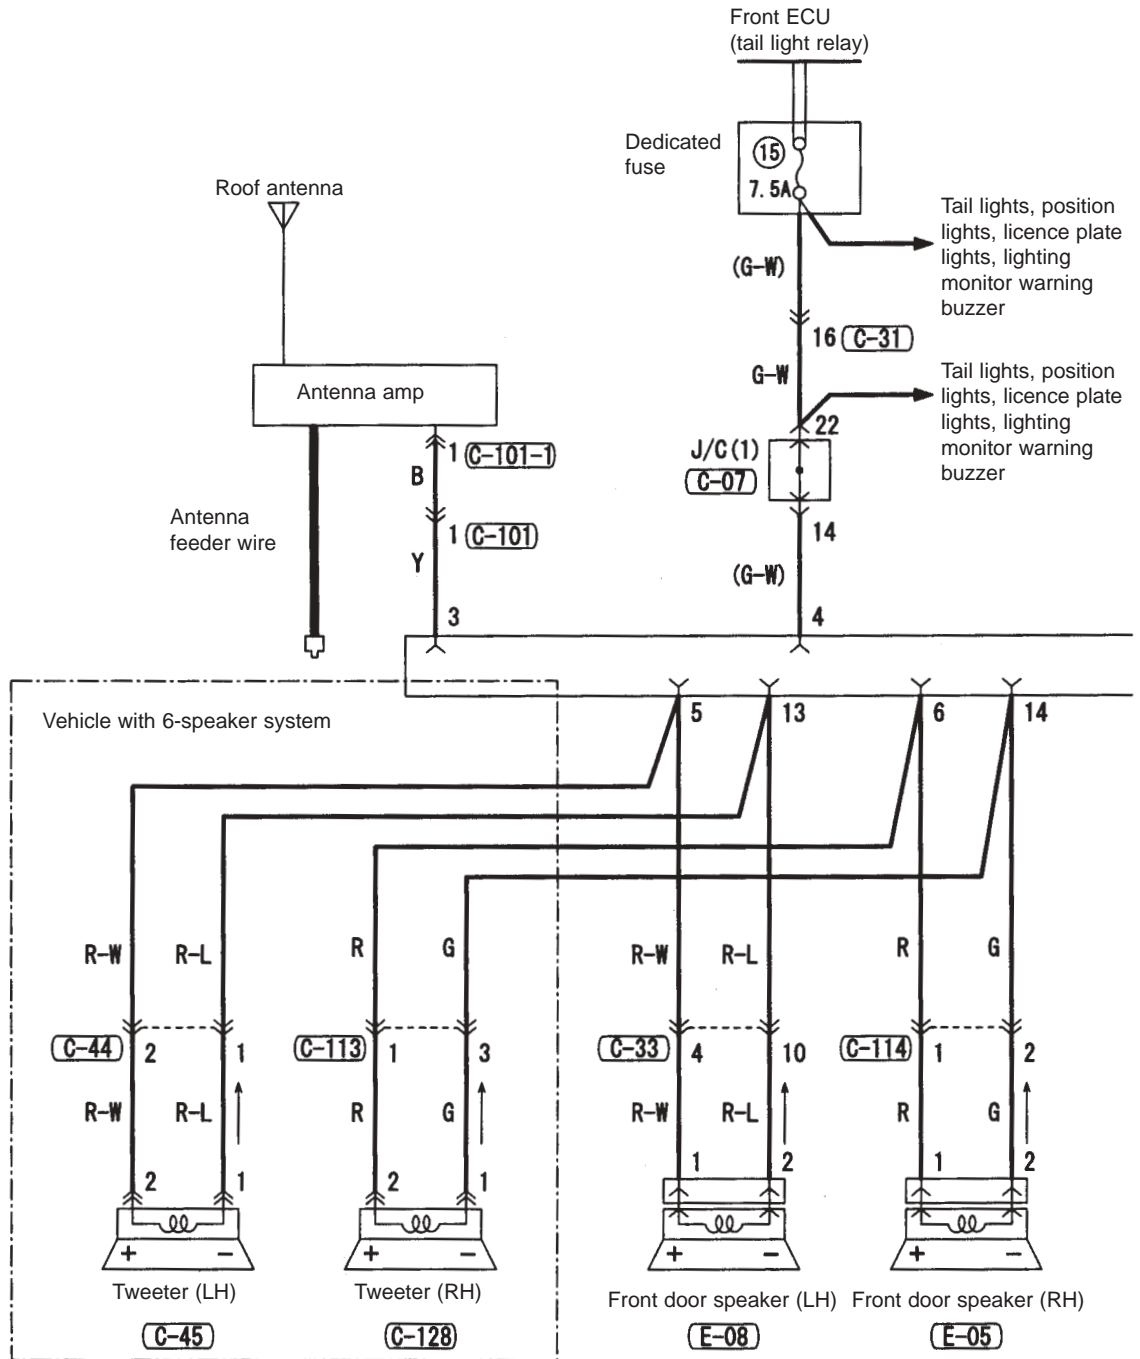

ACCESSORIES

Spare audio connectors

M3030018100036

1

C-07

C-29 MU801855

C-31

C-32 (MU801380)

C-33

C-44 MU801677

C-45

C-101 MB286501

C-210 MU801331

C-211 MU801403

E-05 MU801671

E-08 MU801671

F-06 MU801671

F-16 MU801671