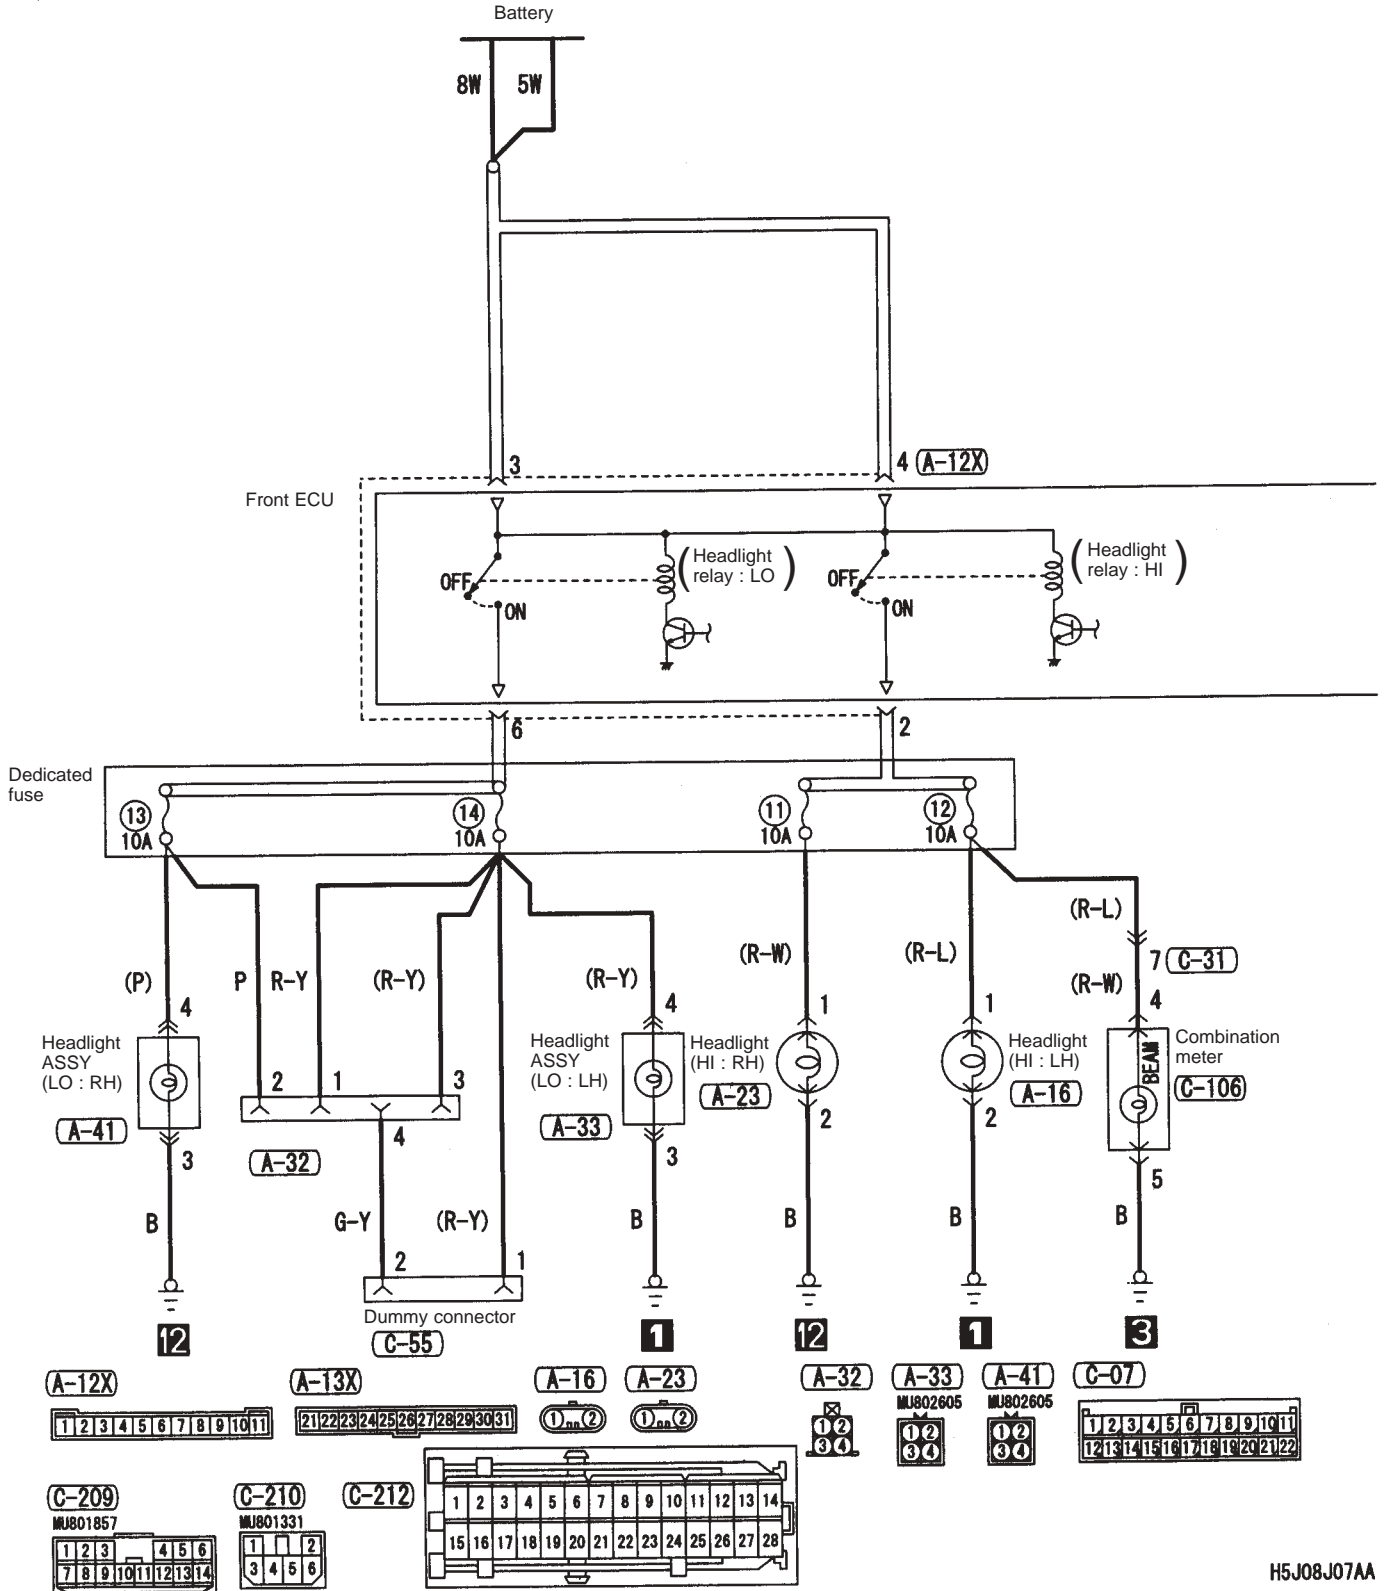

LIGHTING

Headlight <excluding discharge type>

M3030001501336

1