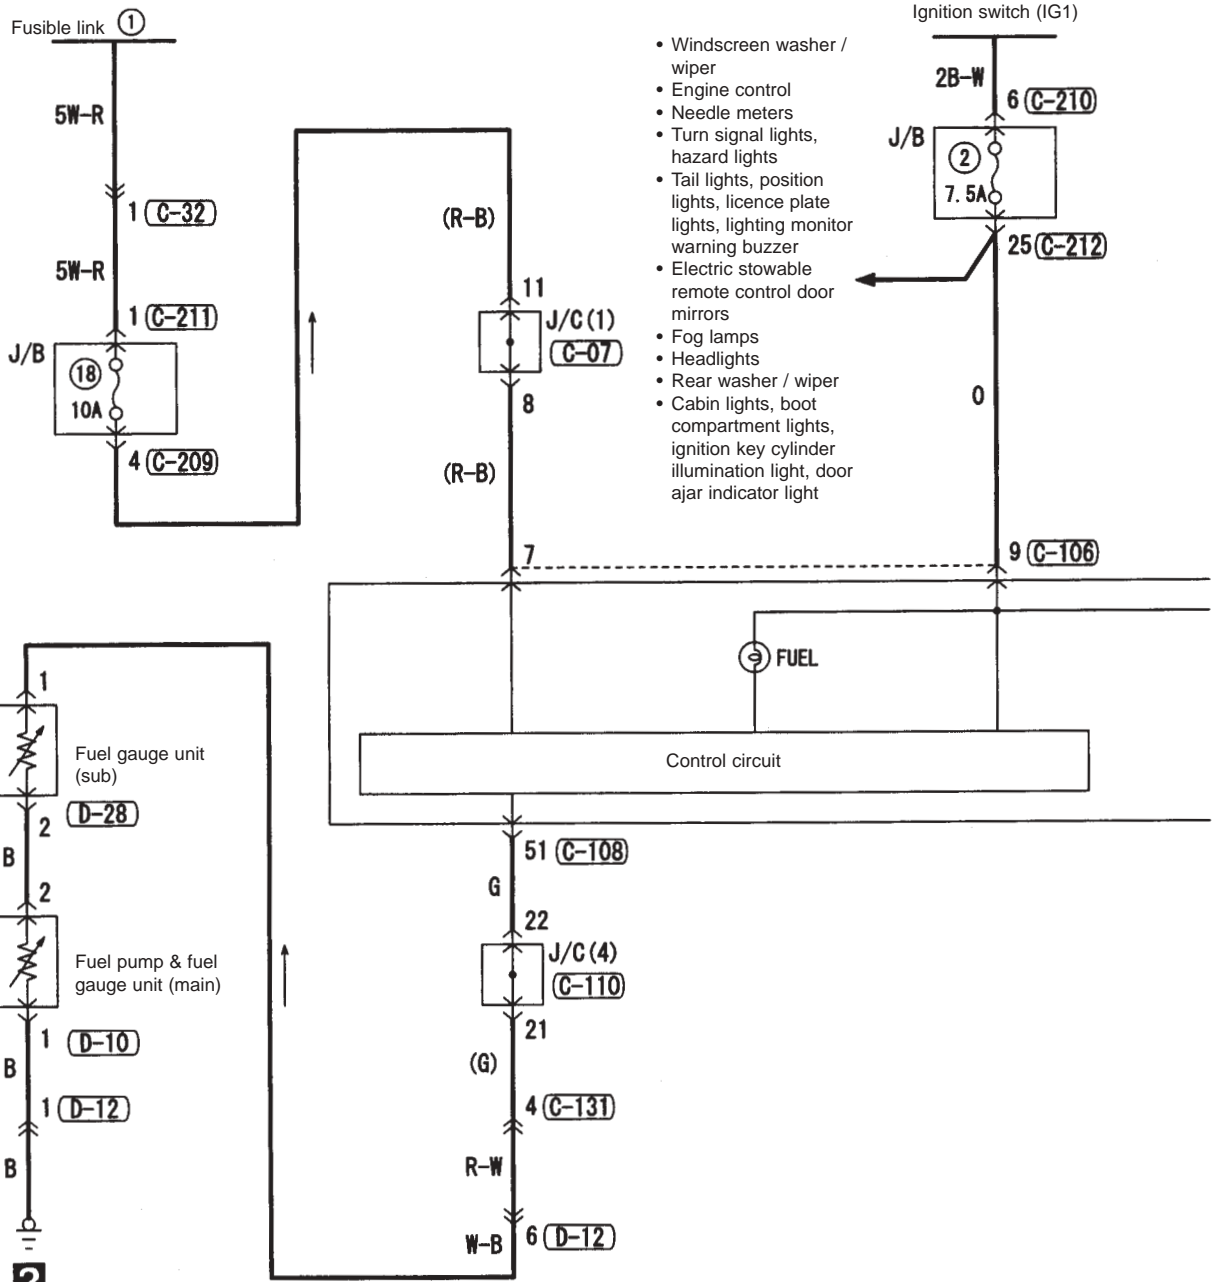

Fuel warning light, oil pressure warning light, brake warning light, seatbelt warning light

M3030017900039

1