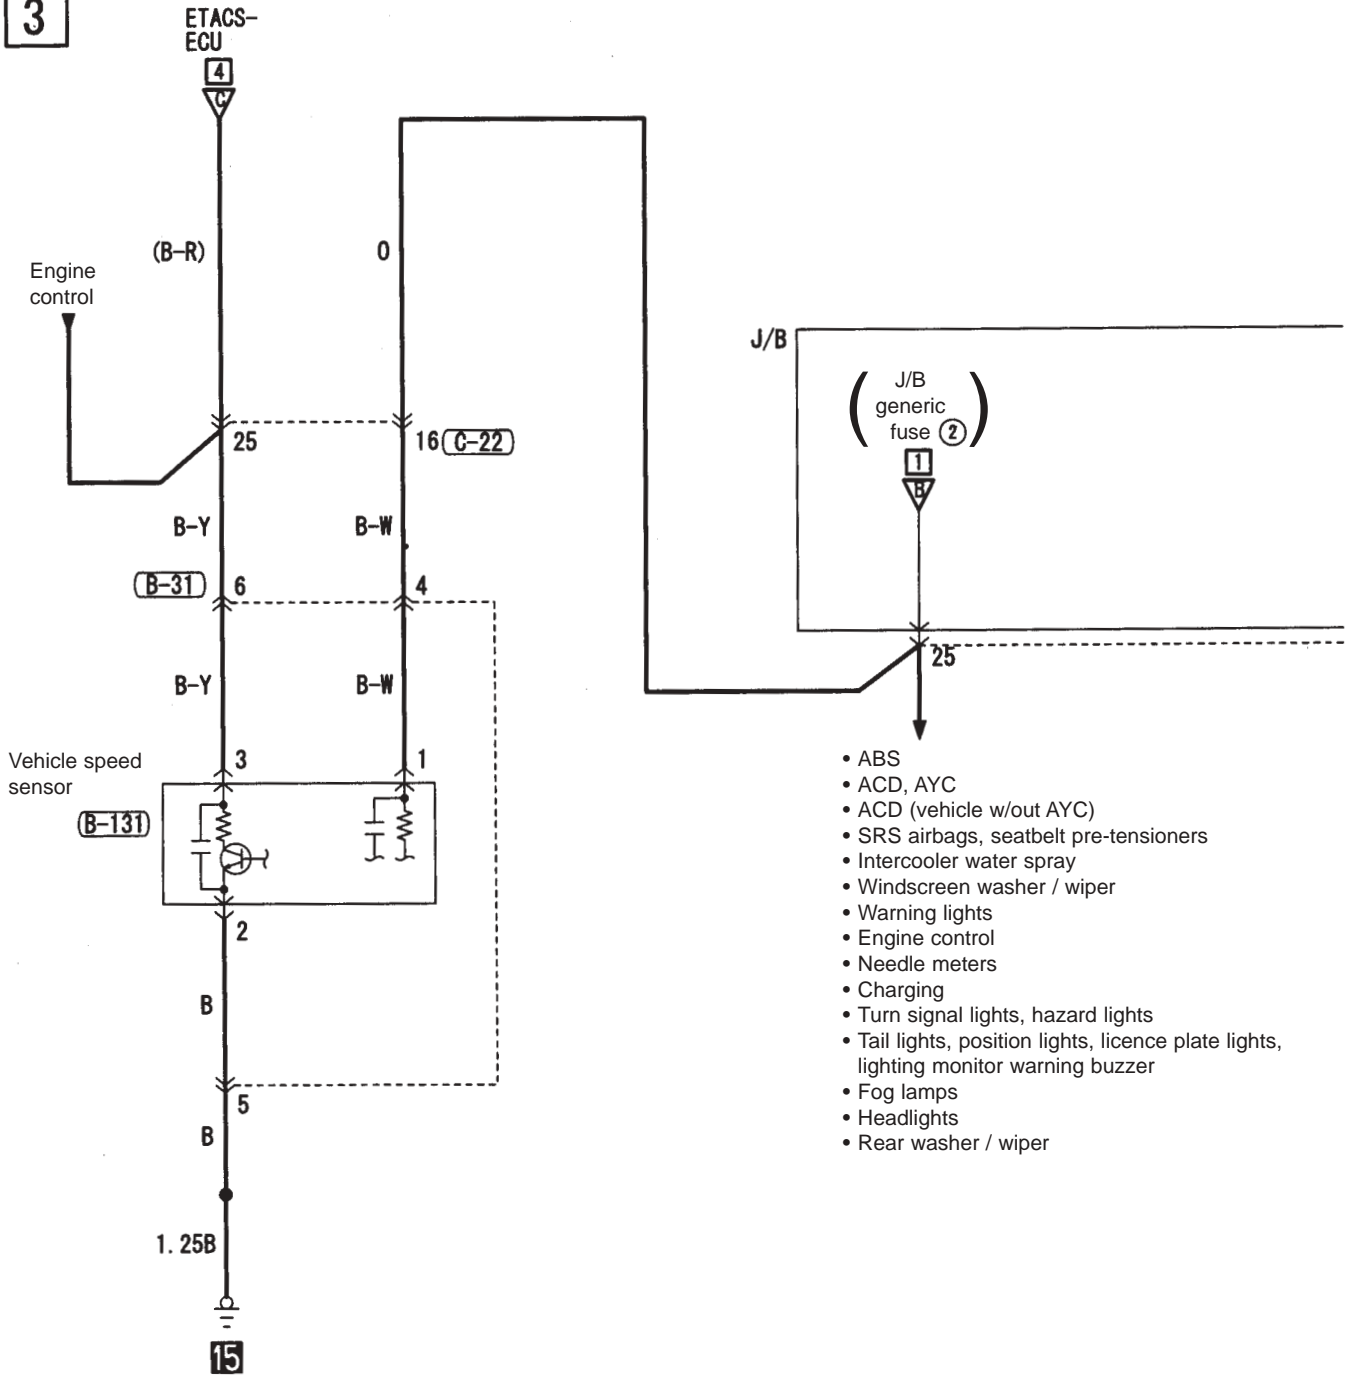

Electric stowable remote control door mirrors (cont.)

3