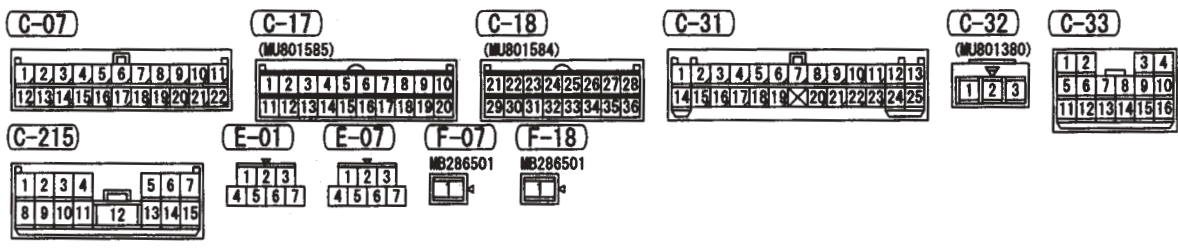

Demister, door mirror heating elements (vehicle with fully automatic A/C)

M3030006400193