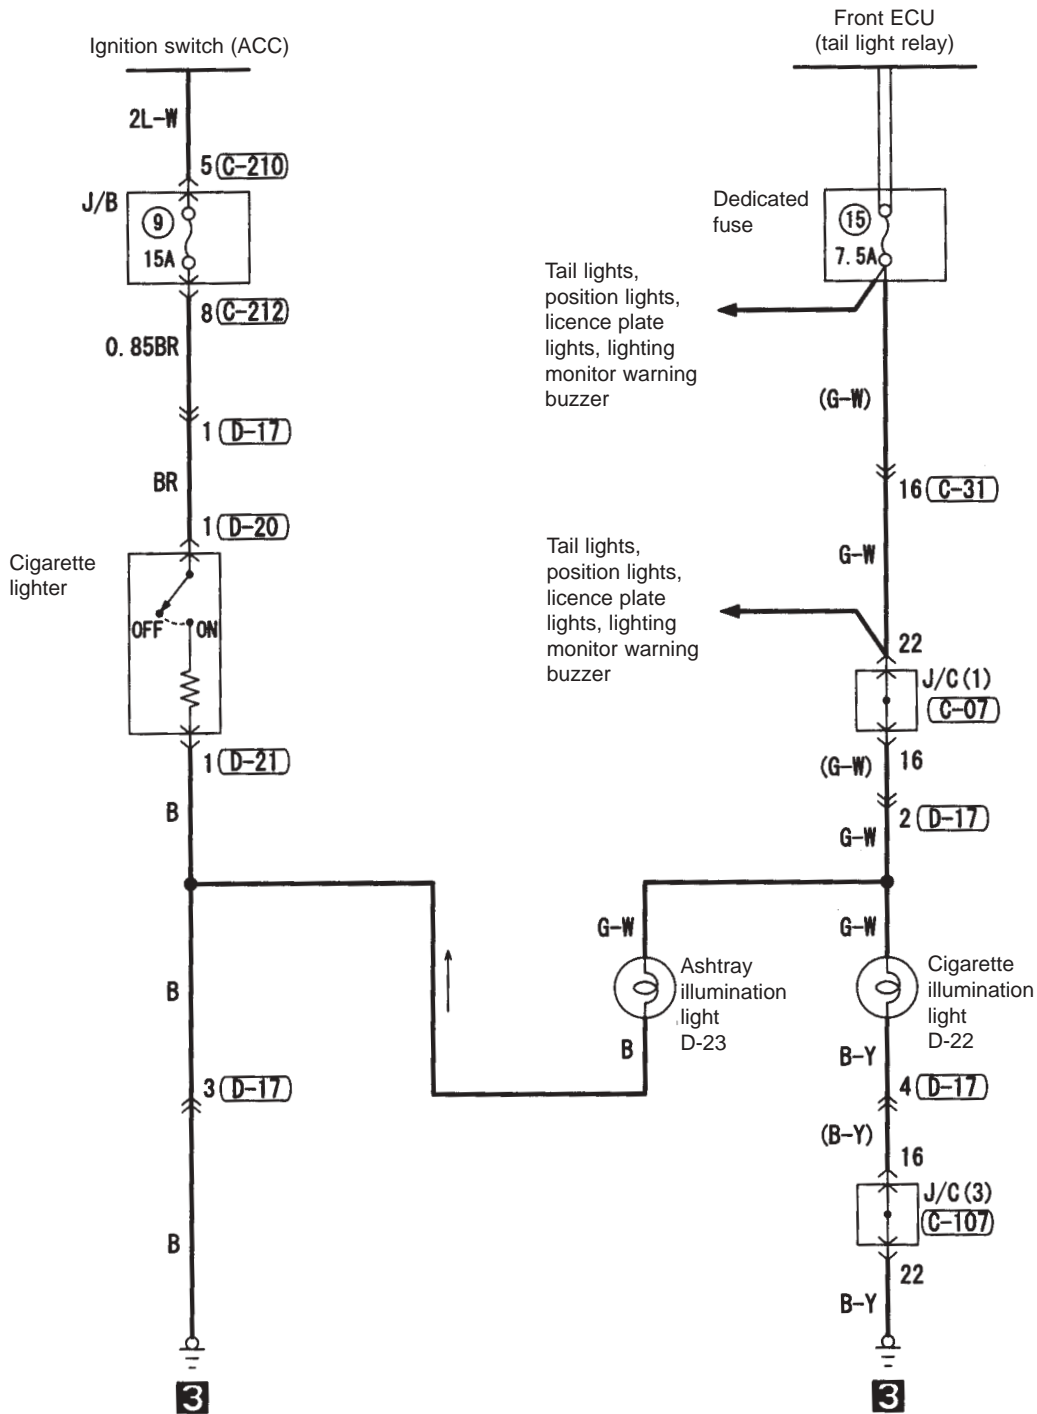

Cigarette lighter, ashtray illumination lights

M3030007800354

1

C-07

D-17

D-20

C-31

D-21