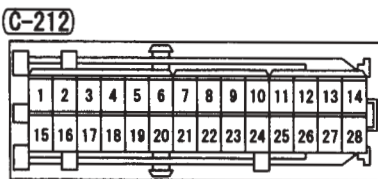

<Notes>

J/B

M3030000200630

Note :
The connector numbers correspond to the layout diagrams,
and to the instrument panel and respective circuit diagrams.

AC209083A0

Note : The triangle symbols in the J/B and relay boxes show the positions that coincide with the triangle marks engraved on the relays.