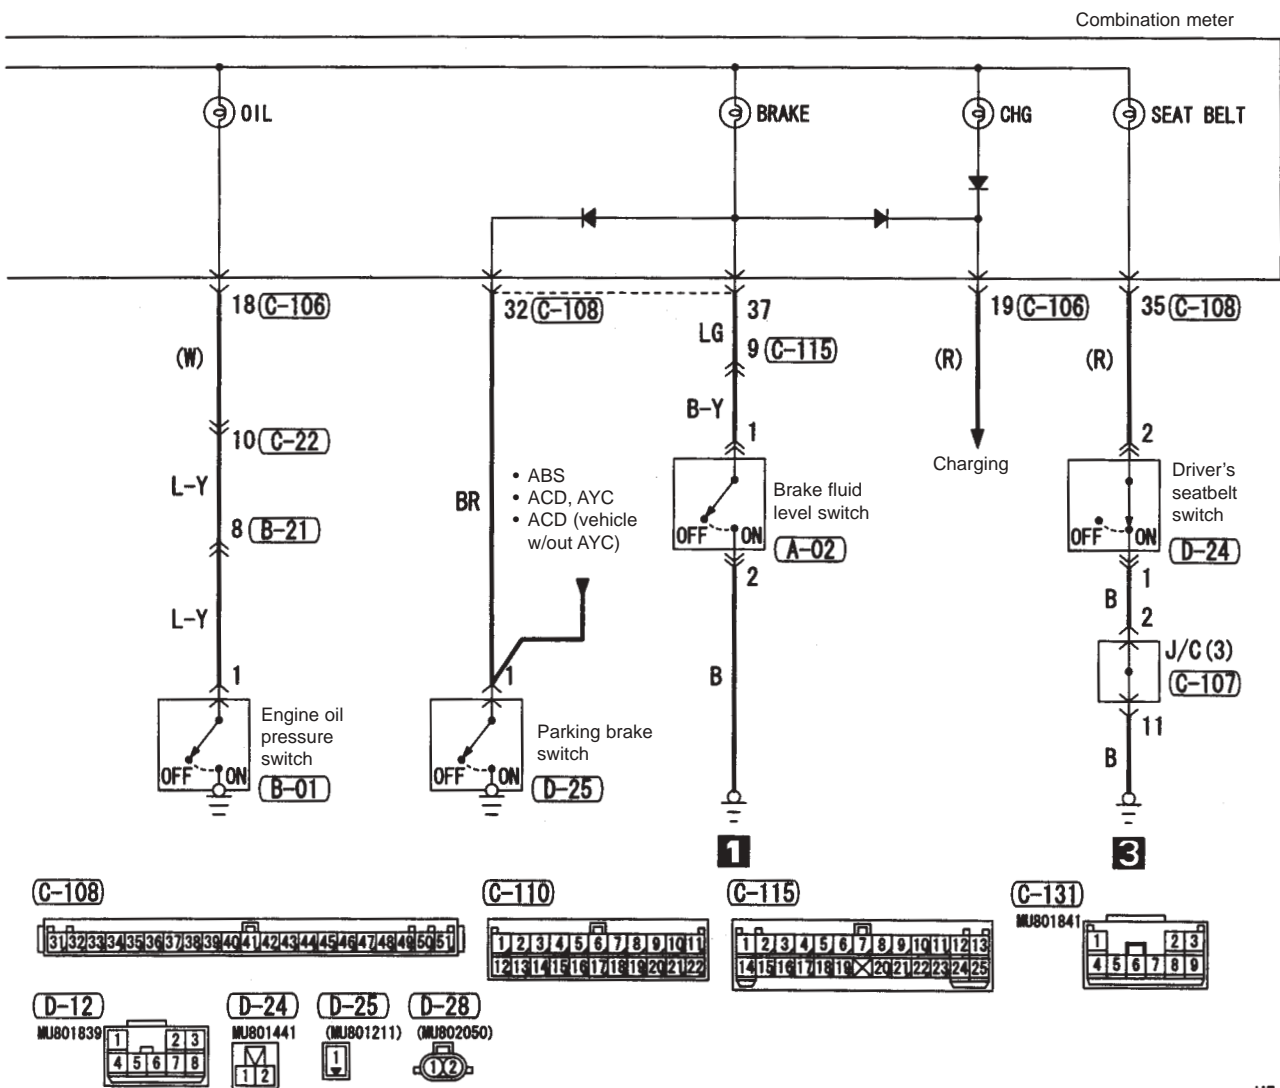

2

Fuel warning light, oil pressure warning light, brake warning light, seatbelt warning light

M3030017900039

1

2

DOOR OPENING / CLOSING CONTROL

Power Windows

M3030004600737