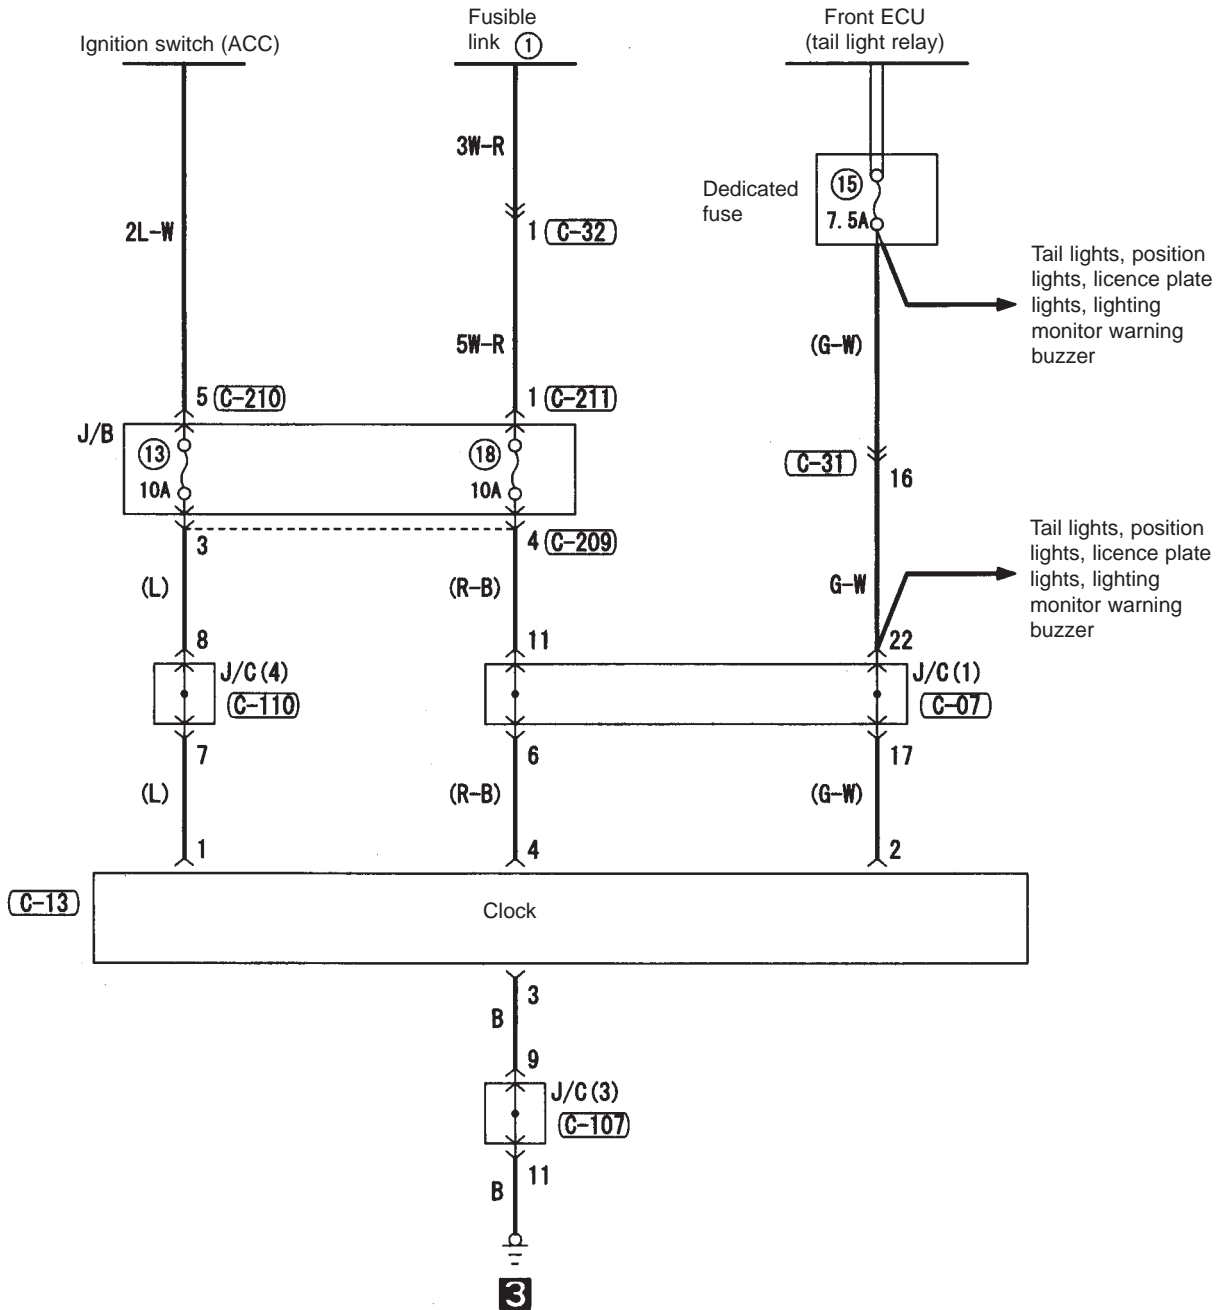

Clock

M3030007700380

1

C-07

C-13

C-31

C-32

C-107

C-110

C-209

C-210

C-211