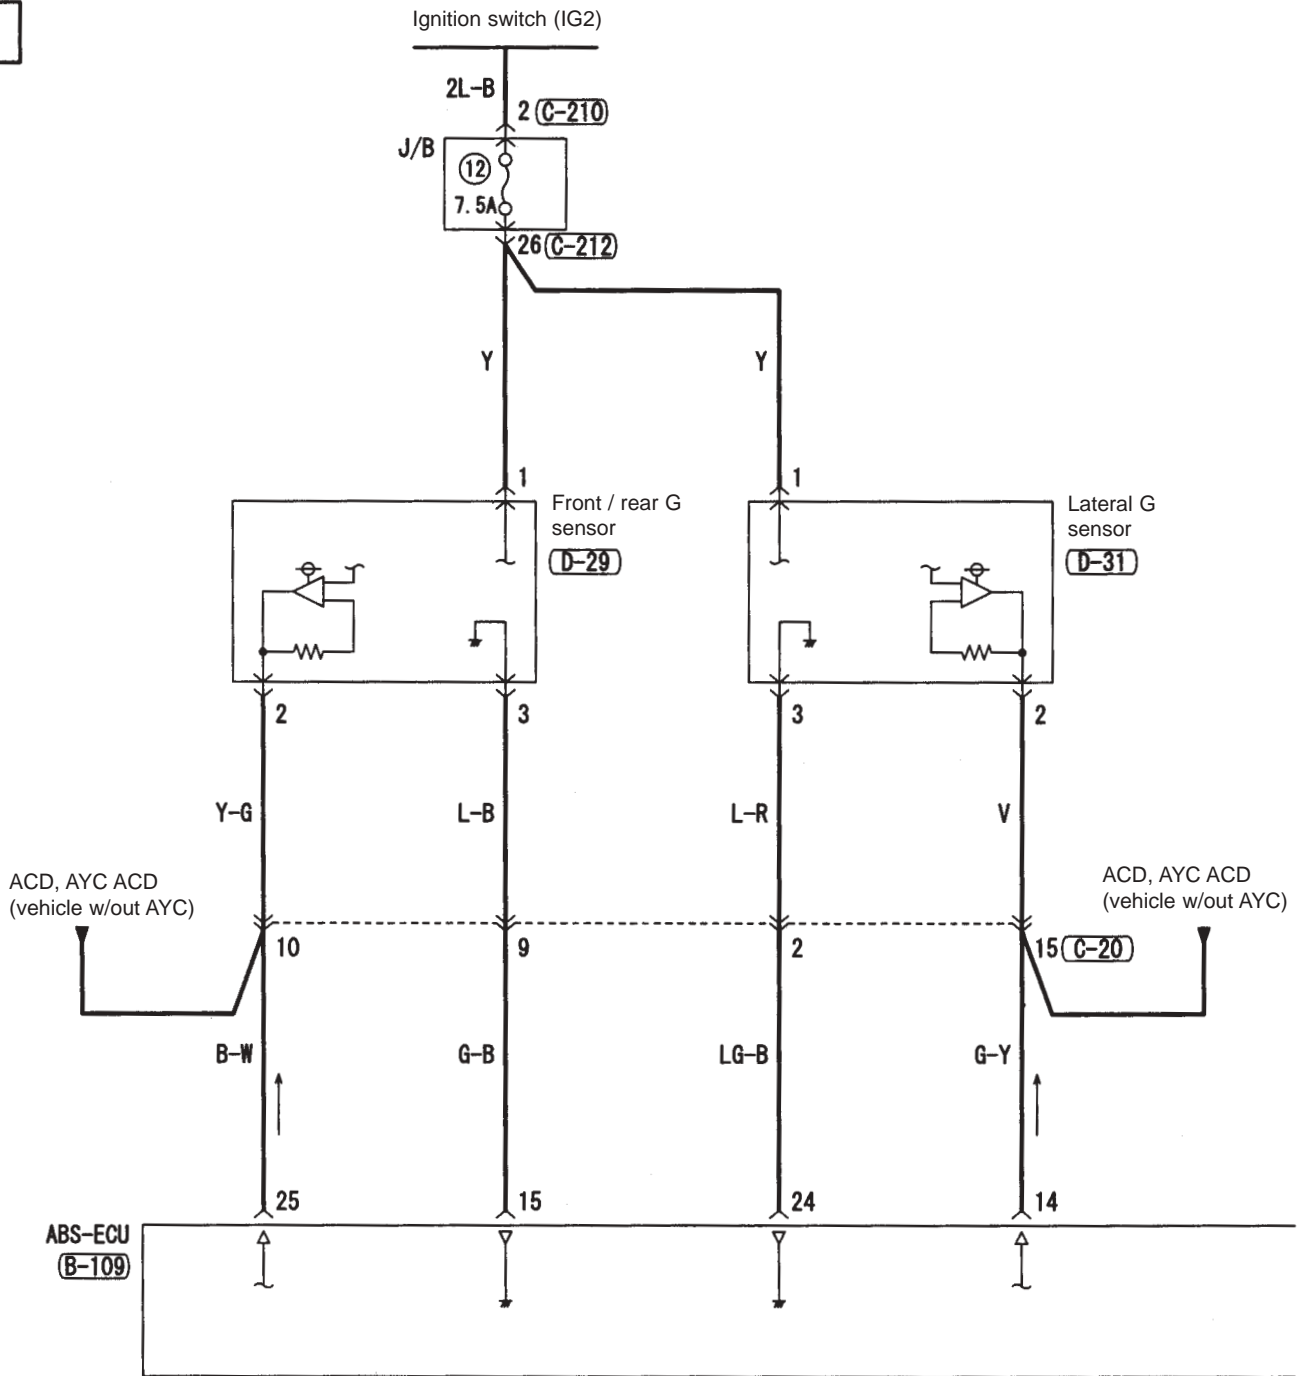

ABS (cont'd)

3

B-109

C-20

C-37

(MU801823)

C-38

(MU801824)