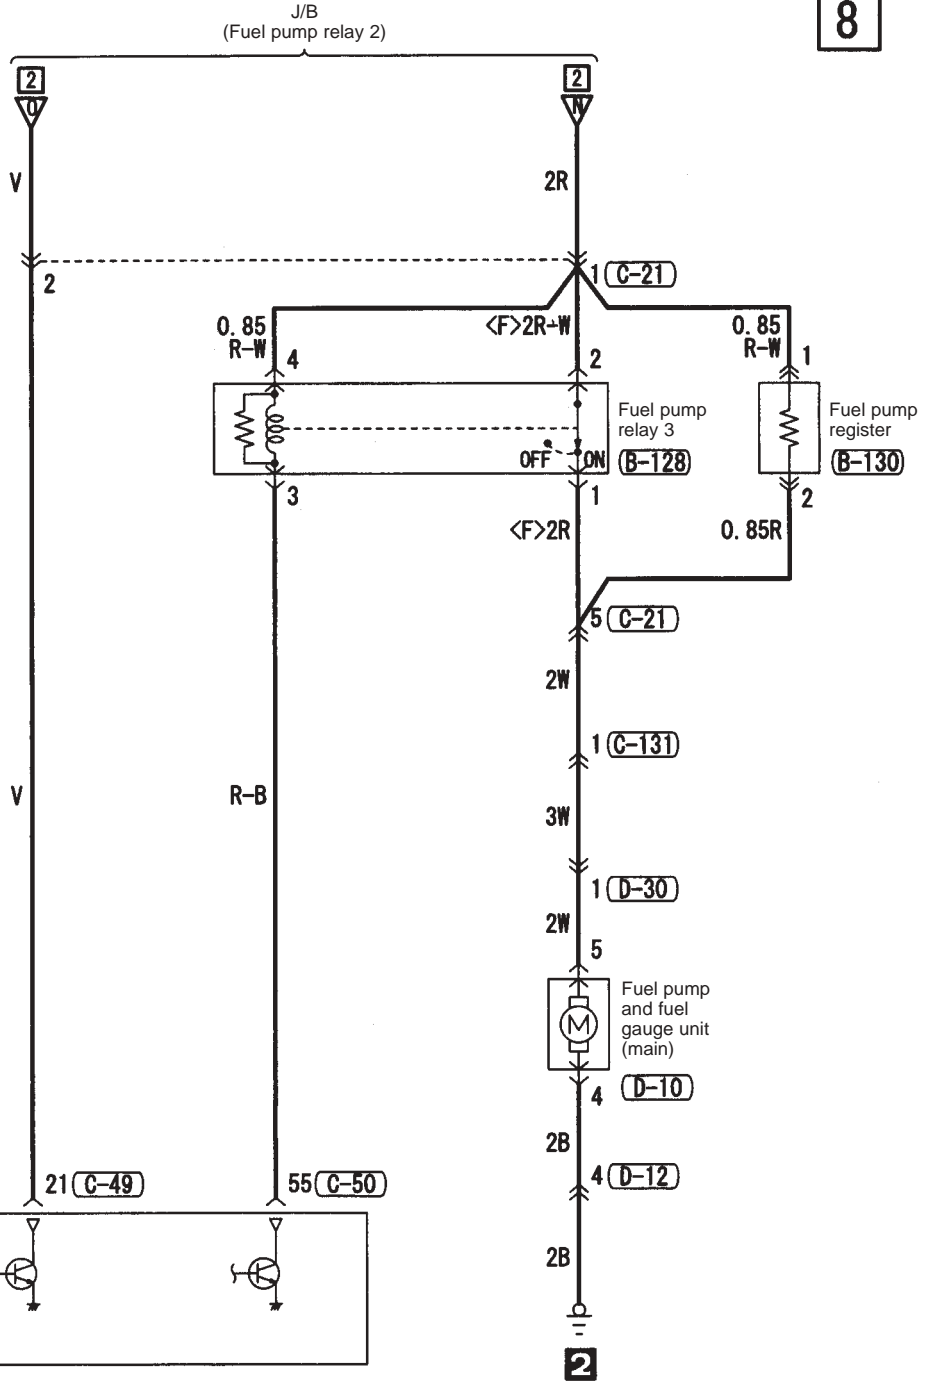

8

Note:

- • Windscreen washer / wiper
- Needle meters
- Electric stowable remote control door mirrors
- Generic spare connector
- Cabin lights, boot compartment lights, ignition key cylinder illumination light, door ajar indicator light

- ACD, AYC
- ACD (vehicle w/out AYC)