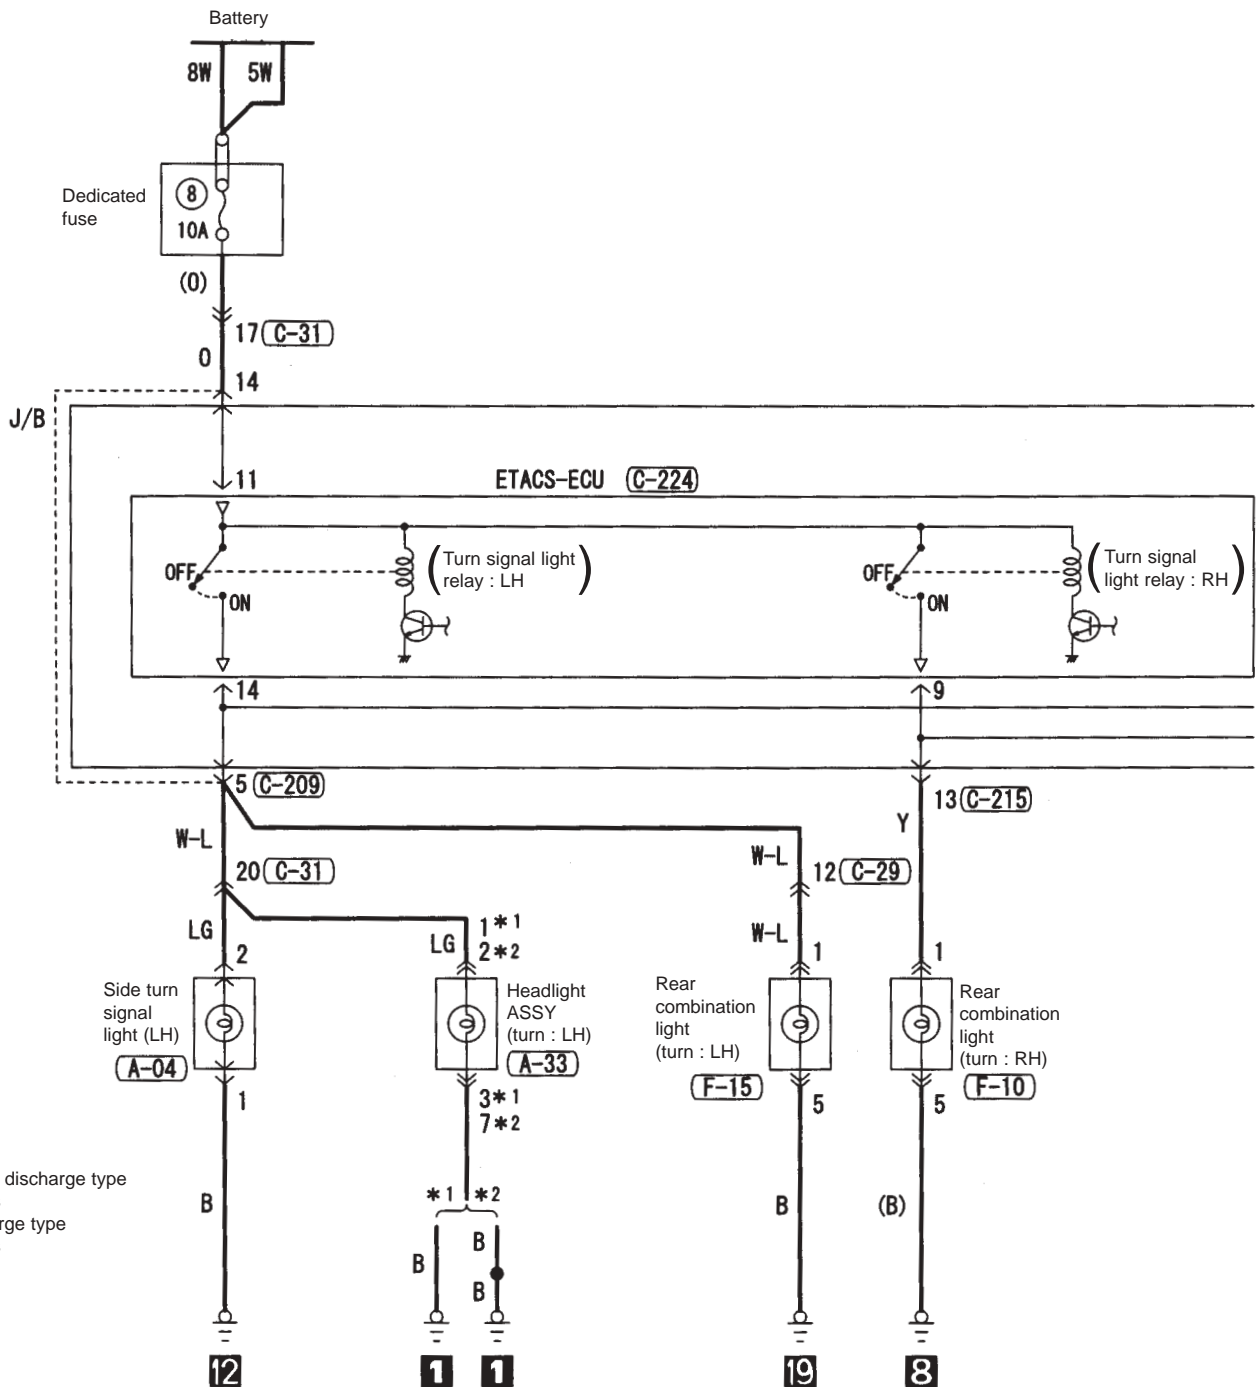

Note:
 * • Intercooler water spray
 • Full auto A/C

SIGNALS

Turn signal lights, hazard lights

M3030002800721

1

Note :
 *1: except discharge type headlights
 *2: discharge type headlights

2

Turn signal lights, hazard lights (cont'd)