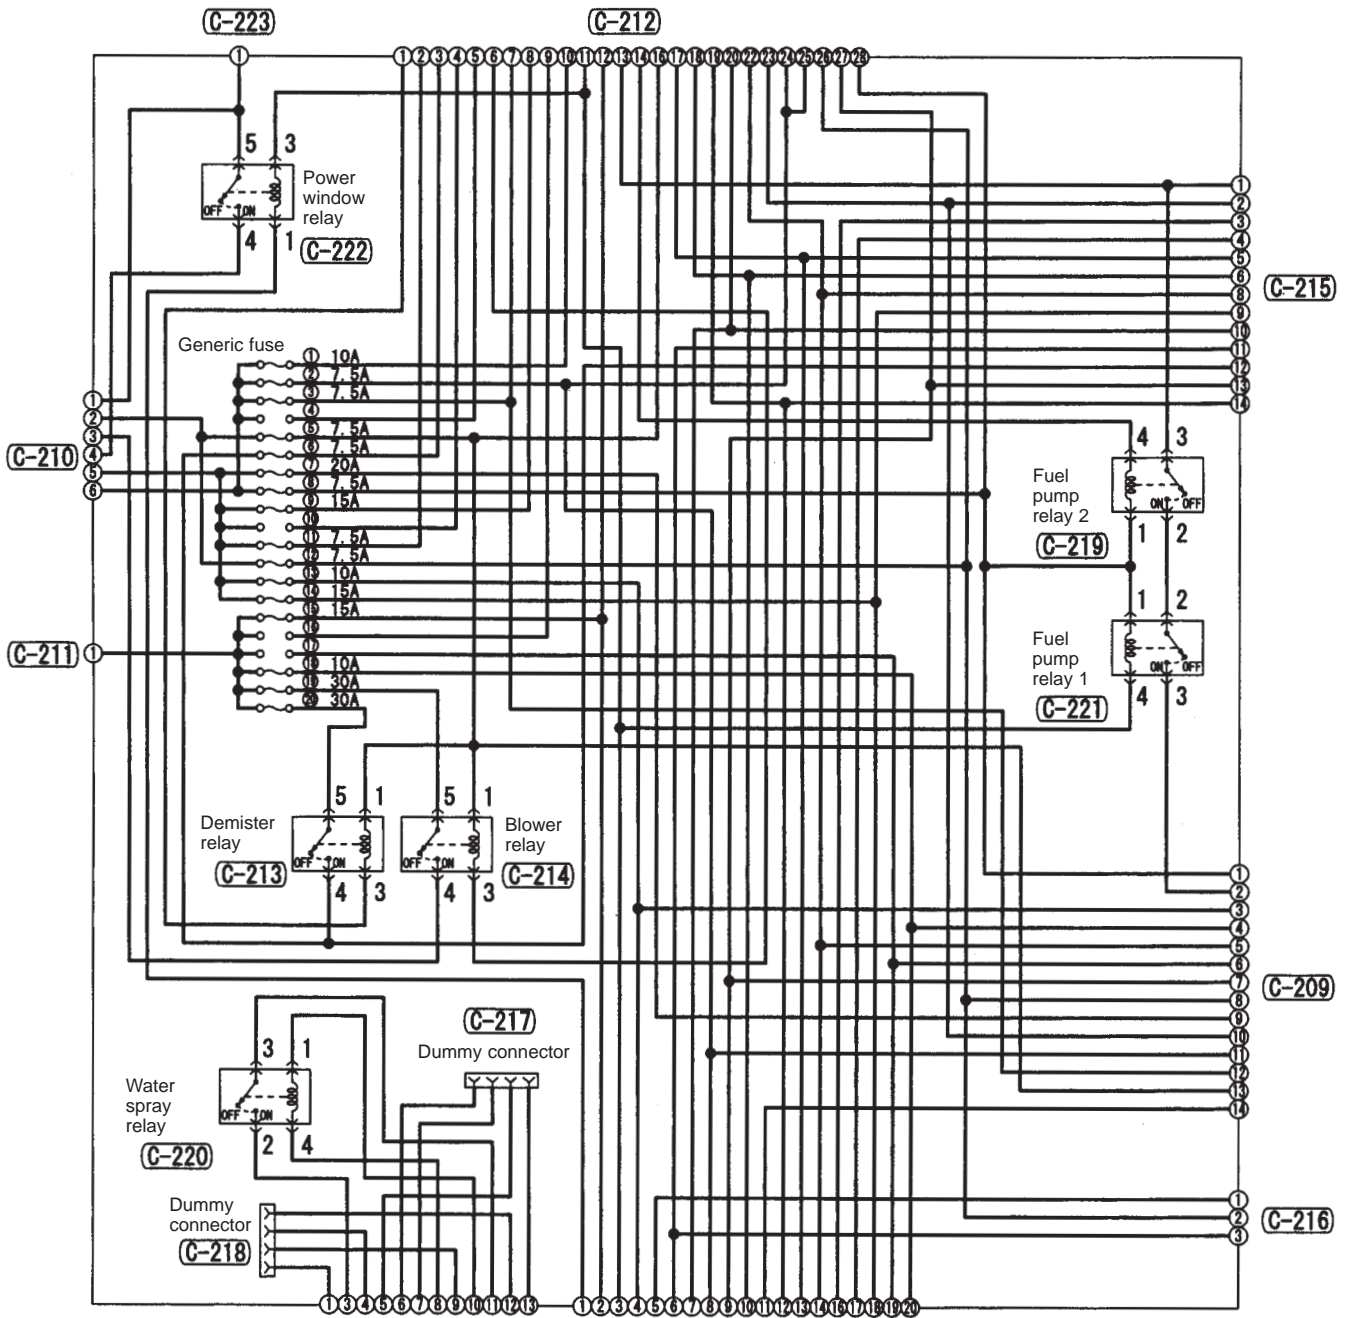

<Notes>

J/B

M3030000200630

Note :
The connector numbers correspond to the layout diagrams,
and to the instrument panel and respective circuit diagrams.

AC209083A0

Note : The triangle symbols in the J/B and relay boxes show the positions that coincide with the triangle marks engraved on the relays.