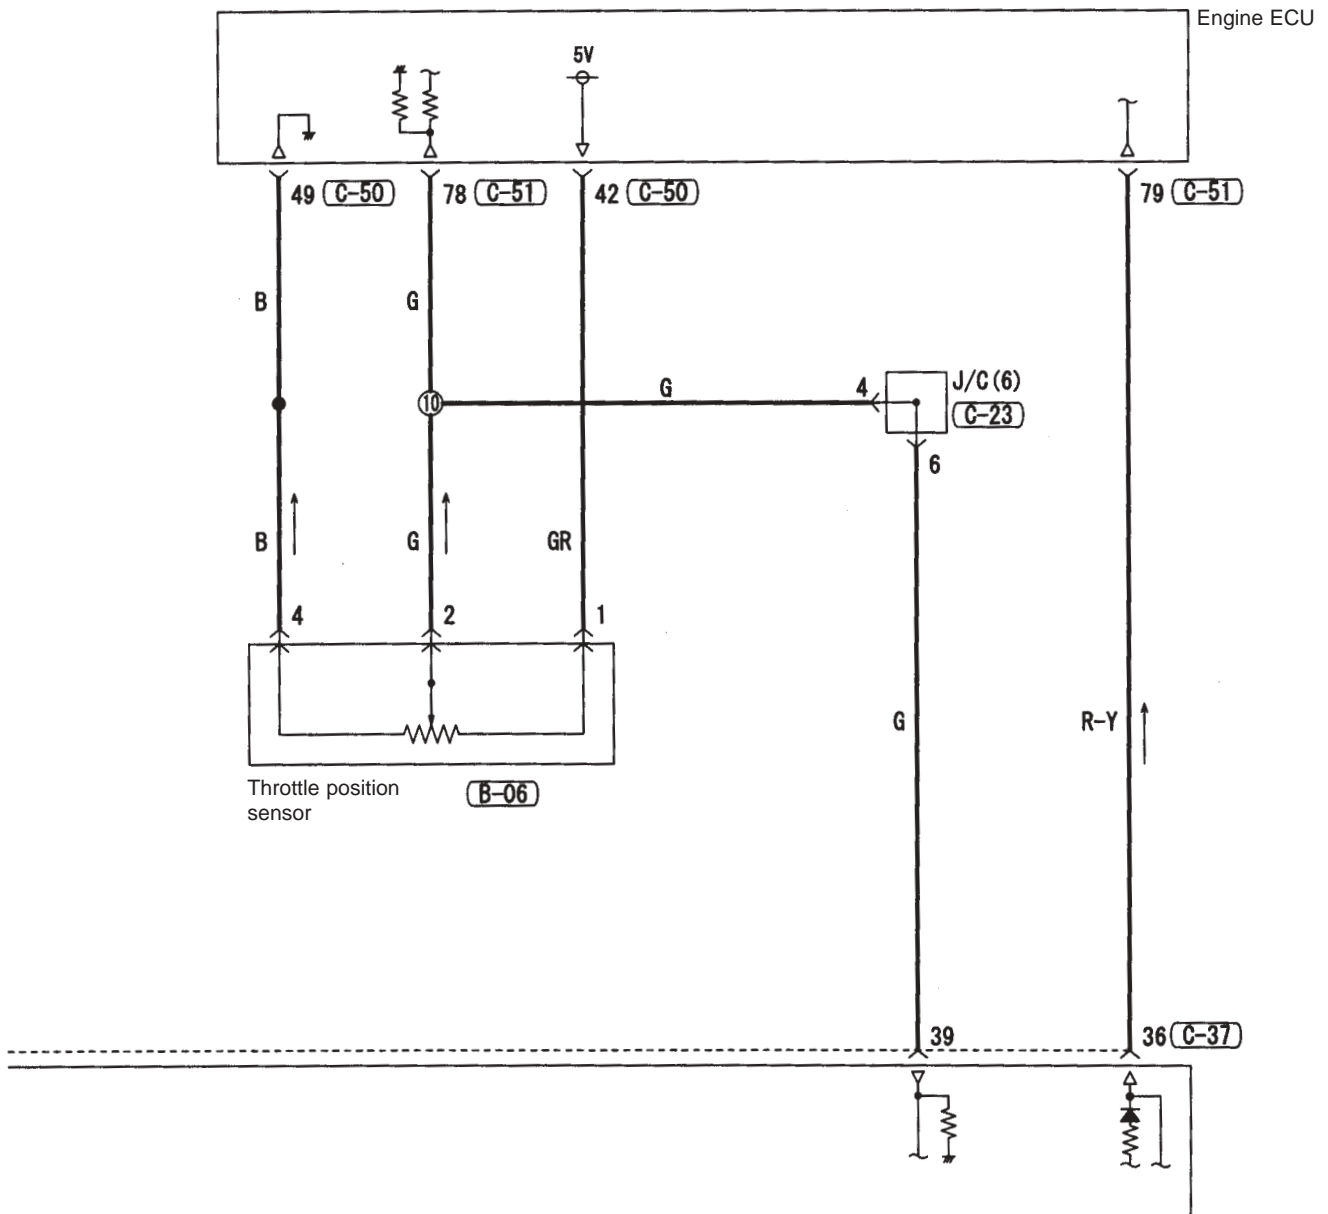

4

C-37 (MUJ801823)

31	32	33	34	35	36	37	38	39	40	41
42	43	44	45	46	47	48	49	50	51	52

C-50 (MUJ803782)

41	42	43	44	45	46	47					
48	49	50	51	52	53	54	55	56	57	58	59
60	61	62	63	64	65	66	67	68			

C-51 (MUJ803783)

71	72	73	74	75	76	77						
78	79	80	81	82	83	84	85	86	87	88	89	90
91	92	93	94	95	96	97	98	99	100			

C-106

1	2	3	4	5	6	7	8	9	10	11	12	13	14	15	16	17	18	19	20	21