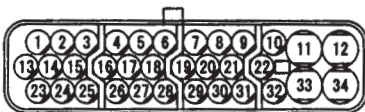

ABS (cont'd)

3

B-109

C-20

C-37

(MU801823)

C-38

(MU801824)