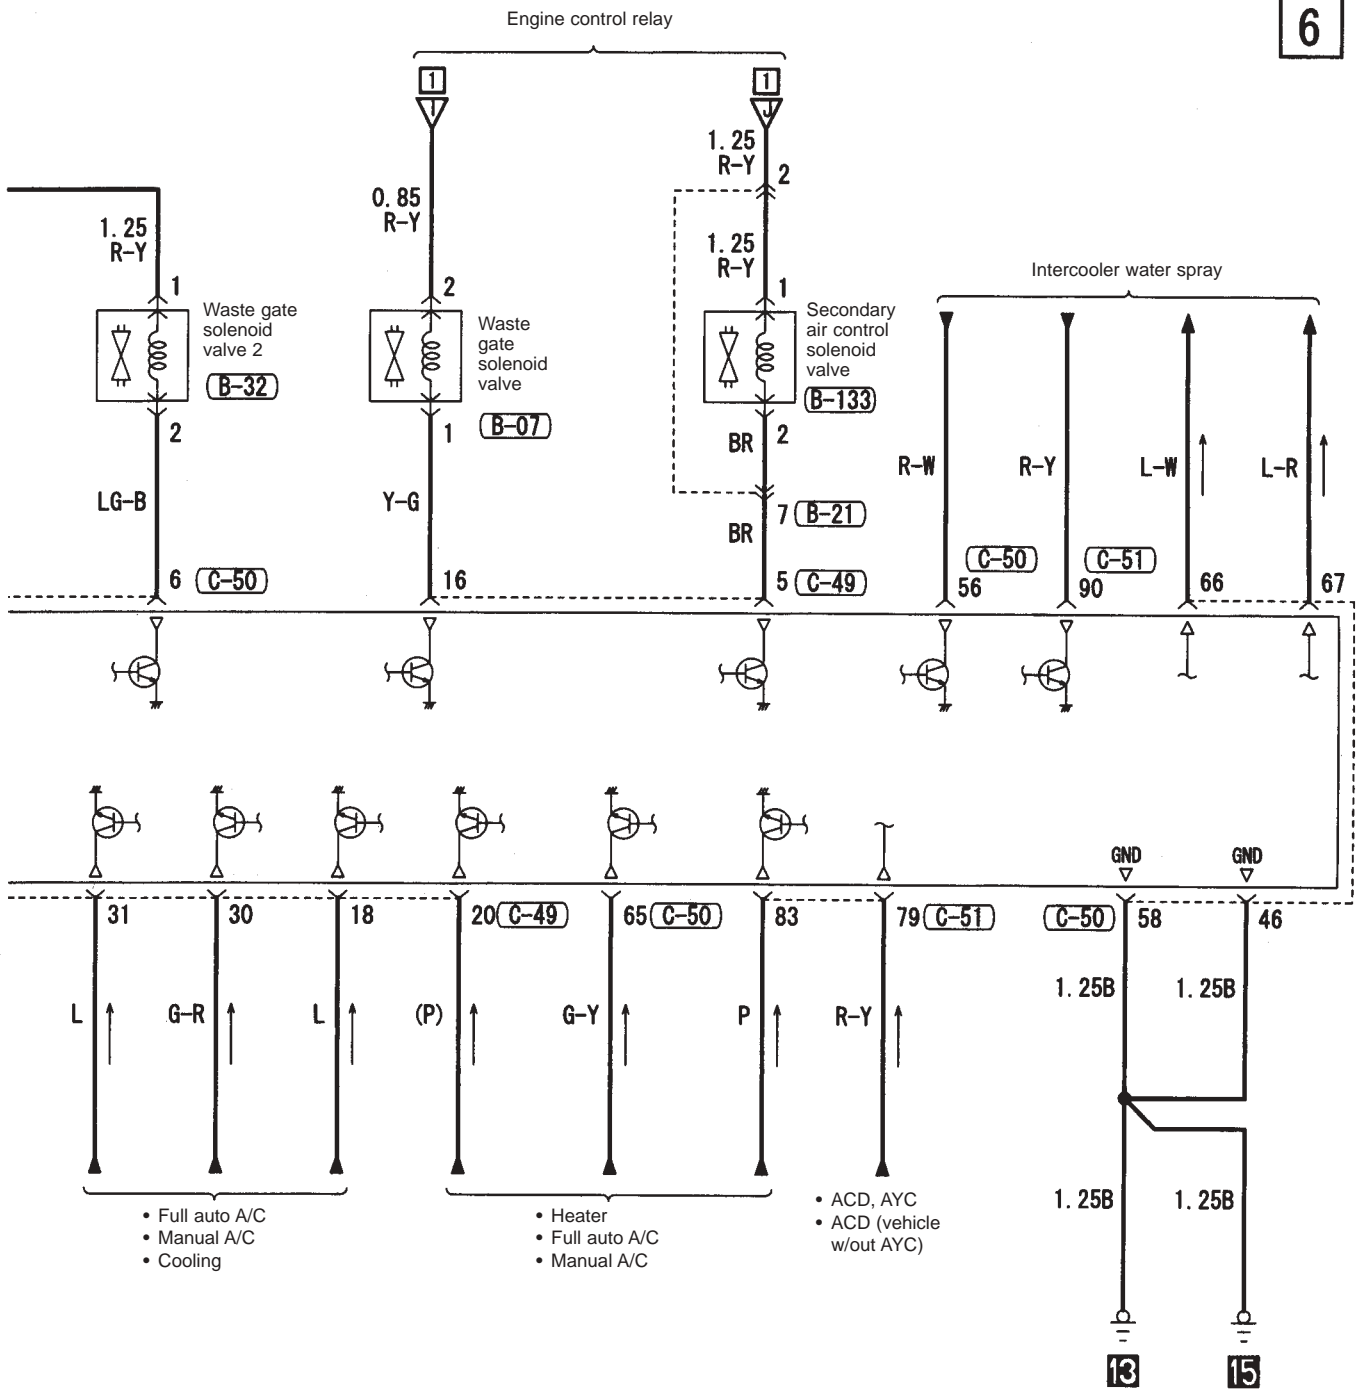

6

- Full auto A/C
- Manual A/C
- Cooling

- Heater
- Full auto A/C
- Manual A/C

- ACD, AYC
- ACD (vehicle w/out AYC)

C-23

1	2	3	4	5	6	7	8	9	10	11
12	13	14	15	16	17	18	19	20	21	22
23	24	25	26	27	28	29	30	31	32	33

C-34

1	2	3	4	5	6	7
8	9	10	11	12	13	14
15	16	17	18	19	20	21

C-49

(MJ803784)

1	2	3	4	5	6	7	8
9	10	11	12	13	14	15	16
17	18	19	20	21	22	23	24
25	26	27	28	29	30	31	32
33	34	35					

C-50

(MJ803782)

41	42	43	44	45	46	47
48	49	50	51	52	53	54
55	56	57	58	59	60	61
62	63	64	65	66	67	68