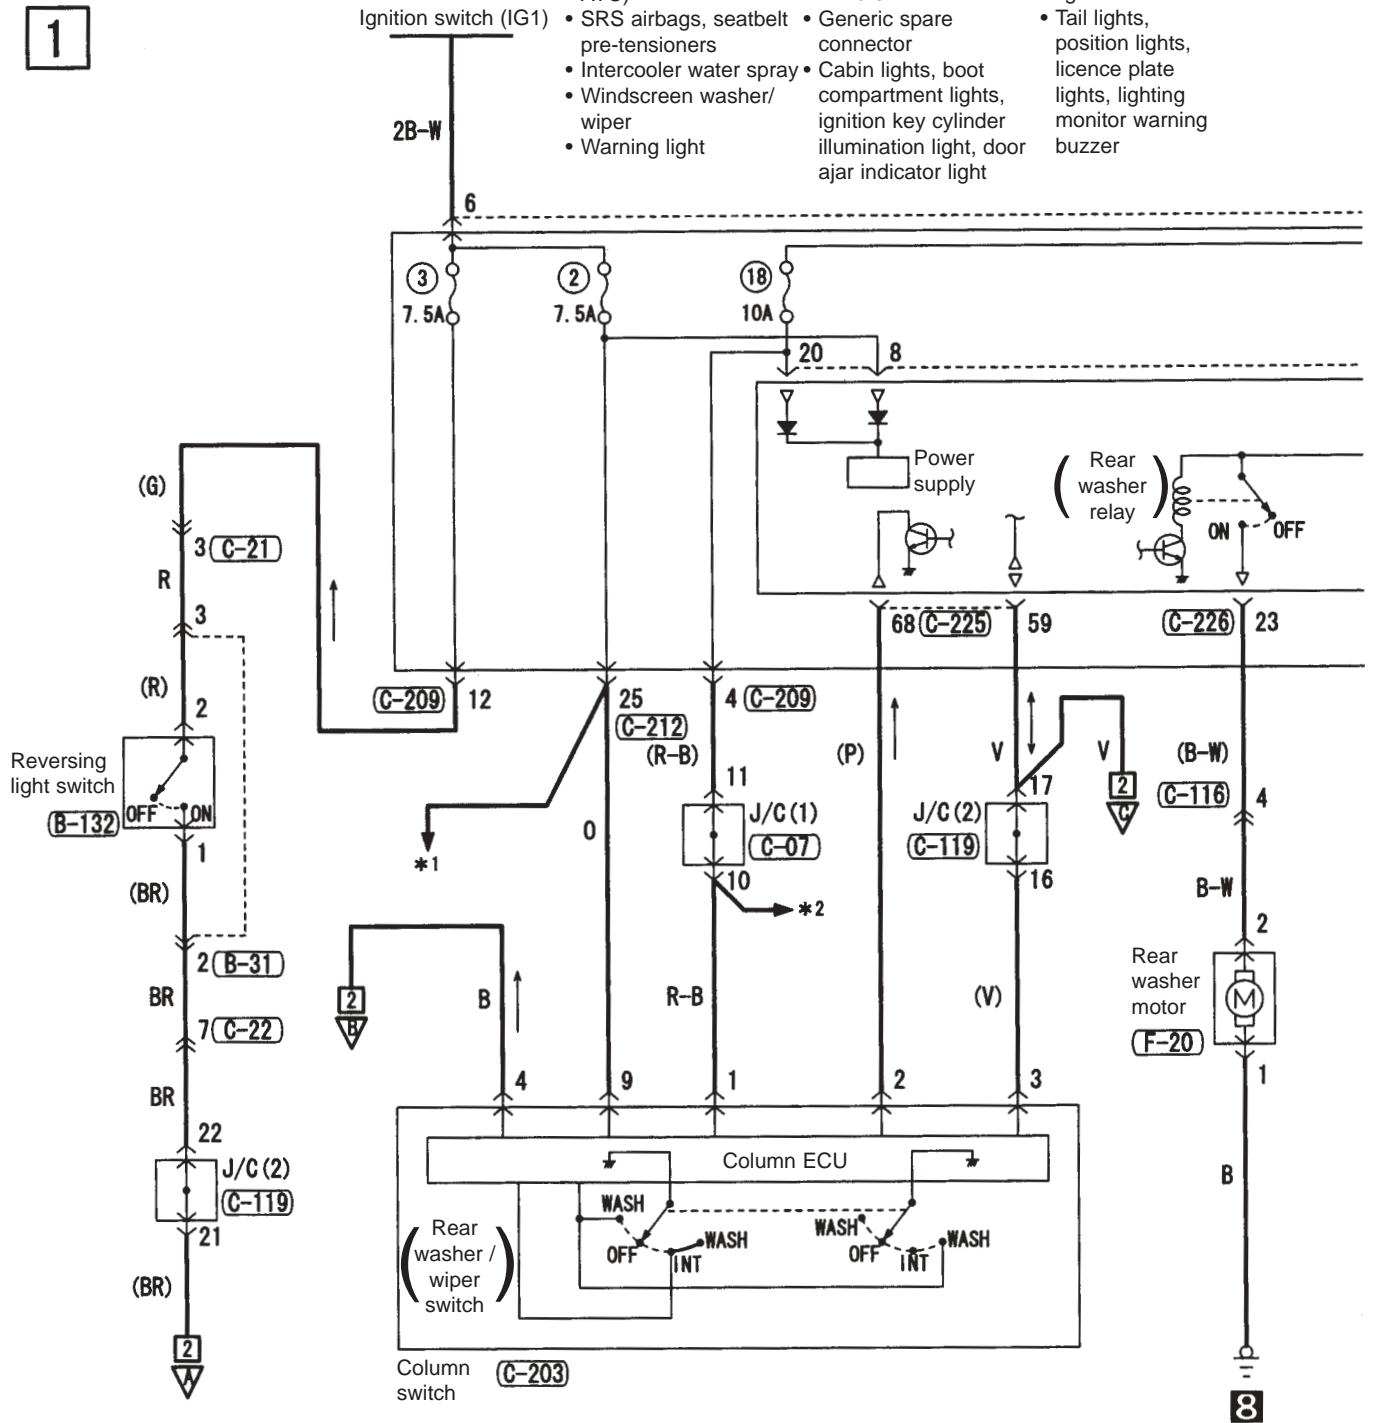

Rear washer / wiper

M3030006200713

Note:

*1 :

- ABS
- ACD, AYC
- ACD (vehicle w/out AYC)
- SRS airbags, seatbelt pre-tensioners
- Intercooler water spray
- Windscreen washer/wiper
- Warning light

- Engine control
- Needle meters
- Charging
- Electric stowable remote control door mirrors
- Generic spare connector
- Cabin lights, boot compartment lights, ignition key cylinder illumination light, door ajar indicator light

*2 :

- Windscreen washer / wiper
- Turn signal lights, hazard lights
- Tail lights, position lights, licence plate lights, lighting monitor warning buzzer
- Fog lamps
- Headlights
- Headlight levelling system

1