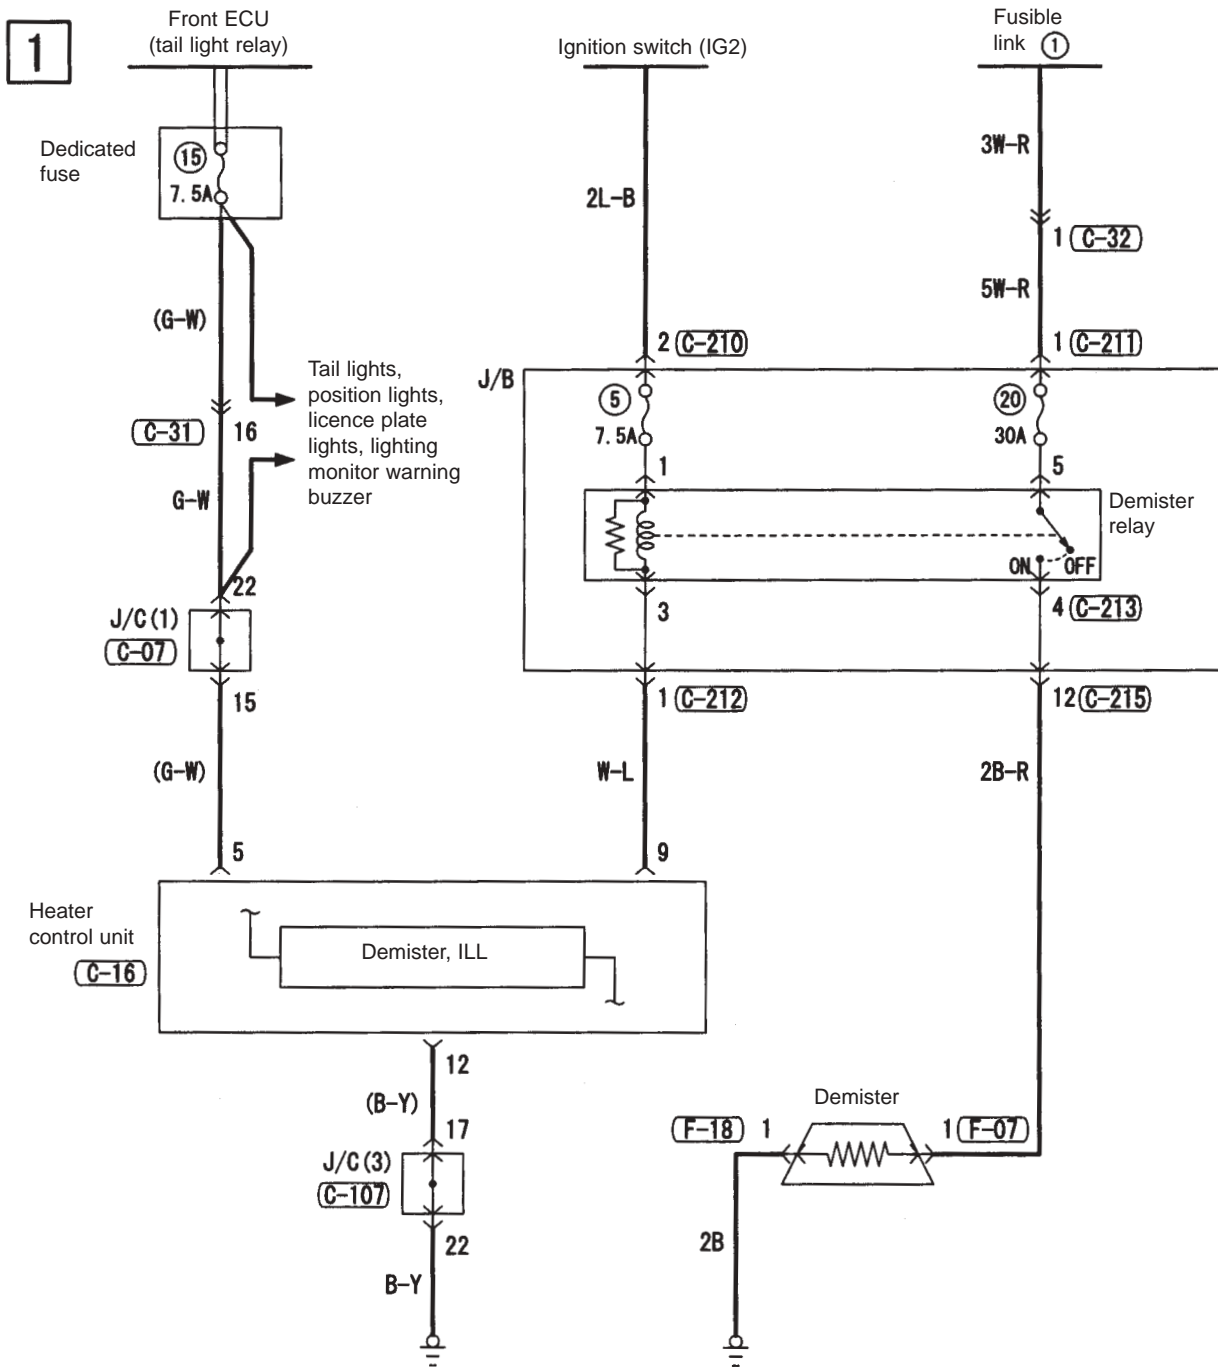

Demister (vehicle with heater or manual air-conditioning)

M3030020100679