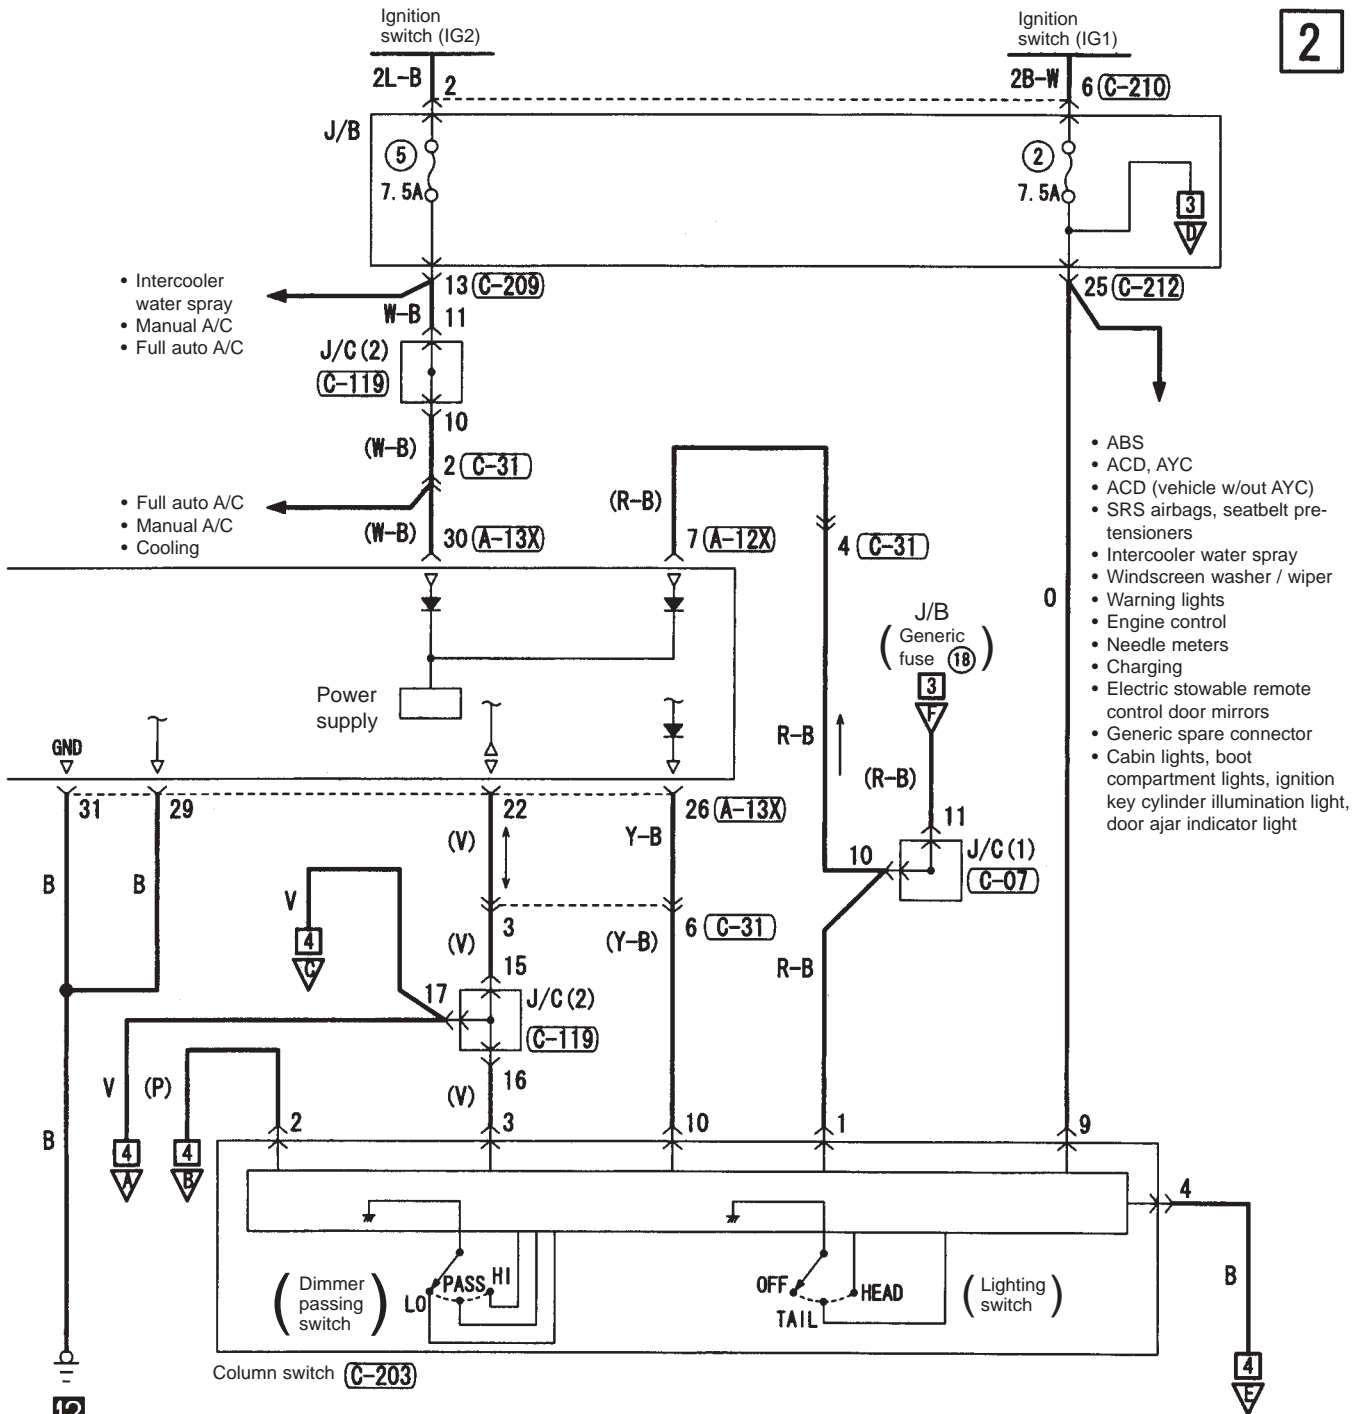

2

- Intercooler water spray
- Manual A/C
- Full auto A/C

- Full auto A/C
- Manual A/C
- Cooling

- ABS
- ACD, AYC
- ACD (vehicle w/out AYC)
- SRS airbags, seatbelt pretensioners
- Intercooler water spray
- Windscreen washer / wiper
- Warning lights
- Engine control
- Needle meters
- Charging
- Electric stowable remote control door mirrors
- Generic spare connector
- Cabin lights, boot compartment lights, ignition key cylinder illumination light, door ajar indicator light

C-31

1	2	3	4	5	6	7	8	9	10	11	12	13
14	15	16	17	18	19	20	21	22	23	24	25	

C-106

1	2	3	4	5	6	7	8	9	10	11	12	13	14	15	16	17	18	19	20	21

C-119

1	2	3	4	5	6	7	8	9	10	11
12	13	14	15	16	17	18	19	20	21	22

C-203 (MJ801514)

1	2	3	4	5
6	7	8	9	10

C-209 (MJ801857)

1	2	3	4	5	6		
7	8	9	10	11	12	13	14