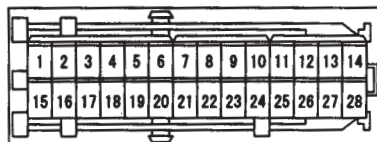

C-31

C-106

C-108

C-212