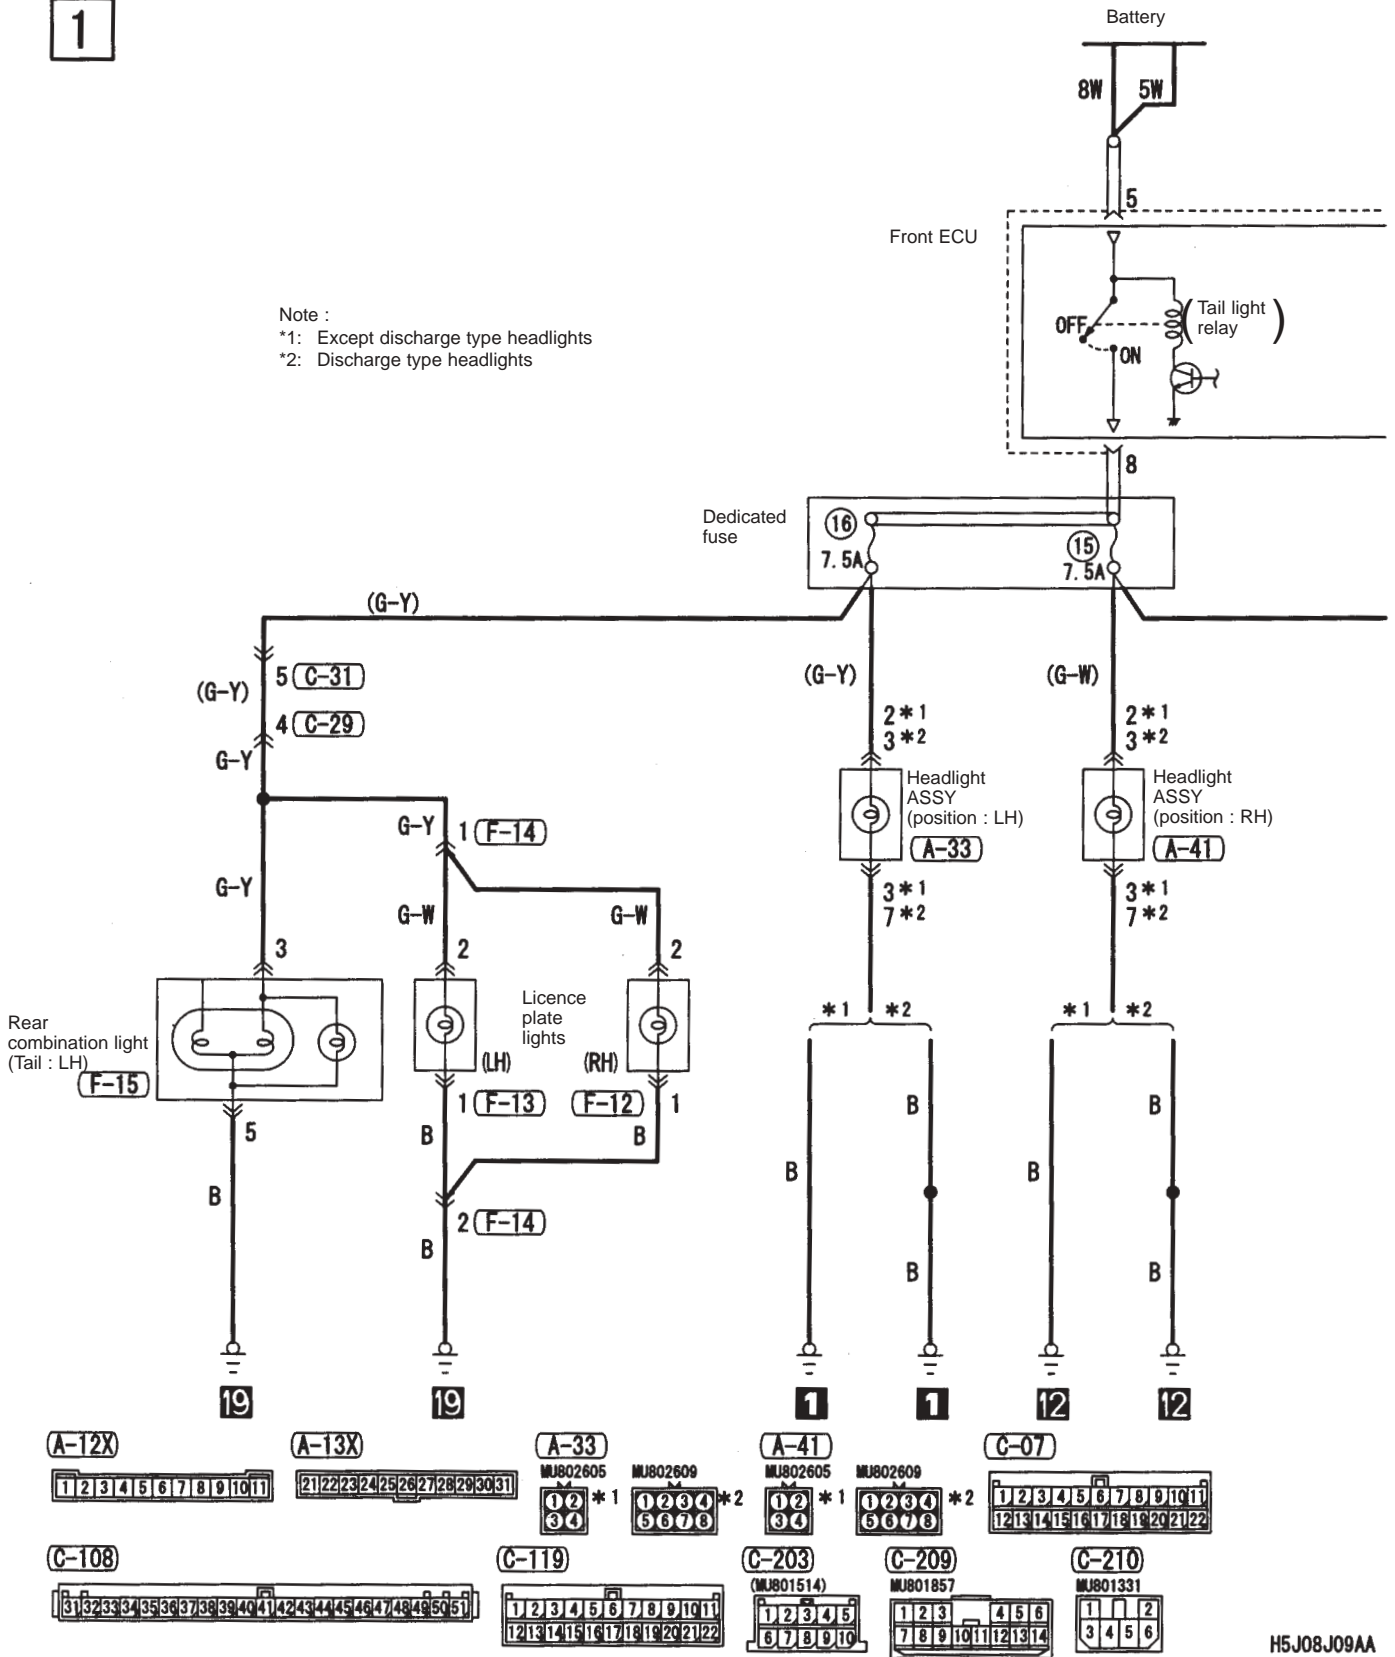

Tail light, front side light, licence plate light, lighting monitor buzzer

M3030001700445

1

Note :

- *1: Except discharge type headlights
- *2: Discharge type headlights