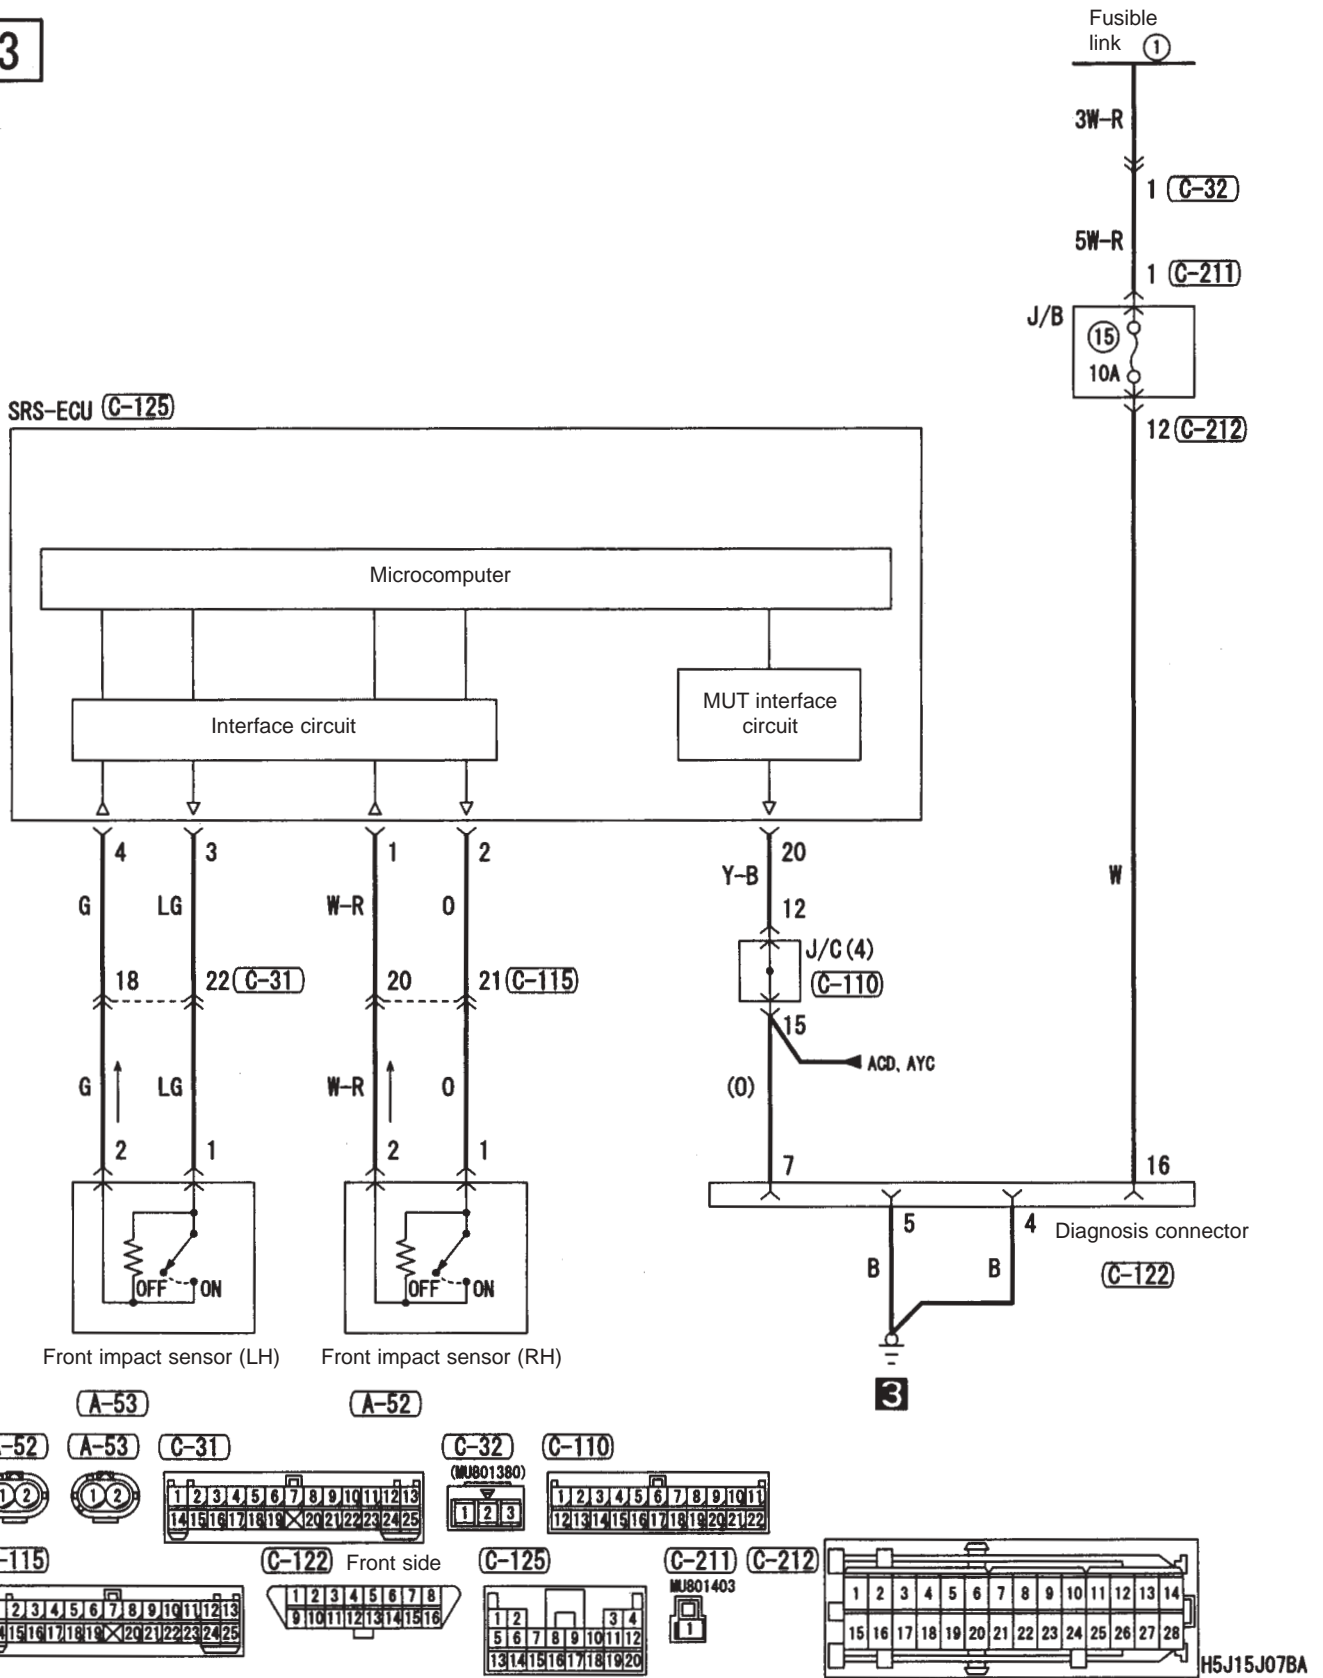

SRS airbags, seatbelt pre-tensioners (vehicle without front passenger's airbag) (cont'd)

3