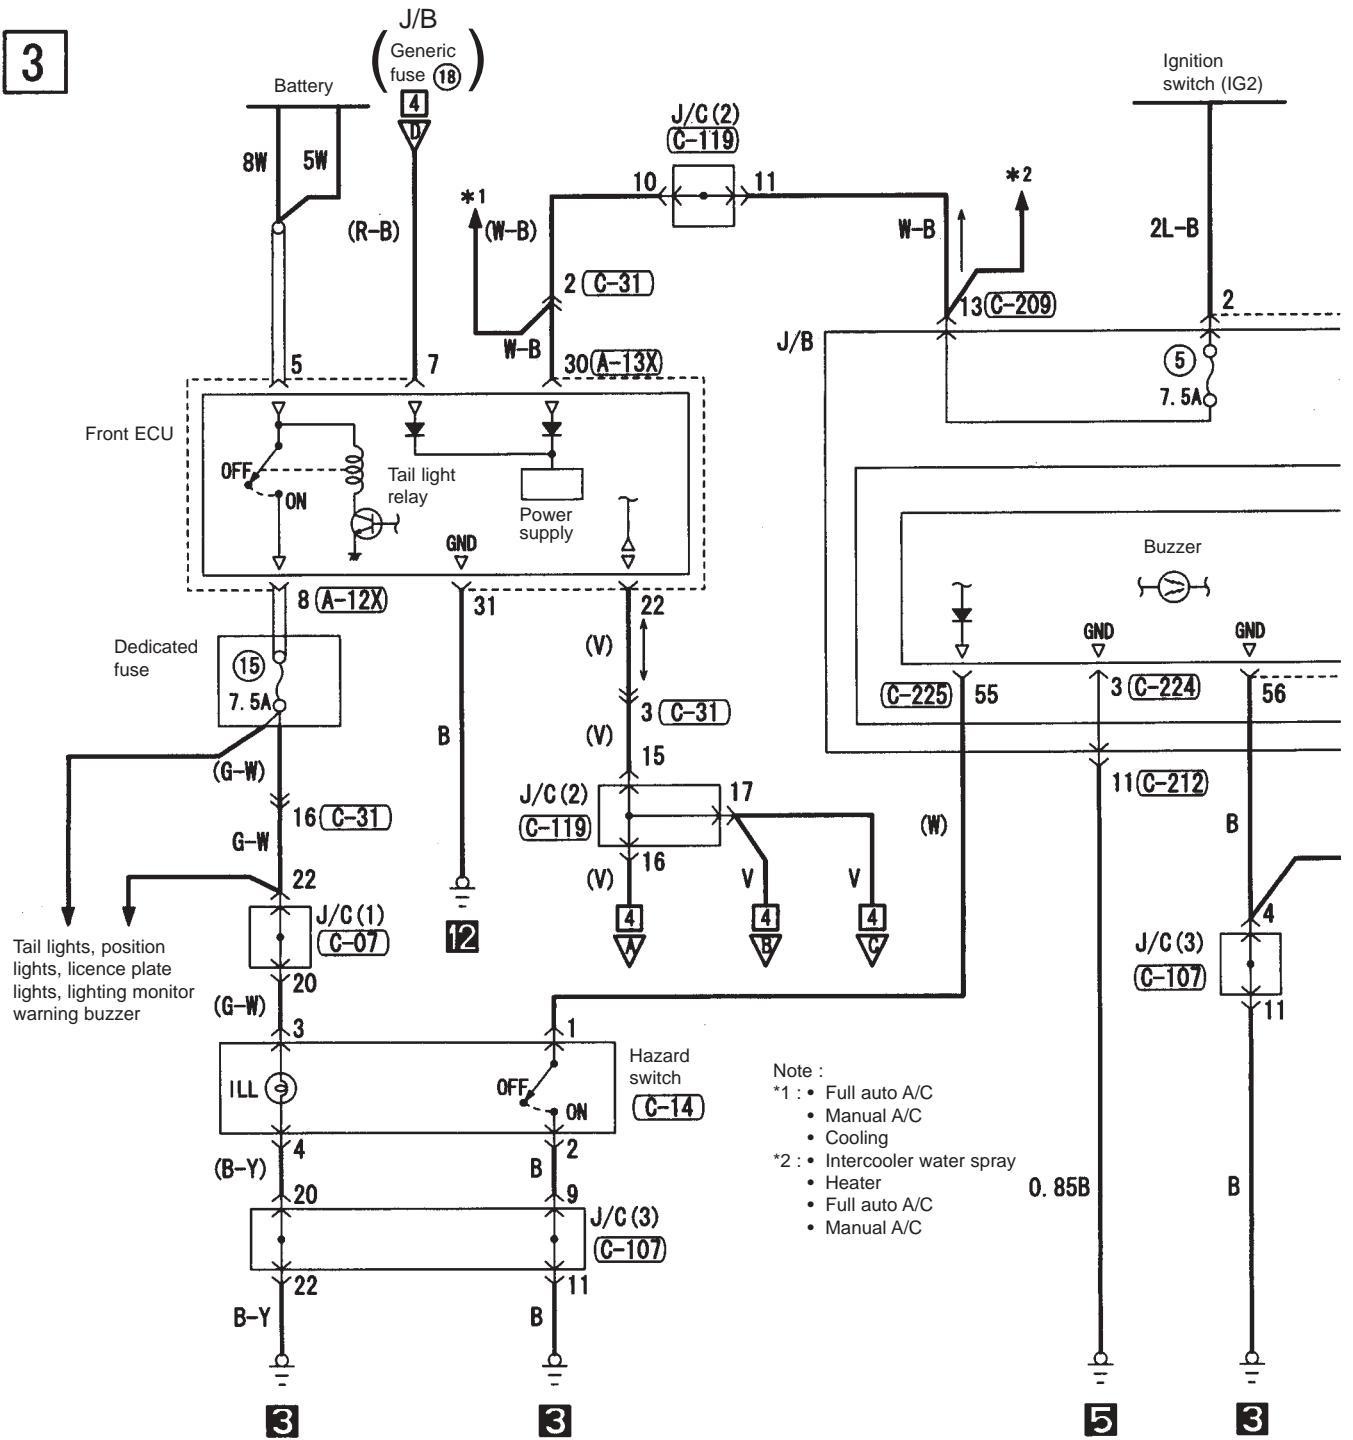

Turn signal lights, hazard lights (cont'd)

3

Note :
*1 : • Full auto A/C
• Manual A/C
• Cooling
*2 : Intercooler water spray
• Heater
• Full auto A/C
• Manual A/C