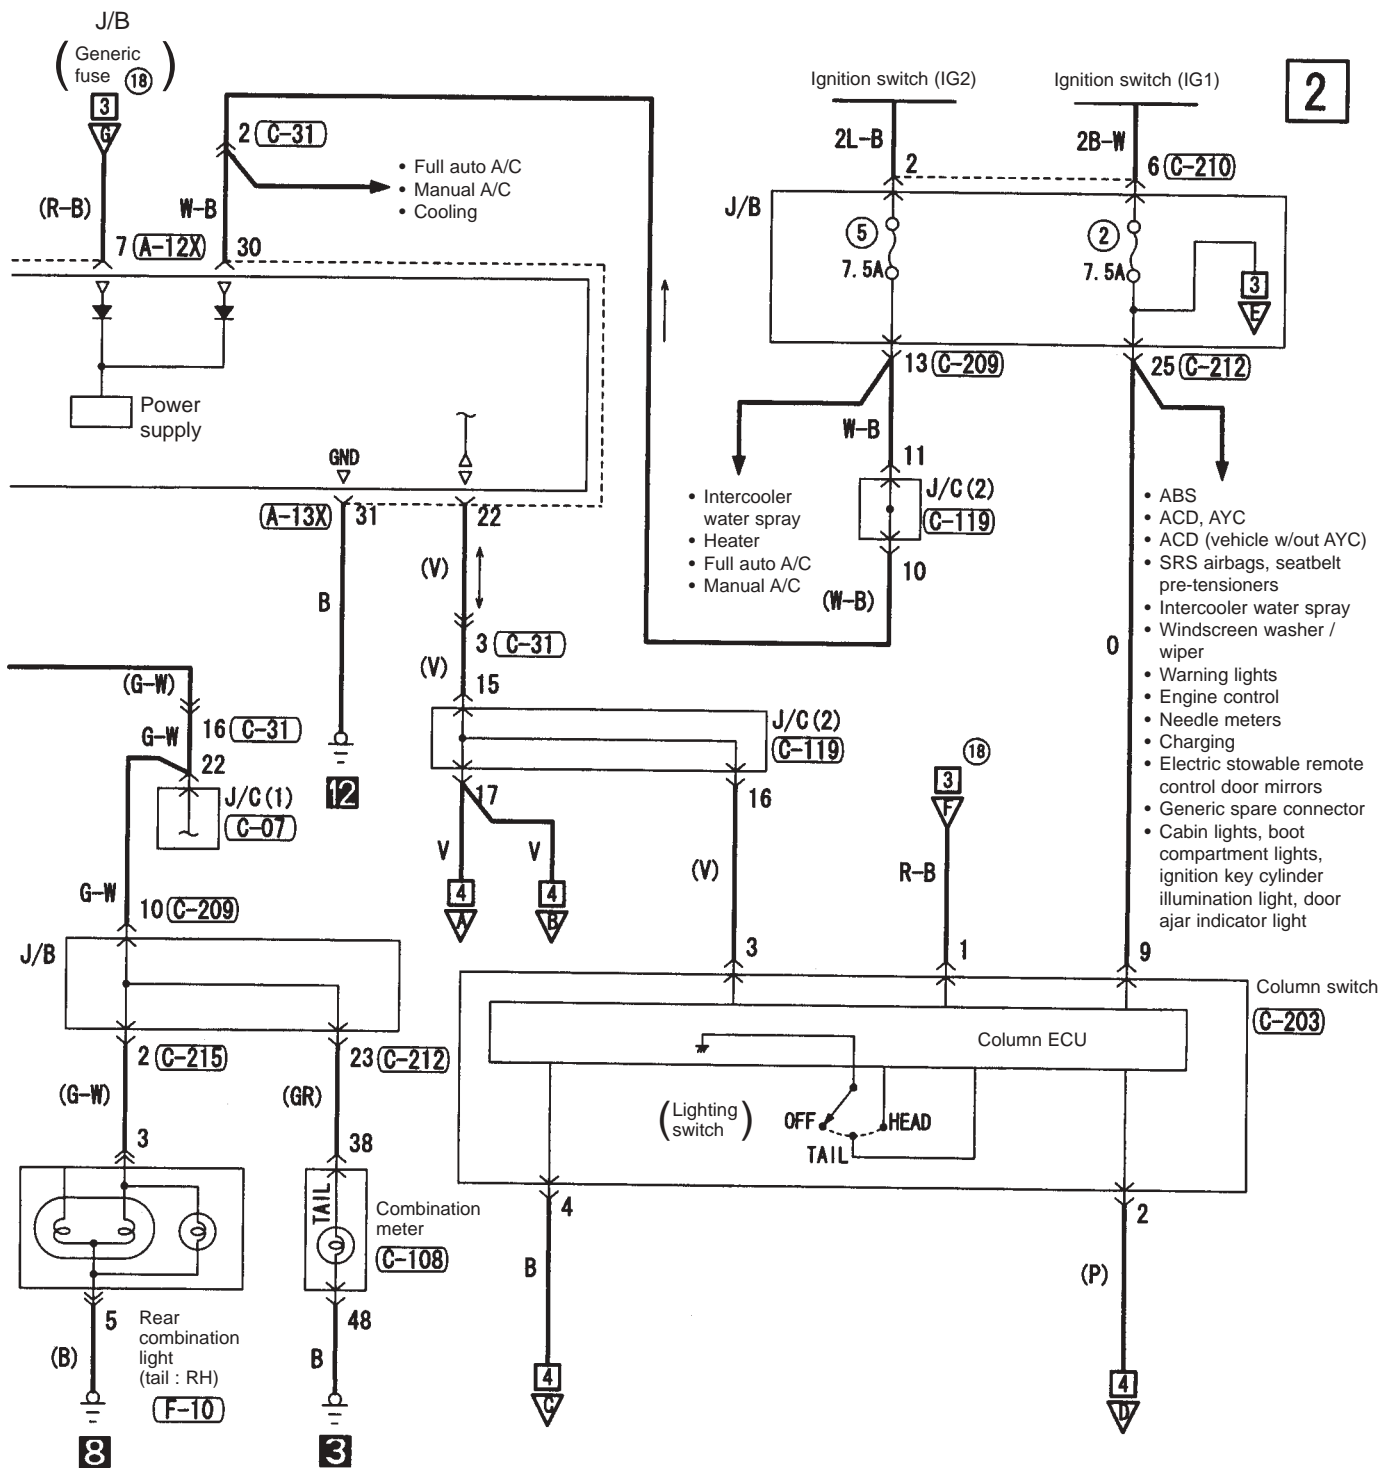

2

- Full auto A/C
- Manual A/C
- Cooling
- Intercooler water spray
- Heater
- Full auto A/C
- Manual A/C
- ABS
- ACD, AYC
- ACD (vehicle w/out AYC)
- SRS airbags, seatbelt pre-tensioners
- Intercooler water spray
- Windscreen washer / wiper
- Warning lights
- Engine control
- Needle meters
- Charging
- Electric stowable remote control door mirrors
- Generic spare connector
- Cabin lights, boot compartment lights, ignition key cylinder illumination light, door ajar indicator light