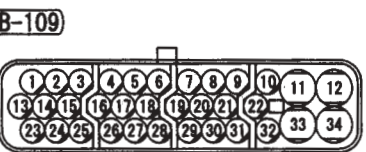

ABS (cont'd)

5