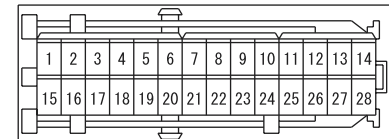

C-05

C-06

C-129

C-211

C-214