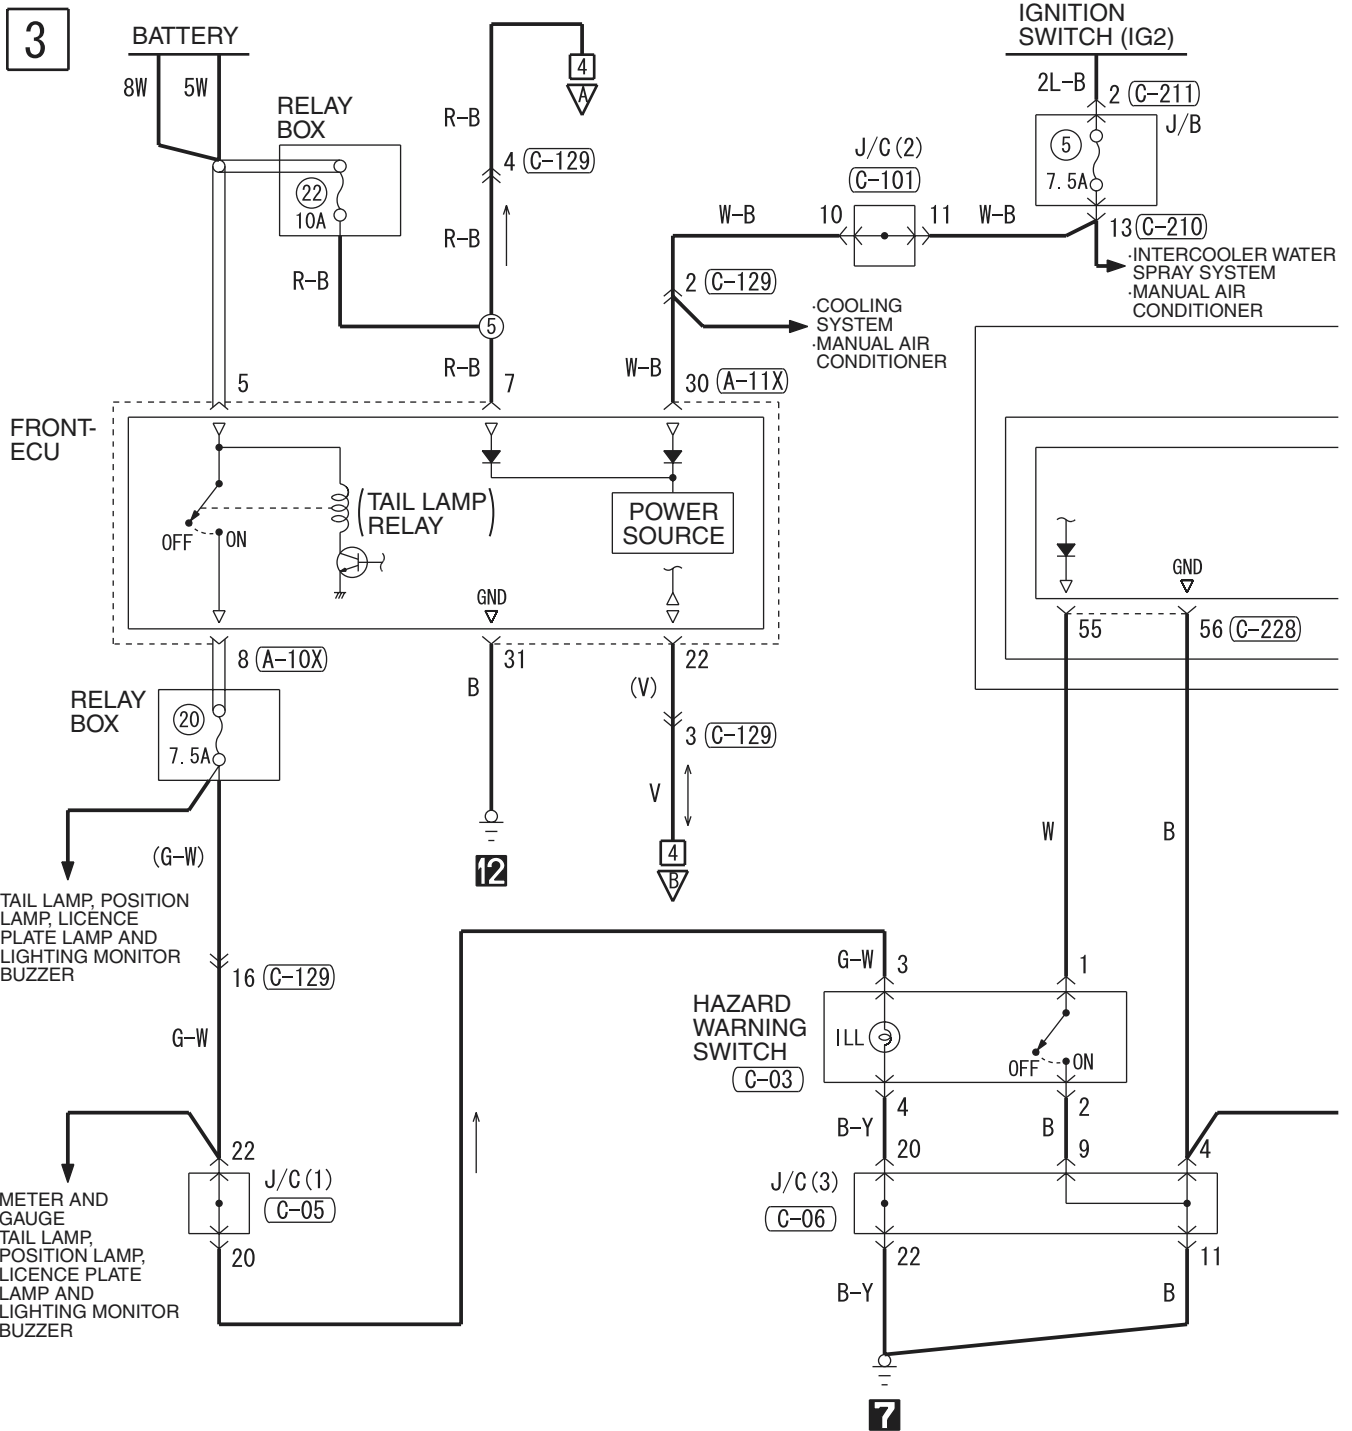

M3030002900527

1

2

TURN SIGNAL LAMP AND HAZARD WARNING LAMP <RH drive vehicles> (CONTINUED)

BACK-UP LAMP

BACK-UP LAMP <LH drive vehicles>

M3030011700060

1