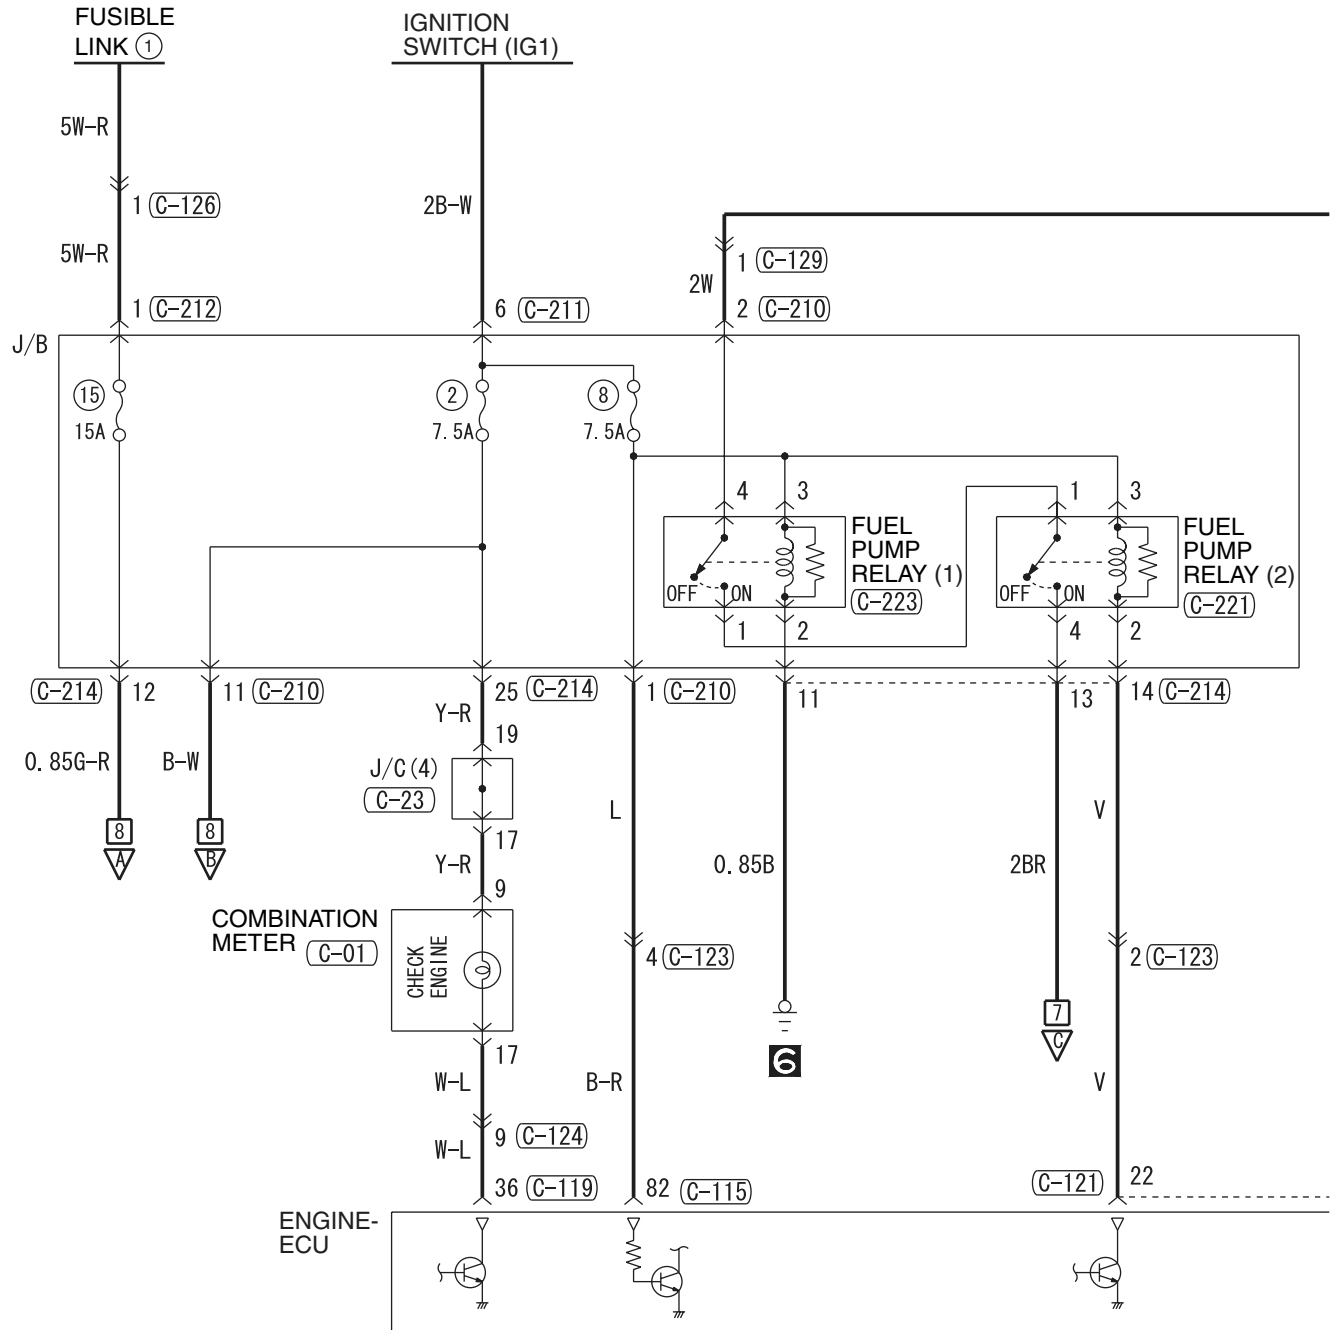

ENGINE CONTROL SYSTEM

ENGINE CONTROL SYSTEM <LH drive vehicles>

M3030000801475

1

A-13

B-12X

C-01

C-23

C-105

C-123

C-124

C-126

C-129

C-210

C-211