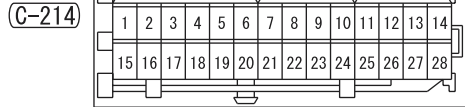

ANTI-SKID BRAKING SYSTEM (ABS) <RH drive vehicles> (CONTINUED)

H4J15E14DA