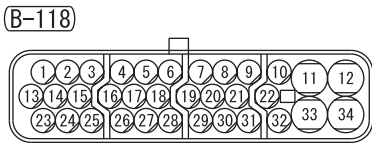

ANTI-SKID BRAKING SYSTEM (ABS) <RH drive vehicles> (CONTINUED)

H4J15E14DA