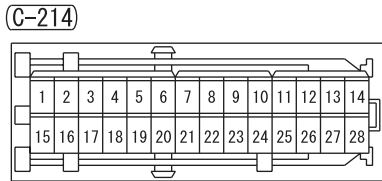

IMMOBILIZER SYSTEM
<RH drive vehicles> 90-230

INTERCOOLER WATER SPLAY

INTERCOOLER WATER SPRAY
<LH drive vehicles> 90-232

INTERCOOLER WATER SPRAY
<RH drive vehicles> 90-234

J/B

M303000200414

NOTE:
CONNECTOR NUMBERS ARE KEYED TO THE CONFIGURATION
DIAGRAM (DASH PANEL) AND EACH CIRCUIT DIAGRAM.