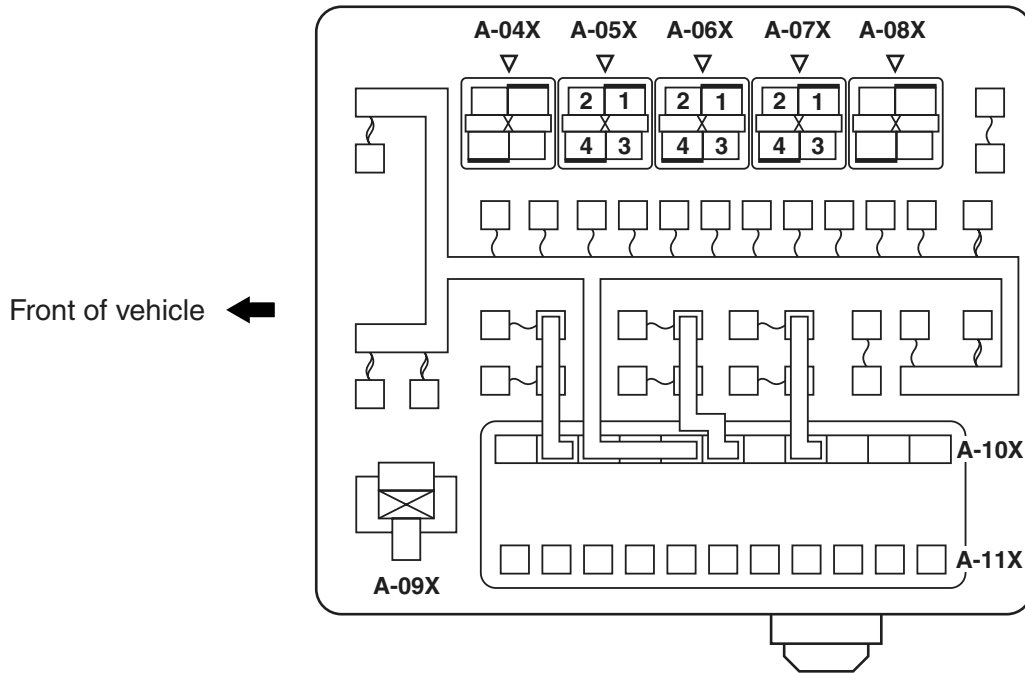

CENTRALIZED RELAY

Connector No.	Name	Connector No.	Name
A-04X	–	B-06X	Engine speed detection connector
A-05X	Horn relay	B-07X	–
A-06X	Condenser fan relay (LO)	B-08X	–
A-07X	Condenser fan relay (HI)	B-09X	–
A-08X	–	B-10X	Ignition coil relay
A-09X	Fan control relay	B-11X	–
A-10X	Front-ECU	B-12X	Engine control relay
A-11X	Front-ECU	B-13X	A/C compressor relay

(Relay box in engine compartment)

AC208462 AU