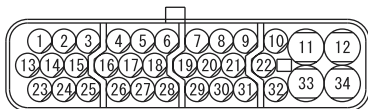

ANTI-SKID BRAKING SYSTEM (ABS)

ANTI-SKID BRAKING SYSTEM (ABS) <LH drive vehicles>

M3030008400520

C-129