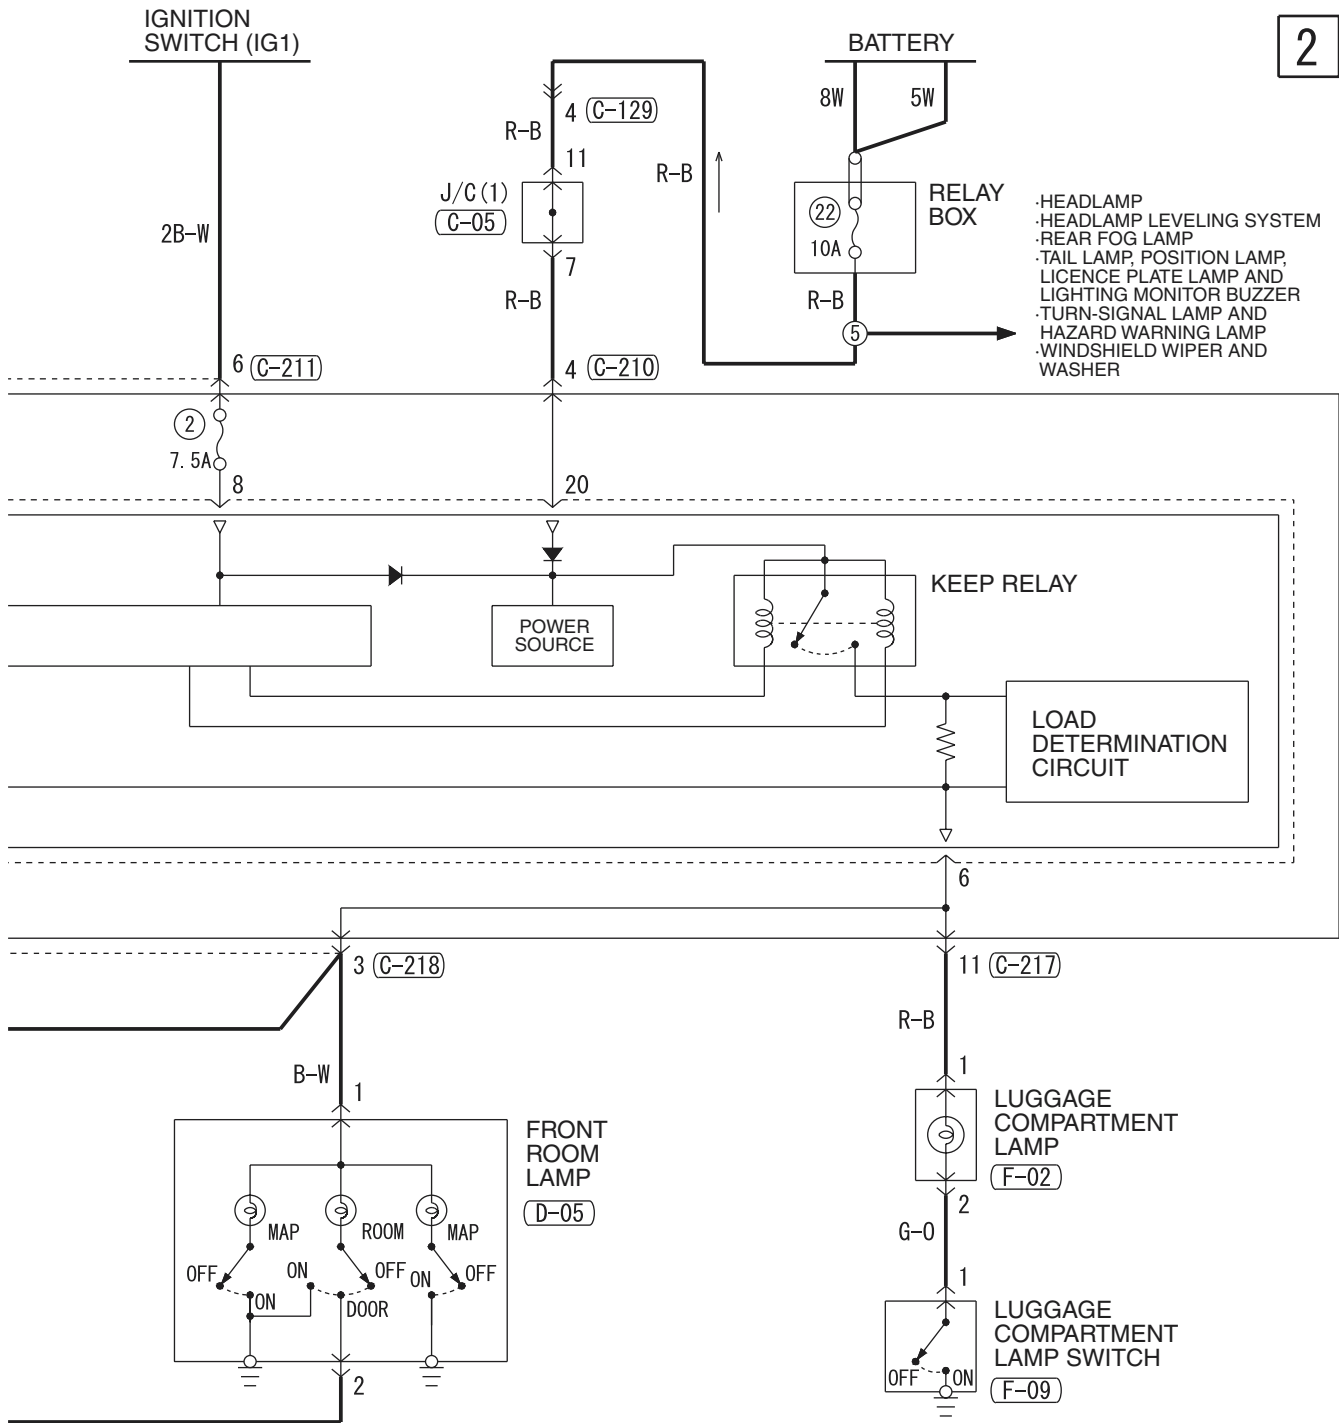

(D-07)

(F-02)

(F-09)

2

- HEADLAMP
- HEADLAMP LEVELING SYSTEM
- REAR FOG LAMP
- TAIL LAMP, POSITION LAMP, LICENCE PLATE LAMP AND LIGHTING MONITOR BUZZER
- TURN-SIGNAL LAMP AND HAZARD WARNING LAMP
- WINDSHIELD WIPER AND WASHER