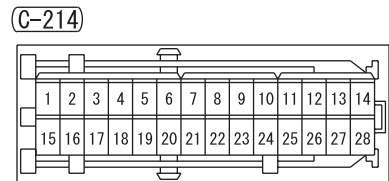

(C-23)

(C-124)

(C-129)

(C-210) MU801857

(C-211) MU801331

2

METER AND GAUGE <LH drive vehicles> (CONTINUED)

3