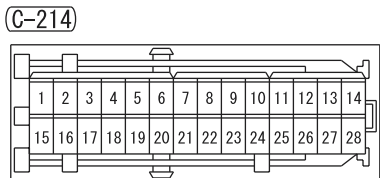

6

Wire colour code
B : Black   LG : Light green   G : Green   L : Blue
W : White   Y : Yellow   SB : Sky blue   BR : Brown
O : Orange   GR : Gray   R : Red   P : Pink   V : Violet