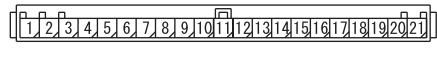

ENGINE CONTROL SYSTEM <RH drive vehicles>

M3030000801486

1

B-12X

C-01

C-31

C-105

C-115

(MU801823)

C-124

C-126
(MU801380)

C-129

C-210
MU801857

C-211
MU801331

C-212
MU801403