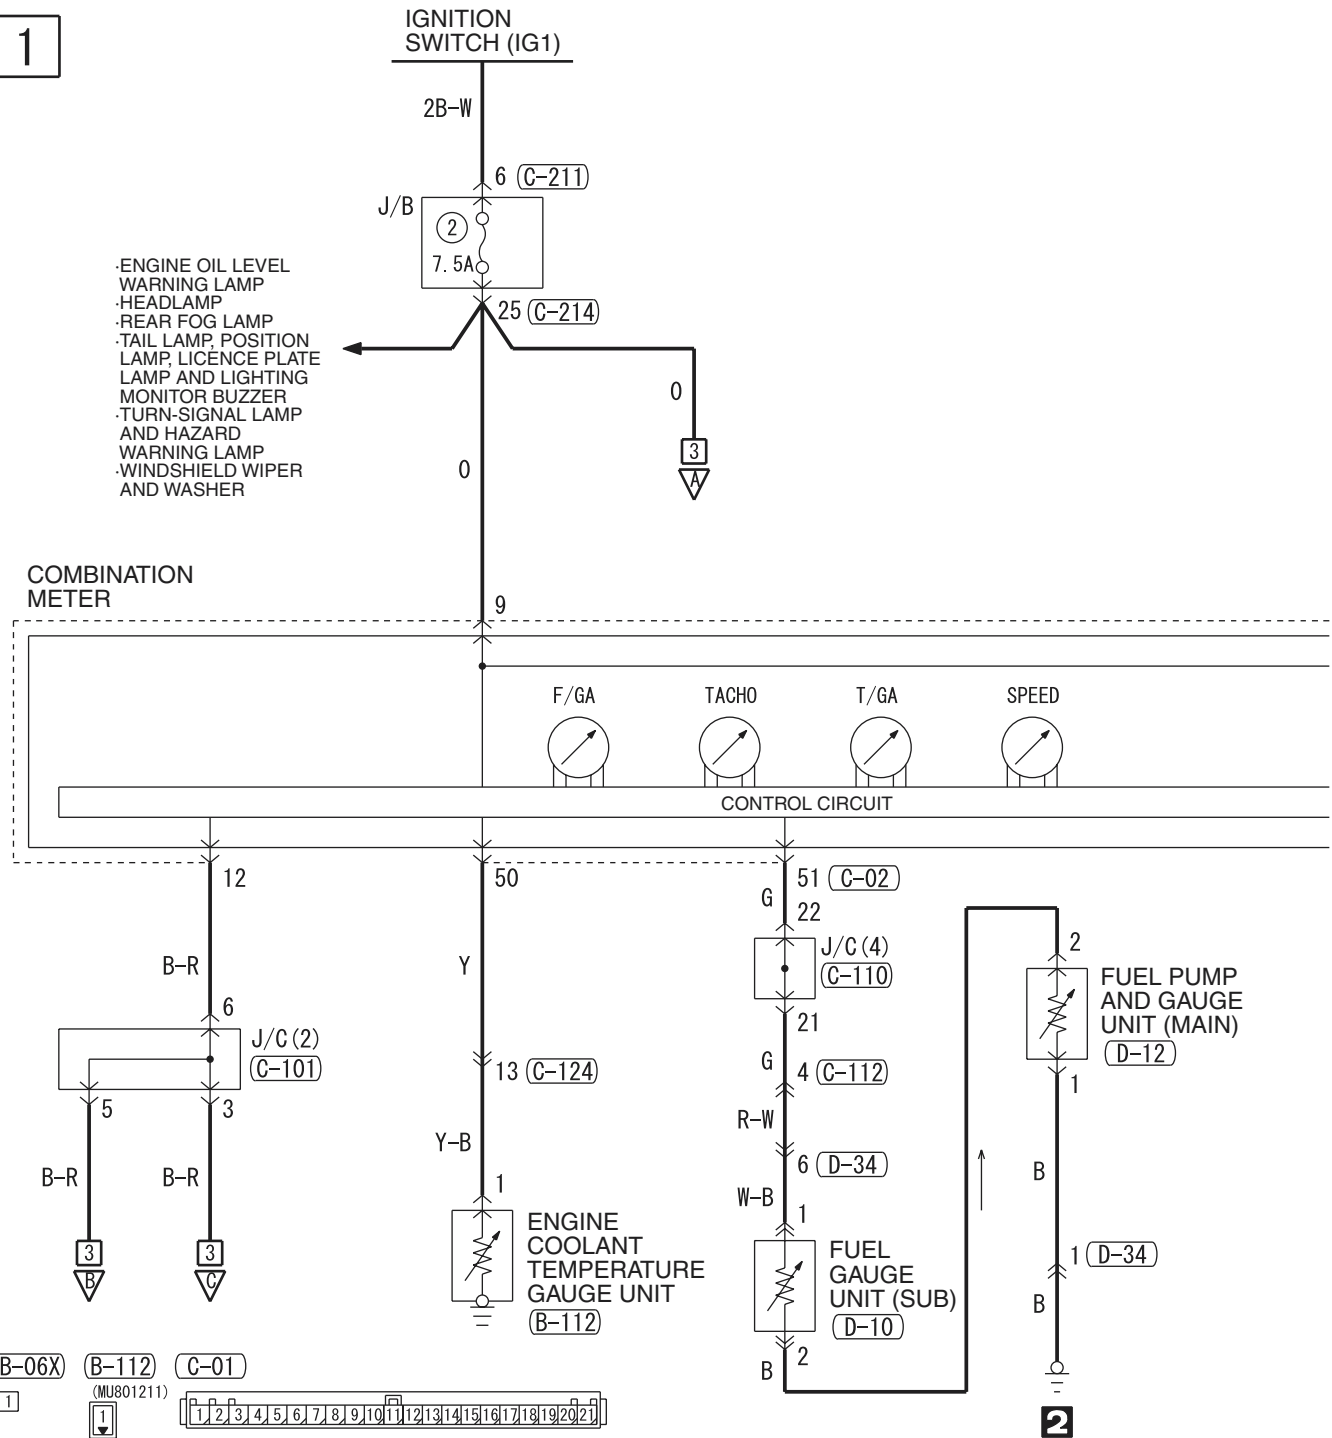

METER AND GAUGE <RH drive vehicles>

M3030003500793

1