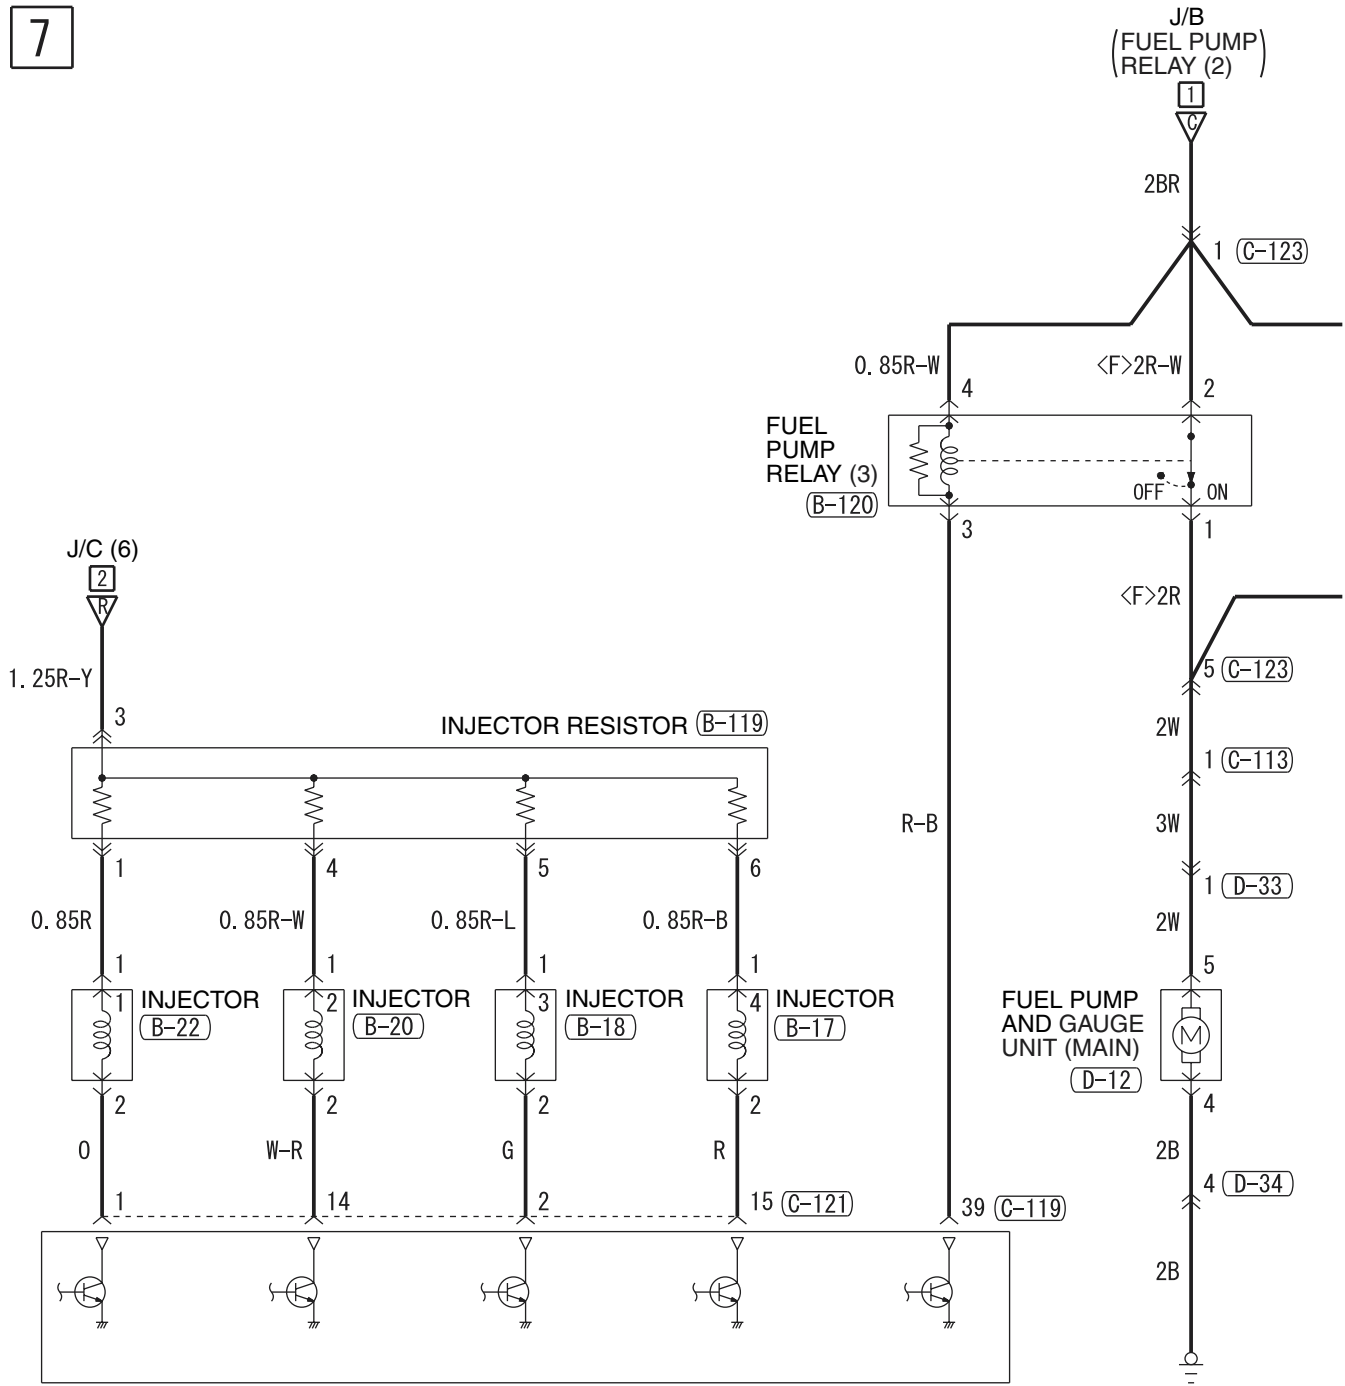

ENGINE CONTROL SYSTEM <LH drive vehicles> (CONTINUED)

7