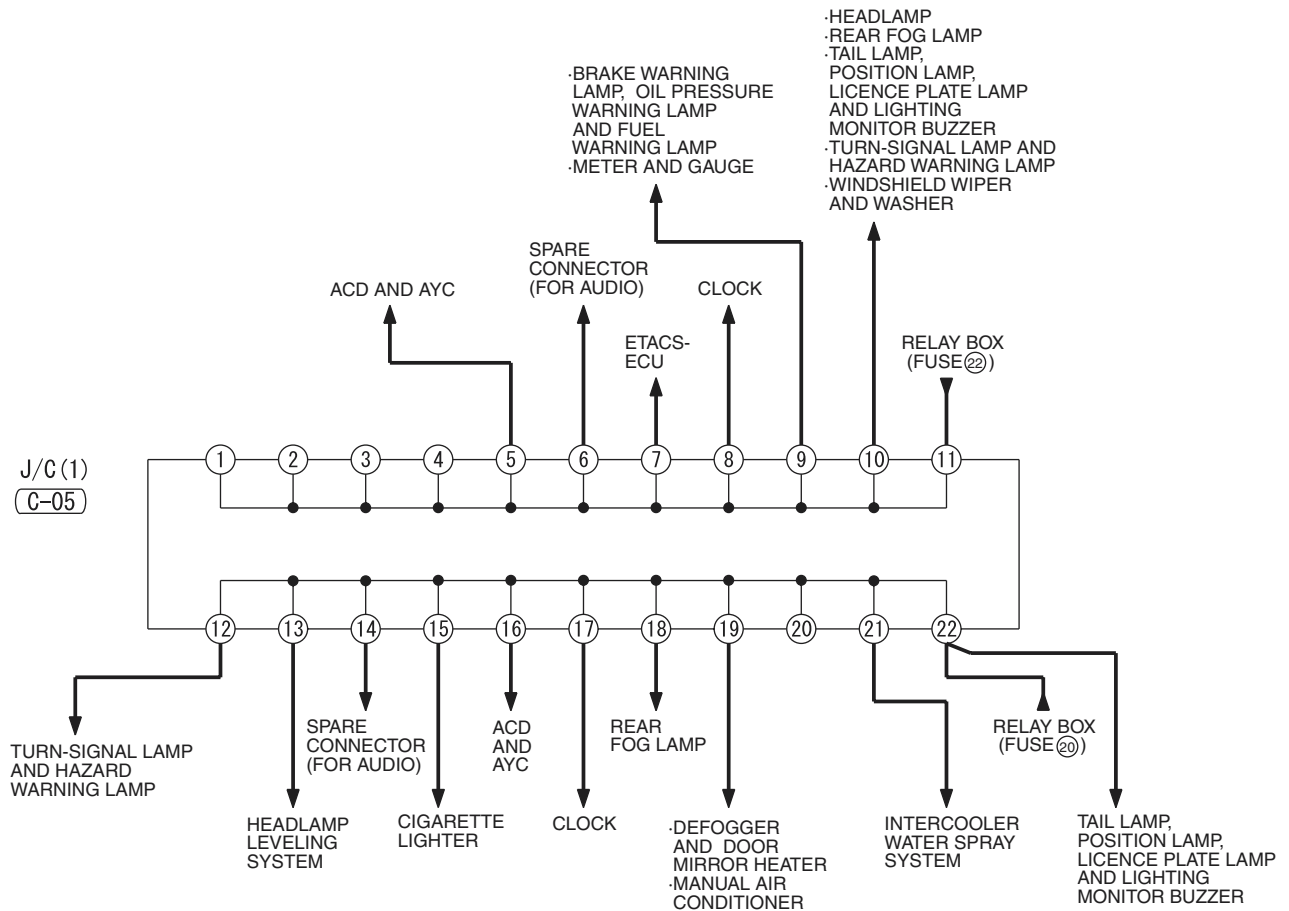

IMMOBILIZER SYSTEM
<RH drive vehicles> 90-230

INTERCOOLER WATER SPLAY

INTERCOOLER WATER SPRAY
<LH drive vehicles> 90-232

INTERCOOLER WATER SPRAY
<RH drive vehicles> 90-234

J/B

M303000200414

NOTE:
CONNECTOR NUMBERS ARE KEYED TO THE CONFIGURATION
DIAGRAM (DASH PANEL) AND EACH CIRCUIT DIAGRAM.

Front side

Rear side

AC208362AG

NOTE:

- The triangle mark on the relay housing should face that on the J/B and the relay box.

JOINT CONNECTOR

J/C <LH drive vehicles>

M3030014200525

NOTE: IN ACTUAL VEHICLES, ANY OF THE TERMINALS CONNECTED IN J/C ARE USED. THE TERMINAL ARRANGEMENT DESCRIBED IN THE CIRCUIT DIAGRAM MAY NOT BE IDENTICAL TO THOSE OF THE VEHICLES.

(C-05)

(C-101)

J/C <LH drive vehicles> (CONTINUED)