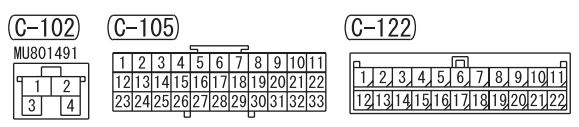

2

Wire colour code
B : Black   LG : Light green   G : Green   L : Blue
W : White   Y : Yellow   SB : Sky blue   BR : Brown
O : Orange   GR : Gray   R : Red   P : Pink   V : Violet