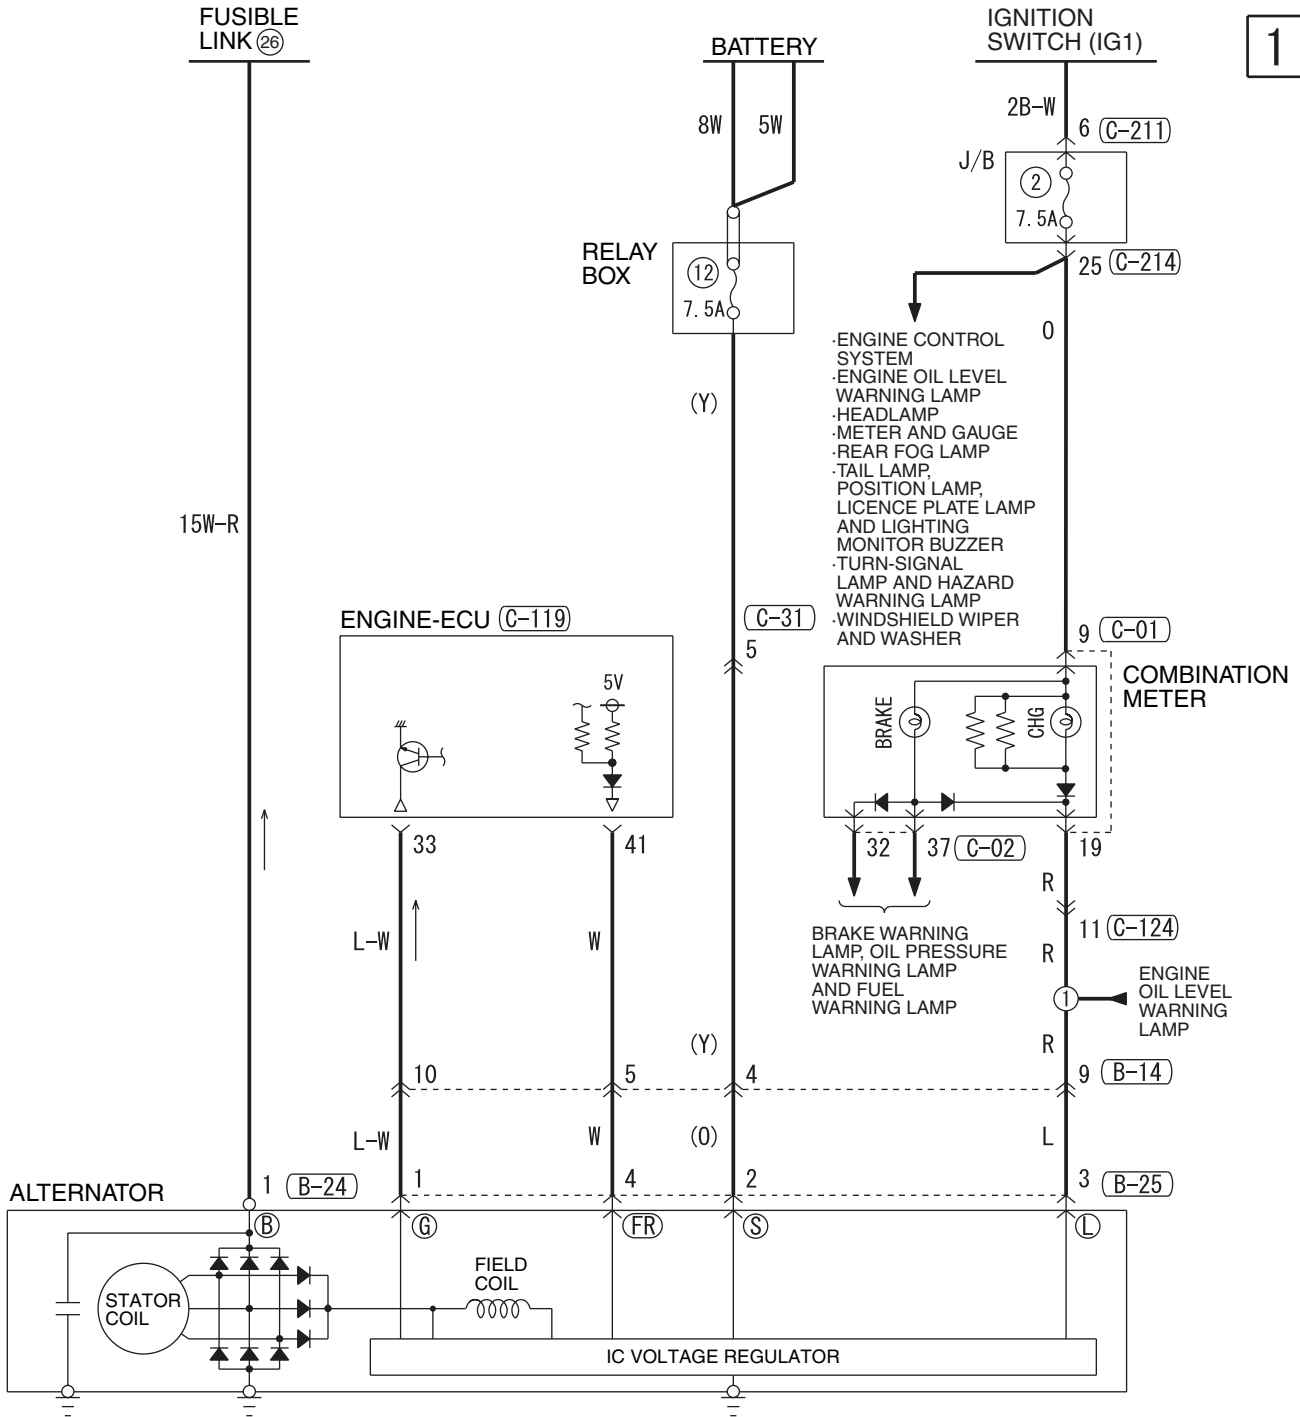

CHARGING SYSTEM <RH drive vehicles>

M3030000700549

1