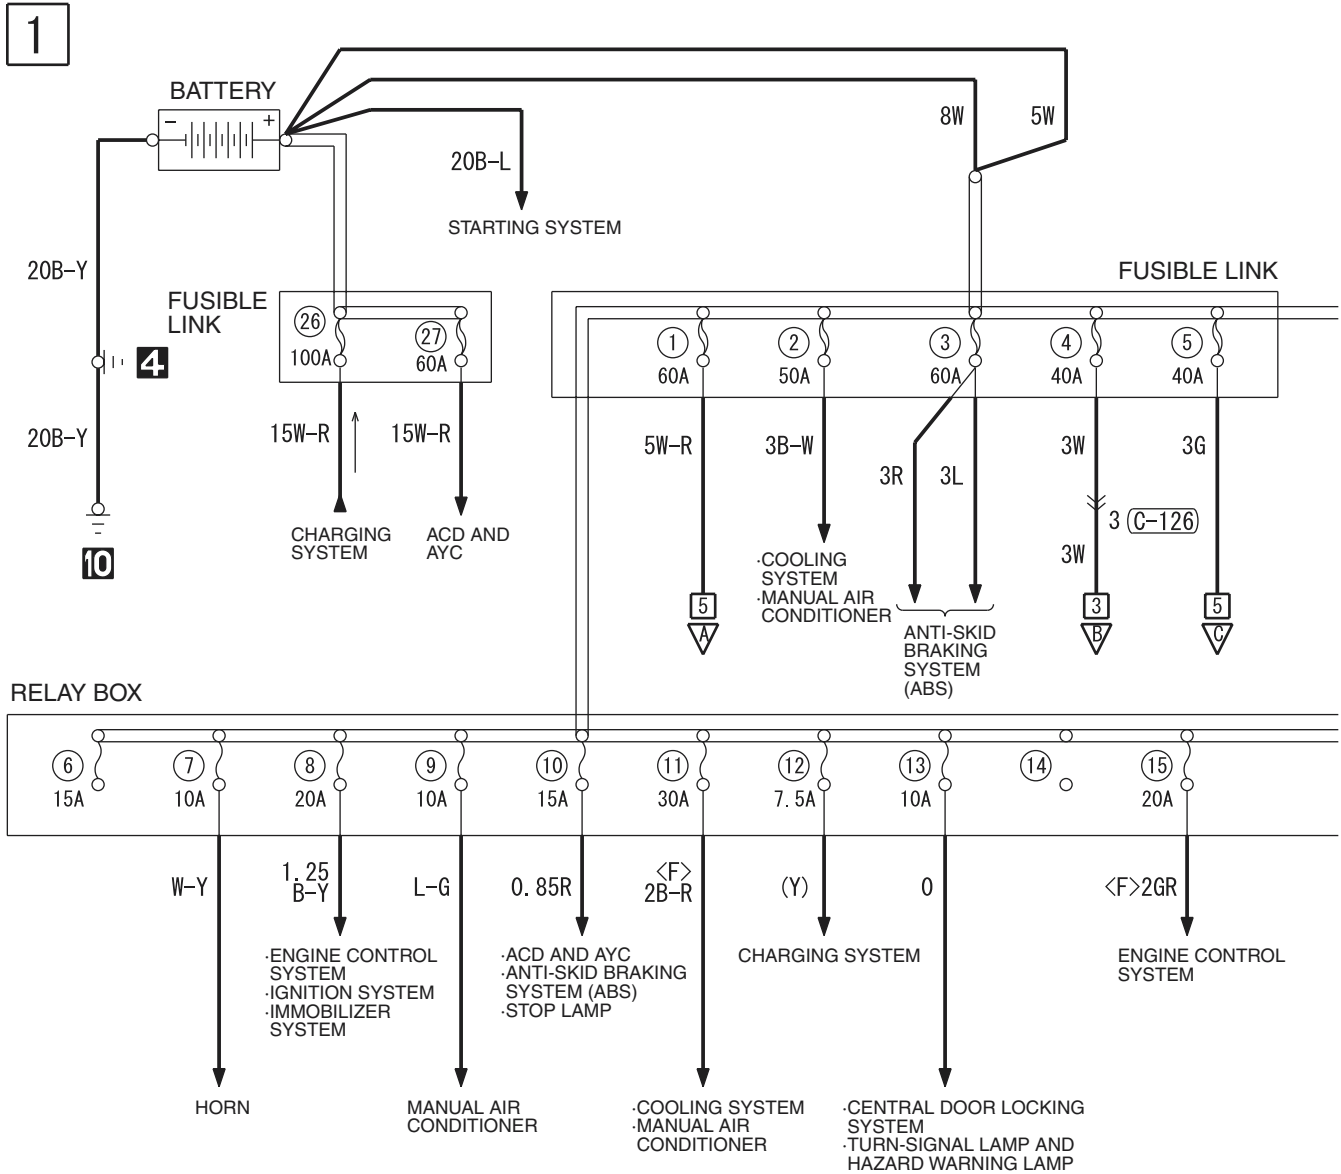

POWER DISTRIBUTION SYSTEM <RH drive vehicles>

M3030000400667

(A-10X)

(C-126)