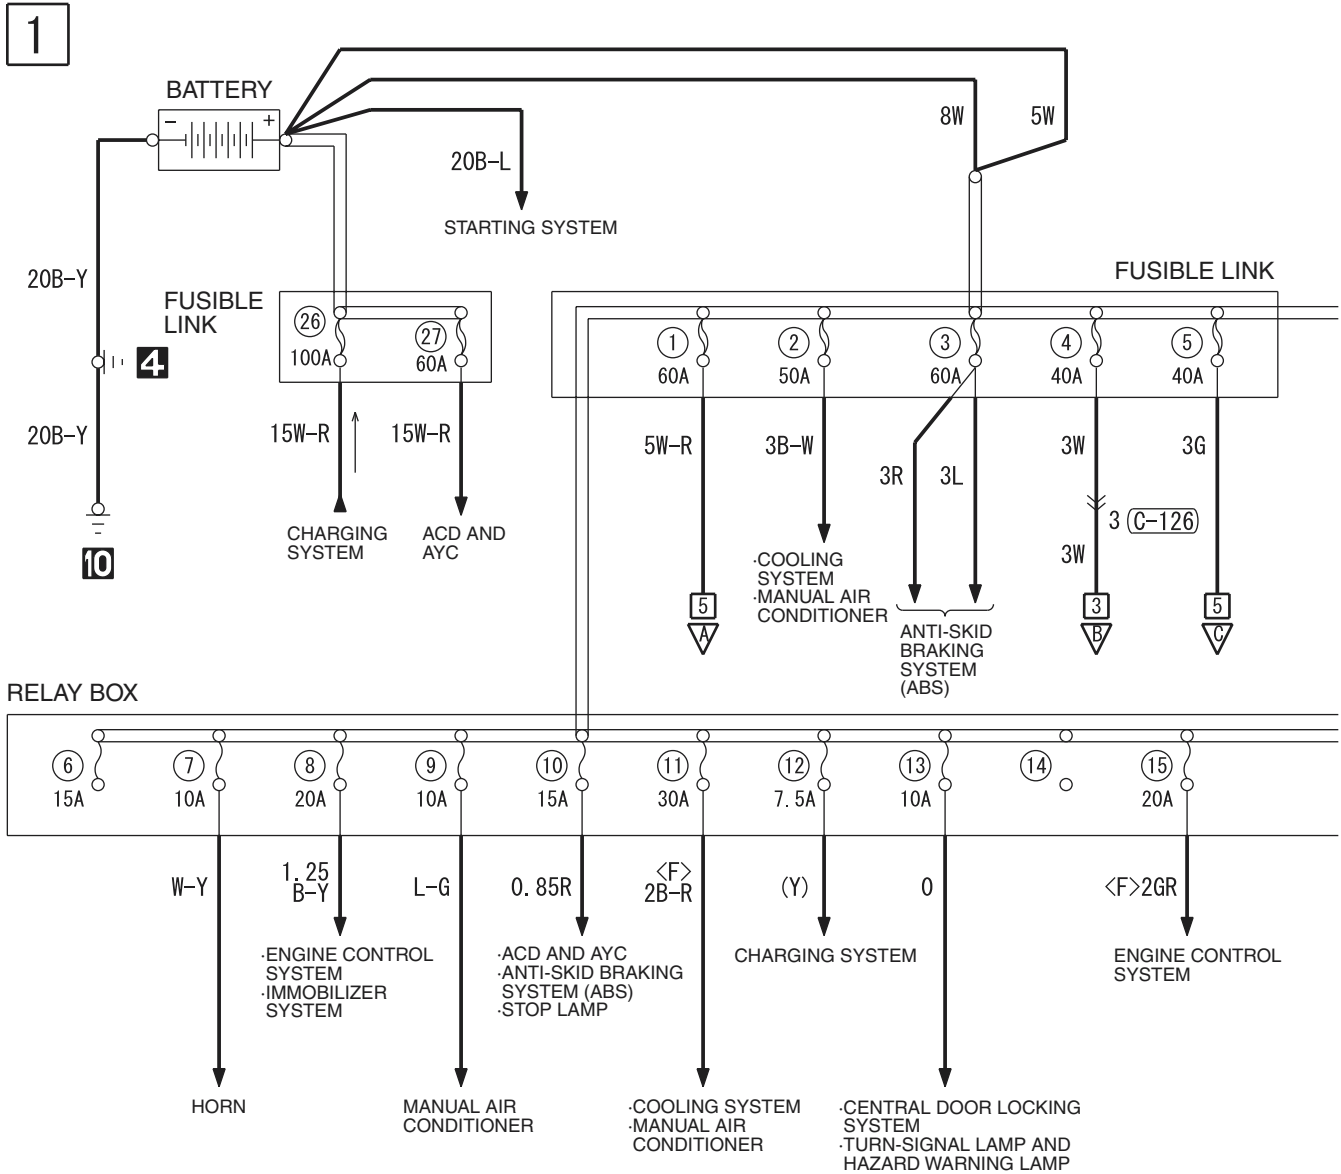

POWER DISTRIBUTION SYSTEM

POWER DISTRIBUTION SYSTEM <LH drive vehicles>

M3030000400656

(A-10X)

(C-126)