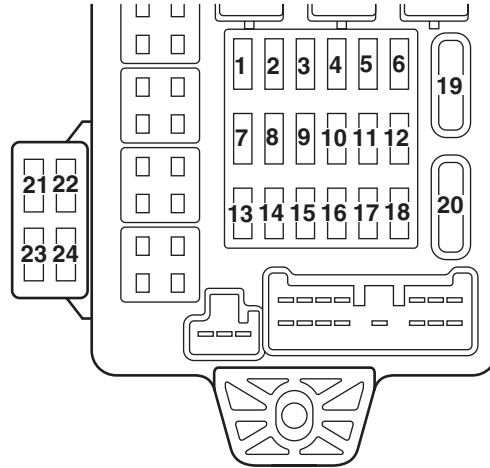

(In junction block)

<L.H. drive vehicles>