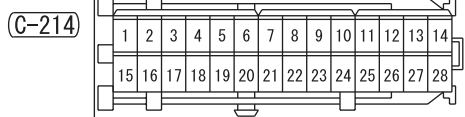

(C-23)

(C-124)

(C-129)

(C-210) MU801857

(C-211) MU801331

2

METER AND GAUGE <LH drive vehicles> (CONTINUED)

3