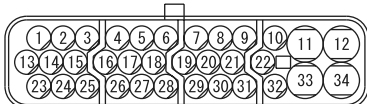

ANTI-SKID BRAKING SYSTEM (ABS) <RH drive vehicles> (CONTINUED)

5

B-118

C-25

C-26

C-122