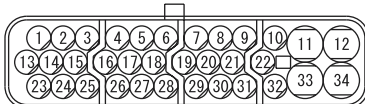

ANTI-SKID BRAKING SYSTEM (ABS) <LH drive vehicles> (CONTINUED)

5

B-118

C-25

C-26

C-122