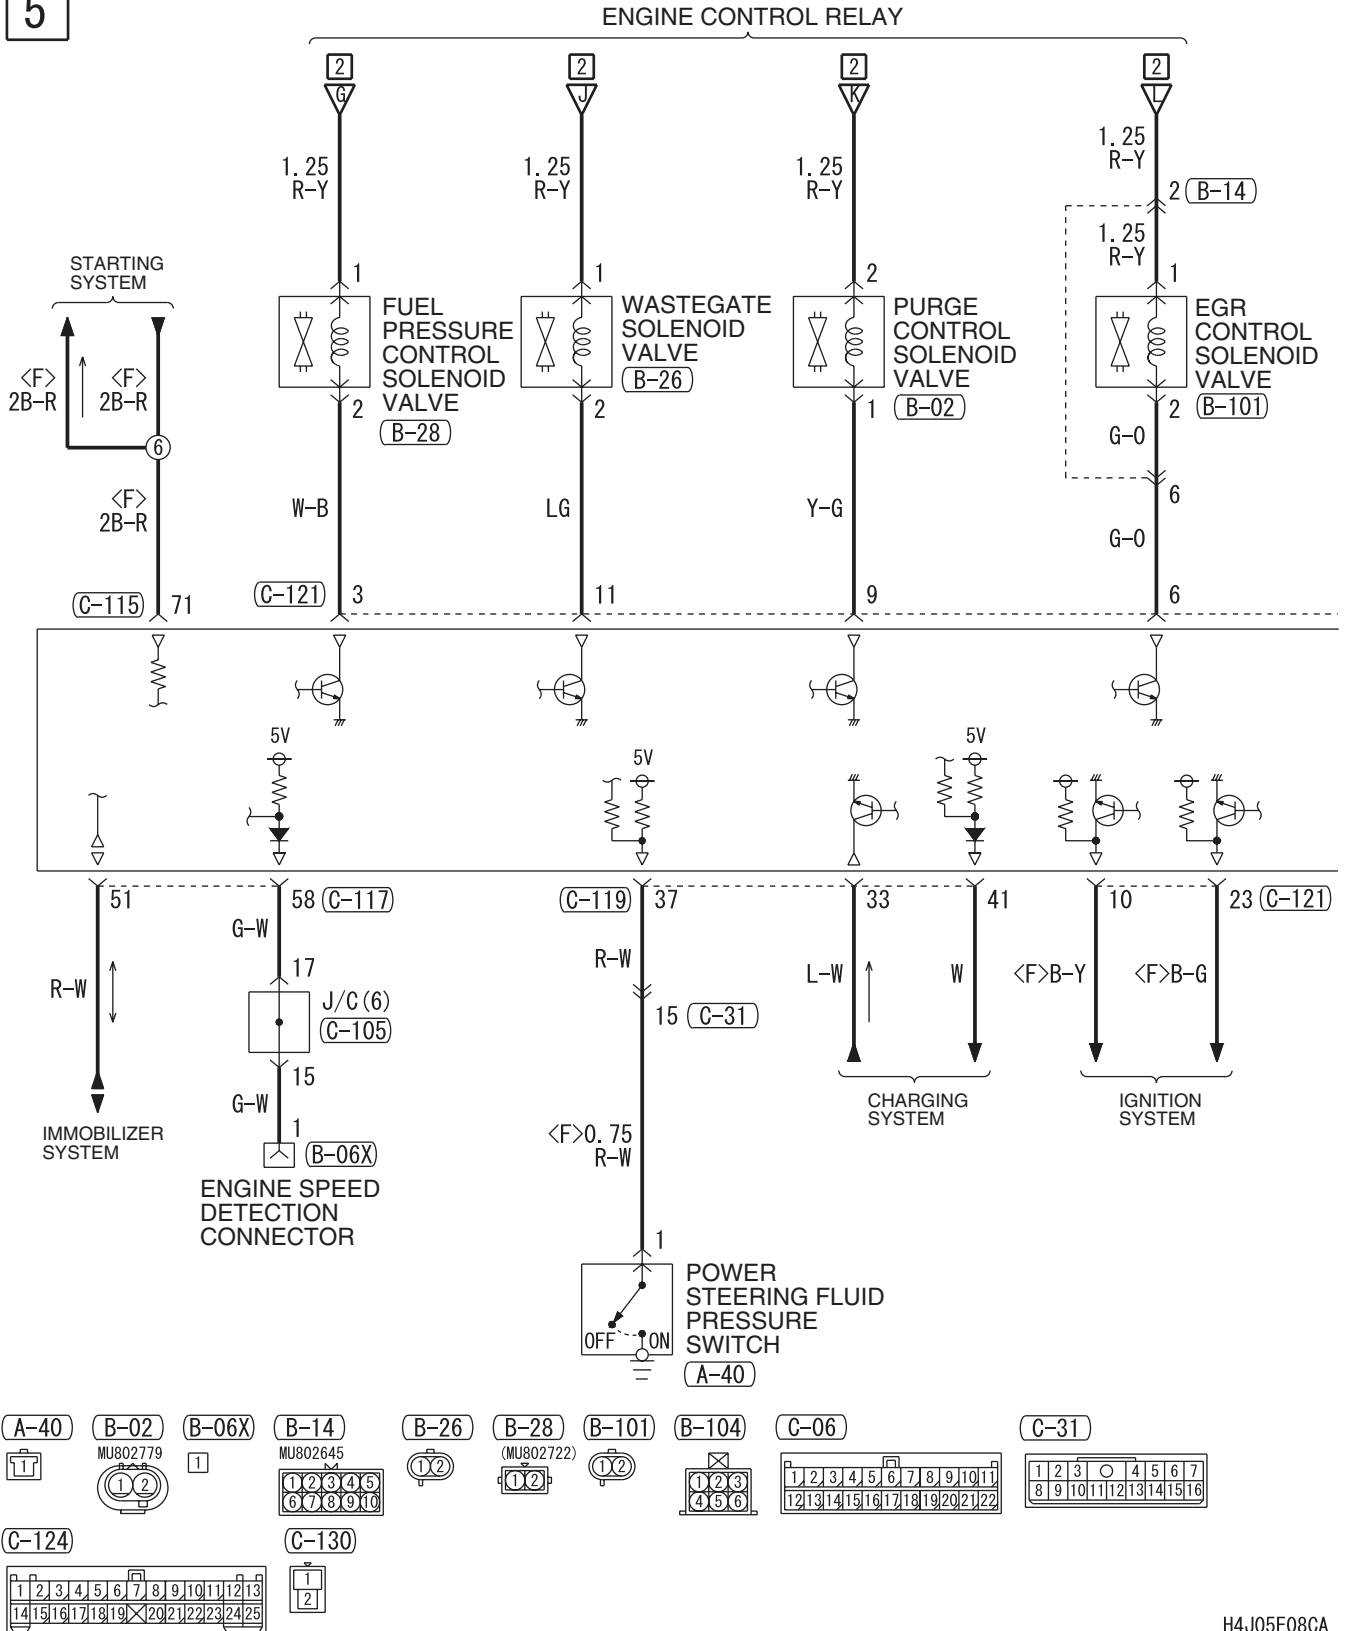

ENGINE CONTROL SYSTEM <RH drive vehicles> (CONTINUED)

5