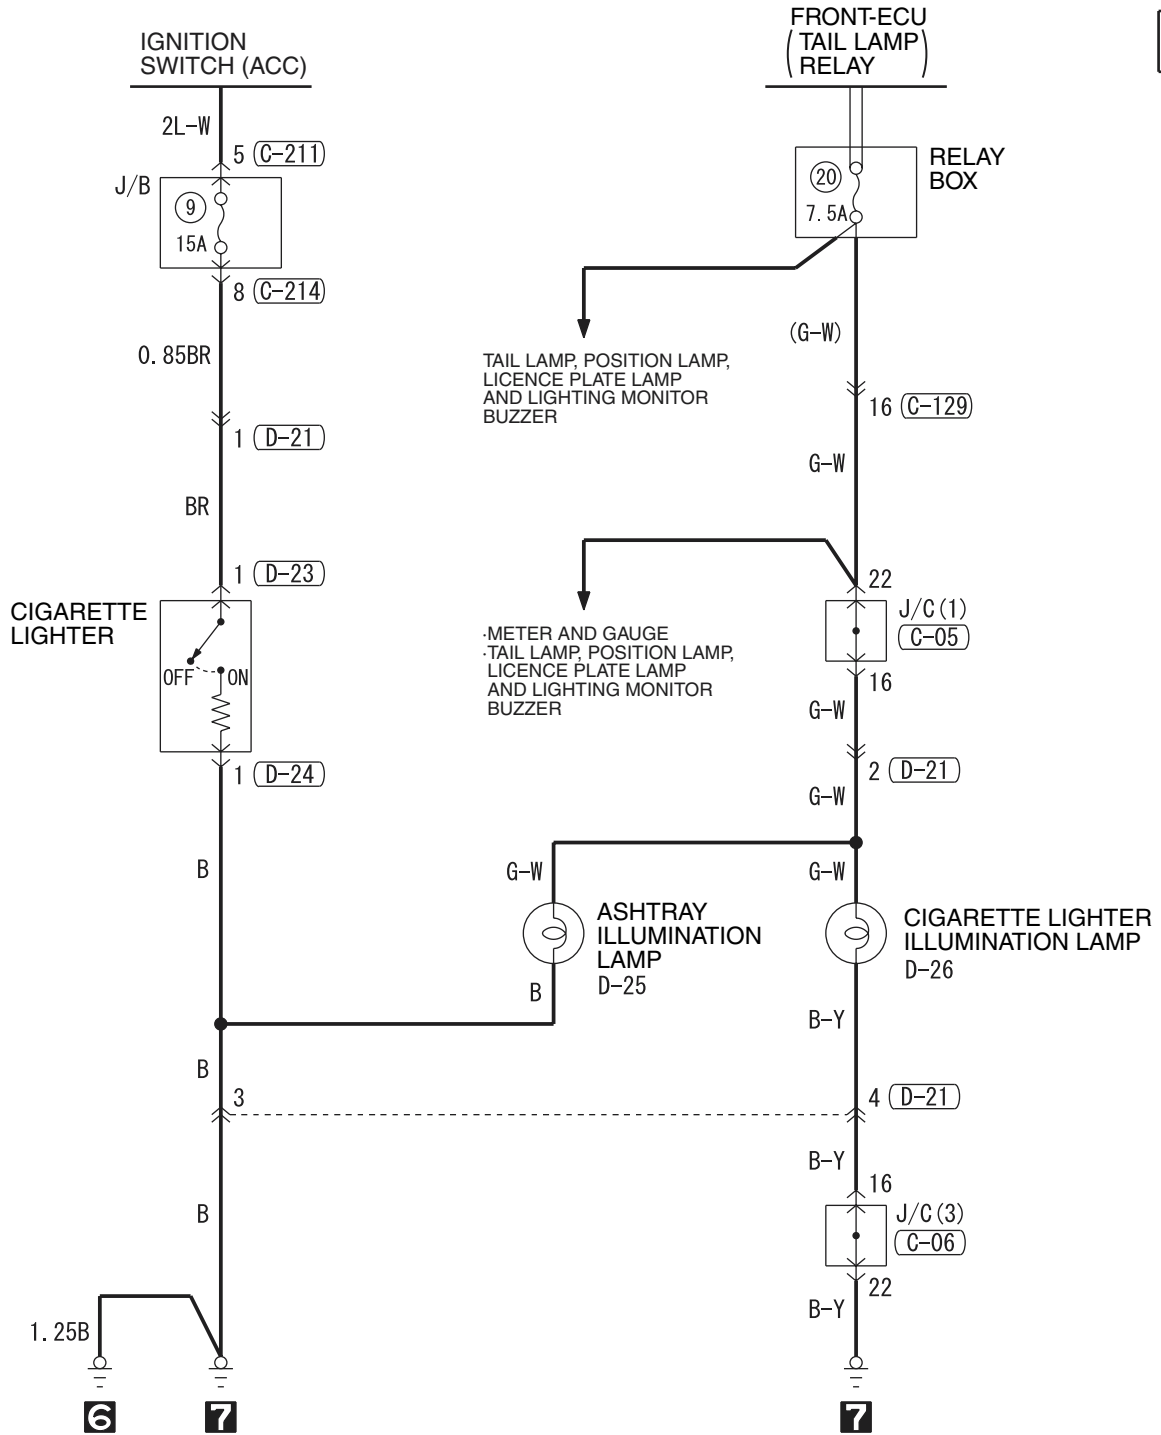

D-23

D-24

CIGARETTE LIGHTER <RH drive vehicles>

M3030007800280

1

C-05

C-06

C-129