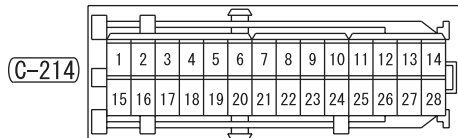

REMOTE CONTROLLED MIRROR <RH drive vehicles>

M3030006500189

1