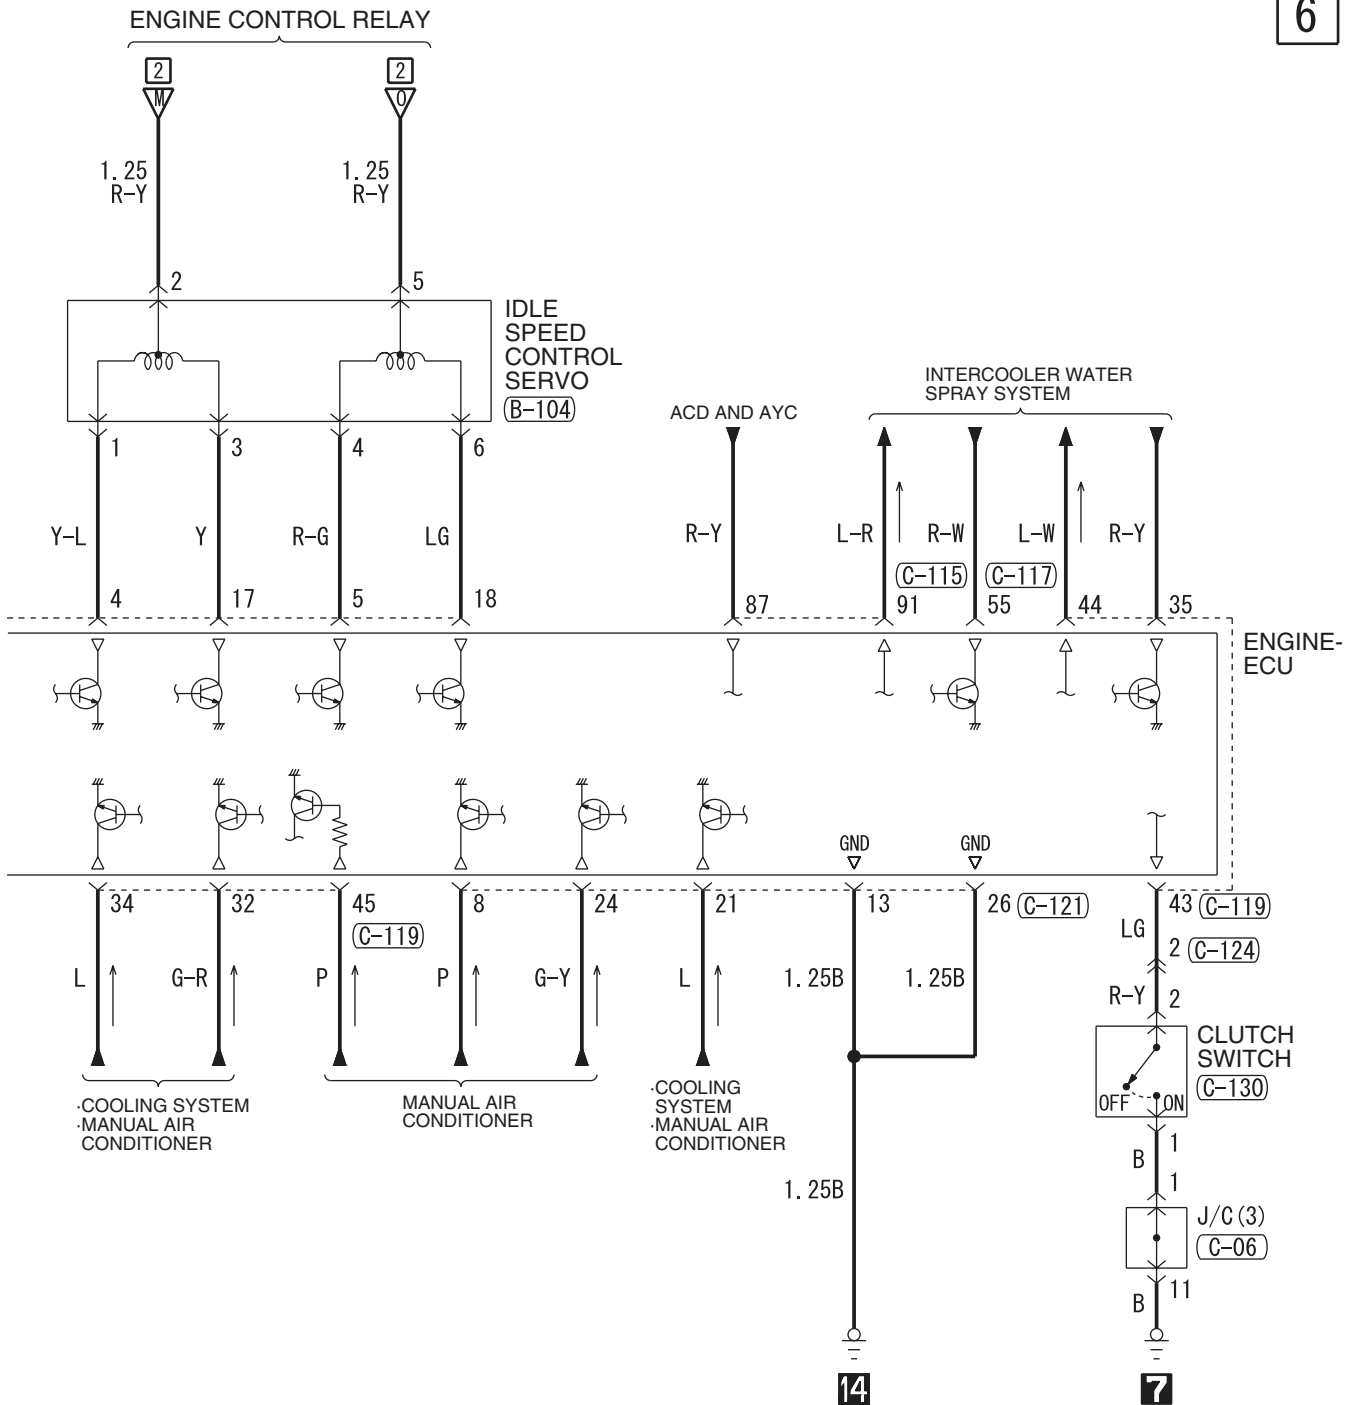

6

(C-105)

1	2	3	4	5	6	7	8	9	10	11
12	13	14	15	16	17	18	19	20	21	22
23	24	25	26	27	28	29	30	31	32	33

(C-115)

71	72	73	74	75	76	77	78	79	80	81
82	83	84	85	86	87	88	89	90	91	92

(C-117)

51	52	53	54	55	56
57	58	59	60	61	62

(C-119)

31	32	33	34	35	36	37	38
39	40	41	42	43	44	45	46

(C-121)

1	2	3	4	5	6	7	8	9	10	11	12	13
14	15	16	17	18	19	20	21	22	23	24	25	26

Wire colour code
B : Black   LG : Light green   G : Green   L : Blue   W : White   Y : Yellow   SB : Sky blue
BR : Brown   O : Orange   GR : Gray   R : Red   P : Pink   V : Violet