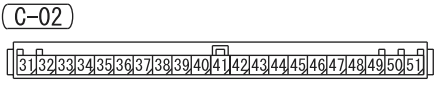

METER AND GAUGE <RH drive vehicles>

M3030003500793

1