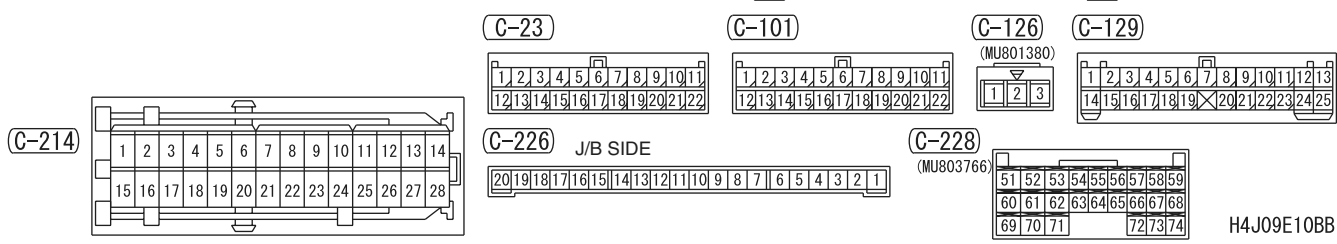

(C-06)

(C-14) FRONT SIDE

(C-206)

(C-210)

(C-211)

(C-212)

4

TURN SIGNAL LAMP AND HAZARD WARNING LAMP <RH drive vehicles>