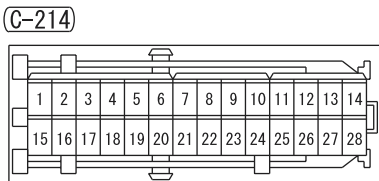

C-17

C-110

C-126

C-129

2

SPARE CONNECTOR (FOR AUDIO)

SPARE CONNECTOR (FOR AUDIO) <LH drive vehicles>

M3030007600220