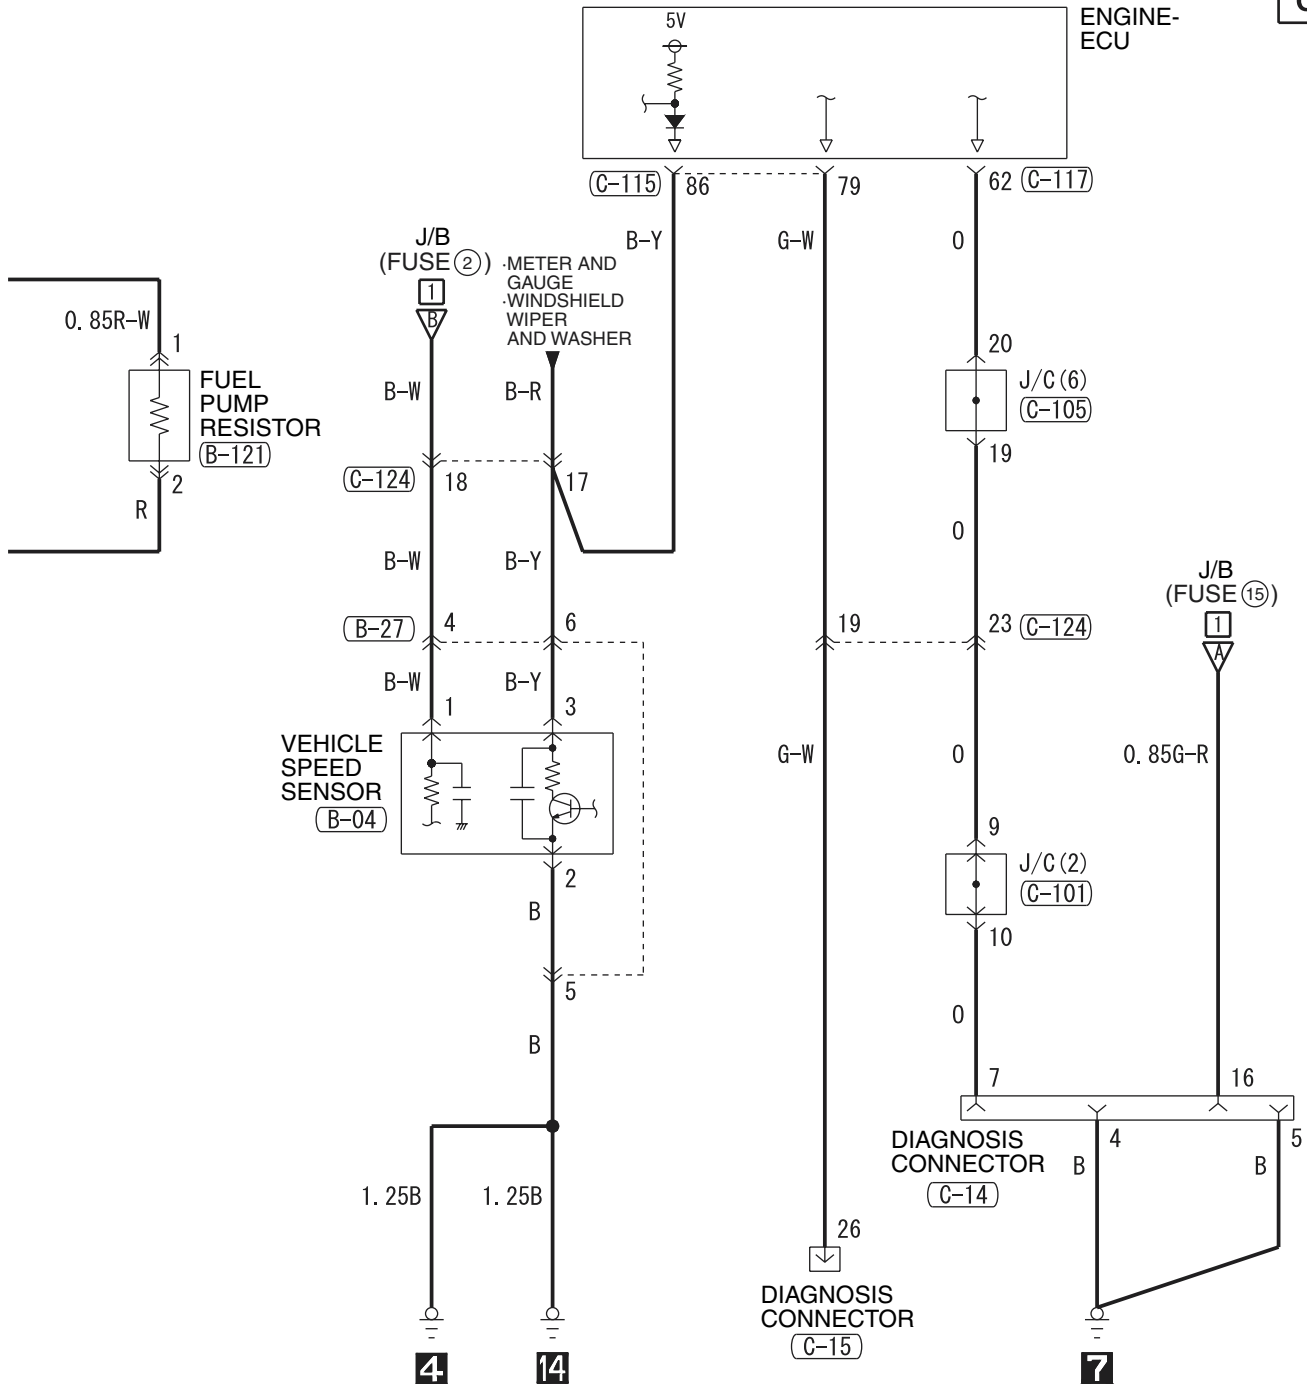

Wire colour code

B : Black LG : Light green G : Green L : Blue W : White Y : Yellow SB : Sky blue
BR : Brown O : Orange GR : Gray R : Red P : Pink V : Violet