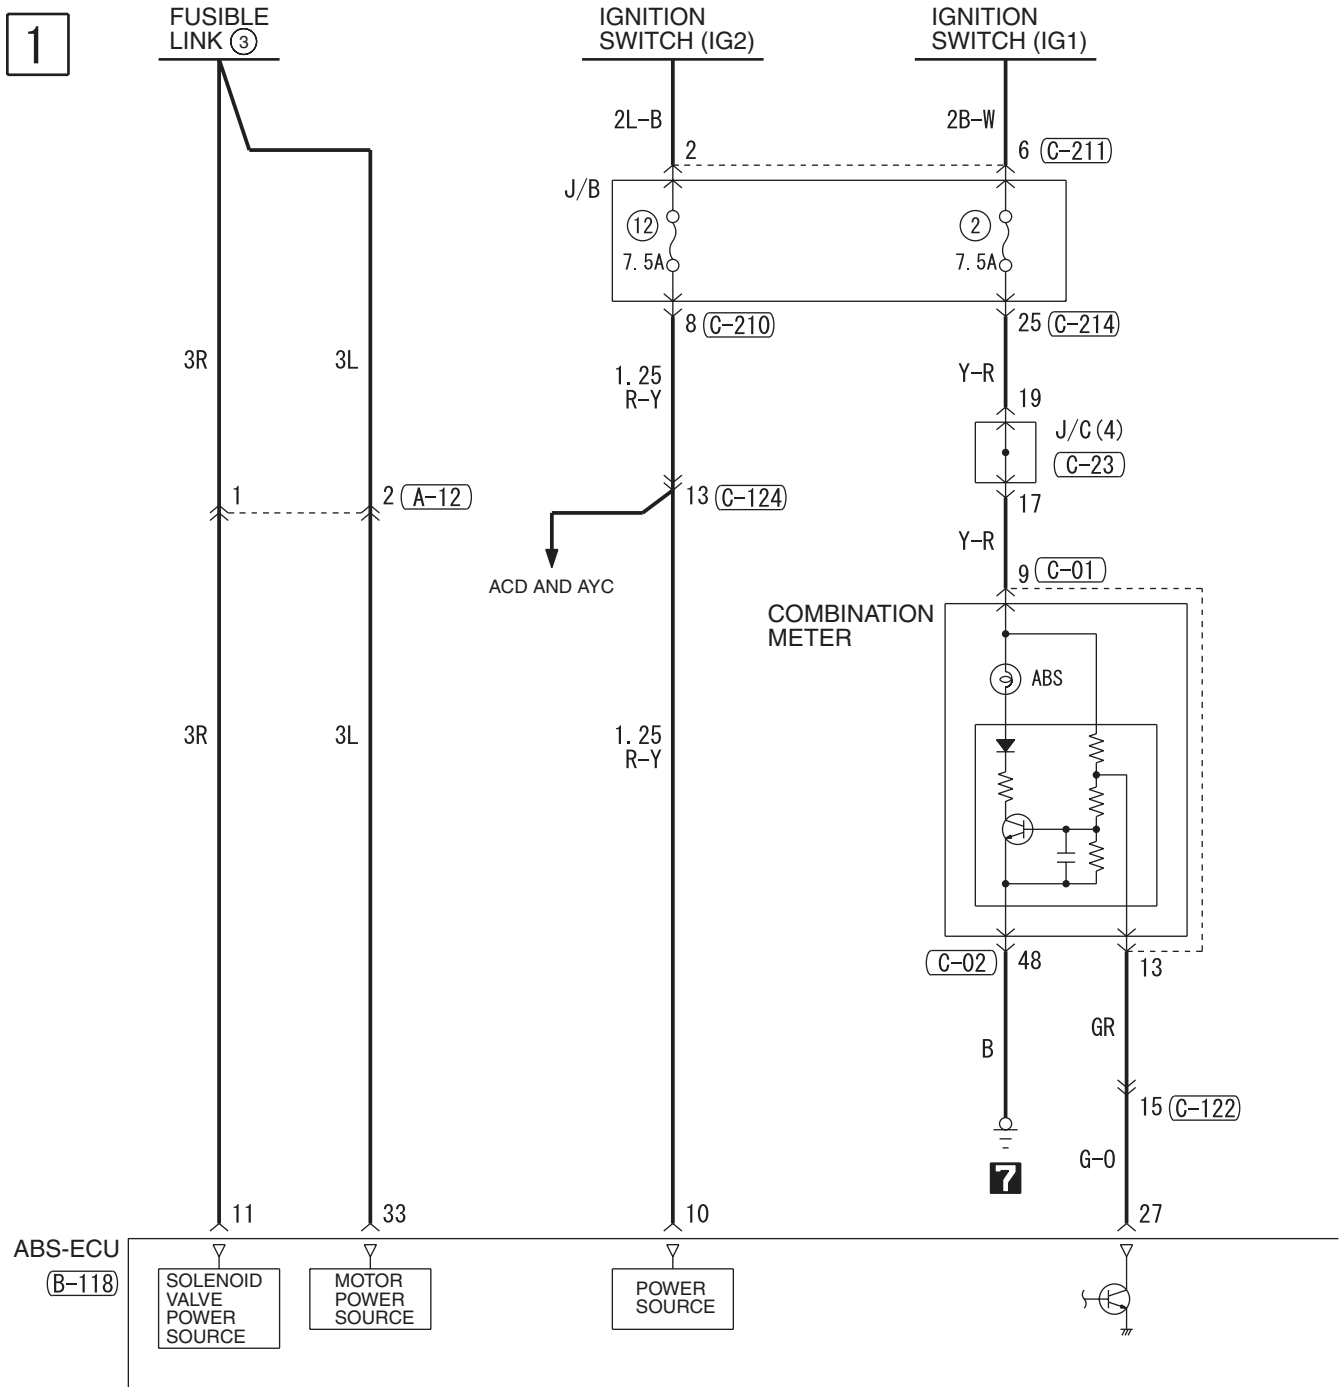

ANTI-SKID BRAKING SYSTEM (ABS)

ANTI-SKID BRAKING SYSTEM (ABS) <LH drive vehicles>

M3030008400520