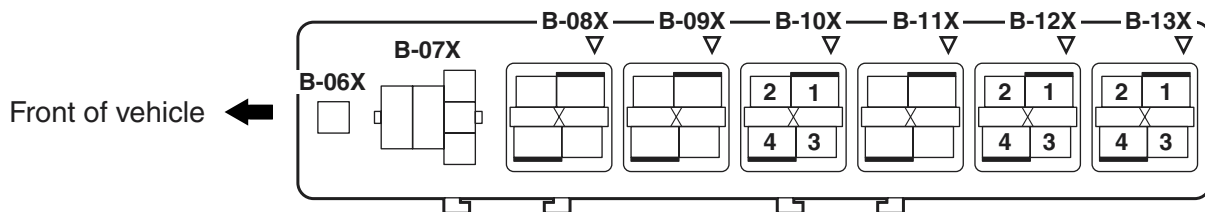

AC208464 AO

NOTE:

- The triangle mark on the relay housing should face that on the J/B and the relay box.