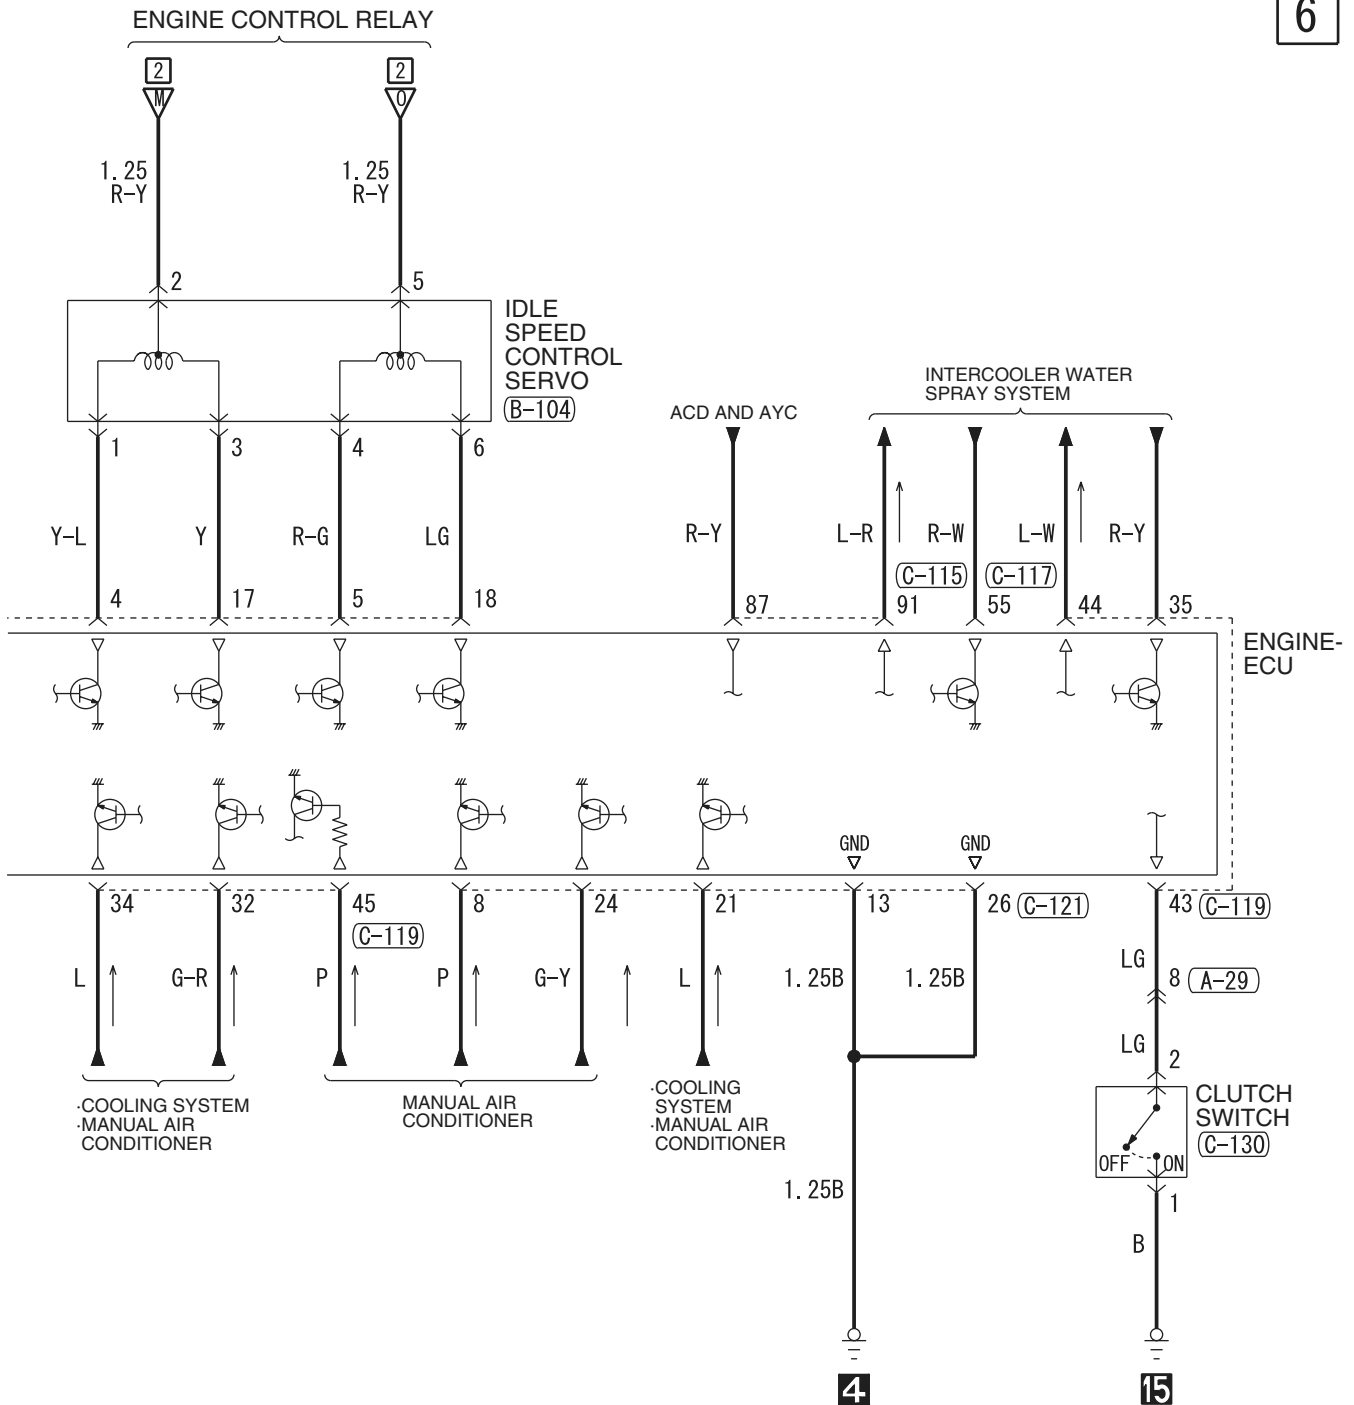

6

(C-115) (MU801823)

71	72	73	74	75	76	77	78	79	80	81
82	83	84	85	86	87	88	89	90	91	92

(C-117) (MU801820)

51	52	53	54	55	56
57	58	59	60	61	62

(C-119) (MU801822)

31	32	33	34	35	36	37	38
39	40	41	42	43	44	45	46

(C-121) (MU801824)

1	2	3	4	5	6	7	8	9	10	11	12	13
14	15	16	17	18	19	20	21	22	23	24	25	26

(C-130)

1	2

Wire colour code
B : Black   LG : Light green   G : Green   L : Blue   W : White   Y : Yellow   SB : Sky blue
BR : Brown   O : Orange   GR : Gray   R : Red   P : Pink   V : Violet