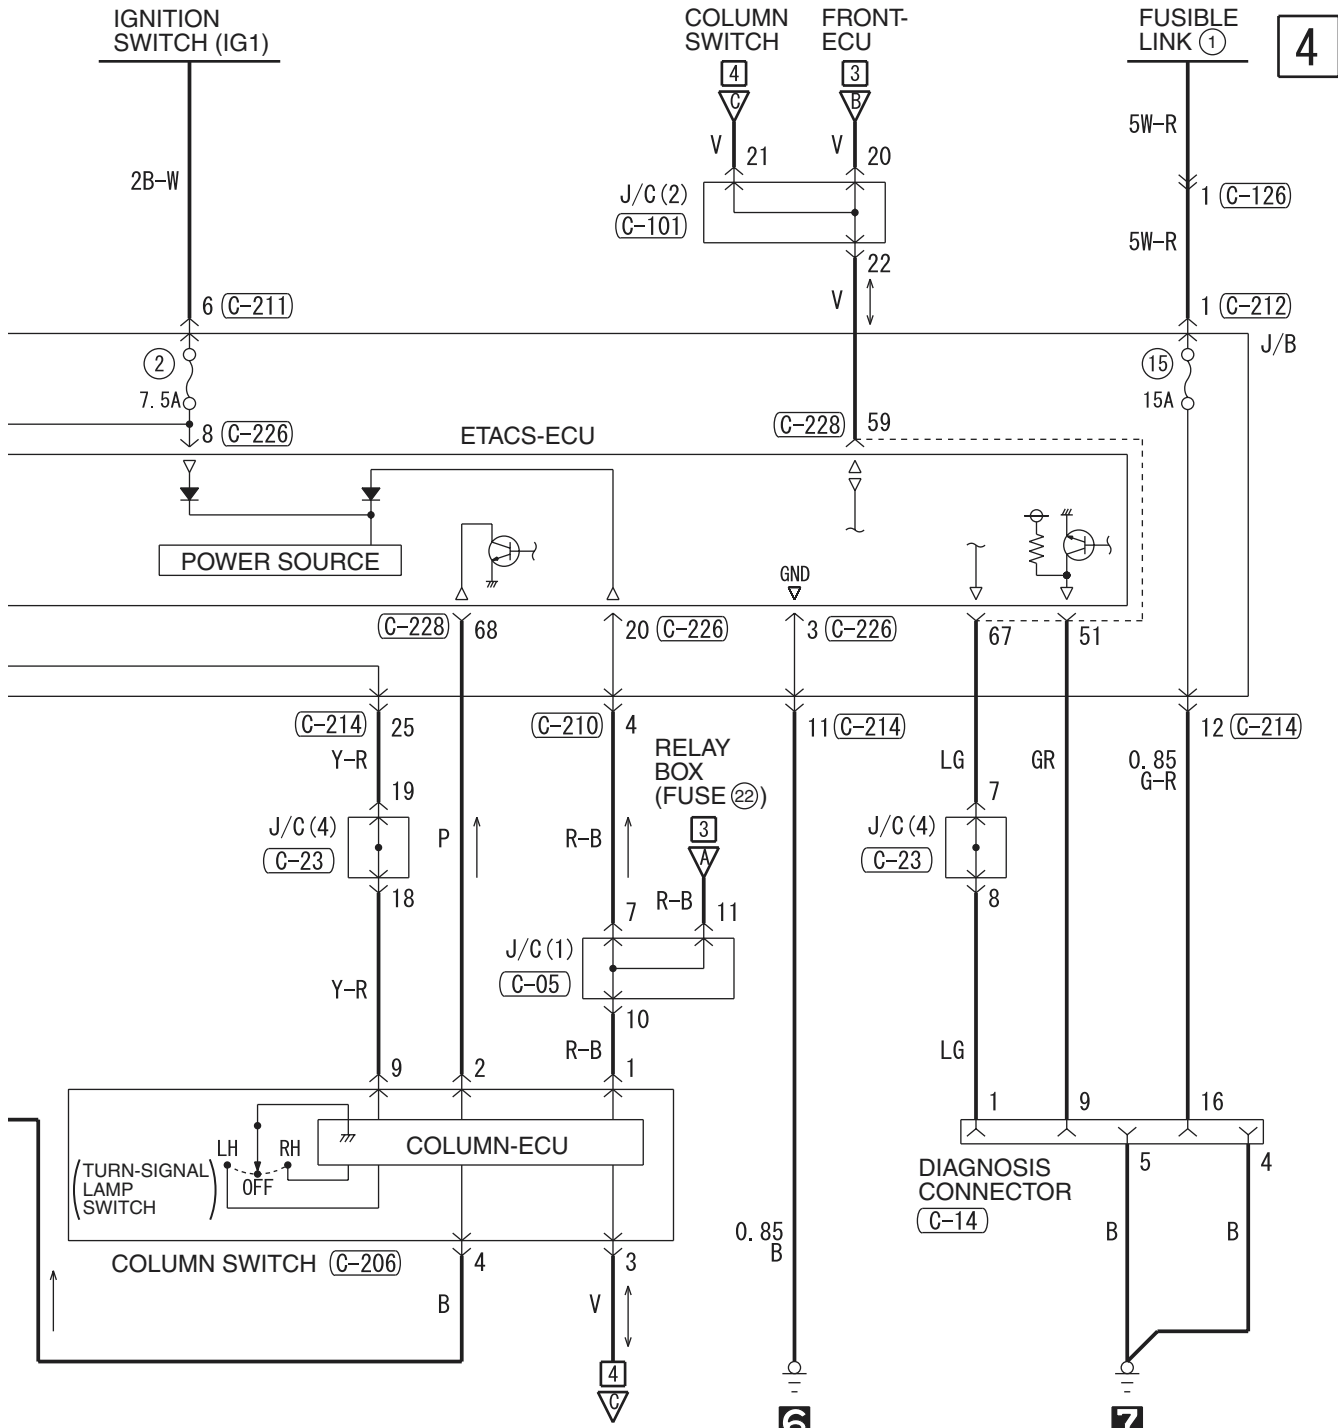

(C-06)

(C-14) FRONT SIDE

(C-206)

(C-210)

(C-211)

(C-212)

4

TURN SIGNAL LAMP AND HAZARD WARNING LAMP <RH drive vehicles>