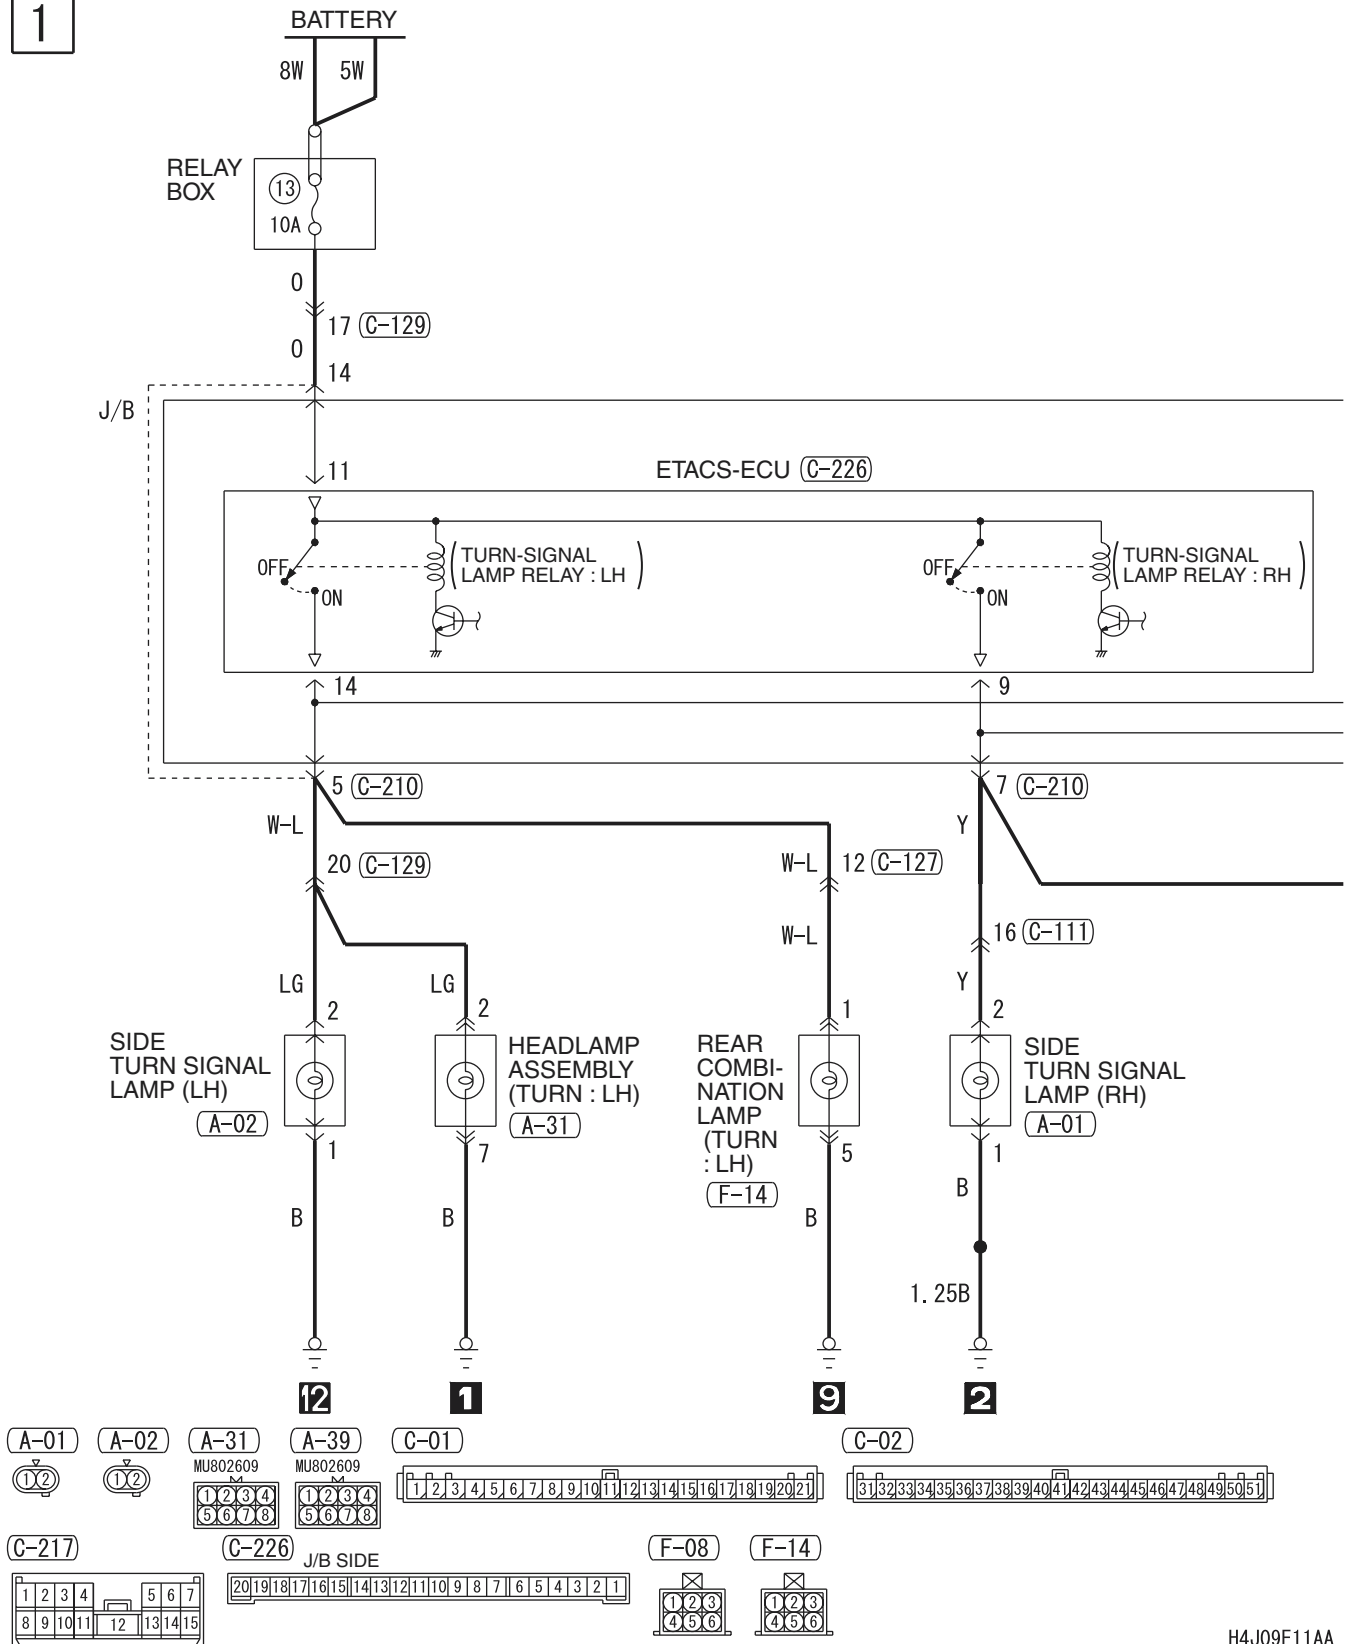

TURN SIGNAL LAMP AND HAZARD WARNING LAMP <RH drive vehicles>

M3030002900527

1