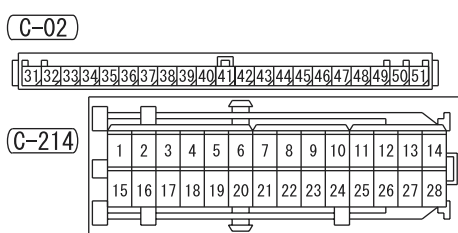

Wire colour code
B : Black   LG : Light green   G : Green   L : Blue
W : White   Y : Yellow   SB : Sky blue   BR : Brown
O : Orange   GR : Gray   R : Red   P : Pink   V : Violet