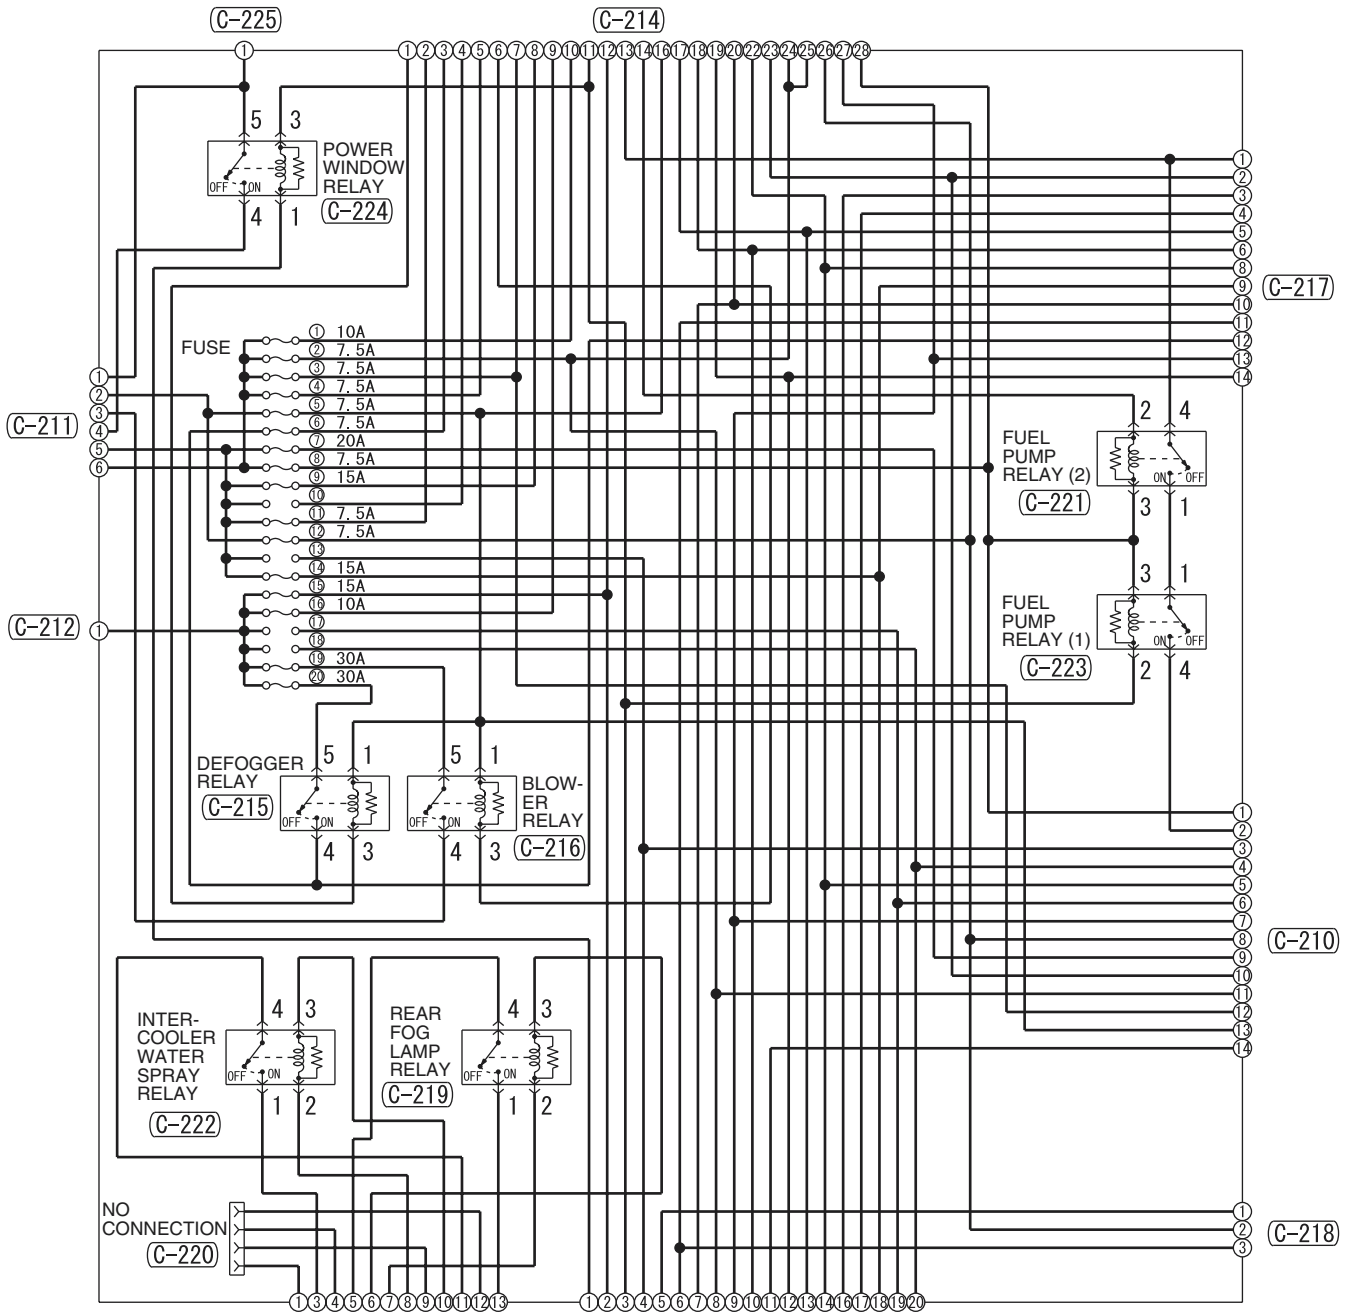

IMMOBILIZER SYSTEM
<RH drive vehicles> 90-230

INTERCOOLER WATER SPLAY

INTERCOOLER WATER SPRAY
<LH drive vehicles> 90-232

INTERCOOLER WATER SPRAY
<RH drive vehicles> 90-234

J/B

M303000200414

NOTE:
CONNECTOR NUMBERS ARE KEYED TO THE CONFIGURATION
DIAGRAM (DASH PANEL) AND EACH CIRCUIT DIAGRAM.