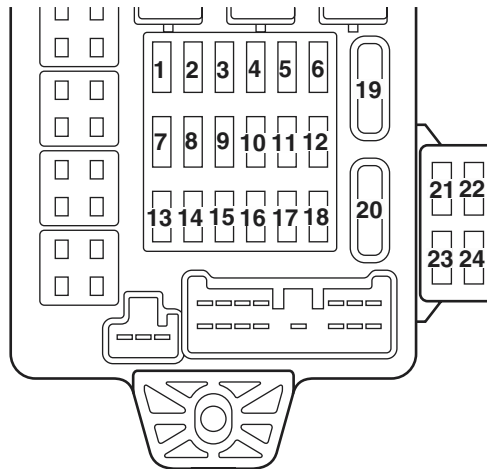

<R.H. drive vehicles>