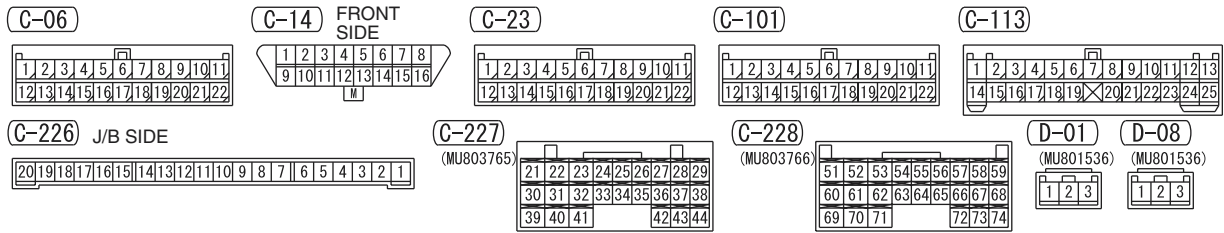

FRONT ROOM LAMP, REAR ROOM LAMP, LUGGAGE COMPARTMENT LAMP, IGNITION KEY CYLINDER ILLUMINATION LAMP AND DOOR AJAR WARNING LAMP <LH drive vehicles> (CONTINUED)

3