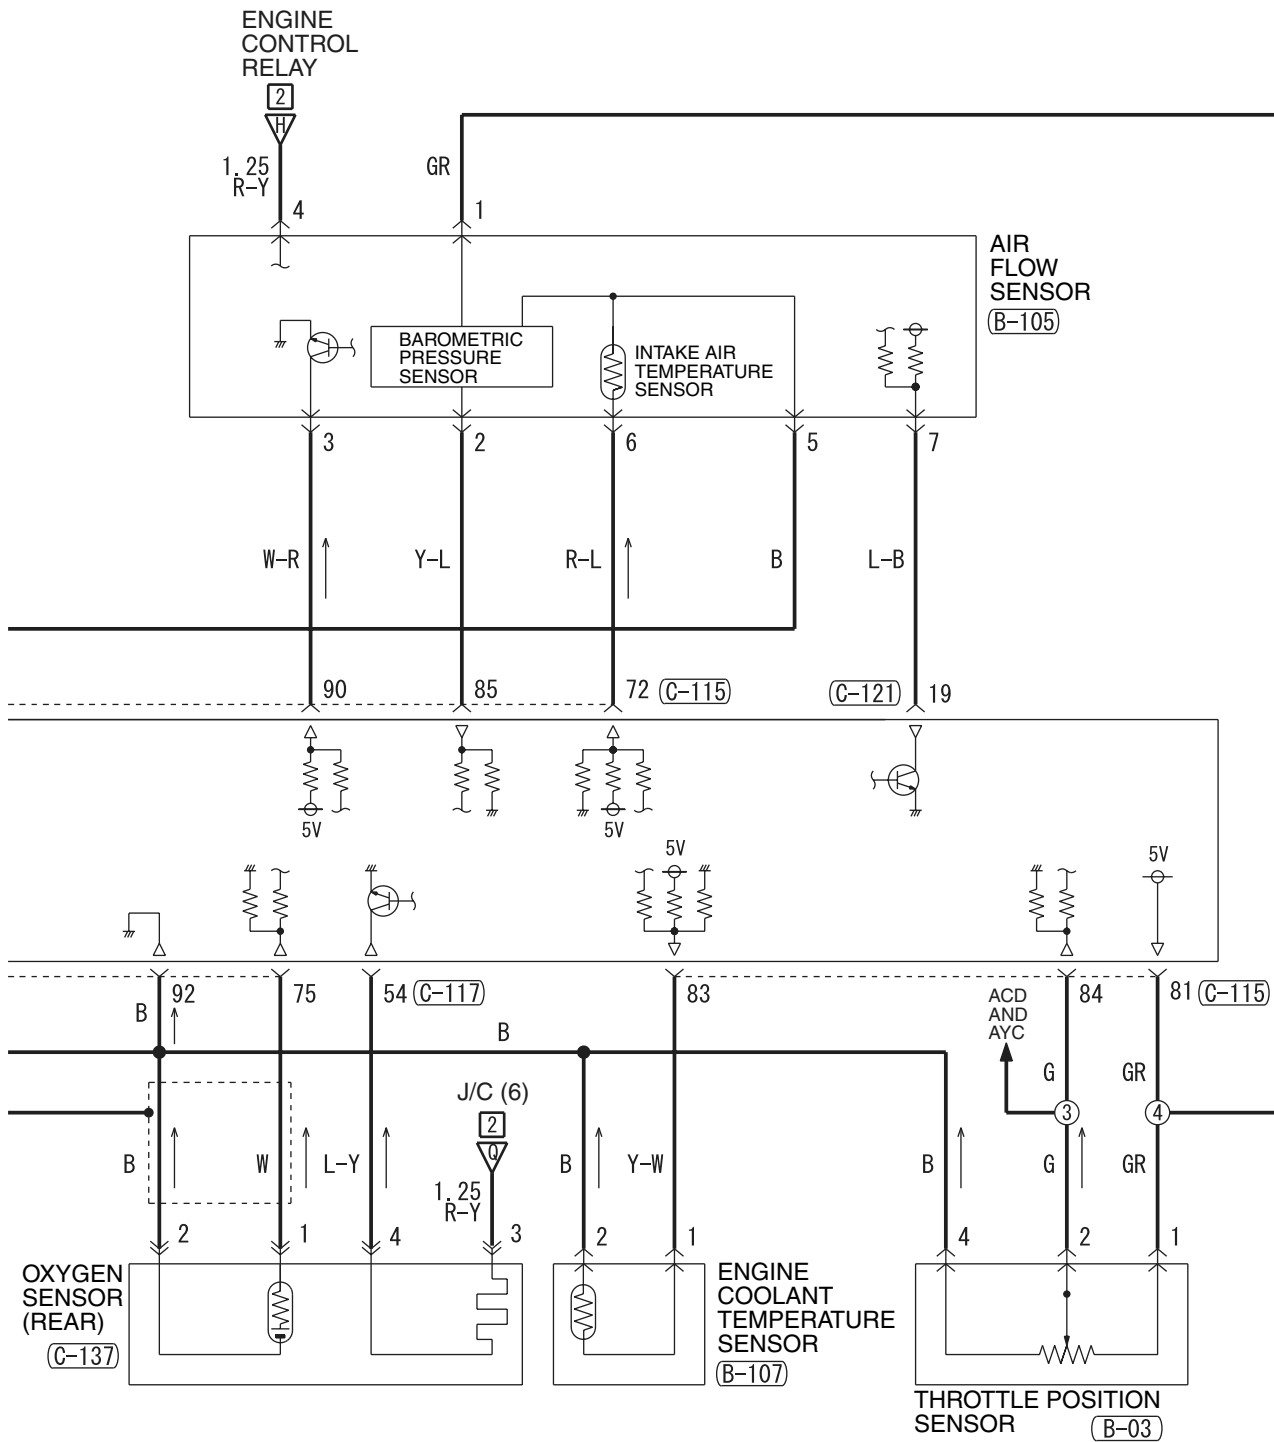

4

(C-117)

(MU801820)

51	52	53	54	55	56
57	58	59	60	61	62

(C-119)

(MU801822)

31	32	33	34	35	36	37	38
39	40	41	42	43	44	45	46

(C-121)

(MU801824)

1	2	3	4	5	6	7	8	9	10	11	12	13
14	15	16	17	18	19	20	21	22	23	24	25	26

(D-137)

MU801446

1	2	3	4

Wire colour code

B : Black LG : Light green G : Green L : Blue W : White Y : Yellow SB : Sky blue
BR : Brown O : Orange GR : Gray R : Red P : Pink V : Violet