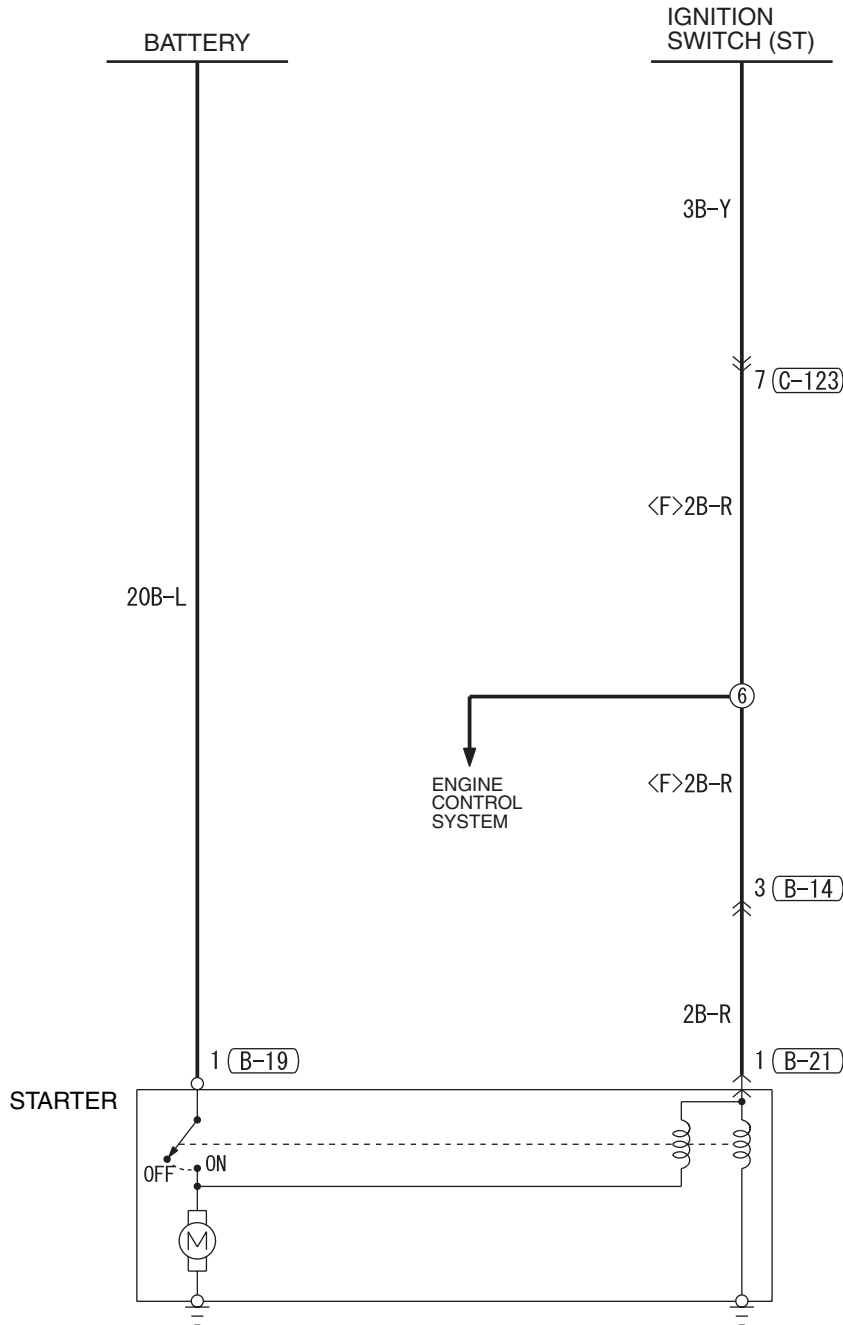

STARTING SYSTEM

M3030000500620

1

Wire colour code

B : Black LG : Light green G : Green L : Blue W : White Y : Yellow SB : Sky blue
BR : Brown O : Orange GR : Gray R : Red P : Pink V : Violet