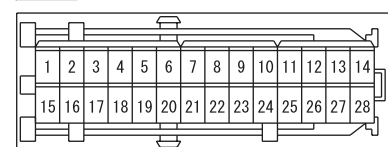

Wire colour code

B : Black LG : Light green G : Green L : Blue
W : White Y : Yellow SB : Sky blue BR : Brown
O : Orange GR : Gray R : Red P : Pink V : Violet