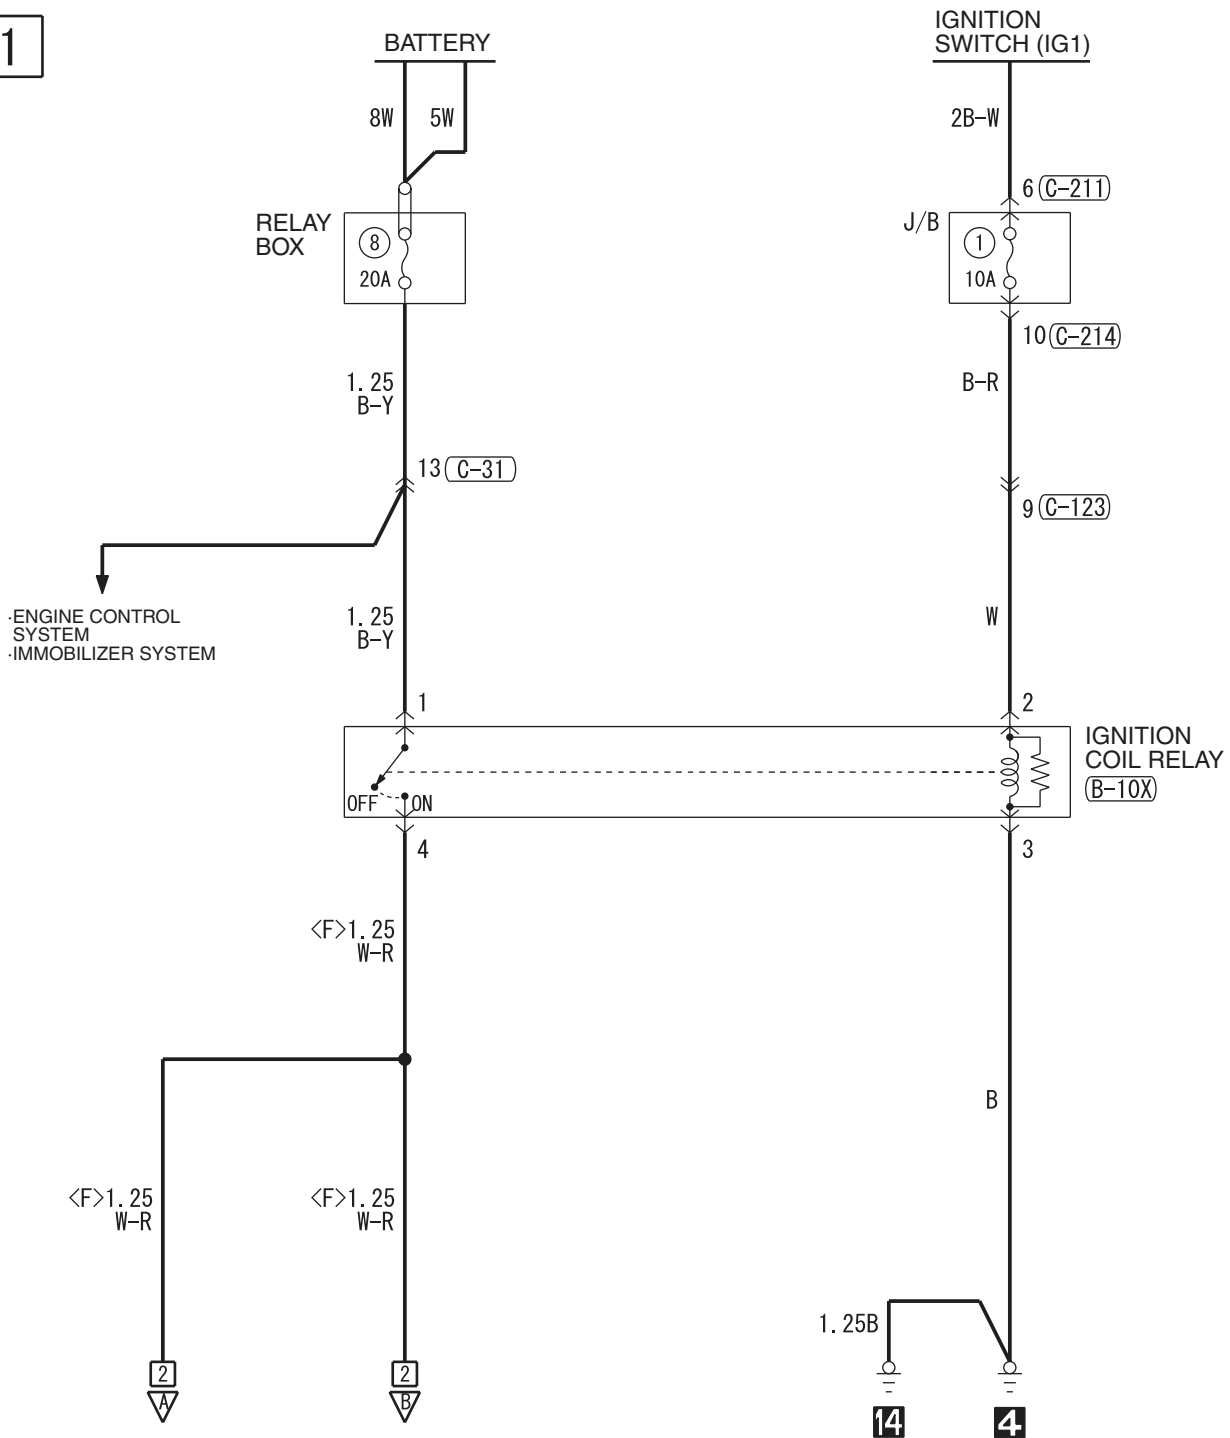

IGNITION SYSTEM <RH drive vehicles>

M303000600791

1

B-06X

B-103

B-114

C-31

C-105

C-117

C-211

C-214