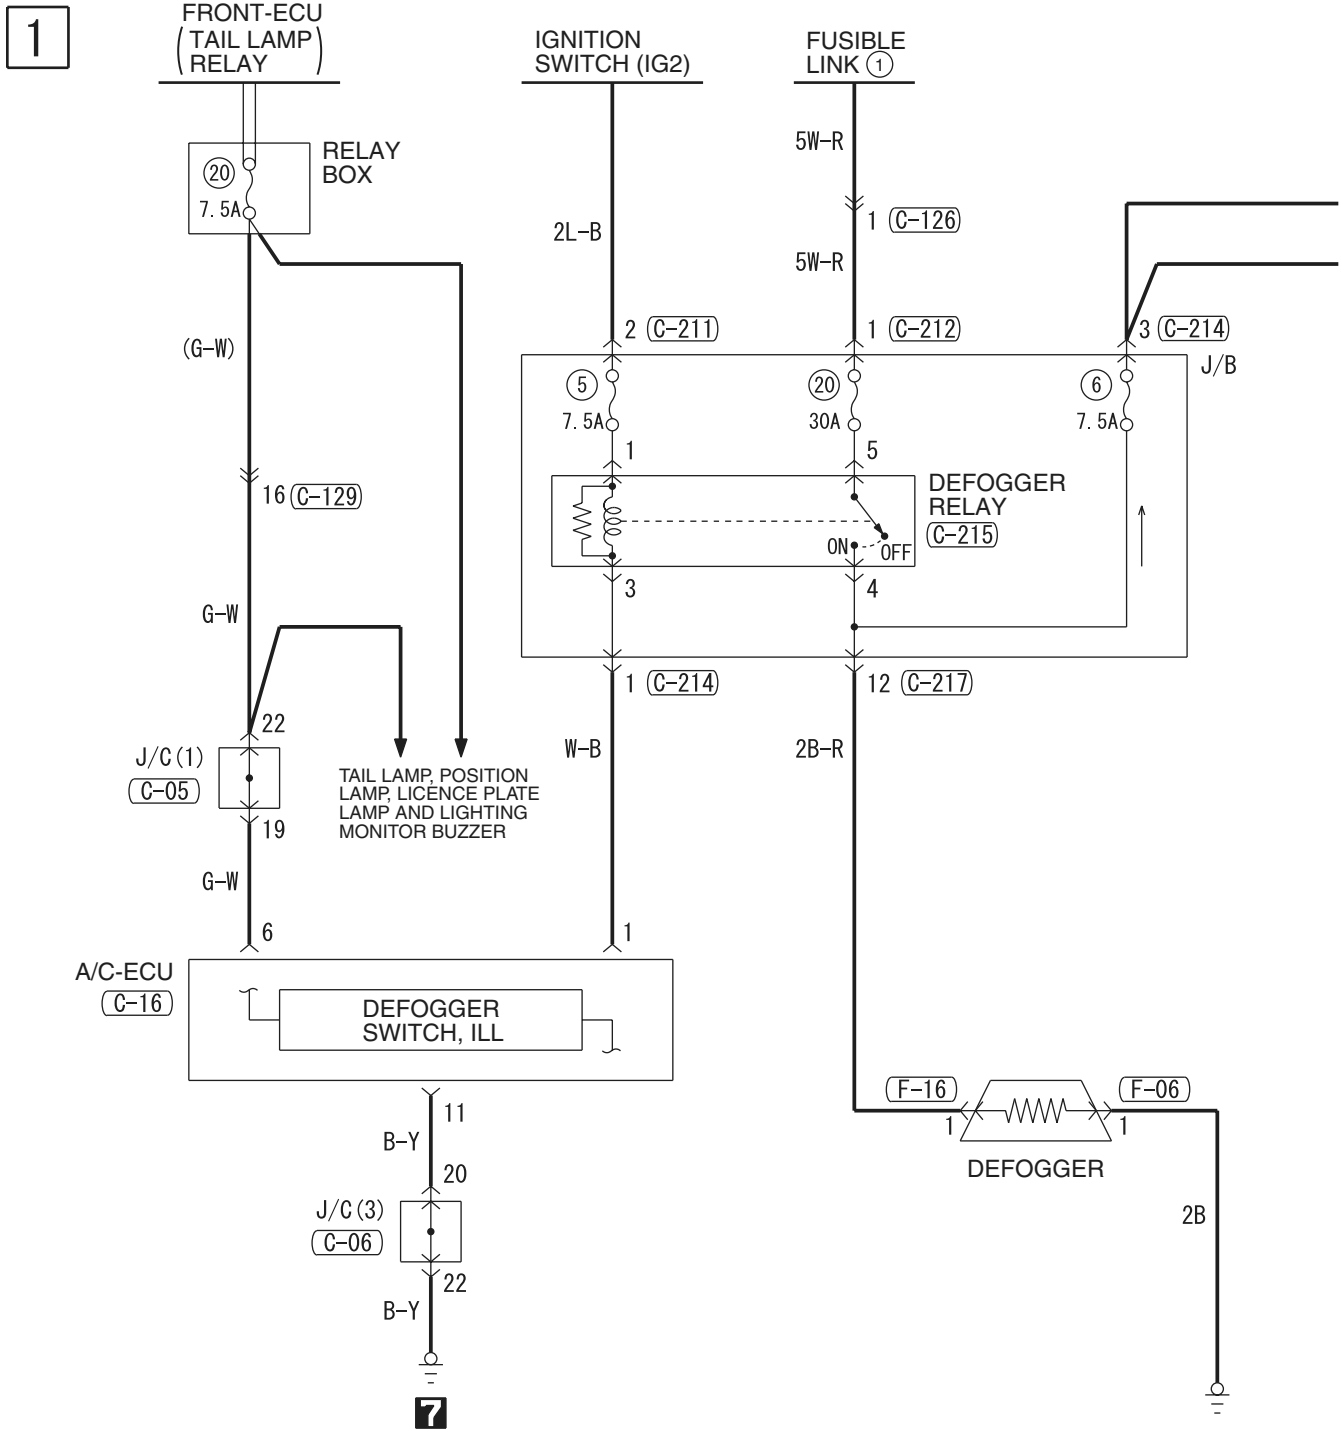

DEFOGGER AND DOOR MIRROR HEATER

DEFOGGER AND DOOR MIRROR HEATER <LH drive vehicles>

M3030013500028