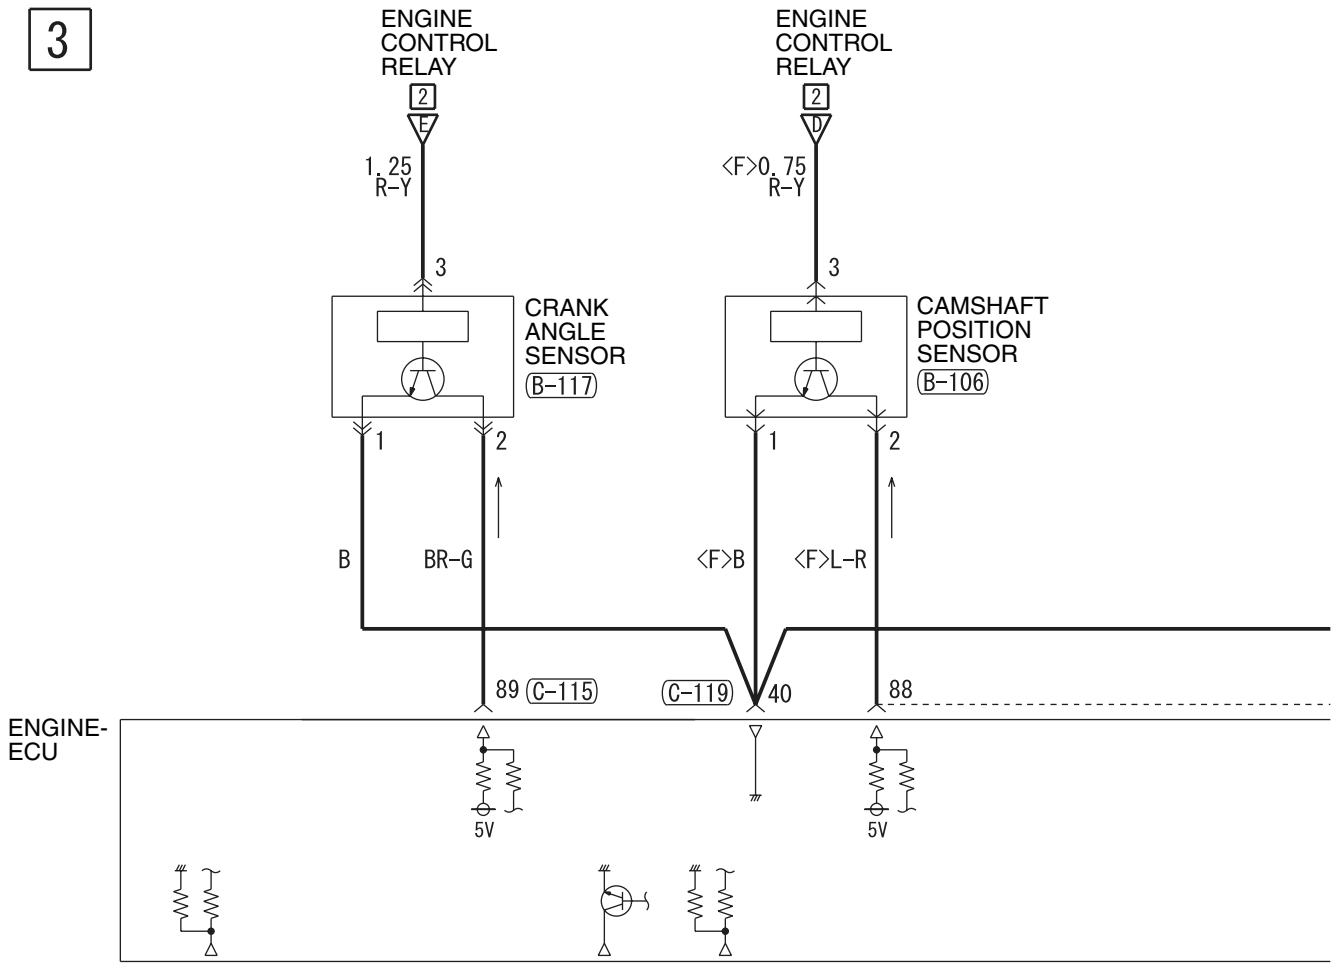

ENGINE CONTROL SYSTEM <LH drive vehicles> (CONTINUED)

3