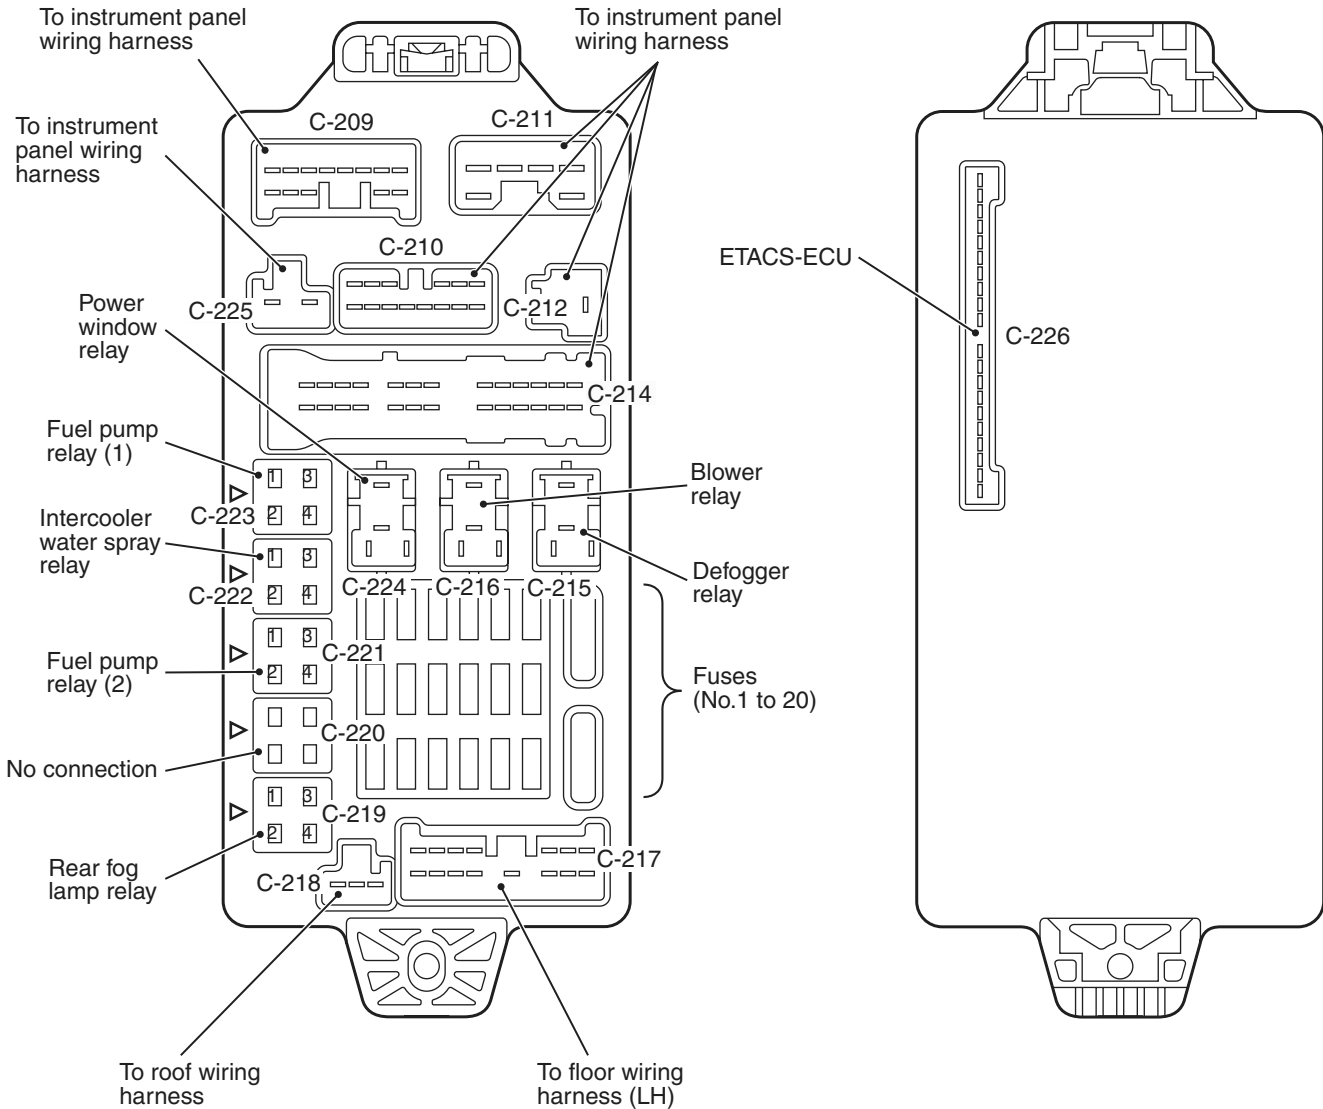

AC208362AG

NOTE:

- The triangle mark on the relay housing should face that on the J/B and the relay box.