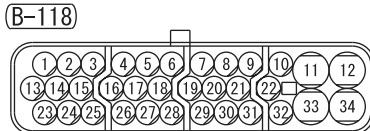

ANTI-SKID BRAKING SYSTEM (ABS) <RH drive vehicles> (CONTINUED)

3