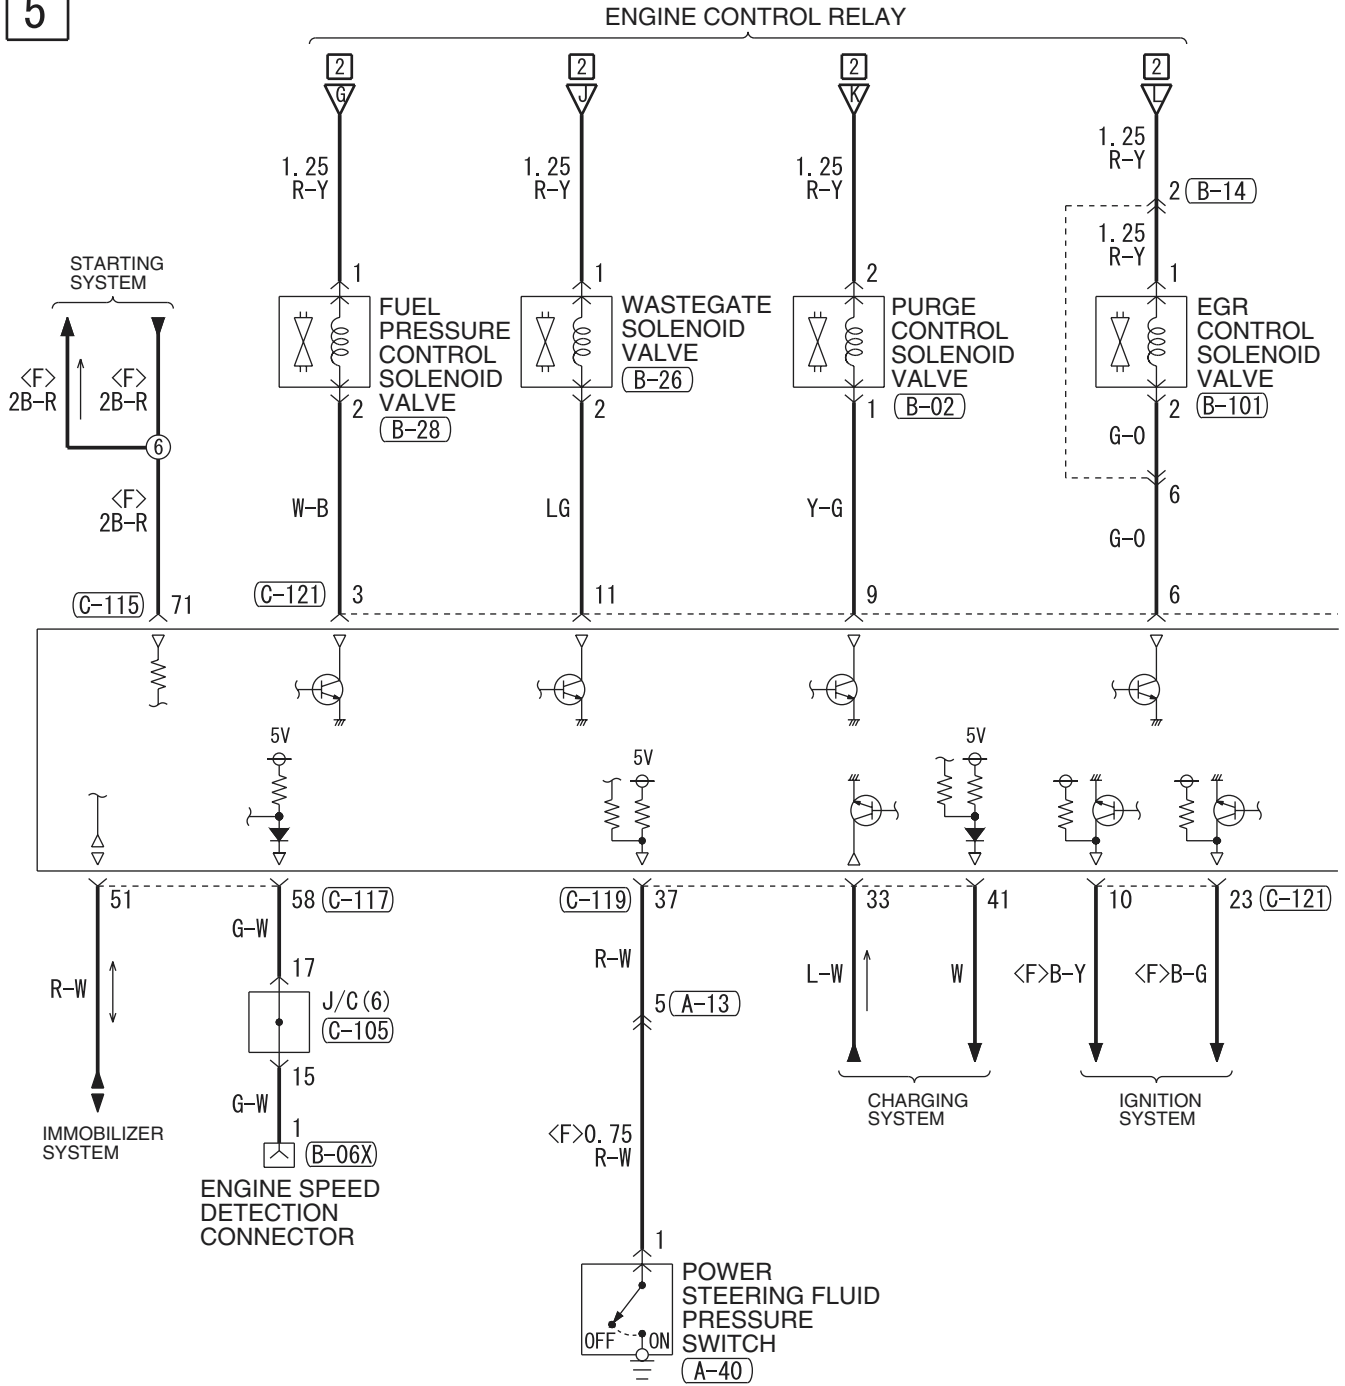

ENGINE CONTROL SYSTEM <LH drive vehicles> (CONTINUED)

5