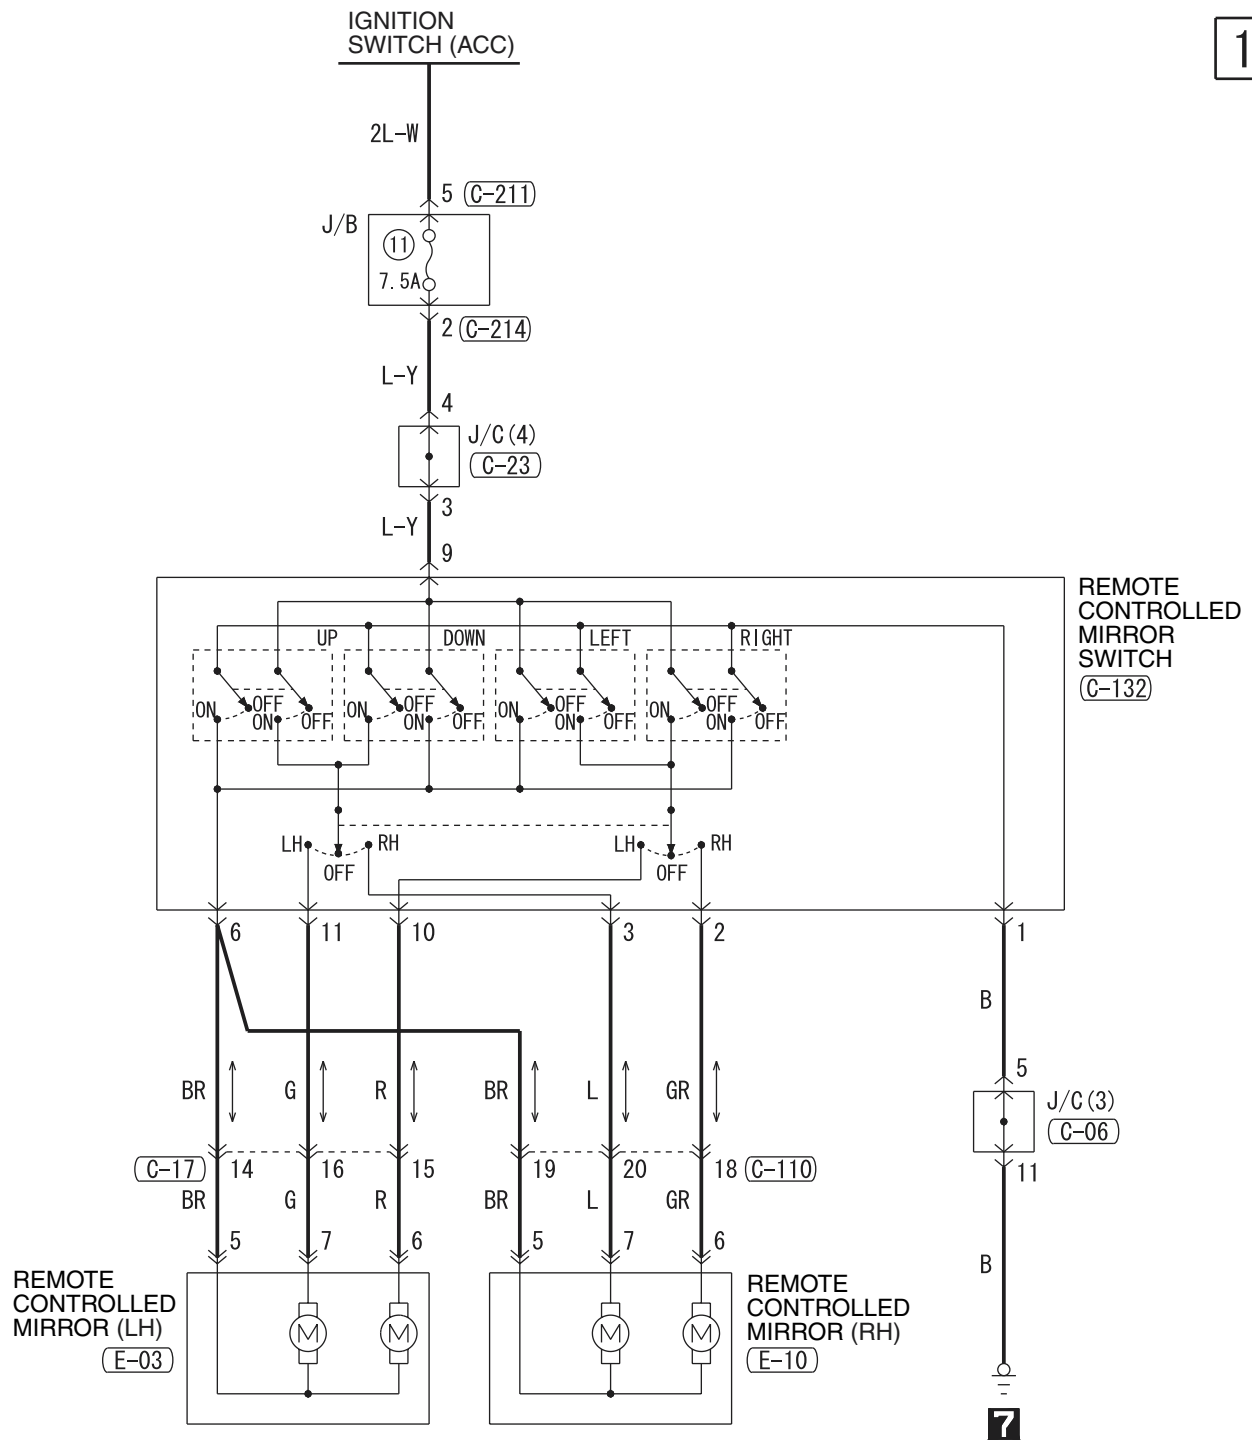

C-211 MU801331

C-214

E-03

E-10

REMOTE CONTROLLED MIRROR <RH drive vehicles>

M3030006500189

1

DEFOGGER AND DOOR MIRROR HEATER