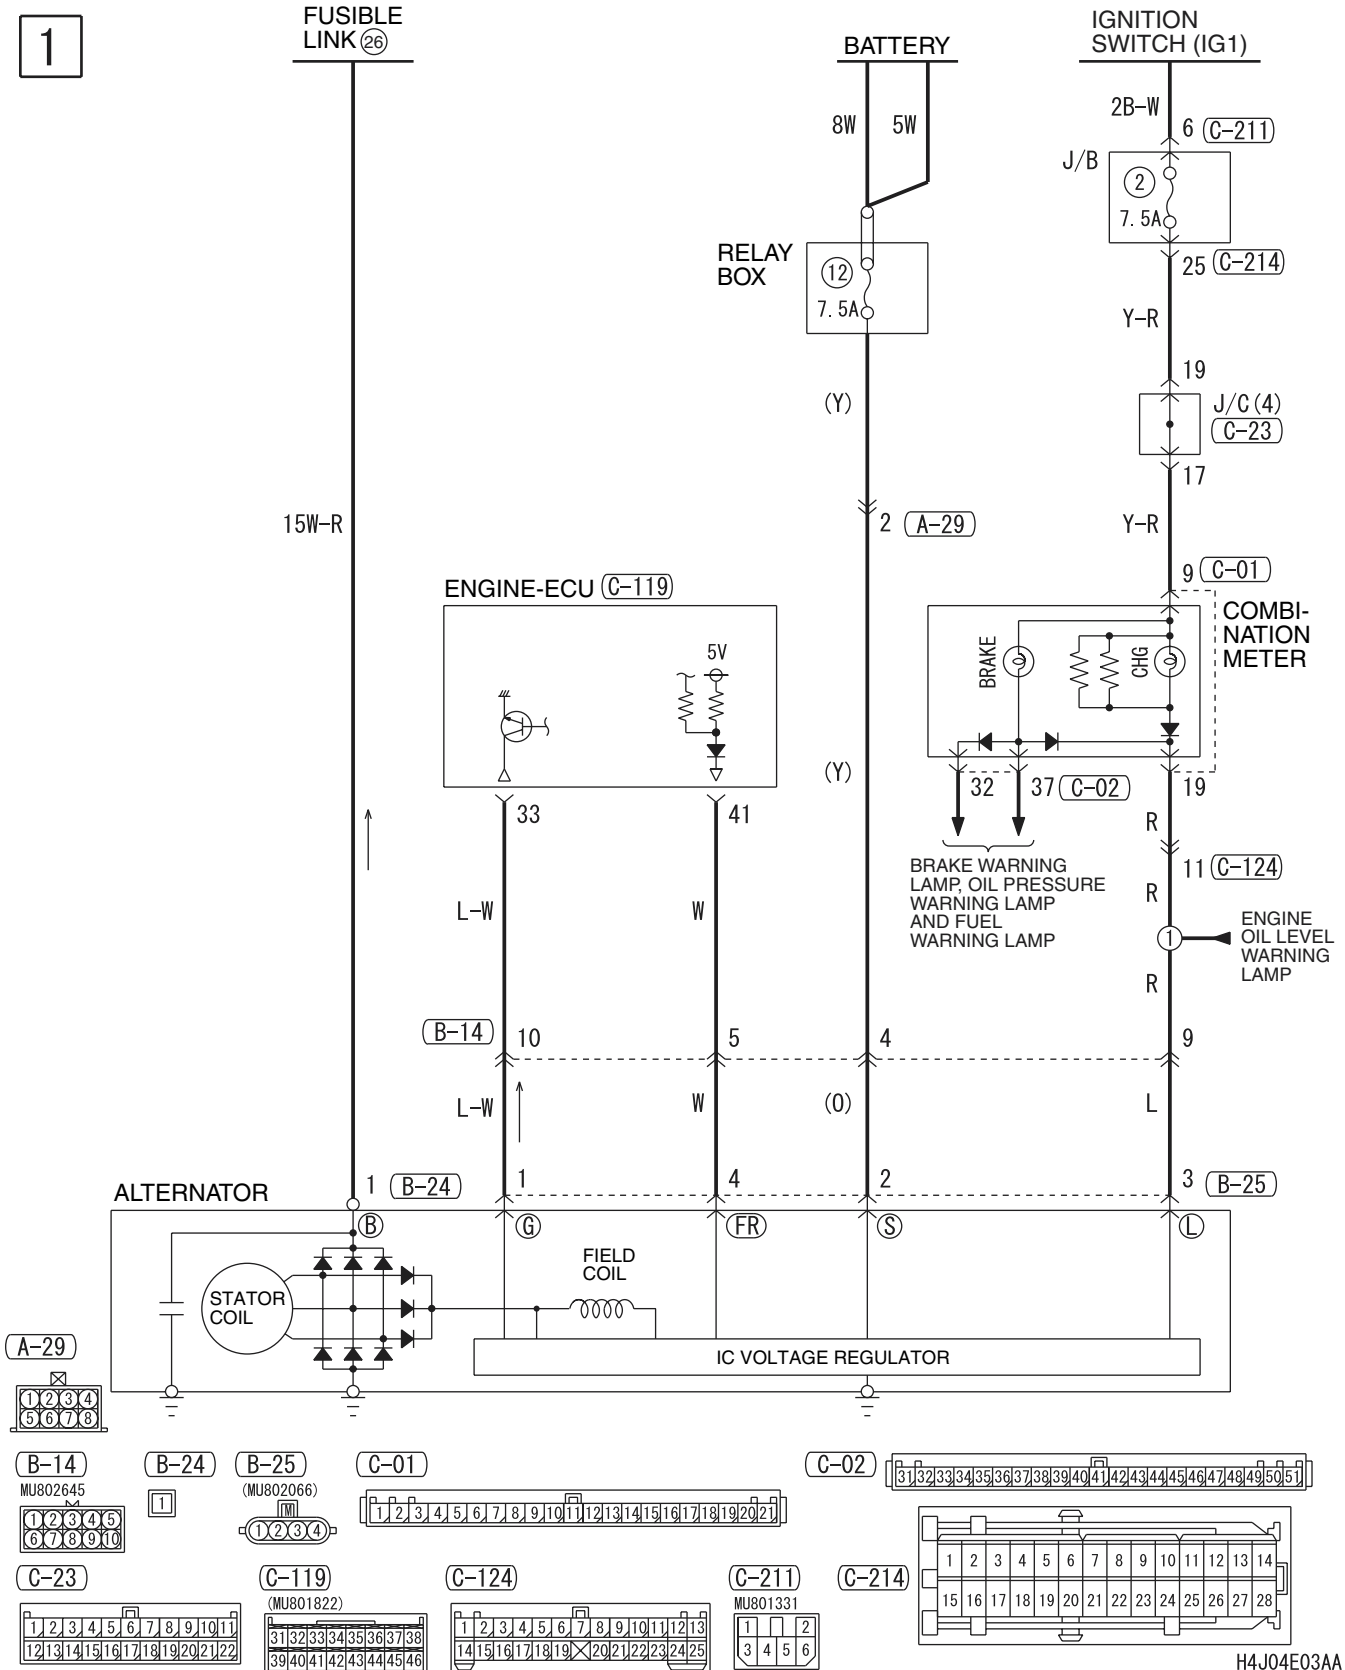

CHARGING SYSTEM

CHARGING SYSTEM <LH drive vehicles>

M3030000700538