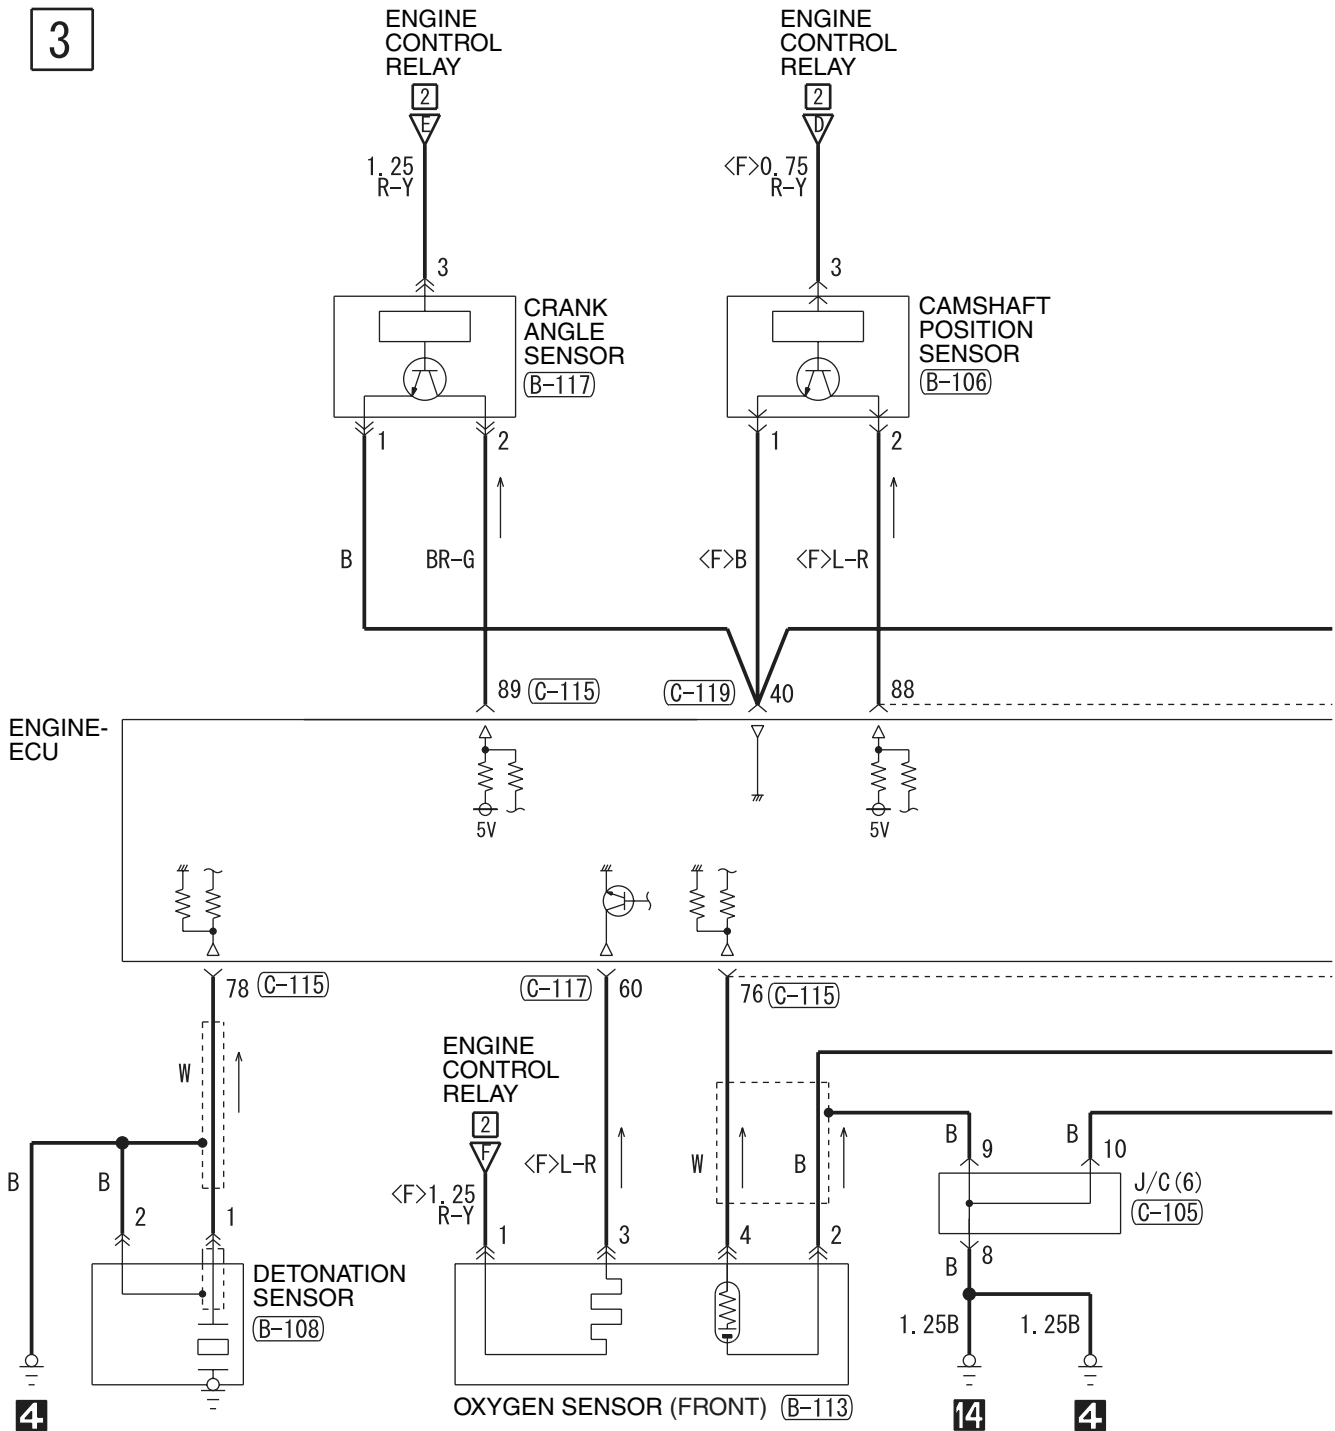

ENGINE CONTROL SYSTEM <RH drive vehicles> (CONTINUED)

3

4

14

4