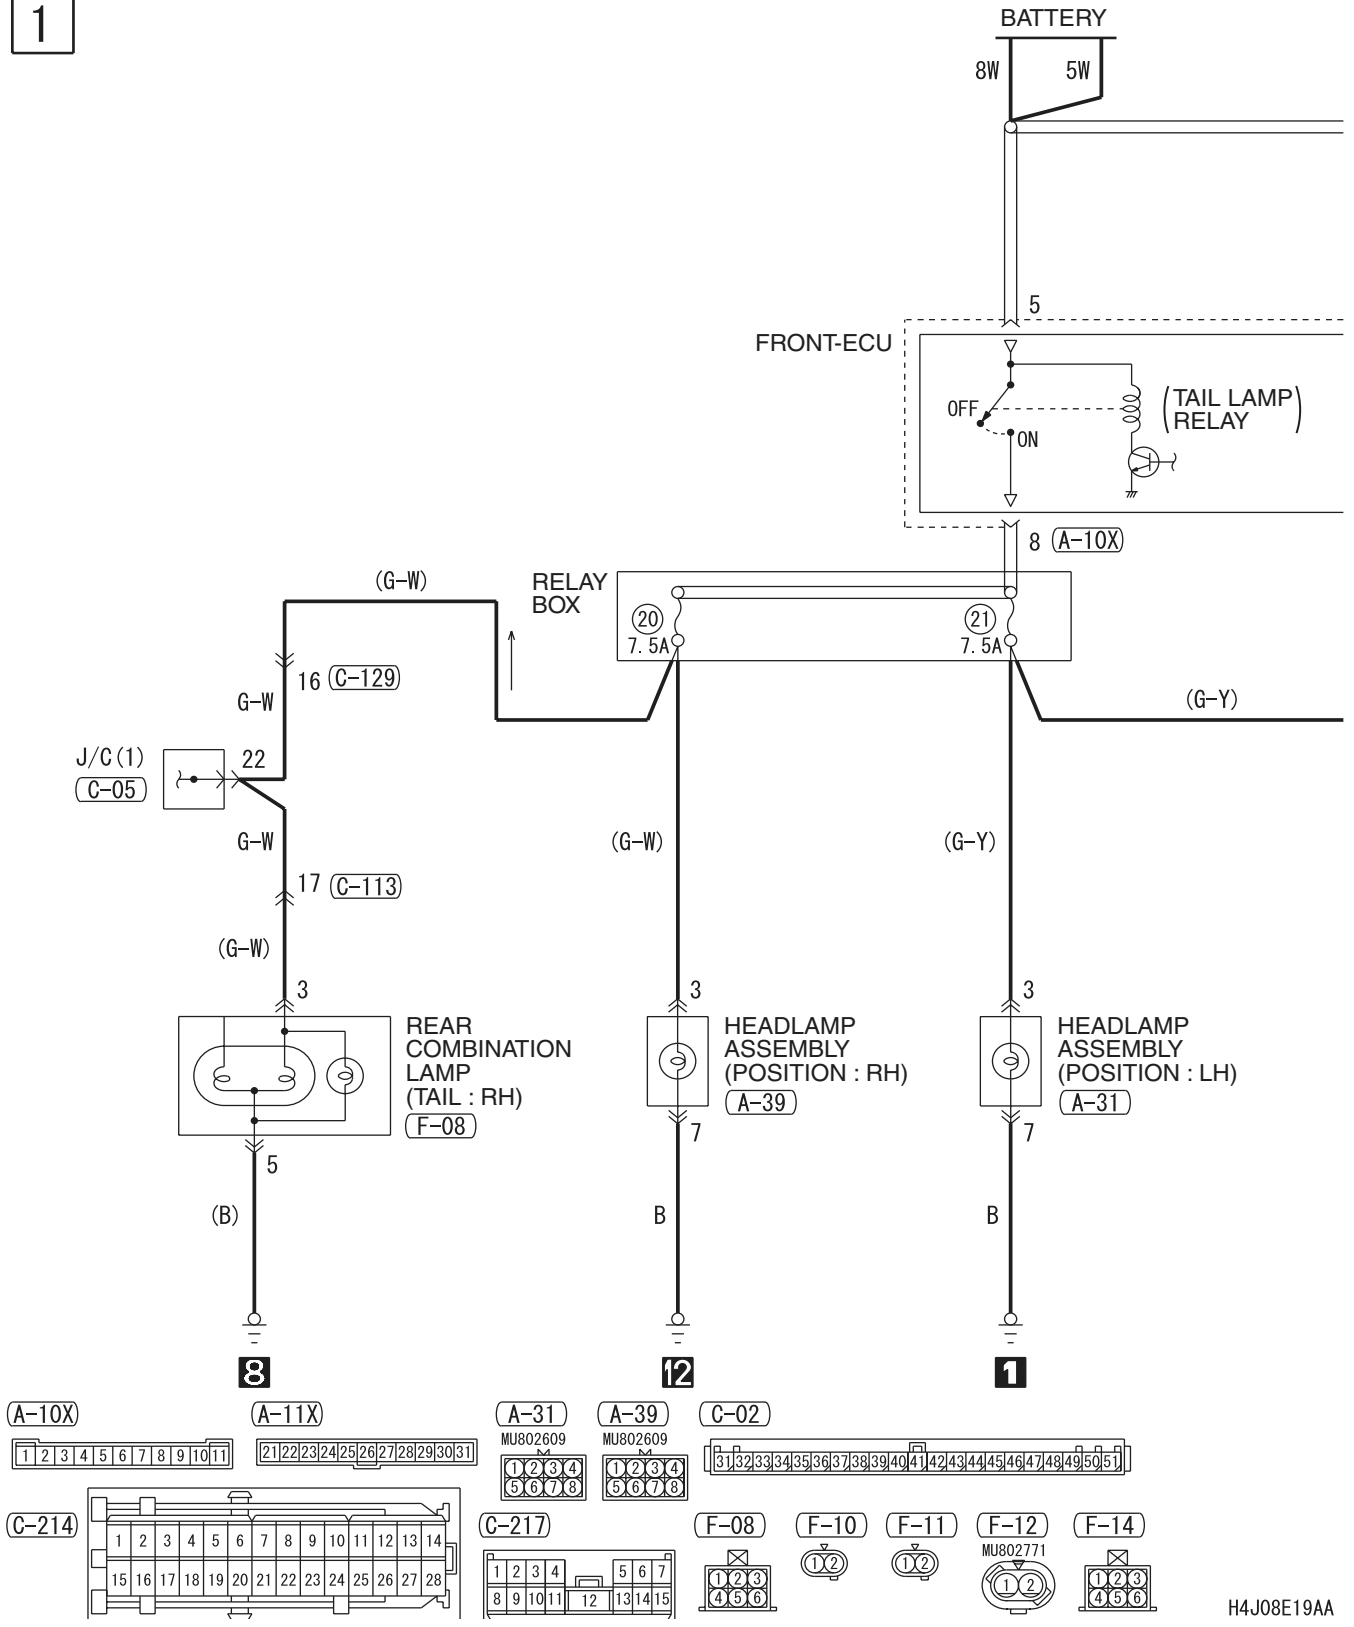

TAIL LAMP, POSITION LAMP, LICENCE PLATE LAMP AND LIGHTING MONITOR BUZZER

TAIL LAMP, POSITION LAMP, LICENCE PLATE LAMP AND LIGHTING MONITOR BUZZER
<LH drive vehicles>

M3030001700285

1