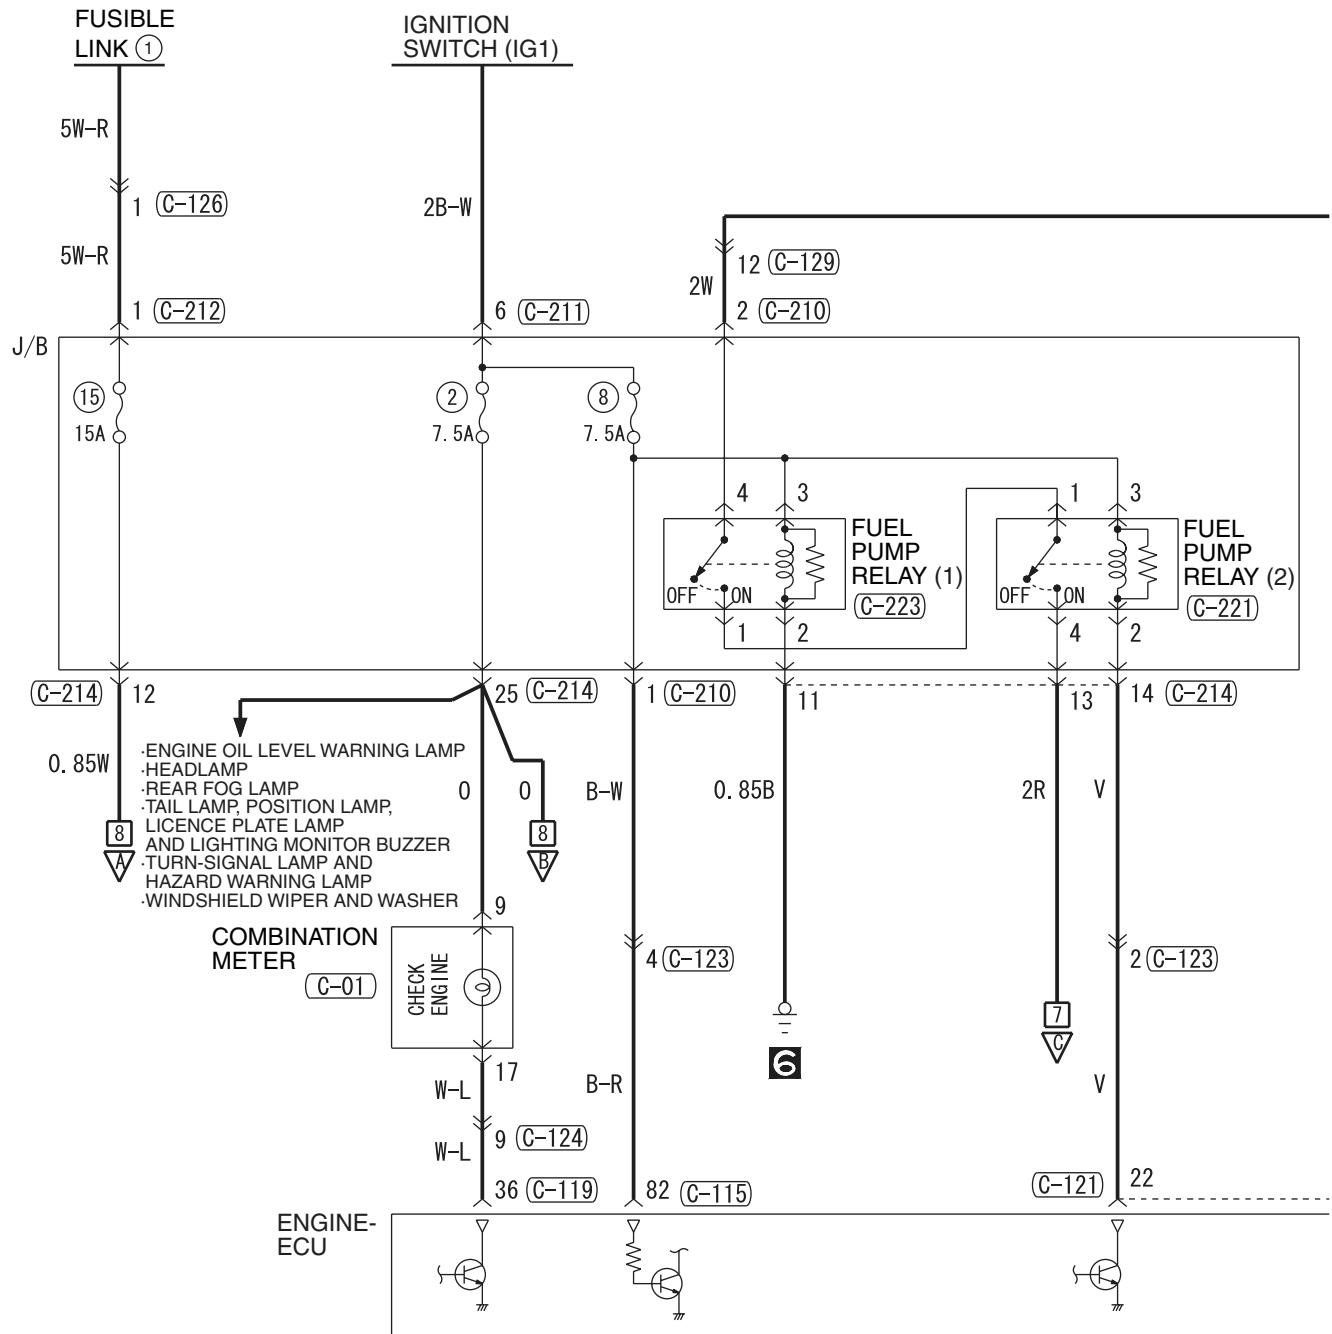

ENGINE CONTROL SYSTEM <RH drive vehicles>

M3030000801486

1

B-12X

C-01

C-31

C-105

C-115

(MU801823)

C-124

C-126
(MU801380)

C-129

C-210
MU801857

C-211
MU801331

C-212
MU801403