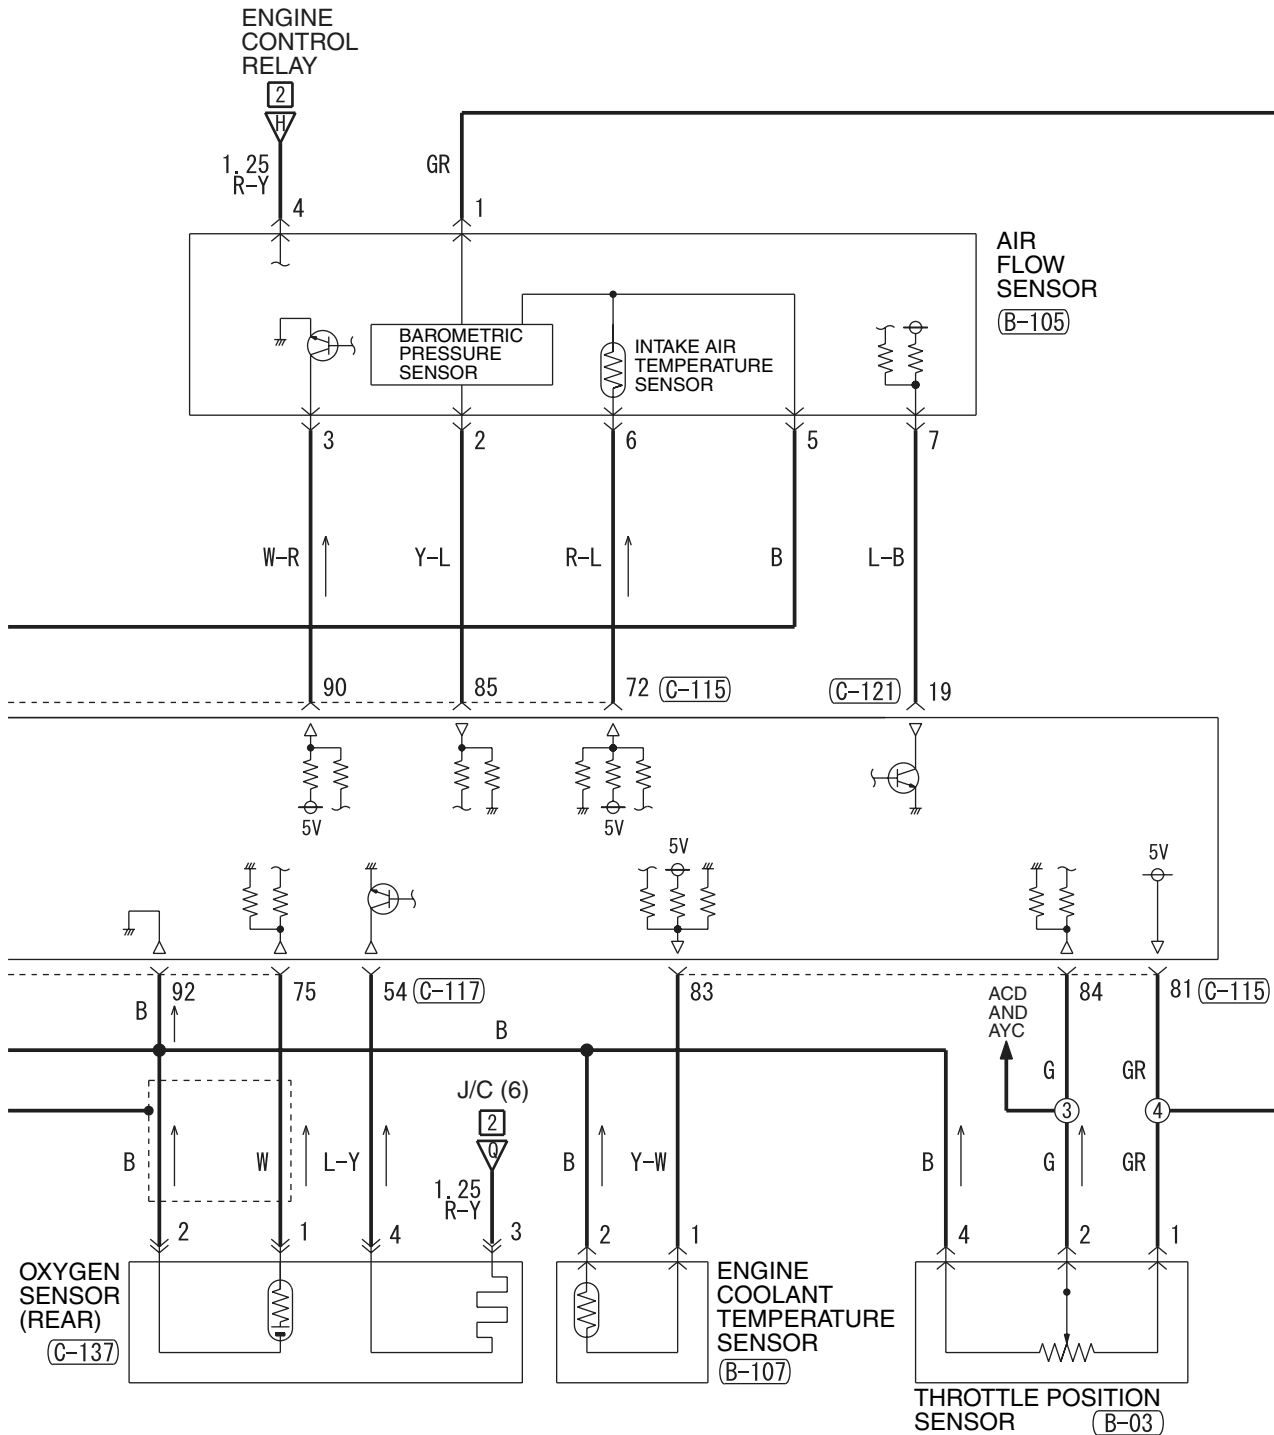

4

(C-117)
(MU801820)

51	52	53	54	55	56
57	58	59	60	61	62

(C-119)
(MU801822)

31	32	33	34	35	36	37	38
39	40	41	42	43	44	45	46

(C-121)
(MU801824)

1	2	3	4	5	6	7	8	9	10	11	12	13
14	15	16	17	18	19	20	21	22	23	24	25	26

(D-137)
MU801446

1	2	3	4

Wire colour code
B : Black   LG : Light green   G : Green   L : Blue   W : White   Y : Yellow   SB : Sky blue
BR : Brown   O : Orange   GR : Gray   R : Red   P : Pink   V : Violet