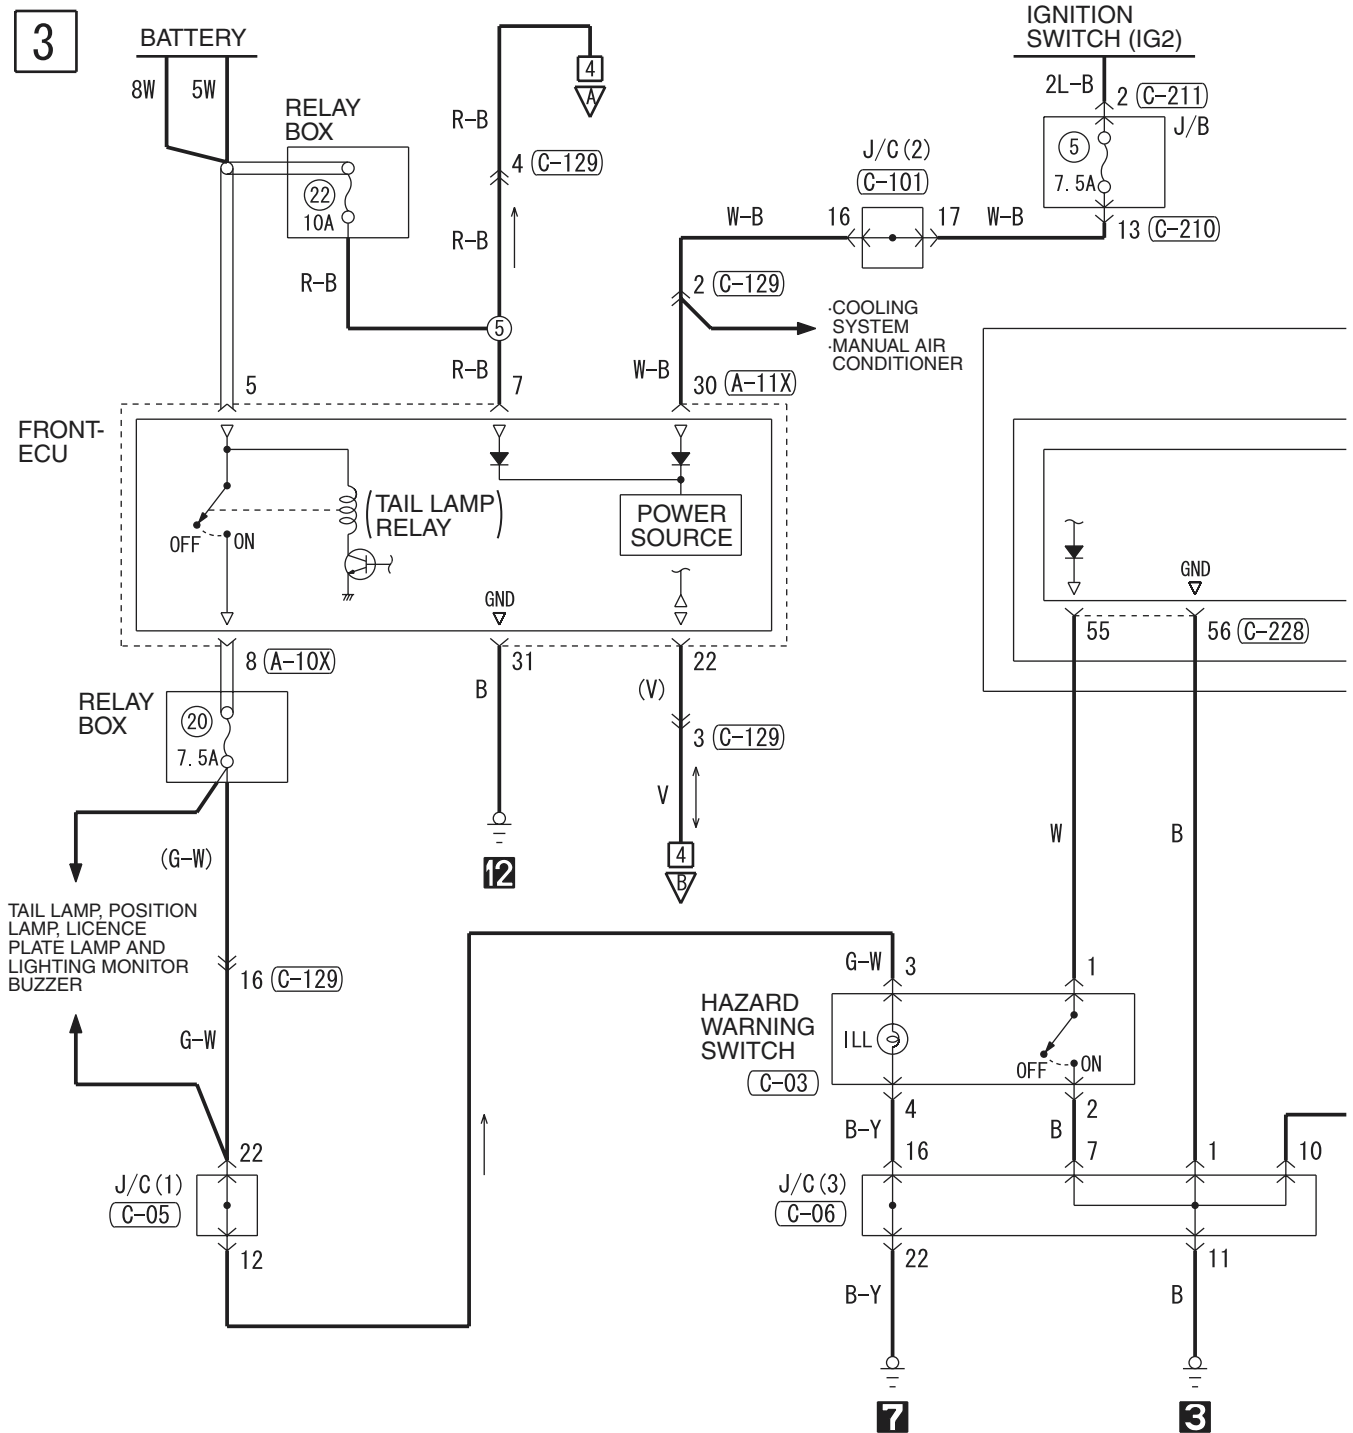

M3030002900516

1

2

TURN SIGNAL LAMP AND HAZARD WARNING LAMP <LH drive vehicles> (CONTINUED)

(A-10X)

(A-11X)

(C-03)

(C-05)