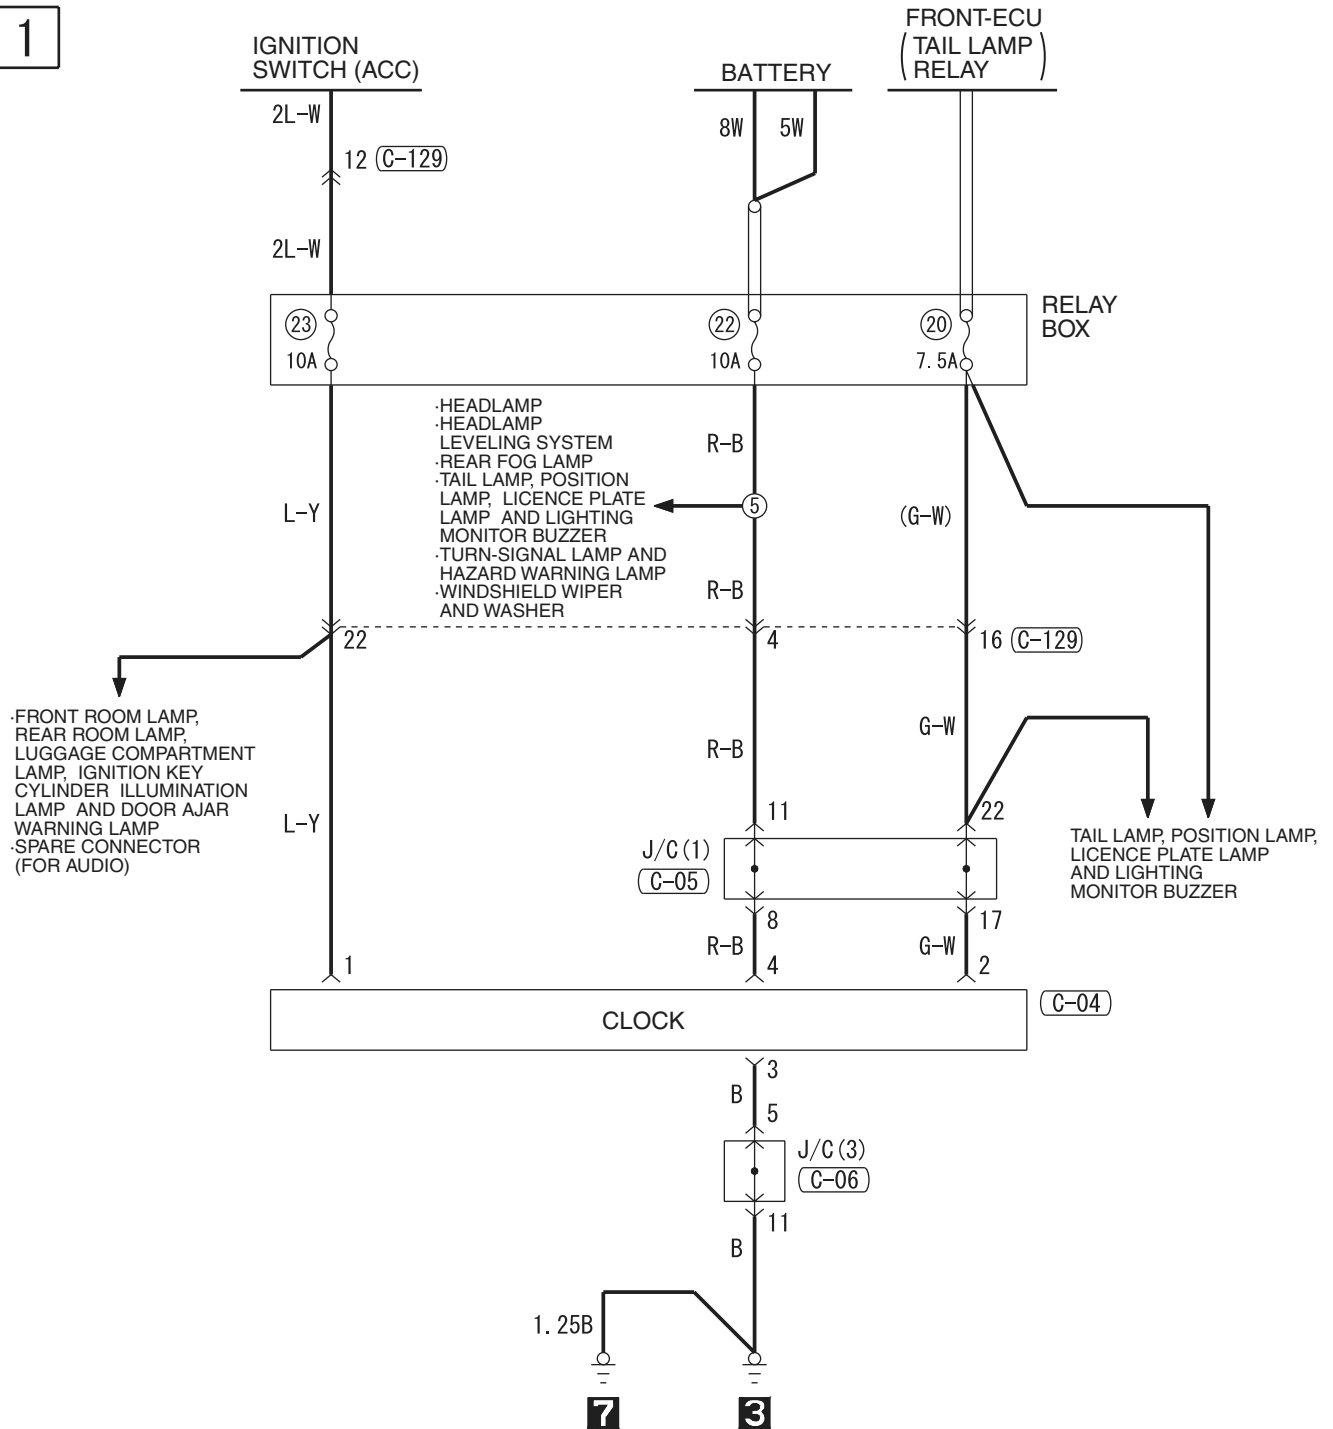

CLOCK

CLOCK <LH drive vehicles>

M3030007700294

1

Wire colour code

B: Black LG: Light green G: Green L: Blue W: White Y: Yellow SB: Sky blue
BR: Brown O: Orange GR: Gray R: Red P: Pink V: Violet