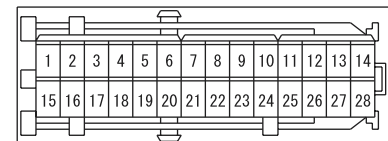

CIGARETTE LIGHTER <RH drive vehicles>

M3030007800280

1

C-214