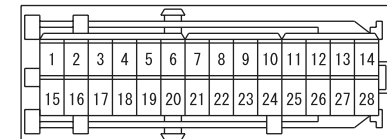

REMOTE CONTROLLED MIRROR

REMOTE CONTROLLED MIRROR <LH drive vehicles>

M3030006500178

1

C-214