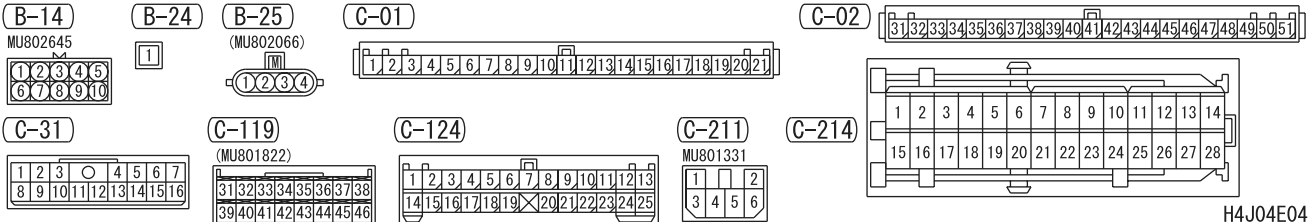

CHARGING SYSTEM

CHARGING SYSTEM <LH drive vehicles>

M3030000700538

CHARGING SYSTEM <RH drive vehicles>

M3030000700549

1

ENGINE CONTROL SYSTEM

ENGINE CONTROL SYSTEM <LH drive vehicles>