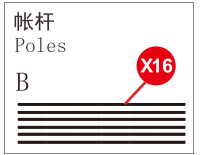

将B杆沿着下图撑，杆子末端插入圈棒内，并调好调节扣，杆子交叉部位钩上大G钩，将所有的钩子钩好后，底角打上地钉
Pitch up the pole B according to the following drawing and the pole ending into the pin ring. Then adjust it with adjustable, fix the tent with G hooks and stakes.

3 底角杆子边上的织带穿过挡泥条上的蓬圈打上地钉

Take out the guy lines and fix the guy lines to the tent hook D

4 底垫固定方式
Fixing way of footprint
底垫(单独购买)
Buy footprint additionally.

综合配件

Accessories

若有质量问题，请立即与销售商联系。
售后咨询电话：400 066 2858
依据ISO5912
Aftersales service:
0086-4000662858