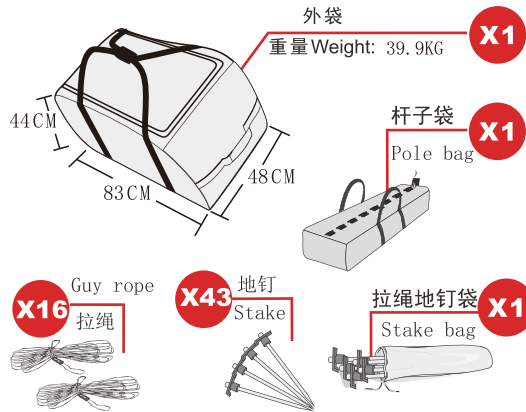

皇家城堡 310 TENT

安装说明

Instruction manual

从外袋中取出帐篷，杆子袋，地钉袋（如上图），选择背风、平整的地面，防止有锐物划伤底部，把帐篷平摊于地。
Take tent and pole bag out from carry bag, then choose the leeward and flat ground.

将杆子相同长度杆子放在一起，按色标颜色撑帐篷，先将A杆穿入圈棒，在将另外16根B杆穿入相应圈棒内。

Select the poles in same length and pitch up the tent according to the color mark. Put the pole A into the pin ring first and put the other 16 pole B into the pin ring accordingly.

从杆子袋中取出支杆安装成图中所画的形状“如图1”并将支杆按图例位置摆放。

Take poles out from pole bag and install it as above shape.

2 先将A杆顶部大圆盘绑在蓬上，帐篷内进入一个人将帐篷托起然后8个人分别站在每个底角处拿着杆子，顺着杆子的拼缝处，将杆子每条缝上的顶部2个G型钩，和大G钩都在杆子上杆子上后再将杆子末端插入圈棒内。

Tie the top hub of pole A into the flysheet and hand up the tent and pitch up the tent with 8 people and G hooks from corners by 8 persons.

用大拇指和食指同时向里按压大G钩，使钩子弹开
Press the big G hook and make it opened.

大G钩弹开后将杆子钩入钩子内
将大拇指和食指，同时向里按压大G钩使金属环扣在大G钩凹槽内。
Put the poles into the big G hook when it opens. Then press the big G hook and make it locked.