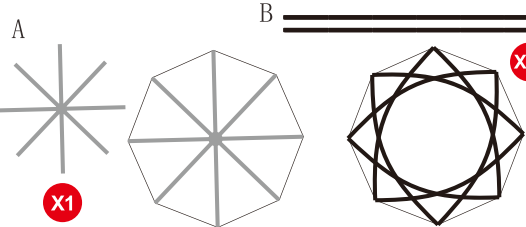

皇家城堡 310 TENT

安装说明

Instruction manual

从外袋中取出帐篷，杆子袋，地钉袋（如上图），选择背风、平整的地面，防止有锐物划伤底部，把帐篷平摊于地。
Take tent and pole bag out from carry bag, then choose the leeward and flat ground.

将杆子相同长度杆子放在一起，按色标颜色撑帐篷，先将A杆穿入圈棒，在将另外16根B杆穿入相应圈棒内。

Select the poles in same length and pitch up the tent according to the color mark. Put the pole A into the pin ring first and put the other 16 pole B into the pin ring accordingly.

从杆子袋中取出支杆安装成图中所画的形状“如图1”并将支杆按图例位置摆放。

Take poles out from pole bag and install it as above shape.

2 先将A杆顶部大圆盘绑在蓬上，帐篷内进入一个人将帐篷托起然后8个人分别站在每个底角处拿着杆子，顺着杆子的拼缝处，将杆子每条缝上的顶部2个G型钩，和大G钩都在杆子上杆子上后再将杆子末端插入圈棒内。

Tie the top hub of pole A into the flysheet and hand up the tent and pitch up the tent with 8 people and G hooks from corners by 8 persons.