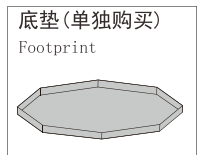

将B杆沿着下图撑，杆子末端插入圈棒内，并调好调节扣，杆子交叉部位钩上大G钩，将所有的钩子钩好后，底角打上地钉
Pitch up the pole B according to the following drawing and the pole ending into the pin ring. Then adjust it with adjustable, fix the tent with G hooks and stakes.

3 底角杆子边上的织带穿过挡泥条上的蓬圈打上地钉

Take out the guy lines and fix the guy lines to the tent hook D

4 底垫固定方式
Fixing way of footprint
底垫(单独购买)
Buy footprint additionally.

综合配件

Accessories

若有质量问题，请立即与销售商联系。
售后咨询电话：400 066 2858
依据ISO5912
Aftersales service:
0086-4000662858