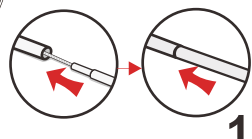

皇家城堡 310 TENT

安装说明

Instruction manual

从外袋中取出帐篷，杆子袋，地钉袋（如上图），选择背风、平整的地面，防止有锐物划伤底部，把帐篷平摊于地。
Take tent and pole bag out from carry bag, then choose the leeward and flat ground.

将杆子相同长度杆子放在一起，按色标颜色撑帐篷，先将A杆穿入圈棒，在将另外16根B杆穿入相应圈棒内。

Select the poles in same length and pitch up the tent according to the color mark. Put the pole A into the pin ring first and put the other 16 pole B into the pin ring accordingly.

从杆子袋中取出支杆安装成图中所画的形状“如图1”并将支杆按图例位置摆放。

Take poles out from pole bag and install it as above shape.

2 先将A杆顶部大圆盘绑在蓬上，帐篷内进入一个人将帐篷托起然后8个人分别站在每个底角处拿着杆子，顺着杆子的拼缝处，将杆子每条缝上的顶部2个G型钩，和大G钩都在杆子上杆子上后再将杆子末端插入圈棒内。

Tie the top hub of pole A into the flysheet and hand up the tent and pitch up the tent with 8 people and G hooks from corners by 8 persons.

用大拇指和食指同时向里按压大G钩，使钩子弹开
Press the big G hook and make it opened.

大G钩弹开后将杆子钩入钩子内
将大拇指和食指，同时向里按压大G钩使金属环扣在大G钩凹槽内。
Put the poles into the big G hook when it opens. Then press the big G hook and make it locked.