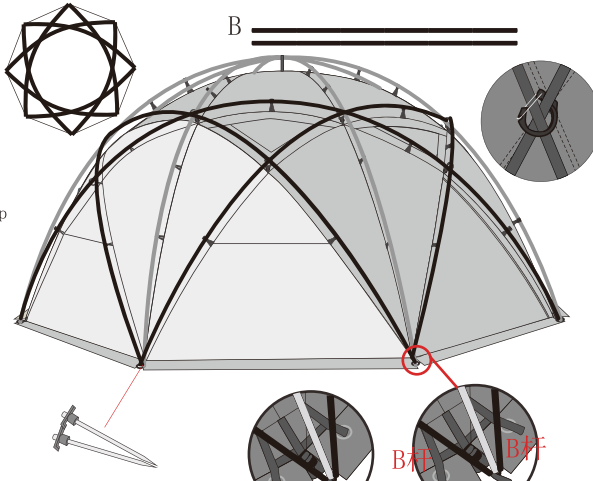

Select the poles in same length and pitch up the tent according to the color mark. Put the pole A into the pin ring first and put the other 16 pole B into the pin ring accordingly.

从杆子袋中取出支杆安装成图中所画的形状“如图1”并将支杆按图例位置摆放。

Take poles out from pole bag and install it as above shape.

2 先将A杆顶部大圆盘绑在蓬上，帐篷内进入一个人将帐篷托起然后8个人分别站在每个底角处拿着杆子，顺着杆子的拼缝处，将杆子每条缝上的顶部2个G型钩，和大G钩都在杆子上杆子上后再将杆子末端插入圈棒内。

Tie the top hub of pole A into the flysheet and hand up the tent and pitch up the tent with 8 people and G hooks from corners by 8 persons.

用大拇指和食指同时向里按压大G钩，使钩子弹开
Press the big G hook and make it opened.

大G钩弹开后将杆子钩入钩子内
将大拇指和食指，同时向里按压大G钩使金属环扣在大G钩凹槽内。
Put the poles into the big G hook when it opens. Then press the big G hook and make it locked.

将B杆沿着下图撑，杆子末端插入圈棒内，并调好调节扣，杆子交叉部位钩上大G钩，将所有的钩子钩好后，底角打上地钉
Pitch up the pole B according to the following drawing and the pole ending into the pin ring. Then adjust it with adjustable, fix the tent with G hooks and stakes.