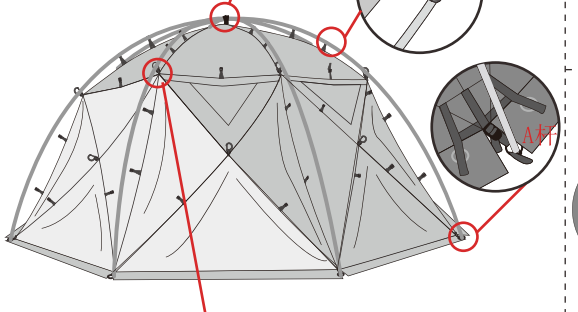

皇家城堡 310 TENT

安装说明

Instruction manual

从外袋中取出帐篷，杆子袋，地钉袋（如上图），选择背风、平整的地面，防止有锐物划伤底部，把帐篷平摊于地。
Take tent and pole bag out from carry bag, then choose the leeward and flat ground.

将杆子相同长度杆子放在一起，按色标颜色撑帐篷，先将A杆穿入圈棒，在将另外16根B杆穿入相应圈棒内。

Select the poles in same length and pitch up the tent according to the color mark. Put the pole A into the pin ring first and put the other 16 pole B into the pin ring accordingly.

从杆子袋中取出支杆安装成图中所画的形状“如图1”并将支杆按图例位置摆放。

Take poles out from pole bag and install it as above shape.

2 先将A杆顶部大圆盘绑在蓬上，帐篷内进入一个人将帐篷托起然后8个人分别站在每个底角处拿着杆子，顺着杆子的拼缝处，将杆子每条缝上的顶部2个G型钩，和大G钩都在杆子上杆子上后再将杆子末端插入圈棒内。

Tie the top hub of pole A into the flysheet and hand up the tent and pitch up the tent with 8 people and G hooks from corners by 8 persons.

用大拇指和食指同时向里按压大G钩，使钩子弹开
Press the big G hook and make it opened.

大G钩弹开后将杆子钩入钩子内
将大拇指和食指，同时向里按压大G钩使金属环扣在大G钩凹槽内。
Put the poles into the big G hook when it opens. Then press the big G hook and make it locked.