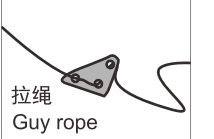

将B杆沿着下图撑，杆子末端插入圈棒内，并调好调节扣，杆子交叉部位钩上大G钩，将所有的钩子钩好后，底角打上地钉
Pitch up the pole B according to the following drawing and the pole ending into the pin ring. Then adjust it with adjustable, fix the tent with G hooks and stakes.

3 底角杆子边上的织带穿过挡泥条上的蓬圈打上地钉

Take out the guy lines and fix the guy lines to the tent hook D

4 底垫固定方式
Fixing way of footprint
底垫(单独购买)
Buy footprint additionally.

综合配件

Accessories

若有质量问题，请立即与销售商联系。
售后咨询电话：400 066 2858
依据ISO5912
Aftersales service:
0086-4000662858