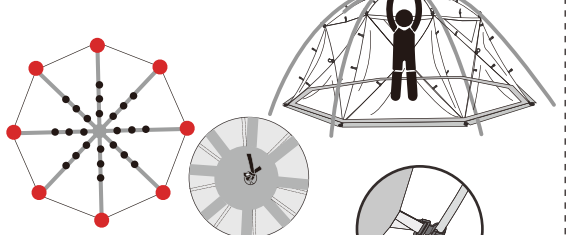

皇家城堡 310 TENT

安装说明

Instruction manual

从外袋中取出帐篷，杆子袋，地钉袋（如上图），选择背风、平整的地面，防止有锐物划伤底部，把帐篷平摊于地。
Take tent and pole bag out from carry bag, then choose the leeward and flat ground.

将杆子相同长度杆子放在一起，按色标颜色撑帐篷，先将A杆穿入圈棒，在将另外16根B杆穿入相应圈棒内。

Select the poles in same length and pitch up the tent according to the color mark. Put the pole A into the pin ring first and put the other 16 pole B into the pin ring accordingly.

从杆子袋中取出支杆安装成图中所画的形状“如图1”并将支杆按图例位置摆放。

Take poles out from pole bag and install it as above shape.

2 先将A杆顶部大圆盘绑在蓬上，帐篷内进入一个人将帐篷托起然后8个人分别站在每个底角处拿着杆子，顺着杆子的拼缝处，将杆子每条缝上的顶部2个G型钩，和大G钩都在杆子上杆子上后再将杆子末端插入圈棒内。

Tie the top hub of pole A into the flysheet and hand up the tent and pitch up the tent with 8 people and G hooks from corners by 8 persons.

用大拇指和食指同时向里按压大G钩，使钩子弹开
Press the big G hook and make it opened.

大G钩弹开后将杆子钩入钩子内
将大拇指和食指，同时向里按压大G钩使金属环扣在大G钩凹槽内。
Put the poles into the big G hook when it opens. Then press the big G hook and make it locked.