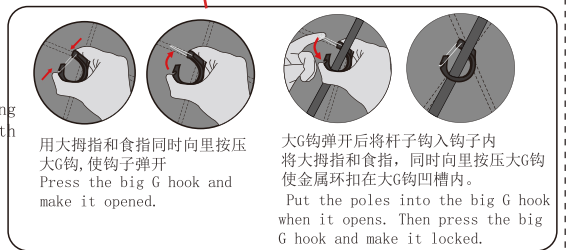

皇家城堡 310 TENT

安装说明

Instruction manual

从外袋中取出帐篷，杆子袋，地钉袋（如上图），选择背风、平整的地面，防止有锐物划伤底部，把帐篷平摊于地。
Take tent and pole bag out from carry bag, then choose the leeward and flat ground.

将杆子相同长度杆子放在一起，按色标颜色撑帐篷，先将A杆穿入圈棒，在将另外16根B杆穿入相应圈棒内。

Select the poles in same length and pitch up the tent according to the color mark. Put the pole A into the pin ring first and put the other 16 pole B into the pin ring accordingly.

从杆子袋中取出支杆安装成图中所画的形状“如图1”并将支杆按图例位置摆放。

Take poles out from pole bag and install it as above shape.

2 先将A杆顶部大圆盘绑在蓬上，帐篷内进入一个人将帐篷托起然后8个人分别站在每个底角处拿着杆子，顺着杆子的拼缝处，将杆子每条缝上的顶部2个G型钩，和大G钩都在杆子上杆子上后再将杆子末端插入圈棒内。

Tie the top hub of pole A into the flysheet and hand up the tent and pitch up the tent with 8 people and G hooks from corners by 8 persons.

用大拇指和食指同时向里按压大G钩，使钩子弹开
Press the big G hook and make it opened.

大G钩弹开后将杆子钩入钩子内
将大拇指和食指，同时向里按压大G钩使金属环扣在大G钩凹槽内。
Put the poles into the big G hook when it opens. Then press the big G hook and make it locked.