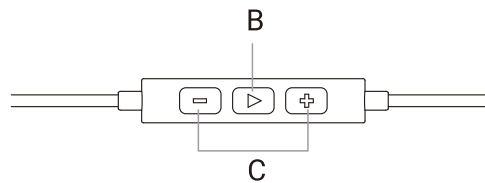

SPORTZ Titanium

with Mic

User Guide

PAK-MU000243R

ENGLISH

Register your product

We've got your back against damages. Register your Sportz Titanium at bit.ly/RegisterSportzTitanium

Power Button (A)	
Function	Action
Power on	Press and hold the power button for 2 seconds
Power off	Press and hold the power button for 2 seconds

Play/Pause Button (B)	
Function	Action
Play/Pause	One click
Skip to next song	Double-click while music is playing
Answer/end call	One click

Volume Buttons (C)	
Function	Action
Adjust volume	One click

LED Indicator (D)	
Function	Action
Solid red	Charging
Solid blue	Charging complete
Flashing red every 4 seconds	Low battery

USB Charging Port (E)	
Charge the headphones with the included micro-USB charging cable. The LED indicator will turn blue when charging is complete.	

Specifications	
Part number	AS451
Speaker type	Bone conduction transducer
Frequency response	20Hz~20KHz
Sensitivity	101 ± 3dB
Microphone	- 49dB ± 3dB
Continuous play	12 hours
Standby time	60 days
Charge time	2 hours
Weight	1.48 oz (42g)
Warranty	2 years

ESPAÑOL

Registra tu producto

Somos tu espalda en protección contra el daño. Registra tu Sportz Titanium a bit.ly/RegisterSportzTitanium

Botón de Encendido (A)	
Función	Acción
Encendido	Mantenga presionando el botón de encendido durante 2 segundos
Apagado	Mantenga presionando el botón de encendido durante 2 segundos

El Botón Reproducir / Pausar (B)	
Función	Acción
Reproducir/Pausar	Un clic
Saltar a la siguiente canción	Haz doble-clic mientras se está reproduciendo la música
Responder/Finalizar llamada	Un clic

Botones de Volumen (C)	
Función	Acción
Ajusta el volumen	Un clic

Indicador de LED (D)	
Función	Acción
Luz roja continua	Carga
Luz azul continua	Carga terminada
Luz roja parpadeante cada 4 segundos	Baja batería

Puerto de Carga USB (E)	
Carga los auriculares con el cable de carga micro-USB que está incluido. El indicador de LED se volverá azul cuando carga está terminada.	

Especificaciones	
Numero de pieza	AS451
Tipo de altavoz	Transductor de Conducción Ósea
Respuesta de frecuencia	20Hz~20KHz
Sensibilidad	101 ± 3dB
Microfófono	- 49dB ± 3dB
Reproducción continua	12 horas
Tiempo de espera	60 días
Tiempo de carga	2 horas
Peso	1.48 oz (42g)
Garantía	2 años

FRANÇAIS

Enregistrer votre produit

Nous vous couvrons en cas de défaillance technique du produit Enregistrer votre Sportz Titanium sur : bit.ly/RegisterSportzTitanium

Touche marche / arrêt (A)	
Function	Action
Allumer	Appuyer sur la touche pendant 2 secondes
Eteindre	Appuyer sur la touche pendant 2 secondes

Touche Lecture / Pause (B)	
Function	Action
Lecture / Pause	Cliquer une fois
Passer à la musique suivante	Cliquer 2 fois pendant que la musique joue
Prendre un appel et raccrocher	Cliquer une fois

Touche Volume (C)	
Function	Action
Régler le volume	Cliquer une fois

Indicateur LED (D)	
Function	Action
Rouge fixe	Charge en cours
Bleu fixe	Charge terminée
Clignote en rouge toutes les 4 secondes	Batterie faible