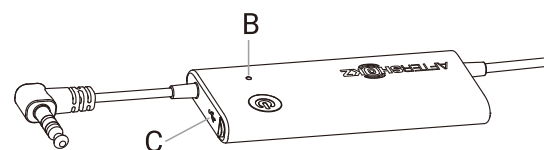

SPORTZ Titanium

User Guide

ENGLISH

Register your product

We've got your back against damages. Register your Sportz Titanium at bit.ly/RegisterSportzTitanium

Power Button (A)

| Function | Action |
|-----------|---|
| Power on | Press and hold the power button for 2 seconds |
| Power off | Press and hold the power button for 2 seconds |