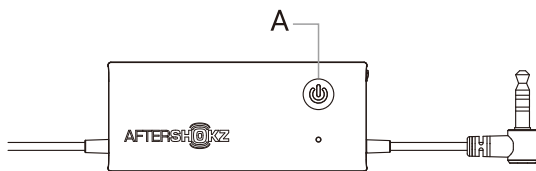

SPORTZ Titanium

User Guide

ENGLISH

Register your product

We've got your back against damages. Register your Sportz Titanium at bit.ly/RegisterSportzTitanium

Power Button (A)

| Function | Action |
|-----------|---|
| Power on | Press and hold the power button for 2 seconds |
| Power off | Press and hold the power button for 2 seconds |