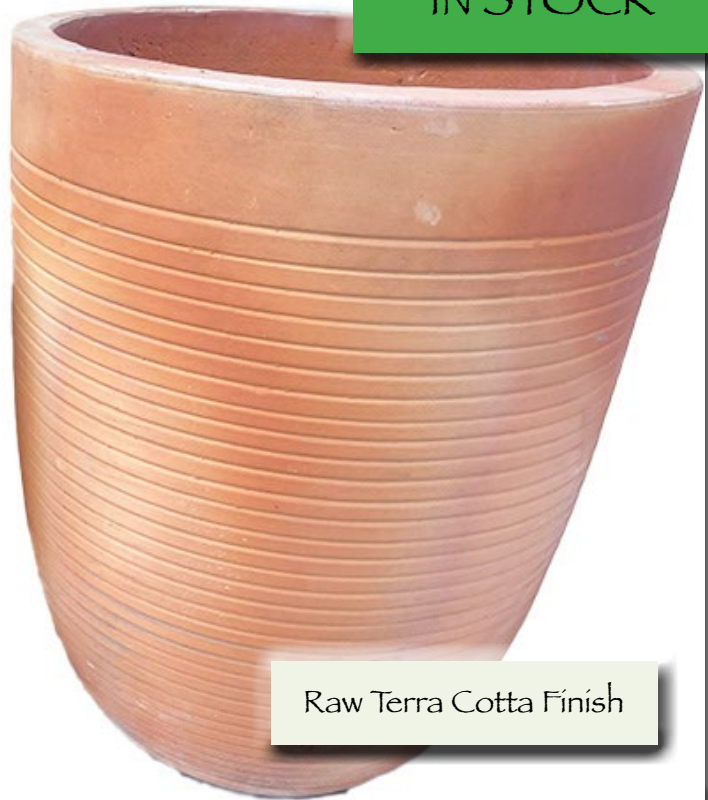

## IN STOCK FINISHES:

- AQUA
- OCEAN BLUE

SIZING:  
14.50"x11.50"  
11.50"x10"  
7.50"x7.50"  
48 lbs. per set

Aqua Finish

PRODUCT# OD-1081+FINISH

# RIBBED CYLINDER POT SET 2PC

IN STOCK

Raw Terra Cotta Finish

IN STOCK FINISHES:  
• TERRA COTTA

SIZING:  
19" x 15.50"  
15.75" x 12.25"  
60 lbs. per set

Raw Terra Cotta Finish

PRODUCT# RC2PC/TERRACOTTA