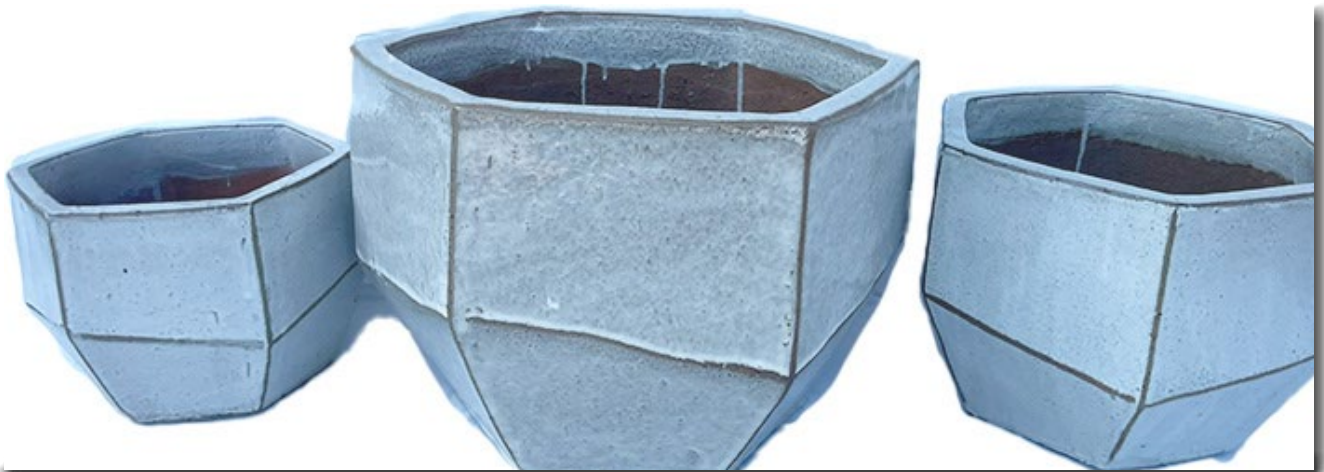

GEOMETRIC STYLE POT SET 3PC

IN STOCK