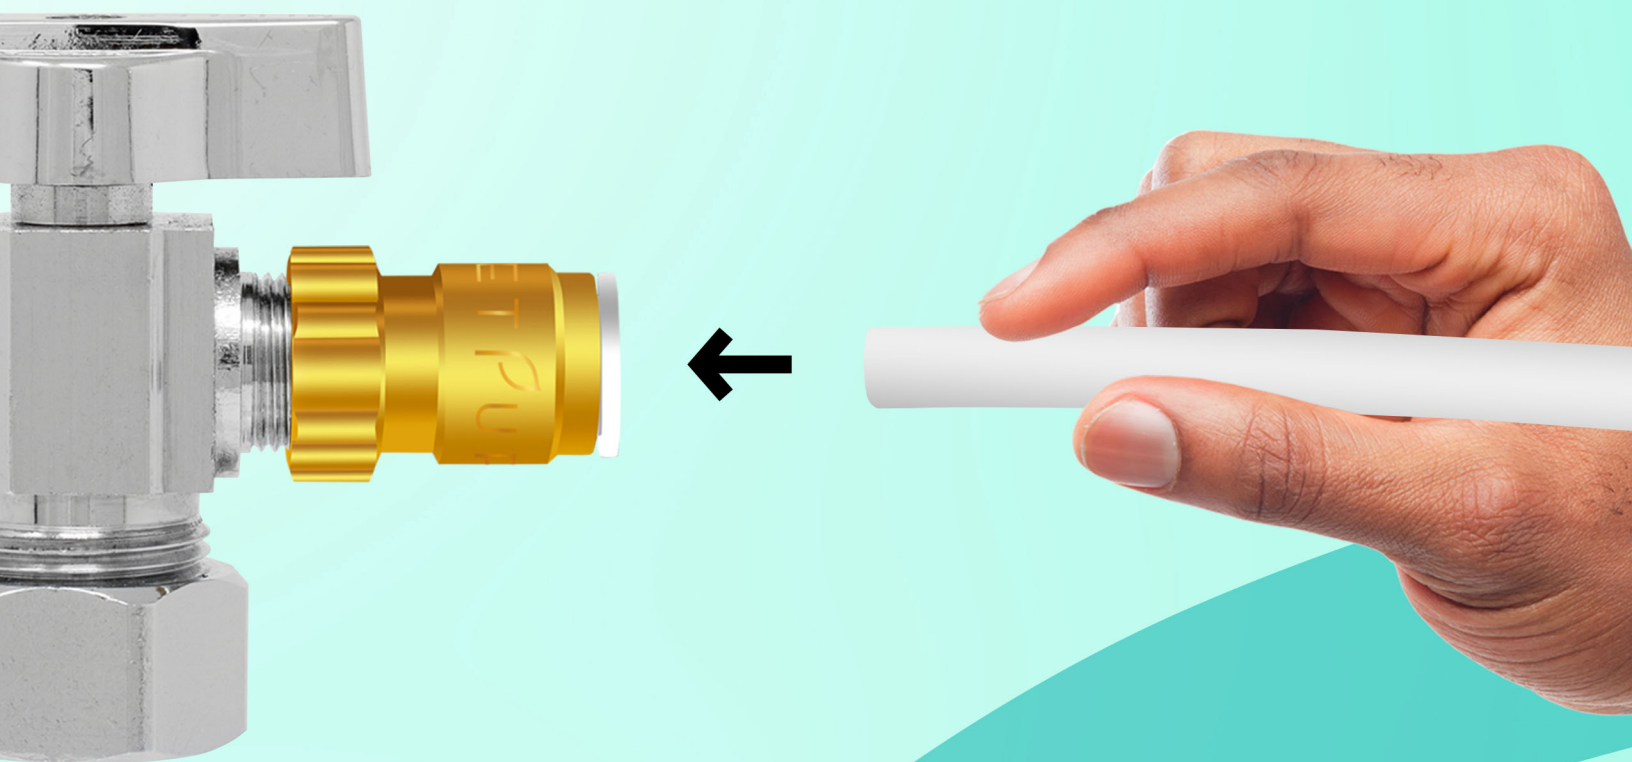

Female Quick Connect Brass Adapter

Female quick connect brass adapters allow installers to quickly convert a 3/8" or 1/4" compression thread end into a quick connect end.

SUPREME QUALITY

Durable, corrosion-resistant and lead-free brass female compressed adapters are equipped with a rubber gasket for leak-proof connection. The adapters also feature quick connect fitting made with stainless steel grip teeth, EPDM o-ring, and polypropylene collet. The body is designed with winged-nut for extra torque with tightening or loosening by hand.

Universal Conversion

Convert all 1/4" COMP and 3/8" COMP fittings into quick connect fittings by threading on the adapter.

NO TOOLS REQUIRED

Eliminate the need to tighten the nut with a wrench tool. Just hand twist the built-in wing nut adapter unto your fitting, and push in the tubing, then voila, project accomplished!

EZ RO Adapter

Universal brass tee adapter and valve kit allow installers to quickly tee off an existing water shut off valve (1/2" and 3/8" outlet) and run a supply line to water filtration systems and other applications.

All brass construction ball valve that swivels 180 for quick water on/ off.

1/4" & 3/8" quick connect for water filtration system or other applications.

Rubber gasket provides quick seal. No teflon or sealant required.