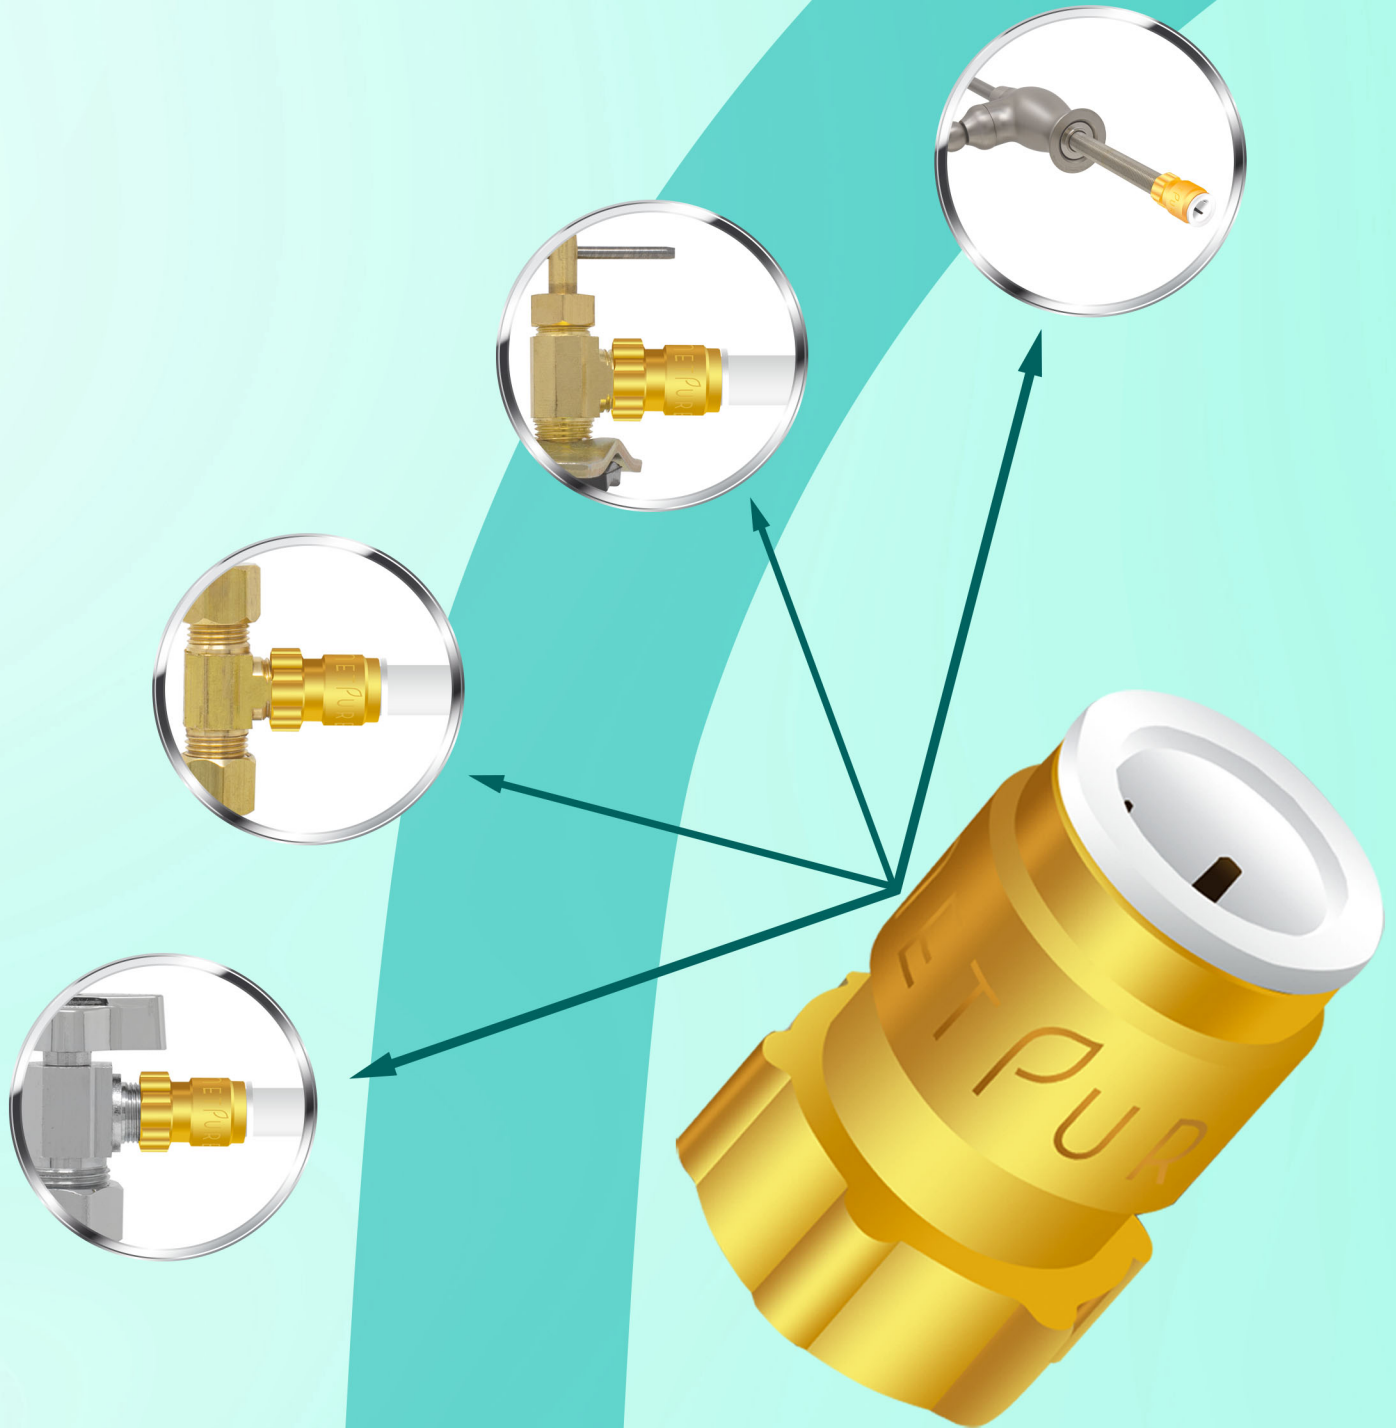

Female Quick Connect Brass Adapter

Female quick connect brass adapters allow installers to quickly convert a 3/8" or 1/4" compression thread end into a quick connect end.

SUPREME QUALITY

Durable, corrosion-resistant and lead-free brass female compressed adapters are equipped with a rubber gasket for leak-proof connection. The adapters also feature quick connect fitting made with stainless steel grip teeth, EPDM o-ring, and polypropylene collet. The body is designed with winged-nut for extra torque with tightening or loosening by hand.

Universal Conversion

Convert all 1/4" COMP and 3/8" COMP fittings into quick connect fittings by threading on the adapter.

NO TOOLS REQUIRED

Eliminate the need to tighten the nut with a wrench tool. Just hand twist the built-in wing nut adapter unto your fitting, and push in the tubing, then voila, project accomplished!

EZ RO Adapter

Universal brass tee adapter and valve kit allow installers to quickly tee off an existing water shut off valve (1/2" and 3/8" outlet) and run a supply line to water filtration systems and other applications.

All brass construction ball valve that swivels 180 for quick water on/ off.

1/4" & 3/8" quick connect for water filtration system or other applications.

Rubber gasket provides quick seal. No teflon or sealant required.