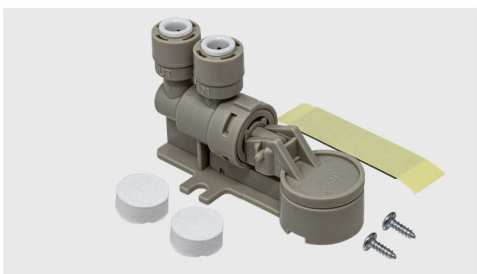

Fittings Water Filtration Plug

Item #	Color	NPT	Qty / Bag
FT-QCP2W	WHITE	1/4"	100
FT-QCP3W	WHITE	3/8"	100

Fittings Water Filtration Pressure Regulator (60 PSI)

Item #	QC (OD)	Qty / Bag
PT-PR60QC2	1/4"	100
PT-PR60QC3	3/8"	100

Fittings Water Filtration Leak Detector

Item #	QC (OD)	Qty / Bag
PT-LD2-GRY	1/4"	100
PT-LD3-GRY	3/8"	100

Fittings Water Filtration Cellulo Sponge (2PK)

Item #	QC	Qty / Bag
PT-LDS-LG	1/4"	100

Fittings

Water Filtration

High quality ball valves made with virgin polypropylene material that is made solid, leak-free, and durable for years of reliable usage.

EASY INSTALLATION

Tank ball valves are pre-inserted with a gasket on the female threaded end. So there is no need to put Teflon tape on the storage tank. All you need to do is thread the valve onto a storage tank and connect the 3/8" or 1/4" tubing into the quick connect fitting end of the valve.