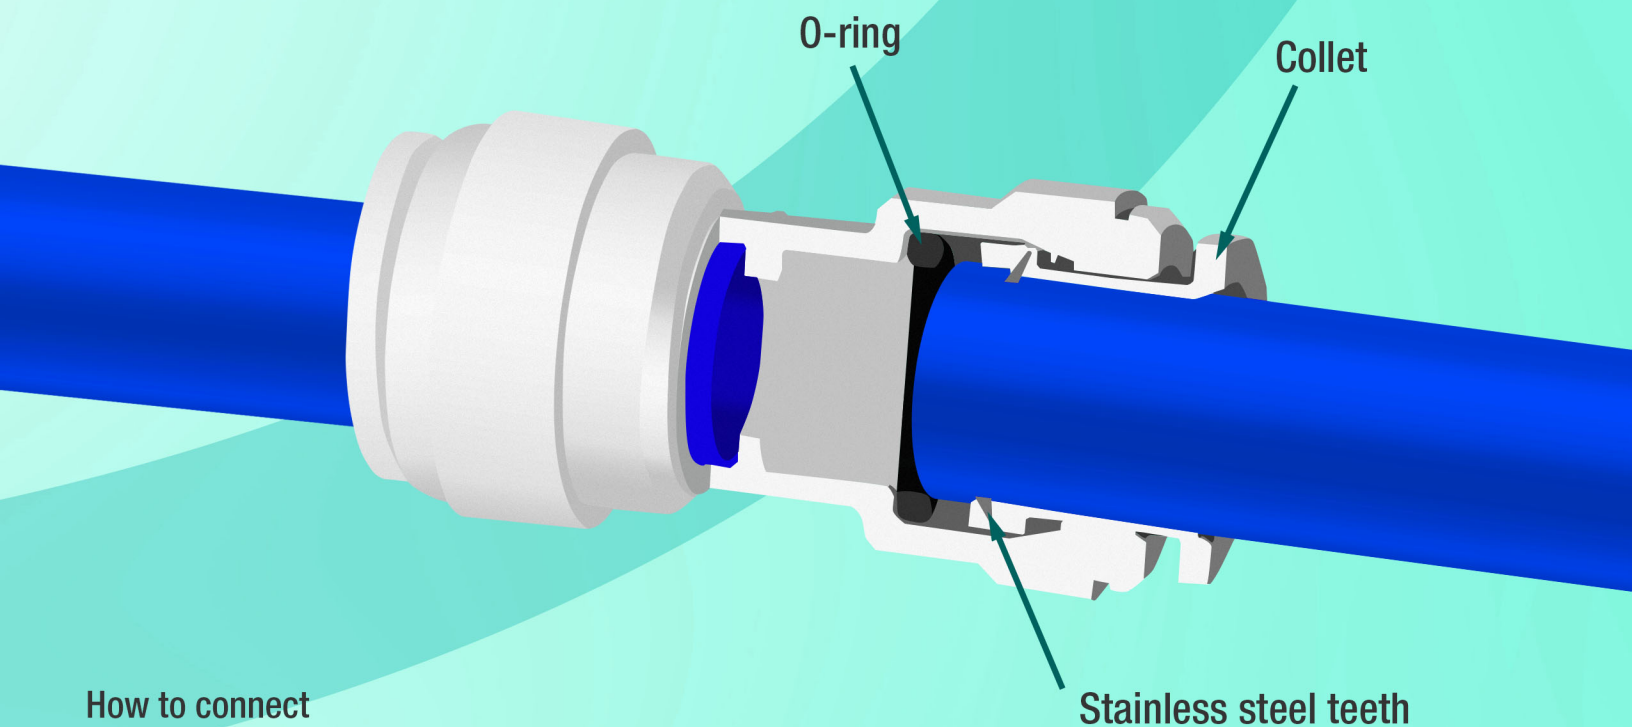

Our NSF certified quick connect fittings use high quality virgin polypropylene that can withstand water pressure rated at 120 psi and are guaranteed to fit snugly. The seal o-ring is made from EPDM rubber that can withstand years of harsh water environment, and the quick connect grip teeth are made from stainless steel.

These quick connect fittings can easily fit a PE tubing, copper, pex, or any pipe with the same designated pipe OD. It can also be used for the movement of both fluid and air.

HOW TO CONNECT AND DISCONNECT A QUICK CONNECT FITTING?

How to connect

Step 1

Make sure the tube is cut square without burr and fray. Push the tube all the way inside the fitting.

Step 2

After the tube is inserted, pull on the tube to check if it's securely gripped and locked in place.