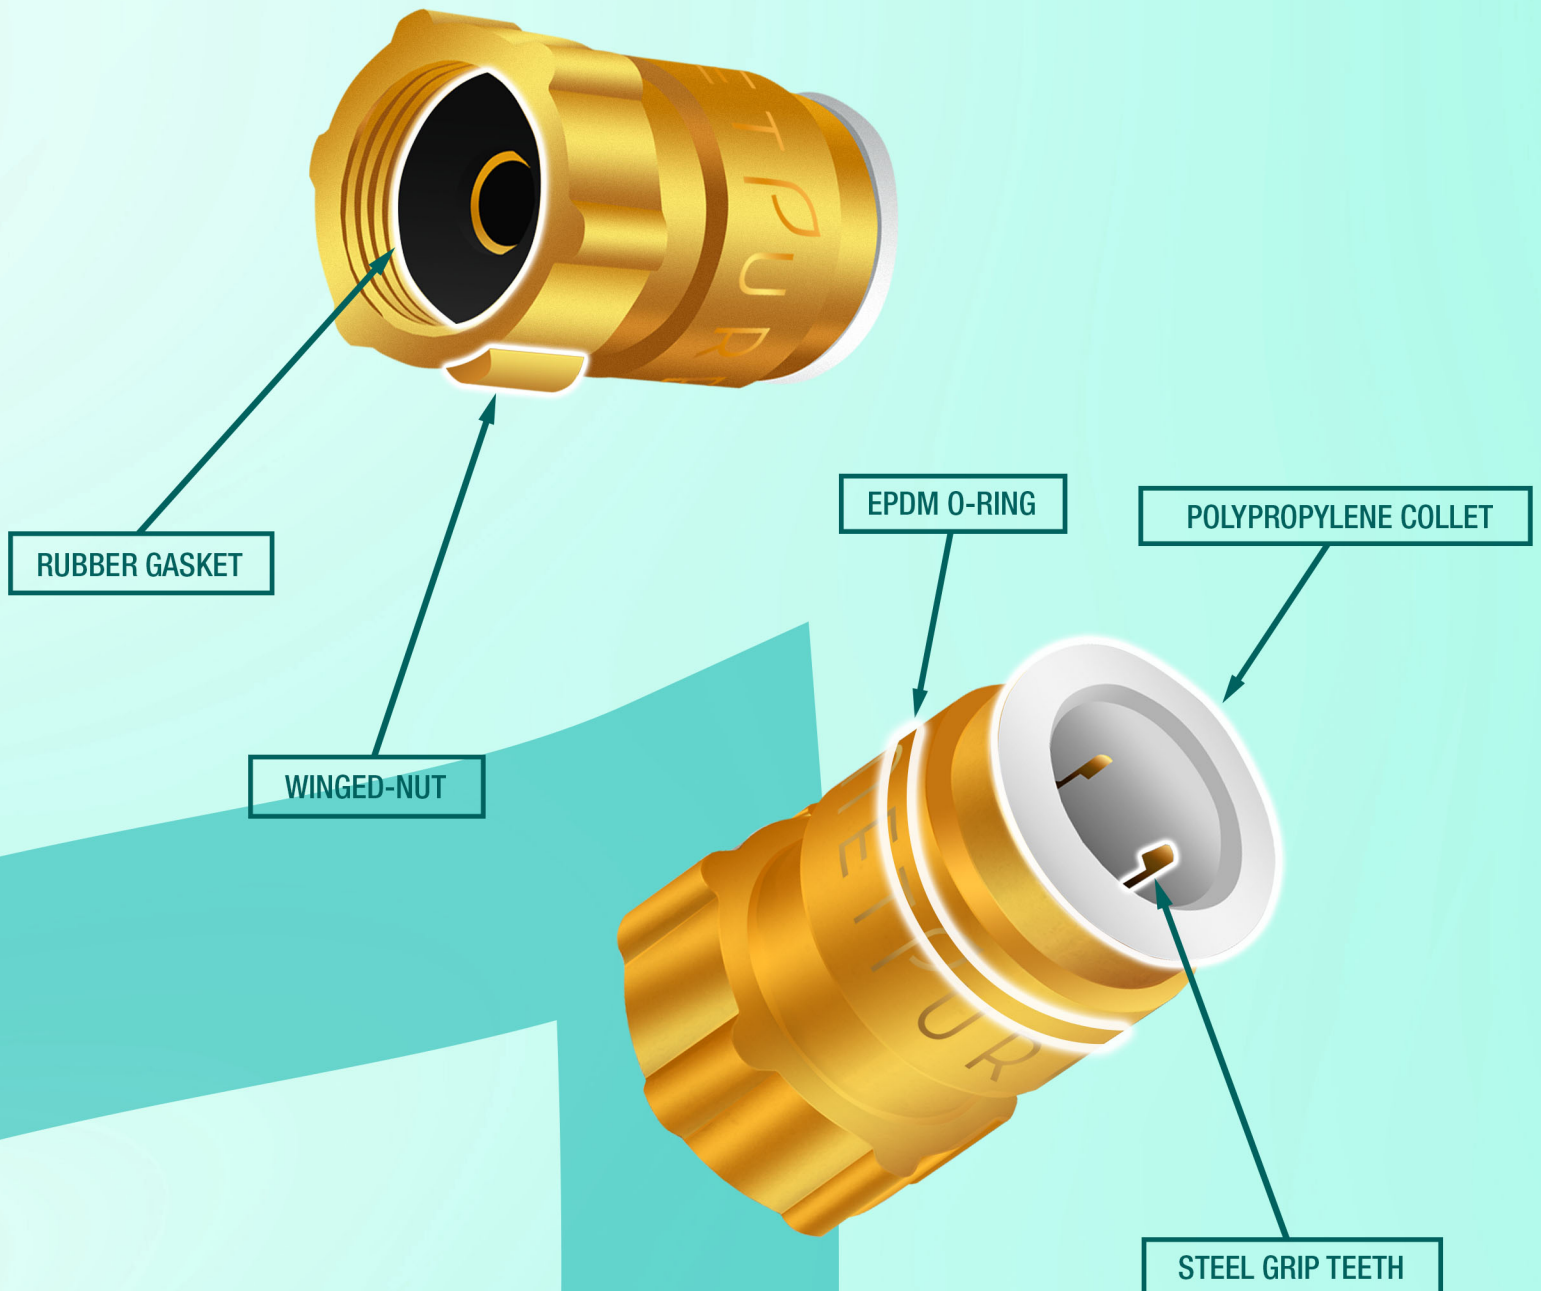

Water Filtration Connectors

Quick Connect Ball Valves

- * Max pressure ratings up to 120psi
- * Virgin polypropylene component

- * High quality materials designed for drinking water systems
- * NSF certified nitrile O-rings and stainless steel grip teeth

Quick Connect Tank Ball Valve
Tank Ball Valve

Item #	QC (OD)	NPT	Qty / Bag
PT-TBV2QC2	1/4"	1/4"	100
PT-TBV2QC3	3/8"	1/4"	100

* Tank ball valve has a build-in gasket. No Teflon tape/sealant required on tank thread.

Quick Connect Tank Ball Valve
In-Line Ball Valve

Item #	QC (OD)	NPT	Qty / Bag
PT-BVQC22	1/4"	1/4"	100
PT-BVQC32	3/8"	1/4"	100
PT-BVQC33	3/8"	3/8"	100

Quick Connect Tank Ball Valve
In-Line Ball Valve

Item #	QC (OD)	NPT	Qty / Bag
PT-BVQC2MA2	1/4"	1/4"	100
PT-BVQC3MA3	3/8"	3/8"	100

Female Quick Connect Brass Adapter

Female quick connect brass adapters allow installers to quickly convert a 3/8" or 1/4" compression thread end into a quick connect end.

SUPREME QUALITY

Durable, corrosion-resistant and lead-free brass female compressed adapters are equipped with a rubber gasket for leak-proof connection. The adapters also feature quick connect fitting made with stainless steel grip teeth, EPDM o-ring, and polypropylene collet. The body is designed with winged-nut for extra torque with tightening or loosening by hand.