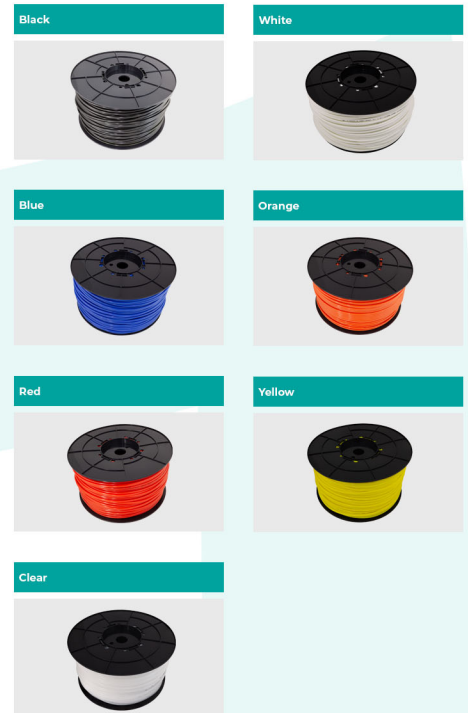

Fittings

Water Filtration

LLDPE TUBINGS

LLDPE Tubing NSF

Item #	Size (OD)	Color	Length (M)
T-2W	1/4"	WHITE	300M
T-2BK	1/4"	BLACK	300M
T-2B	1/4"	BLUE	300M
T-2Y	1/4"	YELLOW	300M
T-2R	1/4"	RED	300M
T-2O	1/4"	ORANGE	300M
T-2C	1/4"	CLEAR	300M
T-3W	3/8"	WHITE	150M

Standard Colors Available