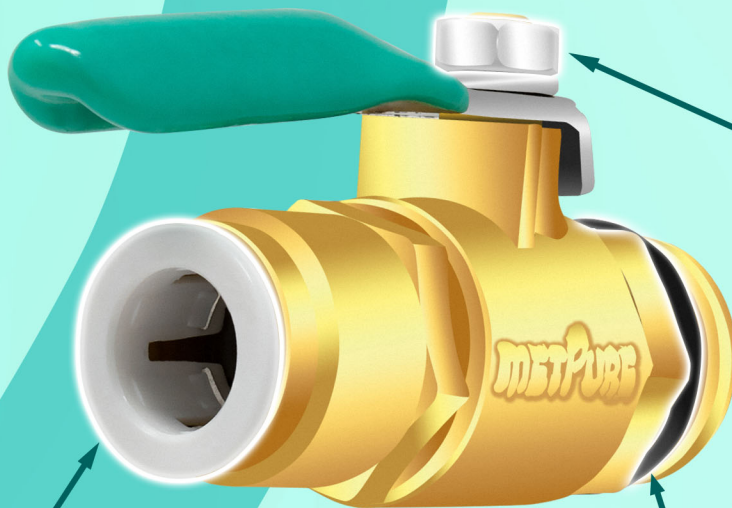

Universal Conversion

Convert all 1/4" COMP and 3/8" COMP fittings into quick connect fittings by threading on the adapter.

NO TOOLS REQUIRED

Eliminate the need to tighten the nut with a wrench tool. Just hand twist the built-in wing nut adapter unto your fitting, and push in the tubing, then voila, project accomplished!

EZ RO Adapter

Universal brass tee adapter and valve kit allow installers to quickly tee off an existing water shut off valve (1/2" and 3/8" outlet) and run a supply line to water filtration systems and other applications.

1/2" x 3/8" brass reducing nipple to universally fit 1/2" and 3/8" shut-off valve/supply line.

Lead-free component adapter tee with 1/2" and 3/8" fittings. No teflon or sealant required during installation.

All brass construction ball valve that swivels 180 for quick water on/ off.

1/4" & 3/8" quick connect for water filtration system or other applications.

Rubber gasket provides quick seal. No teflon or sealant required.