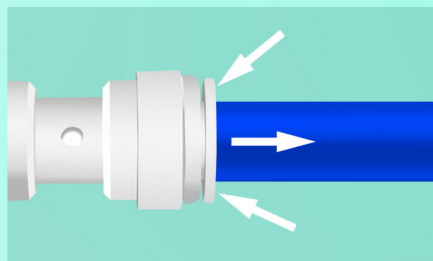

Our NSF certified quick connect fittings use high quality virgin polypropylene that can withstand water pressure rated at 120 psi and are guaranteed to fit snugly. The seal o-ring is made from EPDM rubber that can withstand years of harsh water environment, and the quick connect grip teeth are made from stainless steel.

These quick connect fittings can easily fit a PE tubing, copper, pex, or any pipe with the same designated pipe OD. It can also be used for the movement of both fluid and air.

HOW TO CONNECT AND DISCONNECT A QUICK CONNECT FITTING?

How to connect

Step 1

Make sure the tube is cut square without burr and fray. Push the tube all the way inside the fitting.

Step 2

After the tube is inserted, pull on the tube to check if it's securely gripped and locked in place.

How to disconnect

Make sure the system is depressurized. To disconnect, push on the collet of the fitting, then pull out the tubing.

Fittings Water Filtration Inches Polypropylene White

- * NSF / ANSI 61 certifications
- * Max pressure ratings up to 120psi
- * Virgin polypropylene component
- * High quality materials designed for fluids and air
- * NSF certified EPDM O-rings and stainless steel grip teeth