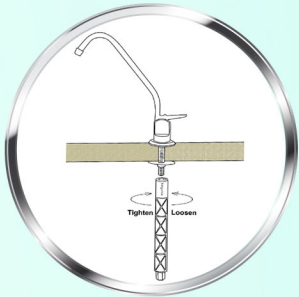

Ice Maker / Water Supply
PEX Ice Maker Kit

Item #	Tubing OD	Length (FT)
PEX6FADP2D	1/4"	6'

Laundry Washer Connection
Supply Water Feed Line Splitter Kit

Item #	Tubing OD	Length (FT)
LWOYS-25QC2-KIT	1/4"	25'

FILTER FAUCET WRENCH

Tool designed to significantly reduce installation time and securely tighten all water filtration faucets with minimal effort.

A must have tool for all faucet installations.

8" ABS durable wrench with non-slip grip design.

Fits 14mm RO faucet nuts.

Built-in torque nut and hole design for applying extra tightness to the faucet install.

Height : 8"
Width : 1-5/8"
Nut fit: 14mm

Retail package

Fittings Water Filtration Accessories