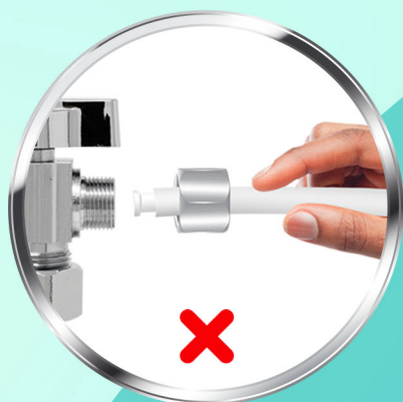

Quick Connect Tank Ball Valve
In-Line Ball Valve

Item #	QC (OD)	NPT	Qty / Bag
PT-BVQC22	1/4"	1/4"	100
PT-BVQC32	3/8"	1/4"	100
PT-BVQC33	3/8"	3/8"	100

Quick Connect Tank Ball Valve
In-Line Ball Valve

Item #	QC (OD)	NPT	Qty / Bag
PT-BVQC2MA2	1/4"	1/4"	100
PT-BVQC3MA3	3/8"	3/8"	100

Female Quick Connect Brass Adapter

Female quick connect brass adapters allow installers to quickly convert a 3/8" or 1/4" compression thread end into a quick connect end.

SUPREME QUALITY

Durable, corrosion-resistant and lead-free brass female compressed adapters are equipped with a rubber gasket for leak-proof connection. The adapters also feature quick connect fitting made with stainless steel grip teeth, EPDM o-ring, and polypropylene collet. The body is designed with winged-nut for extra torque with tightening or loosening by hand.

Universal Conversion

Convert all 1/4" COMP and 3/8" COMP fittings into quick connect fittings by threading on the adapter.

NO TOOLS REQUIRED

Eliminate the need to tighten the nut with a wrench tool. Just hand twist the built-in wing nut adapter unto your fitting, and push in the tubing, then voila, project accomplished!

EZ RO Adapter

Universal brass tee adapter and valve kit allow installers to quickly tee off an existing water shut off valve (1/2" and 3/8" outlet) and run a supply line to water filtration systems and other applications.