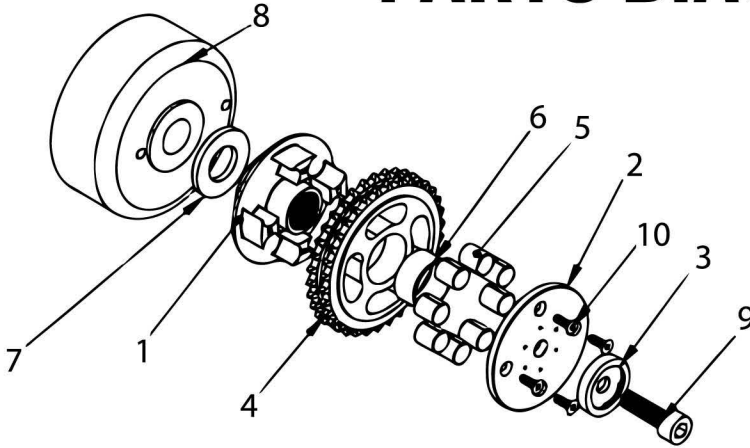

# MAN O-WAR MOTORSPROCKET PARTS DIAGRAM

\* NEEDED FOR 07-13 TWINCAM MODELS

\*\* MODEL SPECIFIC TWIN CAM

ITEM NO.	PART NUMBER	DESCRIPTION	QTY.
1	DH-MDH-M8	DRIVE HUB	1
2	DH-MFP	FACE PLATE	1
3	DH-MMS-OSS	OIL SLINGER/SPACER	1
4	DH-MMS34T REV A	SPROCKET 34T	1
5	DH-MDVC-75/85	CUSHIONS	8
6	DH-MMS-SB	SPROCKET BUSHING	1
7	DH-TCMS**	TWIN CAM SPACER	1
8	30041-08A*	ROTOR	1
9	10500031*	BOLT FOR FLYWHEEL	1
10	1124224	SCREW	4
11A	62700063*	OIL DEFLECTOR TOURING NOT PICTURED DYNA, SOFTAIL NOT PICTURED	
11B	62700064*		