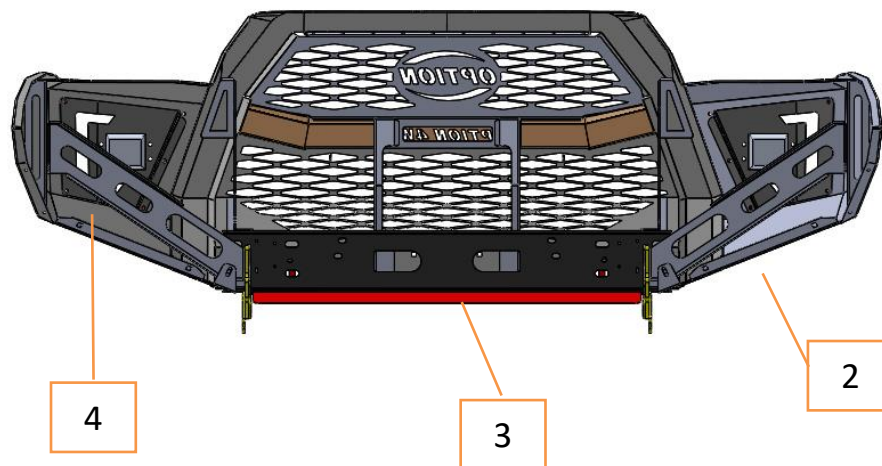

PART LISTS

Product Name: Front Bumper (V.2)

Car Model: TOYOTA REVO (2014 – ON)

<p>1</p>  <p>CENTER PART, 1 SET</p>	<p>2</p>  <p>UNDER SIDE PART, 1SET(R+L)</p>	<p>3</p>  <p>PART, 1SET</p>
<p>4</p>  <p>SUPPORT, 1SET(R+L)</p>	<p>5</p>  <p>SUPPORT, 1SET(R+L)</p>	<p>6</p>  <p>SUPPORT 2 SET</p>
<p>7</p>  <p>COVER, 1SET(R+L)</p>	<p>8</p>  <p>COVER, 1SET(R+L)</p>	<p>9</p>  <p>LED LIGHT, 1SET(2 Pcs.)</p>
<p>10</p>  <p>COVER, 1SET(R+L)</p>		

FITTING INSTRUCTION

Product Name: Front Bumper (V.2)

Car Model: TOYOTA REVO (2014 – ON)

FRONT - VIEW

REAR - VIEW

PART LISTS

Product Name: Front Bumper (V.2)

Car Model: TOYOTA REVO (2014 – ON)

	PICTURE	NAME	QTY	UNIT	NOTE
1		HCS M6x1.0x20	42	Pcs.	
2		BOLT M10x1.25x30	14	Pcs.	
3		BOLT M12x1.25x100	2	Pcs.	
4		WS M6	42	Pcs.	
5		WS M10	28	Pcs.	
6		WS M12	4	Pcs.	
7		SW M10	14	Pcs.	
8		HEX NUT M12 x1.25	2	Pcs.	
9		CAGE NUT M6	20	Pcs.	
10		FLANG NUT M6	22	Pcs.	
11		FLANG NUT M10	14	Pcs.	

PART LIST

PRODUCR NAME : FRONT BUMPER

SUITE TO VEHICLE : TOYOTA REVO (2014 – ON)

**** This item for you 2 pieces (left and right)

- if your steering wheel is the left.
your can use the left Bracket.
- if your steering wheel is the right
your can use the right Bracket.