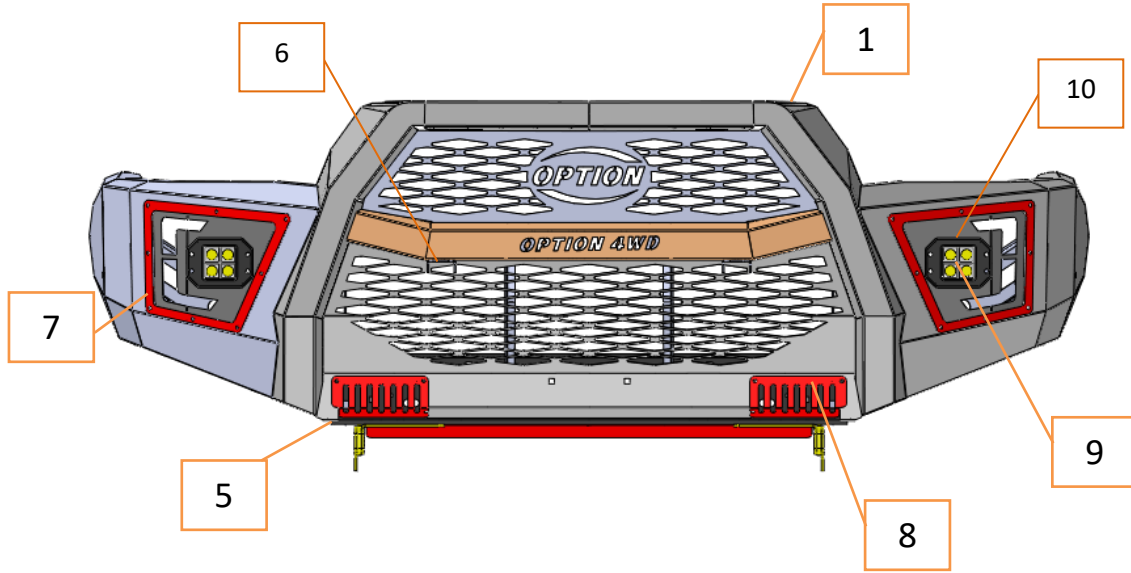

FITTING MANUAL

Product Name : Front Bumper (V.2)

PART NO : OP - 197

Car Model: TOYOTA REVO (2014 – ON)

MADE IN THAILAND

OPTION 4WD

option4wdofficial

info@option4wd.co.th

PART LISTS

Product Name: Front Bumper (V.2)

Car Model: TOYOTA REVO (2014 – ON)

<p>1</p>  <p>CENTER PART, 1 SET</p>	<p>2</p>  <p>UNDER SIDE PART, 1SET(R+L)</p>	<p>3</p>  <p>PART, 1SET</p>
<p>4</p>  <p>SUPPORT, 1SET(R+L)</p>	<p>5</p>  <p>SUPPORT, 1SET(R+L)</p>	<p>6</p>  <p>SUPPORT 2 SET</p>
<p>7</p>  <p>COVER, 1SET(R+L)</p>	<p>8</p>  <p>COVER, 1SET(R+L)</p>	<p>9</p>  <p>LED LIGHT, 1SET(2 Pcs.)</p>
<p>10</p>  <p>COVER, 1SET(R+L)</p>		

FITTING INSTRUCTION

Product Name: Front Bumper (V.2)

Car Model: TOYOTA REVO (2014 – ON)

FRONT - VIEW

REAR - VIEW

PART LISTS

Product Name: Front Bumper (V.2)

Car Model: TOYOTA REVO (2014 – ON)