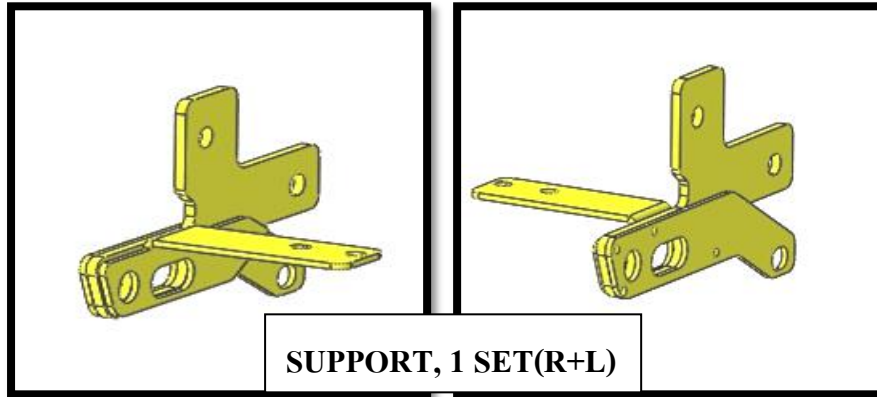

PART LIST

PRODUCR NAME : FRONT BUMPER

SUITE TO VEHICLE : TOYOTA REVO (2014 – ON)

**** This item for you 2 pieces (left and right)

- if your steering wheel is the left.
  your can use the left Bracket.
- if your steering wheel is the right
  your can use the right Bracket.