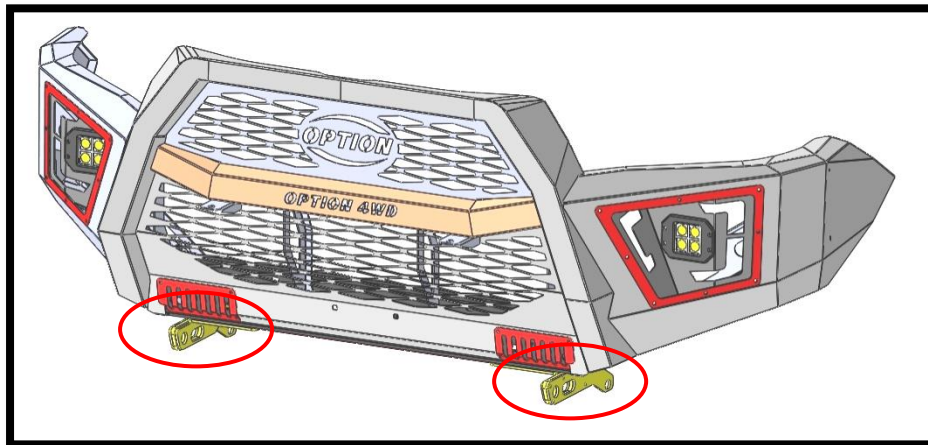

PART LIST

PRODUCR NAME : FRONT BUMPER

SUITE TO VEHICLE : TOYOTA REVO (2014 – ON)

**** This item for you 2 pieces (left and right)

- if your steering wheel is the left.
  your can use the left Bracket.
- if your steering wheel is the right
  your can use the right Bracket.