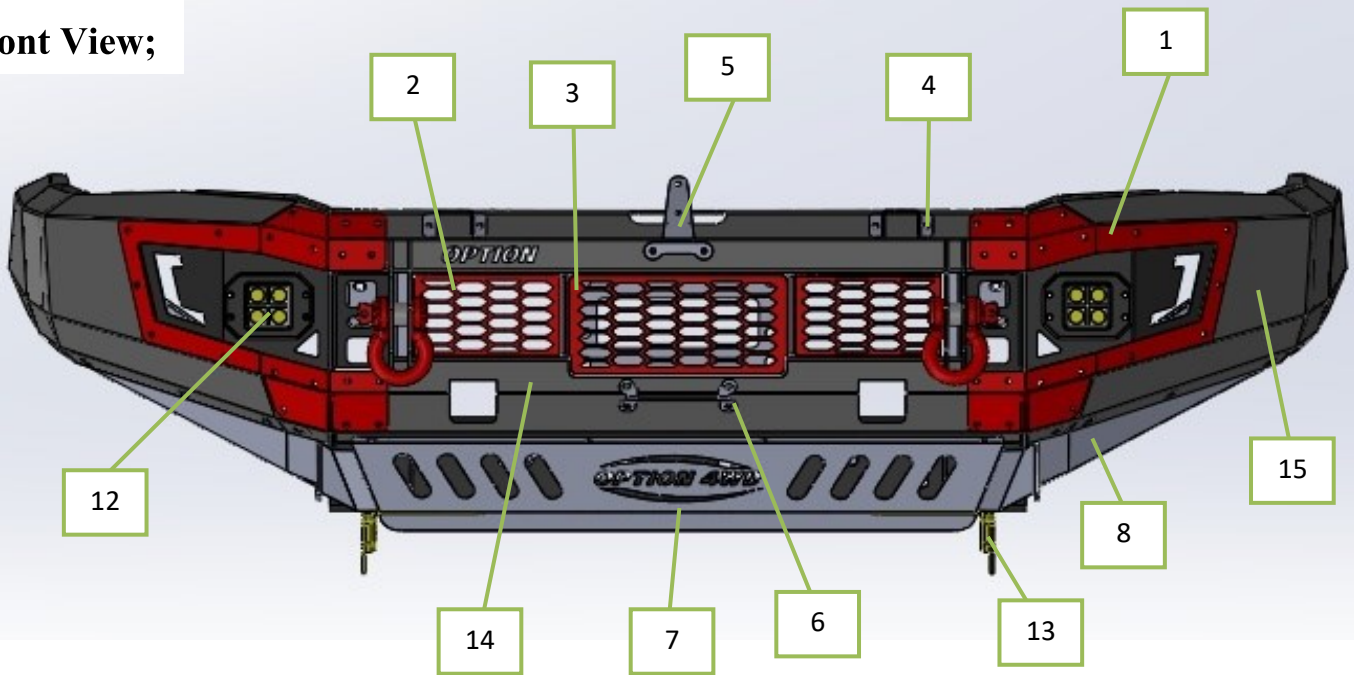

BRACKET,1 SET (2 Pcs.)

PART LISTS

PRODUCT NAME: Front Bumper (V.1)

CAR MODEL: TOYOTA REVO (2014 – ON)

	PICTURE	NAME	QTY	UNIT	NOTE
1		HCS M6x1.0x20	82	Pcs.	
2		BOLT M10x1.25x30	42	Pcs.	
3		BOLT M12x1.25x100	2	Pcs.	
4		WS M6	82	Pcs.	
5		WS M10	84	Pcs.	
6		WS M12	4	Pcs.	
7		CAGE NUT M6	20	Pcs.	
8		FLANG NUT M6	62	Pcs.	
9		FLANG NUT M10	42	Pcs.	
10		HEX NUT M12	2	Pcs.	

FITTING INSTRUCTION

PRODUCT NAME: Front Bumper (V.1)

CAR MODEL: TOYOTA REVO (2014 – ON)

Front View;

Rear View;