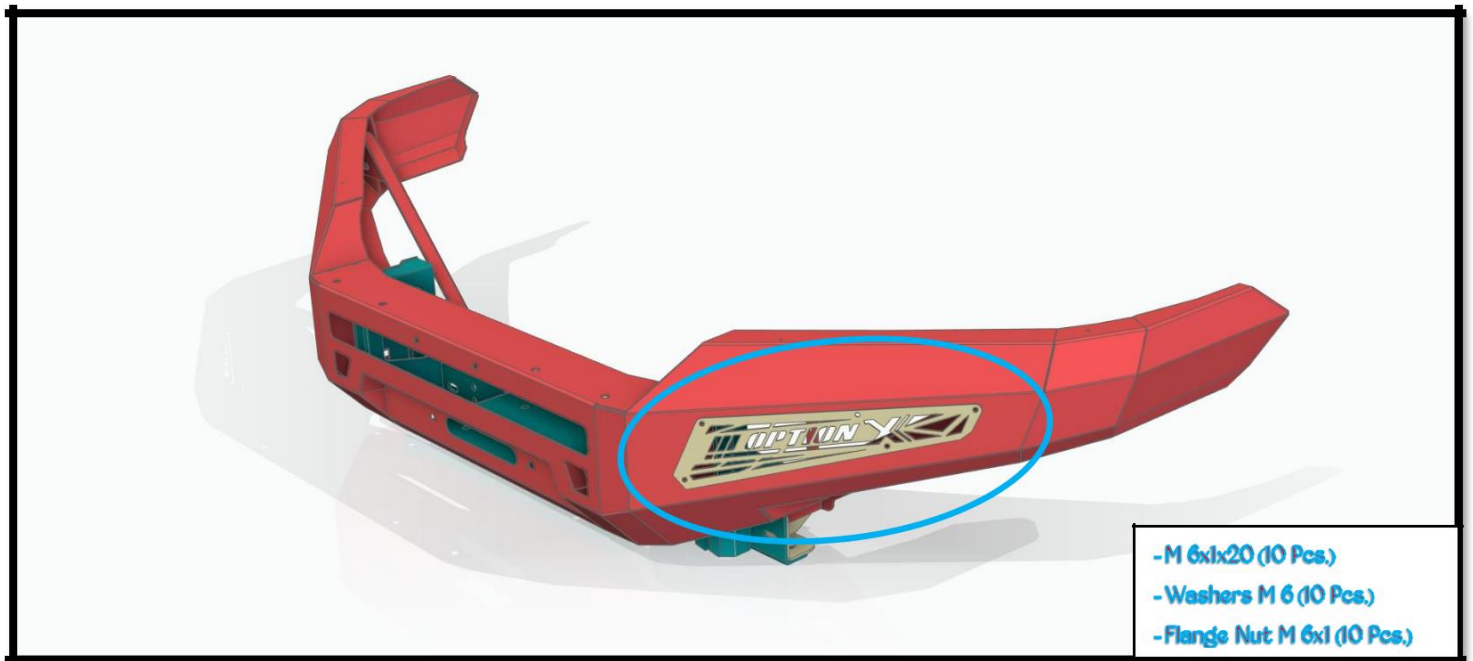

- M 6x1x20 (10 Pcs.)
- Washers M 6 (10 Pcs.)
- Flange Nut M 6x1 (10 Pcs.)