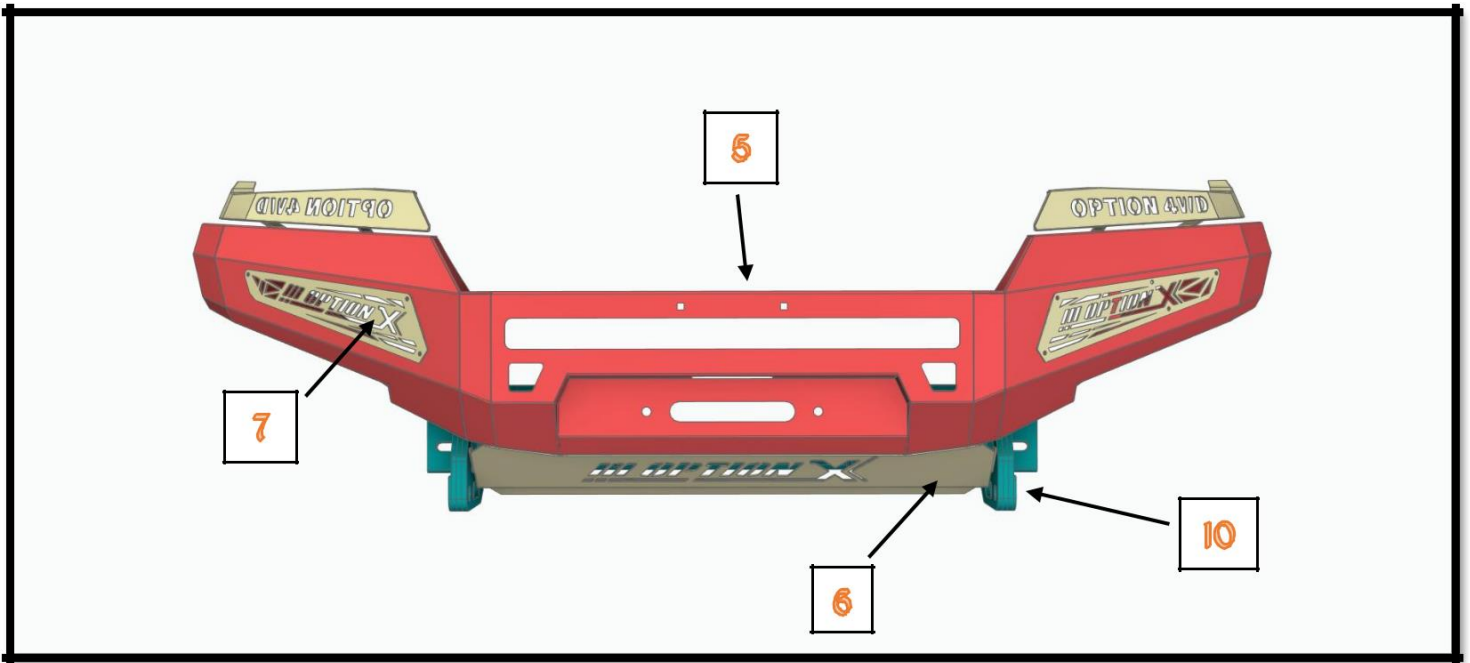

# Fitting Manual

Product Name : Rocco X Front Bumper

Car Model : Toyota Revo Rocco (2018-On)

Part No.: OP 341 Rocco X Front Bumper

OPTION 4WD

option4wdoffice

[\\_option.fourwd@gmail.com](mailto:_option.fourwd@gmail.com)

# Part List

Product Name : Rocco X Front Bumper

Car Model : Toyota Revo Rocco (2018-On)

1	 Main Support 1 Pcs.	2	 Brow 1 Set (L+R)	3	 Brow Support 1 Set (L+R)
4	 Brow Support 1 Set (L+R)	5	 Front Bumper 1 Pcs.	6	 Protector 1 Pcs.
7	 Side Cover 1 Set (L+R)	8	 Side Support 1 Set (L+R)	9	 Side Support 1 Set (L+R)
10	 Tow Loop 1 Set (L+R)	11	 Plate Bracket 1 Pcs.	12	 LED 2 Pcs.

# Fitting Instruction

Product Name : Rocco X Front Bumper

Car Model : Toyota Revo Rocco (2018-On)

# Part List

Product Name : Rocco X Front Bumper

Car Model : Toyota Revo Rocco (2018-On)

No.	Picture	Name	Qty	Unit	Note
1		M 6x1x20	24	Pcs.	
		Washers M 6	24	Pcs.	
		Flange Nut M 6x1	18	Pcs.	
3		M 10x1.25x30	26	Pcs.	
		Washers 3/8	52	Pcs.	
		Spring Washers M 10	26	Pcs.	
		Flange Nut M 10x1.25	26	Pcs.	
5		M 12x1.25x90	2	Pcs.	
		Washer M 12	4	Pcs.	
		Hex Nut M 12x1.25	2	Pcs.	