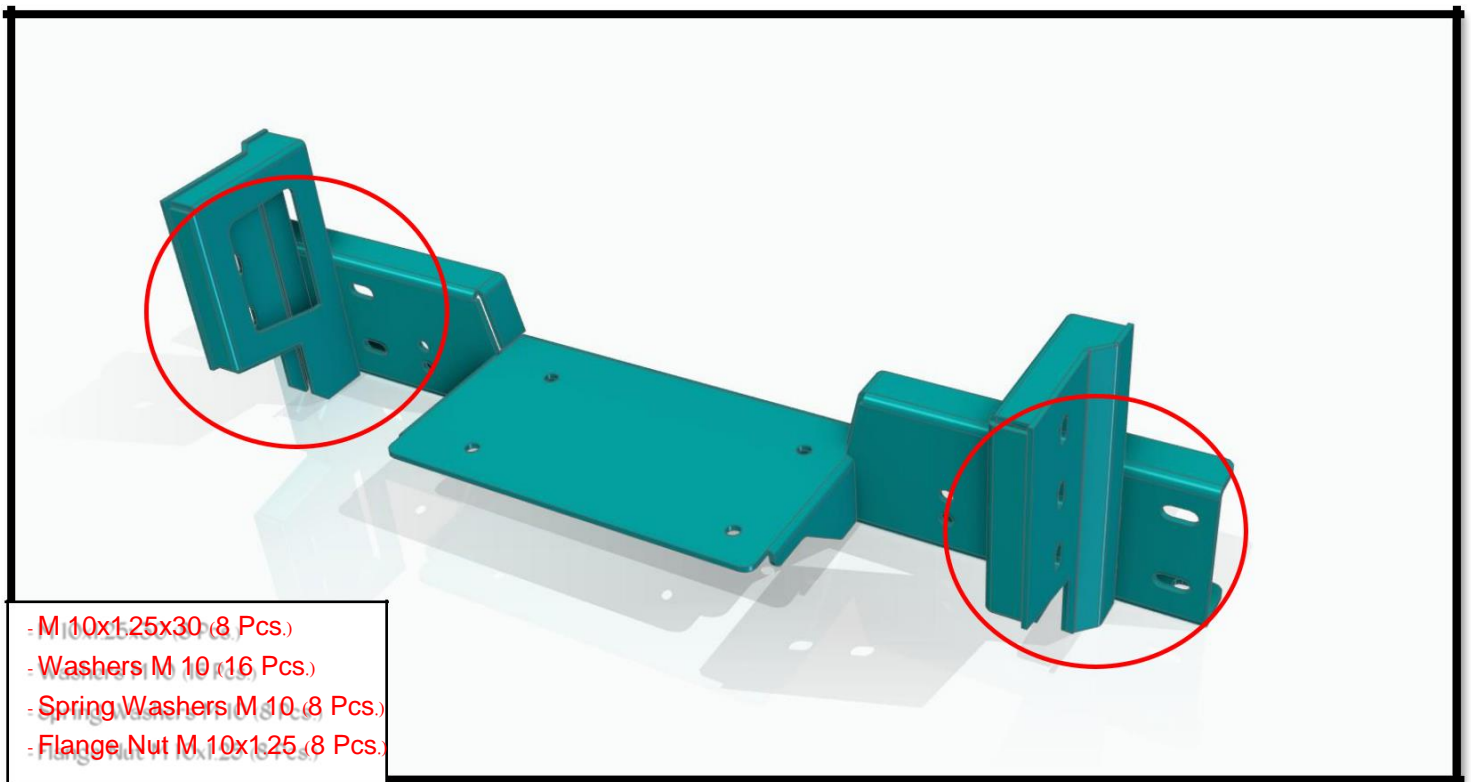

Installation Both Left side and right side are alike.

- M 12x1.25x90 (2 Pcs.)
- Washers M 12 (4 Pcs.)
- Hex Nut M 12x1.25 (2 Pcs.)

- M 10x1.25x30 (2 Pcs.)
- Washers M 10 (4 Pcs.)
- Spring Washers M 10 (2 Pcs.)
- Flange Nut M 10x1.25 (2 Pcs.)