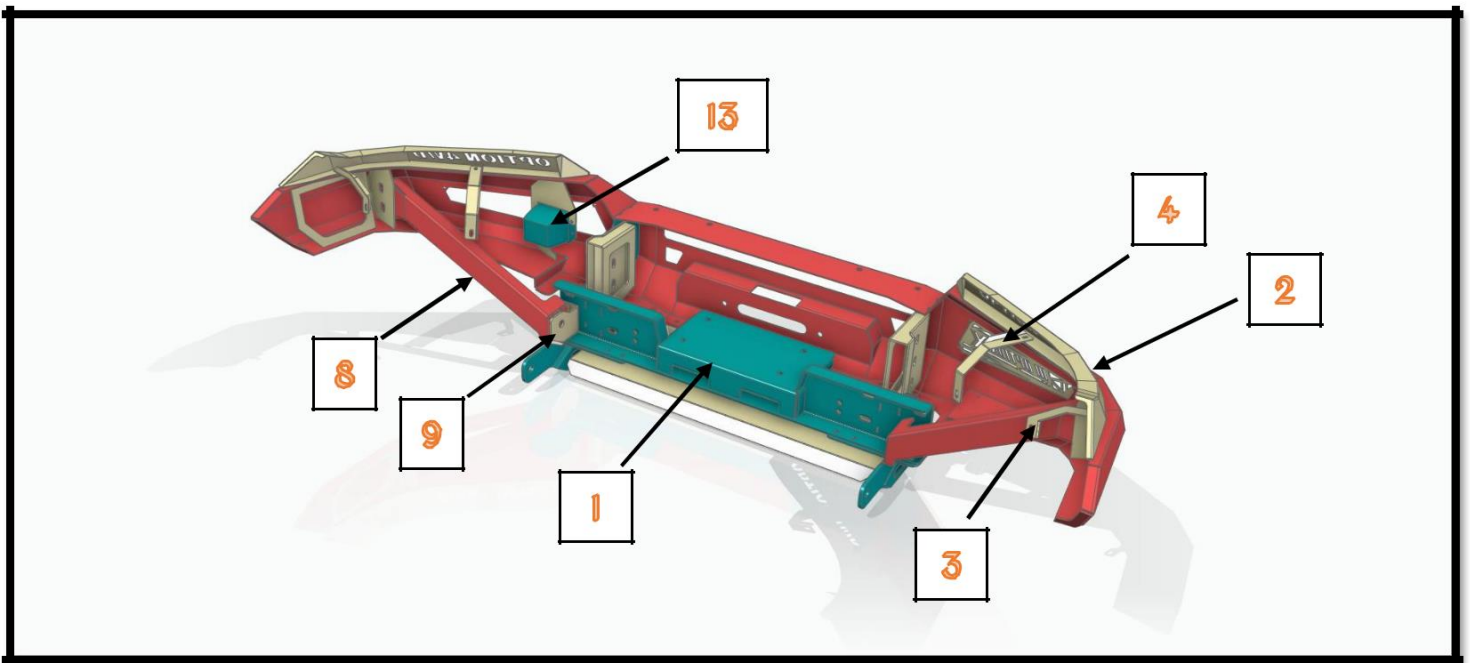

# Fitting Manual

Product Name : Rocco X Front Bumper

Car Model : Toyota Revo Rocco (2018-On)

Part No.: OP 341 Rocco X Front Bumper

OPTION 4WD

option4wdoffice

[\\_option.fourwd@gmail.com](mailto:_option.fourwd@gmail.com)

# Part List

Product Name : Rocco X Front Bumper

Car Model : Toyota Revo Rocco (2018-On)

1	 Main Support 1 Pcs.	2	 Brow 1 Set (L+R)	3	 Brow Support 1 Set (L+R)
4	 Brow Support 1 Set (L+R)	5	 Front Bumper 1 Pcs.	6	 Protector 1 Pcs.
7	 Side Cover 1 Set (L+R)	8	 Side Support 1 Set (L+R)	9	 Side Support 1 Set (L+R)
10	 Tow Loop 1 Set (L+R)	11	 Plate Bracket 1 Pcs.	12	 LED 2 Pcs.

# Fitting Instruction

Product Name : Rocco X Front Bumper

Car Model : Toyota Revo Rocco (2018-On)

# Part List

Product Name : Rocco X Front Bumper

Car Model : Toyota Revo Rocco (2018-On)

No.	Picture	Name	Qty	Unit	Note
1		M 6x1x20	24	Pcs.	
		Washers M 6	24	Pcs.	
		Flange Nut M 6x1	18	Pcs.	
3		M 10x1.25x30	26	Pcs.	
		Washers 3/8	52	Pcs.	
		Spring Washers M 10	26	Pcs.	
		Flange Nut M 10x1.25	26	Pcs.	
5		M 12x1.25x90	2	Pcs.	
		Washer M 12	4	Pcs.	
		Hex Nut M 12x1.25	2	Pcs.	