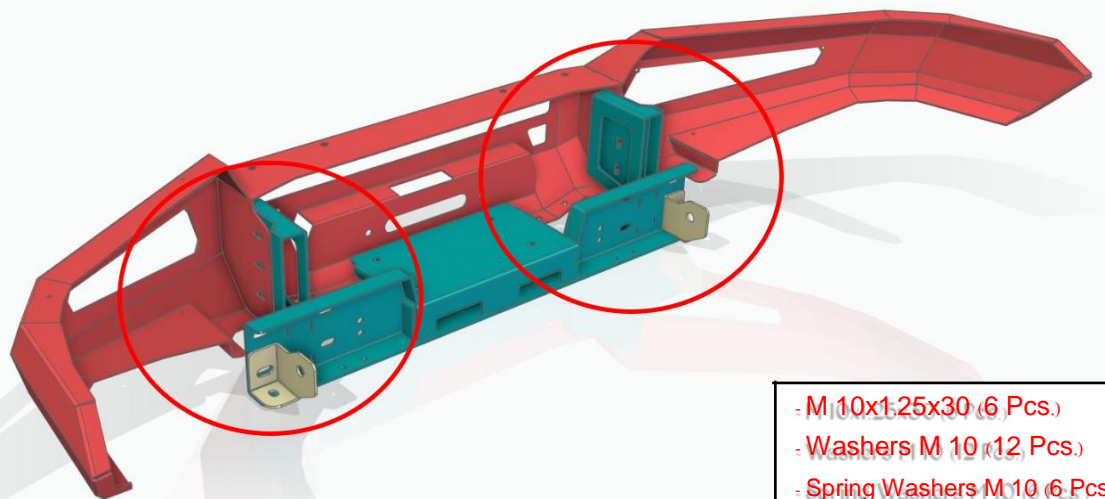

# Torque Setting of Fastener

Mounting bolts must be tightened to torque's specified following;

Bolt Diameter (mm.)	Torque (Nm)	Torque (ft.lb)
M 8	22	16
M 12	77	57

Fitting Instructions of Rocco X Front Bumper

Installation Both Left side and right side are alike.

- M 12x1.25x90 (2 Pcs.)
- Washers M 12 (4 Pcs.)
- Hex Nut M 12x1.25 (2 Pcs.)

- M 10x1.25x30 (2 Pcs.)
- Washers M 10 (4 Pcs.)
- Spring Washers M 10 (2 Pcs.)
- Flange Nut M 10x1.25 (2 Pcs.)