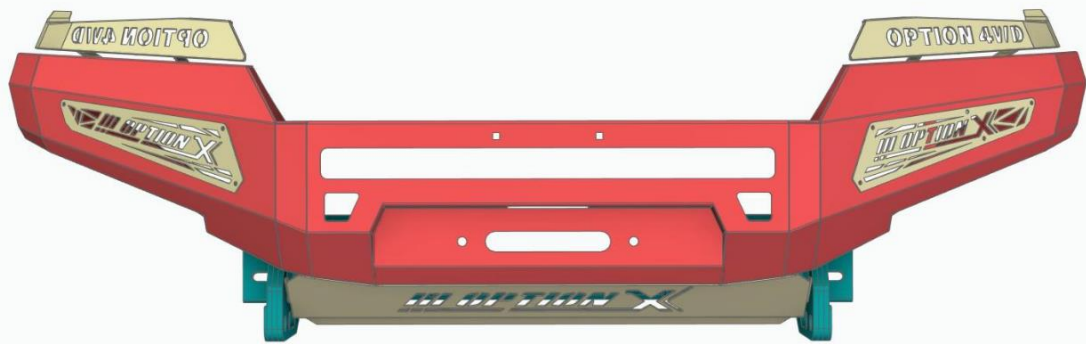

# Fitting Manual

Product Name : Rocco X Front Bumper

Car Model : Toyota Revo Rocco (2018-On)

Part No.: OP 341 Rocco X Front Bumper

OPTION 4WD

option4wdoffice

[\\_option.fourwd@gmail.com](mailto:_option.fourwd@gmail.com)

# Part List

Product Name : Rocco X Front Bumper

Car Model : Toyota Revo Rocco (2018-On)

1	 Main Support 1 Pcs.	2	 Brow 1 Set (L+R)	3	 Brow Support 1 Set (L+R)
4	 Brow Support 1 Set (L+R)	5	 Front Bumper 1 Pcs.	6	 Protector 1 Pcs.
7	 Side Cover 1 Set (L+R)	8	 Side Support 1 Set (L+R)	9	 Side Support 1 Set (L+R)
10	 Tow Loop 1 Set (L+R)	11	 Plate Bracket 1 Pcs.	12	 LED 2 Pcs.

# Fitting Instruction

Product Name : Rocco X Front Bumper

Car Model : Toyota Revo Rocco (2018-On)

# Part List

Product Name : Rocco X Front Bumper

Car Model : Toyota Revo Rocco (2018-On)

No.	Picture	Name	Qty	Unit	Note
1		M 6x1x20	24	Pcs.	
		Washers M 6	24	Pcs.	
		Flange Nut M 6x1	18	Pcs.	
3		M 10x1.25x30	26	Pcs.	
		Washers 3/8	52	Pcs.	
		Spring Washers M 10	26	Pcs.	
		Flange Nut M 10x1.25	26	Pcs.	
5		M 12x1.25x90	2	Pcs.	
		Washer M 12	4	Pcs.	
		Hex Nut M 12x1.25	2	Pcs.	