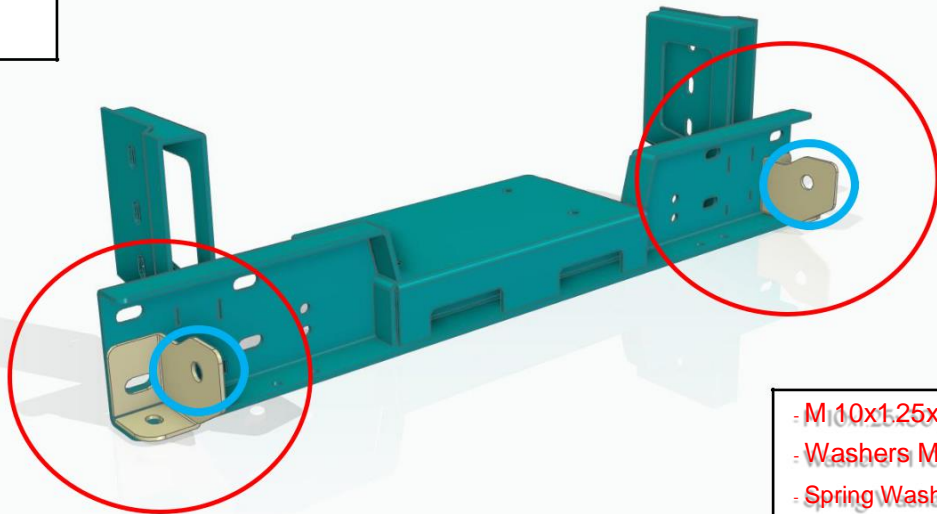

# Torque Setting of Fastener

Mounting bolts must be tightened to torque's specified following;

Bolt Diameter (mm.)	Torque (Nm)	Torque (ft.lb)
M 8	22	16
M 12	77	57

Fitting Instructions of Rocco X Front Bumper

Installation Both Left side and right side are alike.

- M 12x1.25x90 (2 Pcs.)
- Washers M 12 (4 Pcs.)
- Hex Nut M 12x1.25 (2 Pcs.)

- M 10x1.25x30 (2 Pcs.)
- Washers M 10 (4 Pcs.)
- Spring Washers M 10 (2 Pcs.)
- Flange Nut M 10x1.25 (2 Pcs.)