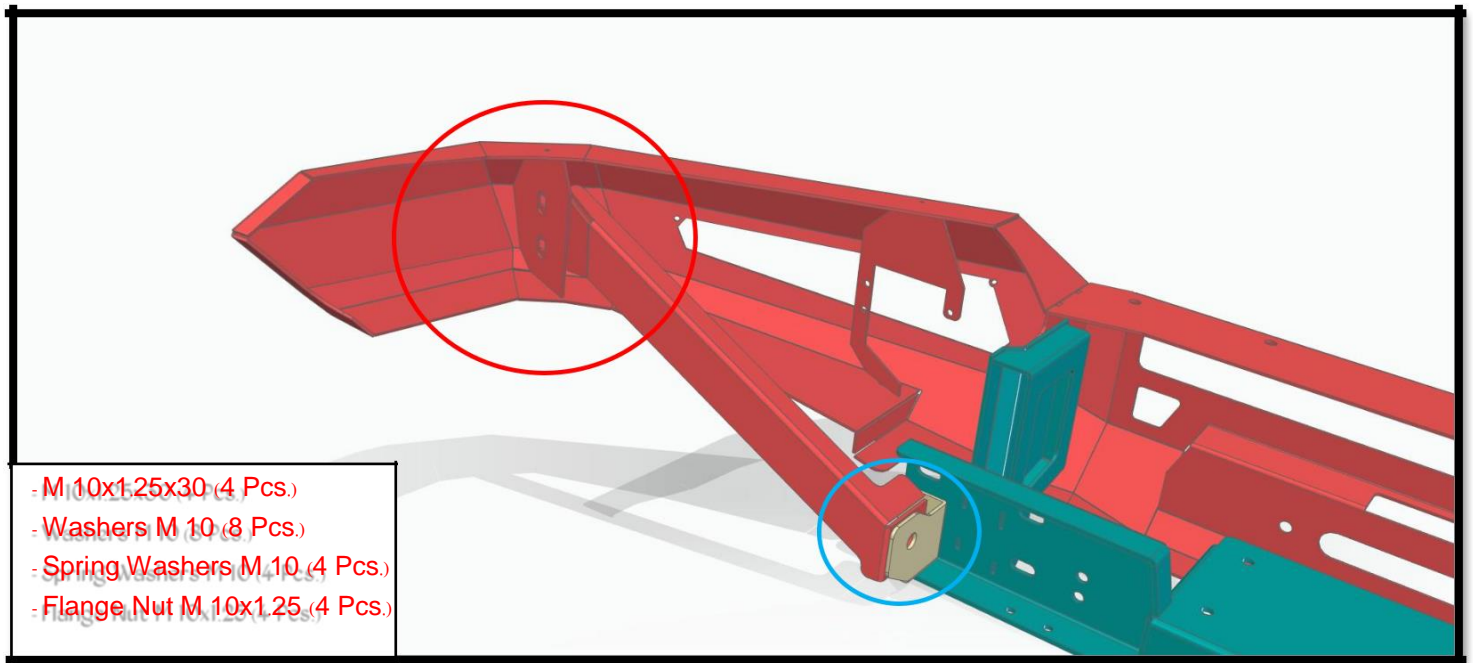

- M 10x1.25x30 (4 Pcs.)
- Washers M 10 (8 Pcs.)
- Spring Washers M 10 (4 Pcs.)
- Flange Nut M 10x1.25 (4 Pcs.)