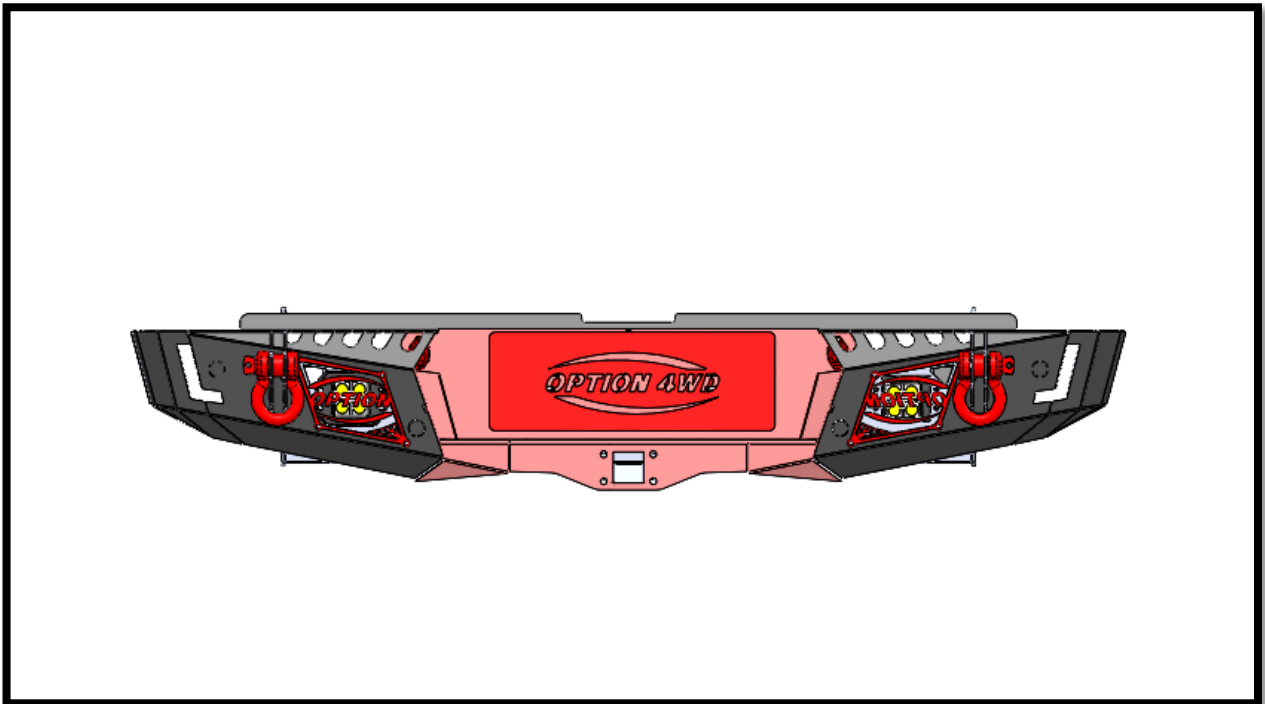

FITTING INSTRUCTION

PRODUCT NAME : REAR BUMPER

SUITE TO VEHICLE : NISSAN NAVARA NP 300