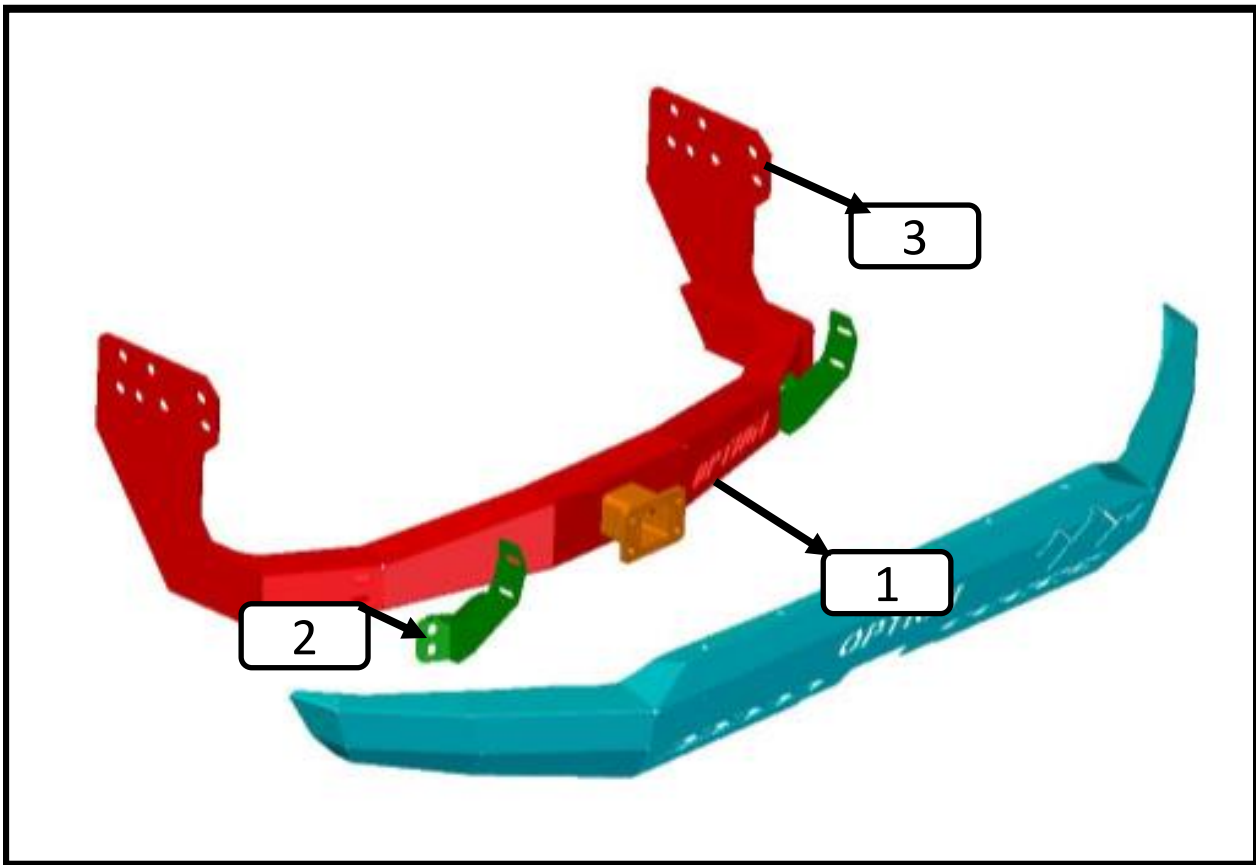

OPTION 4 WHEEL PART AND ACCESSORIES CO., LTD

FITTING MANUAL

PRODUCT NAME : TOW BAR EVEREST

PART NO : OP 342-001

CAR MODEL : FORD EVEREST 2016-ON

MADE IN THAILAND

OPTION 4WD

option4wdofficial

info@option4wd.co.th

ART LIS

PRODUCT NAME : TOW BAR EVEREST
CAR MODEL : FORD EVEREST 2016-ON

1

Bumper

2

PINCH
2 pcs

3

Main Support

FITTING INSTRUCTION

PRODUCT NAME : TOW BAR EVEREST
CAR MODEL : FORD EVEREST 2016-ON

PART LIST

PRODUCT NAME : TOW BAR EVEREST
CAR MODEL : FORD EVEREST 2016-ON

NO	PICTURE	NAME	QTY	UNIT	NOTE
1		M14x2.0x40	8	Pcs	
		WASHERS M14	8	Pcs	
2		M10x1.25x30	8	Pcs	
		WASHERS 3/8	8	Pcs	
		FLANG NUTM10x1.25	8	Pcs	
		Sping Washers M10	8	Pcs	