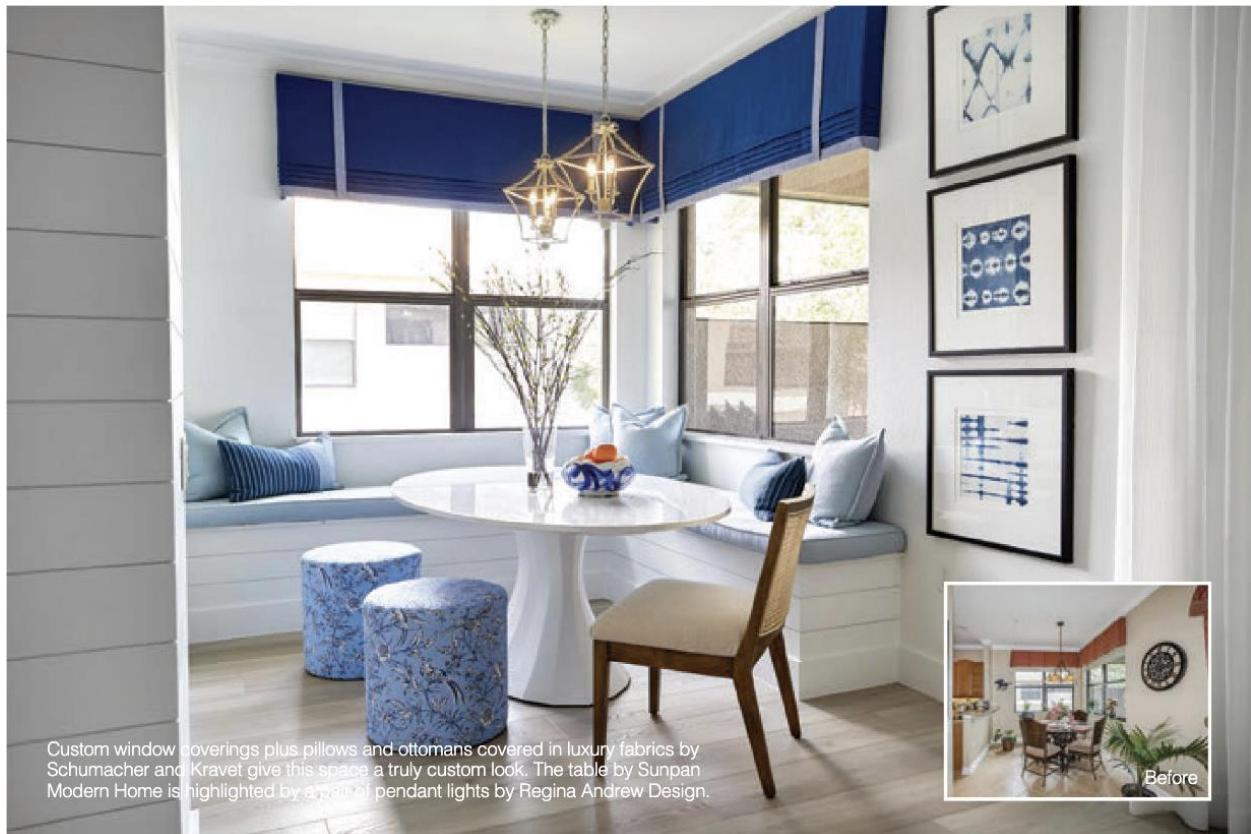

ON A DIME AND ON TIME

LMG Design Consulting turned this condo from dated to delightful in record time and on budget.

Story by Heather Shoning | Photography by Blaine Jonathan

“The table by Sunpan Modern Home is highlighted by a pair of pendant lights by Regina Andrew Design.”