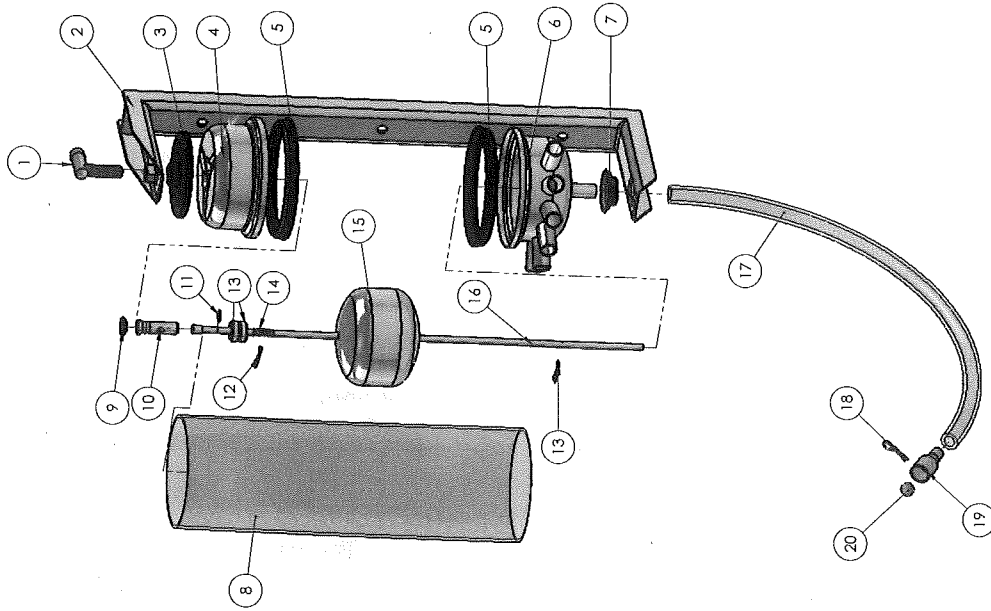

#56200  
Complete 10" washer assembly, 6 unit

#56201  
Complete 15" washer assembly, 6 unit

Item NO.	Part No.	Description	Qty.
1	38215	Blue elbow, with 3/8" thread	1
2	56203	Stainless wall bracket for 15" washer	1
2	56202	Stainless wall bracket for 10" washer	1
3	56245	Valve guide block without bushing	1
4	56252	New Style stainless dome with 23/32" hole	1
5	56213	Gasket for clear sight tube	2
6	56216	Bottom dome with 6-5/8" ports	1
6	56235	Bottom dome with 6-3/4" ports	1
7	56217	Bracket gasket	1
8	56215	Clear sight tube, 15"	1
8	56214	Clear sight tube, 10"	1
9	38211	Rubber seal for releaser rod	1
10	56256	New Style valve head	1
11	56259	Stainless e-clip for washer rod	1
12	56210	Clip pin for rod	2
13	56209	Weight	2
14	56211	Rod spring	1
15	56212	Stainless steel float	1
16	56261	New Style 15" rod ONLY	1
16	56263	New Style 10" rod ONLY	1
17	56218	Drain hose	1
18	56221	Clip pin for drain assembly	1
19	56219	Check valve assembly (Includes: # 19,20,21)	1
20	56220	Ball only for drain assembly	1