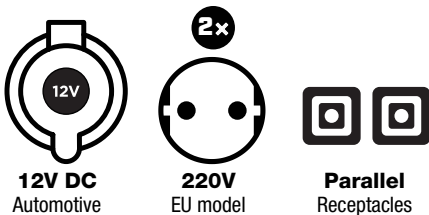

POWERING YOUR *life.*

73001i-P-EU

Σ WARRANTY: 3 Years

3500
MAX WATTS

3200
RUNNING WATTS

Q Specifications

RUN TIME @ 25% ECO MODE	8 hrs
NOISE LEVEL @ 7m	58 dBA
START TYPE	Remote, Electric, Recoil
VOLTAGE AC	220v
AC AMPS @ 220V	14.5
VOLTAGE DC	12
DC AMPS	8
FREQUENCY	50 Hz
PHASE	1
FUEL TYPE	Petrol
PETROL CAPACITY (L)	6.0
OIL TYPE	10W-30
OIL CAPACITY (L)	0.6
LOW OIL SHUT-OFF	Yes
CERTIFICATION	CE, EU Stage V

⚙ Engine

TYPE	4-Stroke OHV
DISPLACEMENT	192cc

📦 Package Dimensions

NETT SIZE	63.5 x 49 x 50.5 cm
NETT WEIGHT	43 kg
PACKAGE SIZE	68 x 49 x 51 cm
PACKAGE WEIGHT	50 kg

🔌 Receptacles

This is our Champion signature Inverter generator loaded with optional extras like Wireless Remote Start and Dual USB interface powered by a new and improved 192cc Champion single cylinder, 4-stroke OHV engine that produces 3200 running watts. With a 6 litre fuel tank this unit can run up to 8 hours at 25% load.