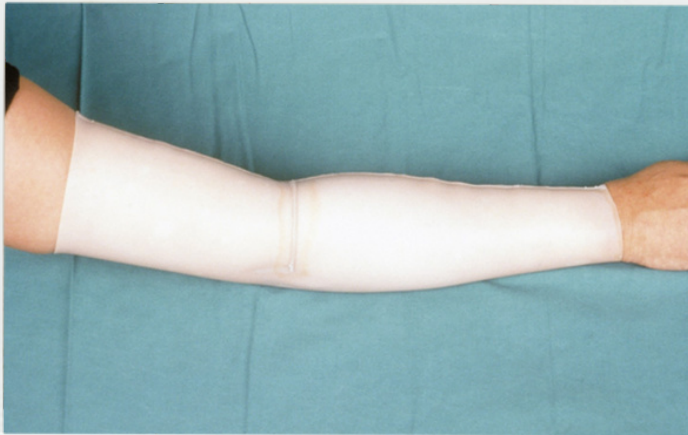

HOT WATER BURN ON ARM

BIOPTRON 
HYPERLIGHT THERAPY SYSTEM by Zeltia Group

Before treatment

BIOPTRON 
HYPERLIGHT THERAPY SYSTEM by Zeltia Group

After 15 days of Biopton

BIOPTRON 
HYPERLIGHT THERAPY SYSTEM by Zeltia Group

Silicone pressure therapy

BIOPTRON 
HYPERLIGHT THERAPY SYSTEM by Zeltia Group

Follow up after 12 months