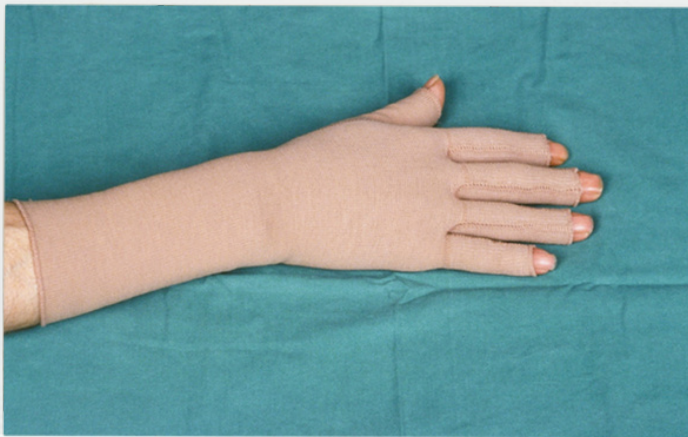

BIOPTRON
HYPERLIGHT THERAPY SYSTEM by Zeltia Group

Pressure therapy with
silicon garments