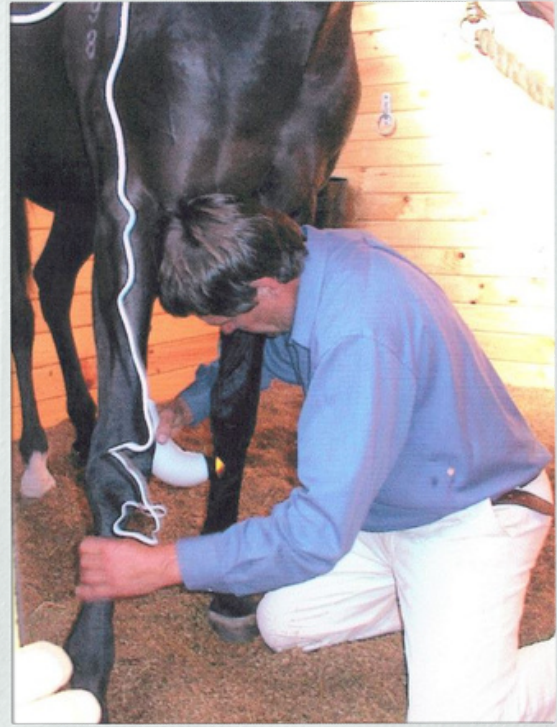

# BRUISE, SWELLING, HOOF INFLAMMATION

**BIOPTRON**   
HYPERLIGHT THERAPY SYSTEM by Zepher Group

Hoof inflammation

**BIOPTRON**   
HYPERLIGHT THERAPY SYSTEM by Zepher Group

Bruise and swelling

Inglewood Stud  
Rangiora, South Island