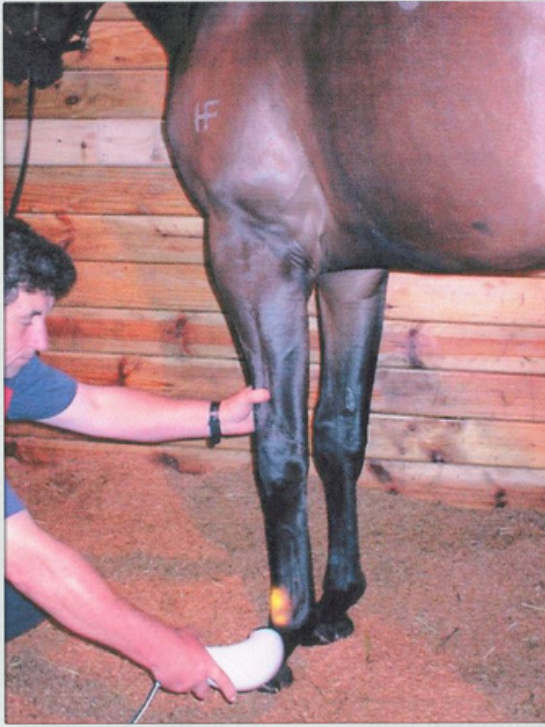

# BRUISE, SWELLING, HOOF INFLAMMATION

**BIOPTRON**   
HYPERLIGHT THERAPY SYSTEM by Zepher Group

Hoof inflammation

**BIOPTRON**   
HYPERLIGHT THERAPY SYSTEM by Zepher Group

Bruise and swelling

Inglewood Stud  
Rangiora, South Island