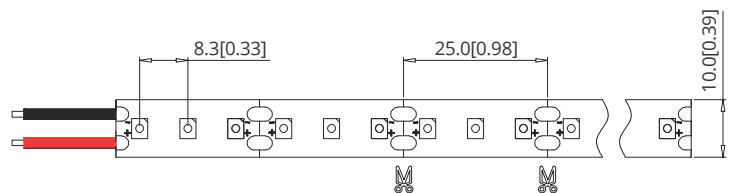

UVC LED Strip

artisticlighting.com.au

ARTISTIC LIGHTING

- IP22
- IP64
- P6.5
- Ra 80
- Ra 90
- Ra 95

2835 LED Chip
120 LED/m
14.4w/m

DC 12V/24V 5 yrs warranty

Color Available

- 2900K
- 4000K
- 6000K
- Red
- Green
- Blue
- Pink
- Yellow
- Orange

Dimensions:

UVC-12

UVC-24

Part No.	Input Voltage	Power/m (W)	LED Q'ty/m	Lumen/m	CRI/Ra	Cuttable Length (mm)	Run Length(m)
UVC-12	12V DC	14W	294pcs	1240lm	80+	50mm	4.5m
UVC-24	24V DC	14W	294pcs	1240lm	80+	50mm	8m