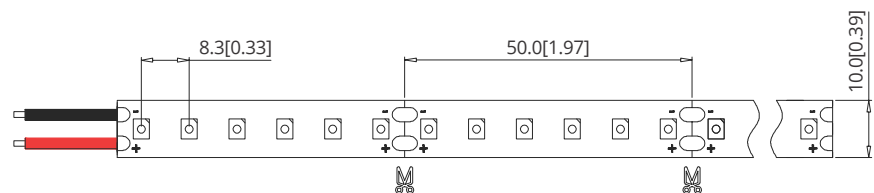

UVC LED Strip

artisticlighting.com.au

ARTISTIC LIGHTING

- IP22
- IP64
- P6.5
- Ra 80
- Ra 90
- Ra 95

2835 LED Chip
120 LED/m
14.4w/m

DC 12V/24V 5 yrs warranty

Color Available

- 2900K
- 4000K
- 6000K
- Red
- Green
- Blue
- Pink
- Yellow
- Orange

Dimensions:

UVC-12

UVC-24

Part No.	Input Voltage	Power/m (W)	LED Q'ty/m	Lumen/m	CRI/Ra	Cuttable Length (mm)	Run Length(m)
UVC-12	12V DC	14W	294pcs	1240lm	80+	50mm	4.5m
UVC-24	24V DC	14W	294pcs	1240lm	80+	50mm	8m