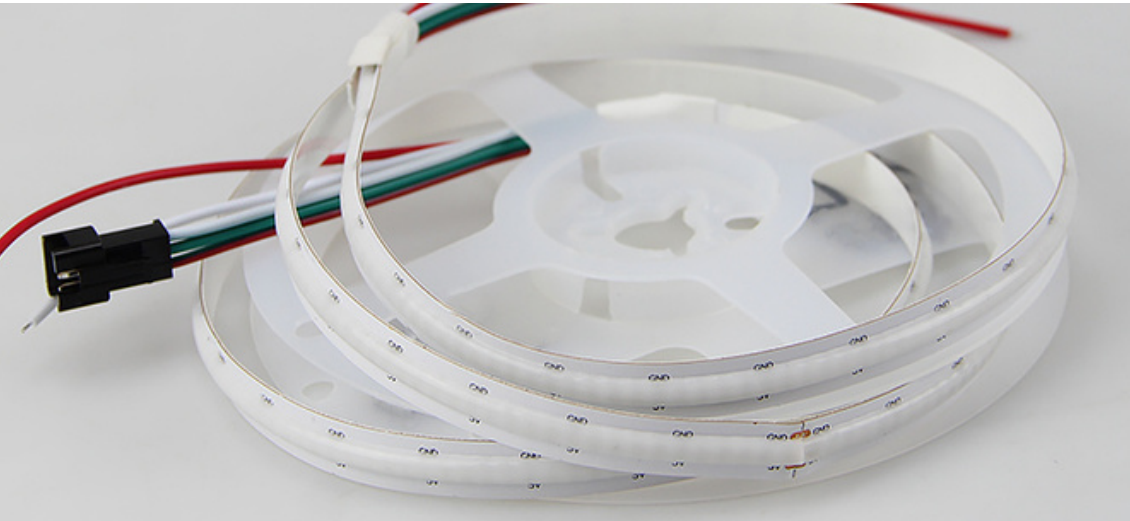

UVC LED Strip

artisticlighting.com.au

ARTISTIC LIGHTING

- IP22
- IP64
- P6.5
- Ra 80
- Ra 90
- Ra 95

2835 LED Chip
120 LED/m
14.4w/m

DC 12V/24V 5 yrs warranty

Color Available

- 2900K
- 4000K
- 6000K
- Red
- Green
- Blue
- Pink
- Yellow
- Orange

Dimensions:

UVC-12

UVC-24

Part No.	Input Voltage	Power/m (W)	LED Q'ty/m	Lumen/m	CRI/Ra	Cuttable Length (mm)	Run Length(m)
UVC-12	12V DC	14W	294pcs	1240lm	80+	50mm	4.5m
UVC-24	24V DC	14W	294pcs	1240lm	80+	50mm	8m