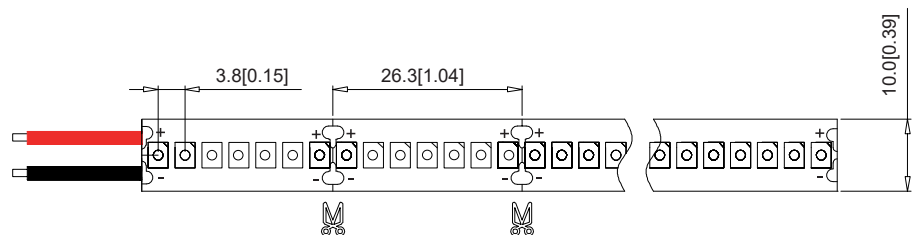

Power 240 LED Strip

artisticlighting.com.au

2016 LED Chip
240 LED/m
19.2w /m

ARTISTIC LIGHTING

DC 24V **5** yrs warranty

Color Available

Dimensions:

Power 240 LED Strip

Part No.	Input Voltage	Power/m (W)	LED Q'ty/m	Lumen/m	CRI/Ra	Cuttable Length (mm)	Run Length(m)
Power 240 LED Strip	24V DC	19.2W	240pcs	1440-1584lm	90+	26.3mm	5m