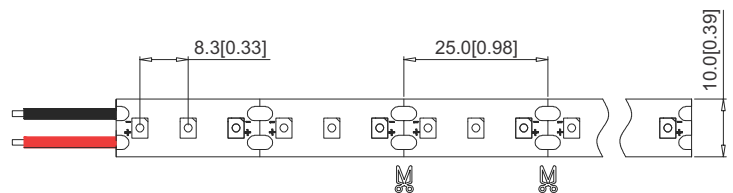

P120 LED Strip

artisticlighting.com.au

2835 LED Chip
120 LED/m
14.4w/m

ARTISTIC LIGHTING

DC 12V/24V **5** yrs warranty

Color Available

Dimensions:

P120-12

P120-24

Part No.	Input Voltage	Power/m (W)	LED Q'ty/m	Lumen/m	CRI/Ra	Cuttable Length (mm)	Run Length(m)
P120-12	12V DC	14.4W	120pcs	1240lm	80+	25mm	4.5m
P120-24	24V DC	14.4W	120pcs	1240lm	80+	50mm	8m