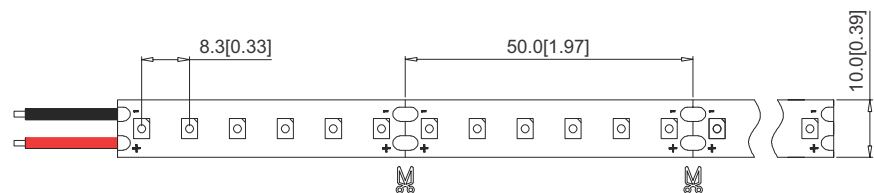

P120 LED Strip

artisticlighting.com.au

2835 LED Chip
120 LED/m
14.4w/m

ARTISTIC LIGHTING

DC 12V/24V **5** yrs warranty

Color Available

Dimensions:

P120-12

P120-24

Part No.	Input Voltage	Power/m (W)	LED Q'ty/m	Lumen/m	CRI/Ra	Cuttable Length (mm)	Run Length(m)
P120-12	12V DC	14.4W	120pcs	1240lm	80+	25mm	4.5m
P120-24	24V DC	14.4W	120pcs	1240lm	80+	50mm	8m