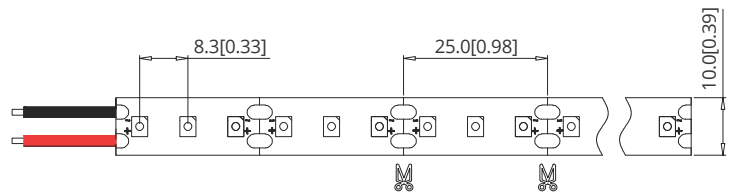

COB LED Strip

artisticlighting.com.au

2835 LED Chip
294 LED/m
14 w/m

ARTISTIC LIGHTING

DC 12V/24V 5 yrs warranty

Color Available

Dimensions:

COB-12

COB-24

Part No.	Input Voltage	Power/m (W)	LED Q'ty/m	Lumen/m	CRI/Ra	Cuttible Length (mm)	Run Length(m)
COB-12	12V DC	14W	294pcs	1240lm	80+	50mm	4.5m
COB-24	24V DC	14W	294pcs	1240lm	80+	50mm	8m