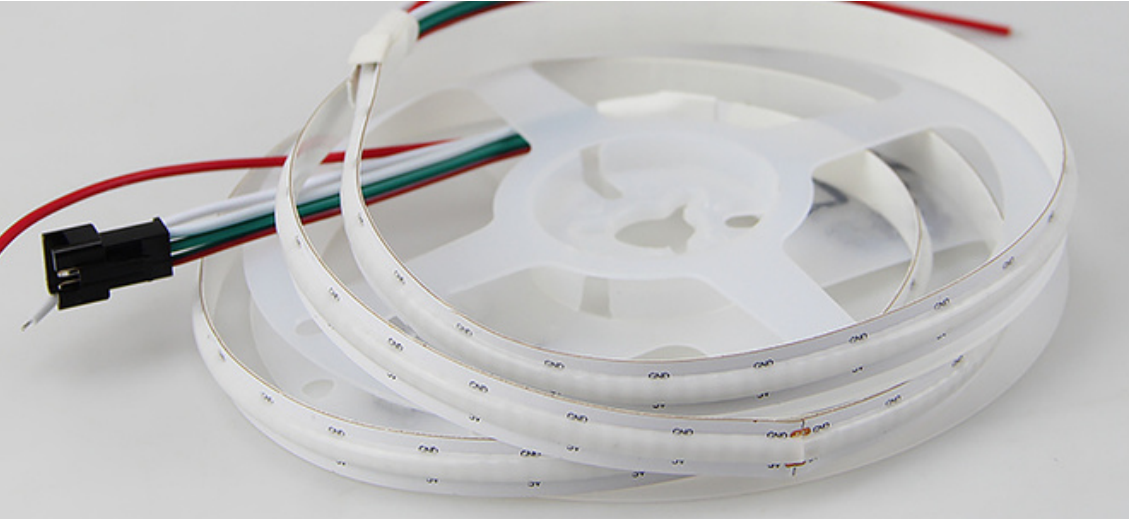

COB LED Strip

artisticlighting.com.au

2835 LED Chip
294 LED/m
14 w/m

ARTISTIC LIGHTING

DC 12V/24V 5 yrs warranty

Color Available

Dimensions:

COB-12

COB-24

Part No.	Input Voltage	Power/m (W)	LED Q'ty/m	Lumen/m	CRI/Ra	Cuttible Length (mm)	Run Length(m)
COB-12	12V DC	14W	294pcs	1240lm	80+	50mm	4.5m
COB-24	24V DC	14W	294pcs	1240lm	80+	50mm	8m