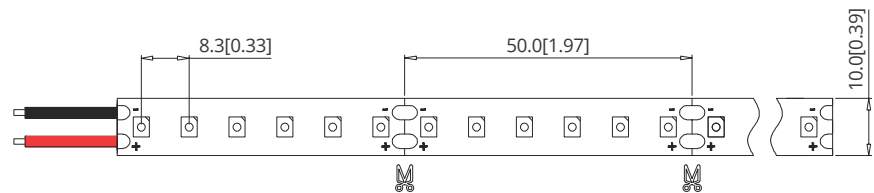

COB LED Strip

artisticlighting.com.au

2835 LED Chip
294 LED/m
14 w/m

ARTISTIC LIGHTING

DC 12V/24V 5 yrs warranty

Color Available

Dimensions:

COB-12

COB-24

Part No.	Input Voltage	Power/m (W)	LED Q'ty/m	Lumen/m	CRI/Ra	Cuttible Length (mm)	Run Length(m)
COB-12	12V DC	14W	294pcs	1240lm	80+	50mm	4.5m
COB-24	24V DC	14W	294pcs	1240lm	80+	50mm	8m