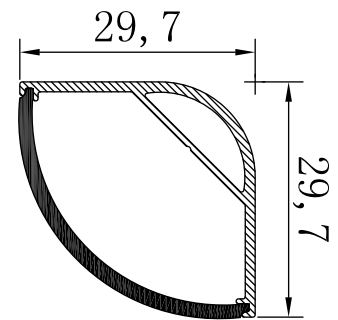

### Features:

1. Model: HL-BAPL016
2. Material: AL6063+PC/PMMA
3. Surface: Anodized/Painting
4. Lighting source width: 20mm
5. Length: 4m/max
6. Installation: For wardrobe / bookcase / bars / counter and other cabinet application.