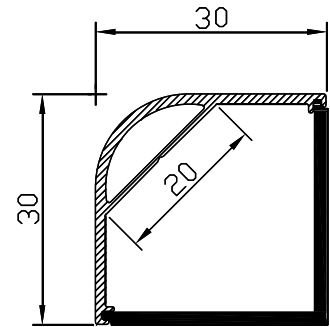

BAPL-015 Aluminium Extrusion

artisticlighting.com.au

ARTISTIC LIGHTING

Color

Unit: mm

1. Model: HL-BAPL015
2. Material: AL6063+PMMA
3. Surface: Anodized/Painting
4. Lighting source width: 20mm
5. Length: 3m
6. Installation: For wardrobe / bookcase / bars / counter and other cabinet application.

End Cap

Aluminum Profile

Cover

Product Presentation: