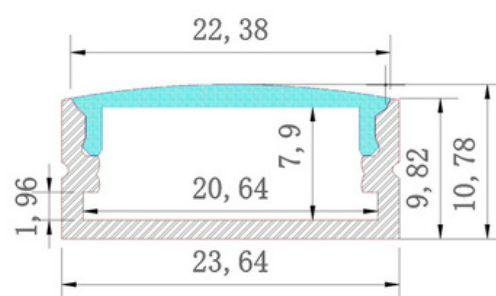

## ARTISTIC LIGHTING

Color 

Unit: mm

### Features:

1. Model: HL-BAPL014
2. Material: anodized aluminum 6063
3. Surface:
4. Lighting source width: 20mm
5. Length: 3m.
6. Installation: