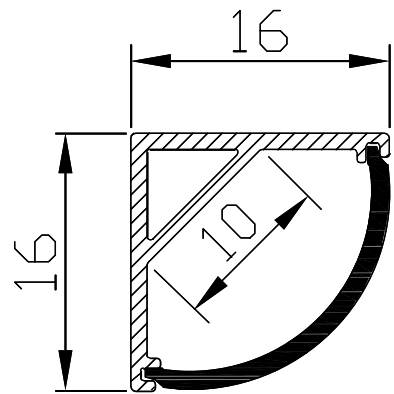

BAPL-006 Aluminium Extrusion

artisticlighting.com.au

ARTISTIC LIGHTING

Color 

Unit: mm

Features:

1. Model: HL-BAPL006
2. Material: AL6063+PC/PMMA
3. Surface: Anodized/Painting
4. Lighting source width: 10mm
5. Length: 2m/max
6. Installation: For wardrobe / bookcase / bars / counter and other cabinet.

Accessory:

End Cap

Aluminum Profile

Cover

Product Presentation: