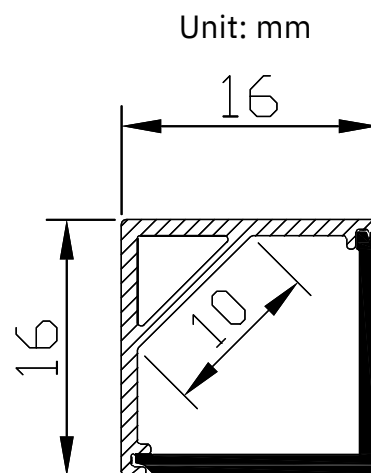

BAPL-005 Aluminium Extrusion

artisticlighting.com.au

ARTISTIC LIGHTING

Color 

Features:

1. Model: HL-BAPL005
2. Material: AL6063+PMMA
3. Surface: Anodized/Painting
4. Lighting source width: 10mm
5. Length: 2m/max
6. Installation: For wardrobe / Bookcase / Bars / Counter and other cabinet.