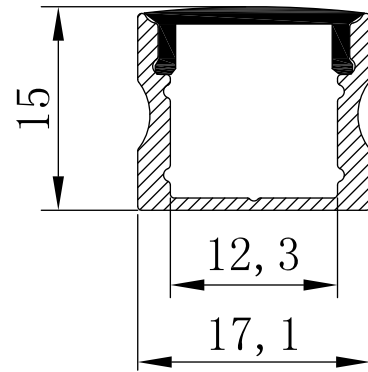

### Features:

1. Model: EX004
2. Material: AL6063+PC/PMMA
3. Surface: Anodized/Painting
4. Lighting source width: 12mm
5. Length: 2m/max
6. Installation: For wardrobe / bookcase / bars / counter and other cabinet application.