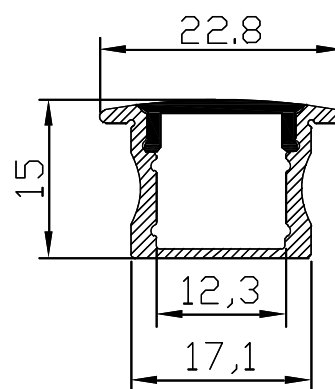

BAPL-003 Aluminium Extrusion

artisticlighting.com.au

ARTISTIC LIGHTING

Color 

Unit: mm

Features:

1. Model: HL-BAPL003
2. Material: AL6063+PC/PMMA
3. Surface: Anodized/Painting
4. Lighting source width: 12mm
5. Length: 2m/max
6. Installation: For wardrobe / bookcase / bars / counter and other cabinet.