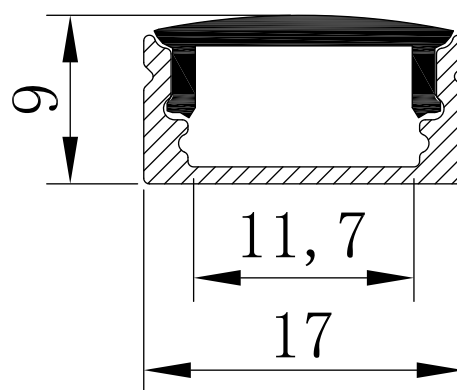

# BAPL-002 Aluminium Extrusion

artisticlighting.com.au

Color

Unit: mm

## Features:

1. Model: BAPL002
2. Material: AL6063+PC/PMMA
3. Surface: Anodized/Painting
4. Lighting source width: 12mm
5. Length: 2m/max
6. Installation: For wardrobe / bookcase / bars / counter and other cabinet application.