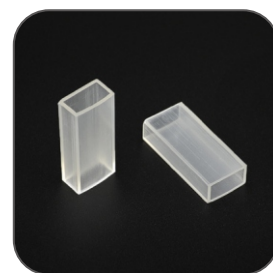

## Features:

1. Model: BAPL002
2. Material: AL6063+PC/PMMA
3. Surface: Anodized/Painting
4. Lighting source width: 12mm
5. Length: 2m/max
6. Installation: For wardrobe / bookcase / bars / counter and other cabinet application.

## Accessory:

End Cap

Mounting Clip (metal)

Mounting Clip (PC)

Connector "I"

Connector "L"

Connector "T"

Connector "+"