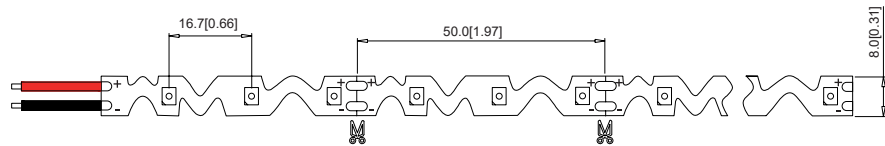

72 S LED Strip

artisticlighting.com.au

2835 LED Chip

72 LED /m

9w /m

ARTISTIC LIGHTING

Designed for internally lighting fabricated letters in the sign industry.
It has the ability to bend around unusual shapes.

DC 12V **5** yrs warranty

Color Available

Dimensions:

72 S LED Strip

Part No.	Input Voltage	Power/m (W)	LED Q'ty/m	Lumen/m	CRI/Ra	Cutable Length (mm)	Run Length(m)
72 S LED Strip	12V DC	9w	72pcs	528-594lm	80+	50mm	1.5m