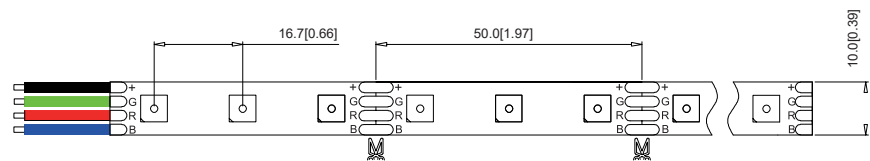

60 RGB LED Strip

artisticlighting.com.au

5050 LED Chip
60 LED /m
14.4w /m

ARTISTIC LIGHTING

DC 12V **4** yrs warranty

Color Available

Dimensions:

60 RGB LED Strip

Part No.	Input Voltage	Power/m (W)	LED Q'ty/m	Lumen/m	CRI/Ra	Cutttable Length (mm)	Run Length(m)
60 RGB LED Strip	12V DC	14.4W	60pcs	R:620-630lm G:520-530lm B:460-470lm	-	50mm	5m