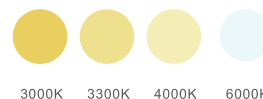

# 60 S RGBW LED Strip

artisticlighting.com.au

5050 LED Chip  
60 LED /m  
19.8w /m

### Color Available

3000K 3300K 4000K 6000K