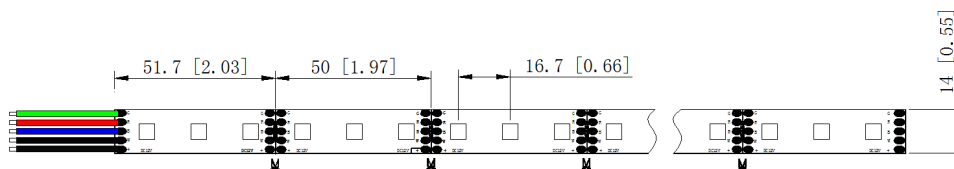

### Dimensions:

60 S RGBW LED Strip

Part No.	Input Voltage	Power/m (W)	LED Q'ty/m	Lumen/m	CRI/Ra	Cuttible Length (mm)	Run Length(m)
60 S RGBW LED Strip	12V DC	19.8W	60pcs	R:620-625lm G:515-520lm B:460-470lm	-	50mm	5m