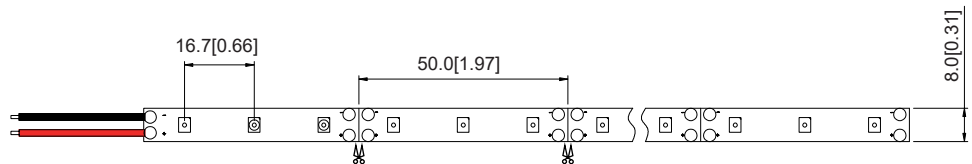

60 Flex LED Strip

artisticlighting.com.au

3528 LED Chip

60 LED /m

4.8w /m

ARTISTIC LIGHTING

DC 12V **5** yrs warranty

Color Available

Dimensions:

60 Flex LED Strip

Part No.	Input Voltage	Power/m (W)	LED Q'ty/m	Lumen/m	CRI/Ra	Cuttible Length (mm)	Run Length(m)
60 Flex LED Strip	12V DC	4.8W	60pcs	420-480lm	80+	50mm	5m