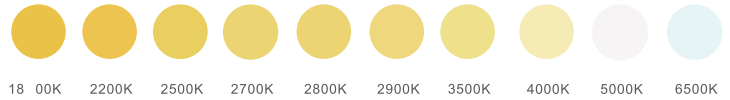

240 DW LED Strip

artisticlighting.com.au

2016 LED Chip
240 LED/m
17.28w /m

ARTISTIC LIGHTING

DC 24V **5** yrs warranty

Color Available

Dimensions:

240 DW LED Strip

Part No.	Input Voltage	Power/m (W)	LED Q'ty/m	Lumen/m	CRI/Ra	Cutttable Length (mm)	Run Length(m)
240 DW LED Strip	24V DC	17.28W	240pcs	1440-1584lm	90+	50mm	5m