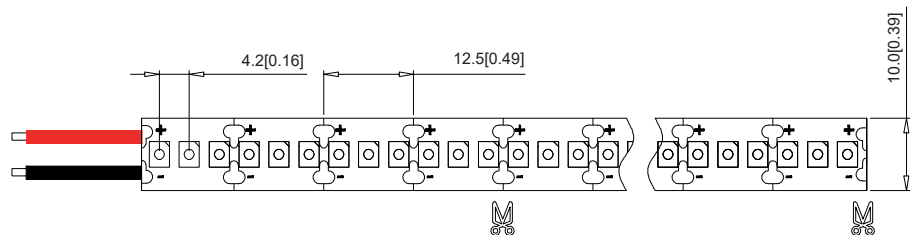

240 DW LED Strip

artisticlighting.com.au

2016 LED Chip
240 LED/m
17.28w /m

ARTISTIC LIGHTING

DC 24V **5** yrs warranty

Color Available

Dimensions:

240 DW LED Strip

Part No.	Input Voltage	Power/m (W)	LED Q'ty/m	Lumen/m	CRI/Ra	Cutttable Length (mm)	Run Length(m)
240 DW LED Strip	24V DC	17.28W	240pcs	1440-1584lm	90+	50mm	5m