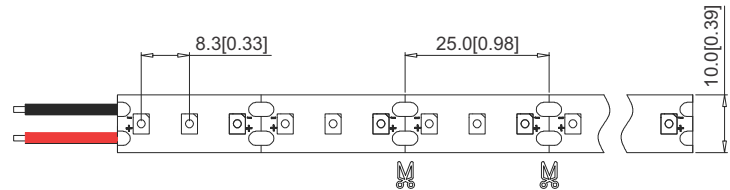

120 LED Strip

artisticlighting.com.au

2835 LED Chip

120 LED/m

9.6w/m

ARTISTIC LIGHTING

DC 12V/24V **5** yrs warranty

Color Available

2900K 4000K 6000K

Dimensions:

120-12

120-24

Part No.	Input Voltage	Power/m (W)	LED Q'ty/m	Lumen/m	CRI/Ra	Cuttible Length (mm)	Run Length(m)
120-12	12V DC	9.6w	120pcs	720lm	90+	25mm	4.5m
120-24	24V DC	9.6w	120pcs	720lm	90+	50mm	8m