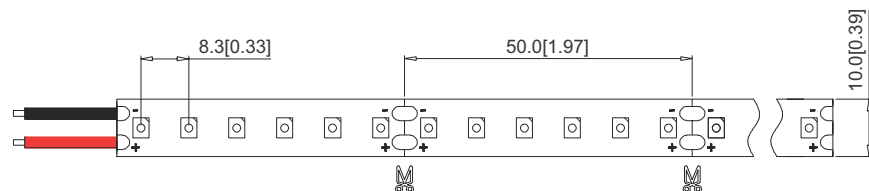

120 LED Strip

artisticlighting.com.au

2835 LED Chip

120 LED/m

9.6w/m

ARTISTIC LIGHTING

DC 12V/24V **5** yrs warranty

Color Available

2900K 4000K 6000K

Dimensions:

120-12

120-24

Part No.	Input Voltage	Power/m (W)	LED Q'ty/m	Lumen/m	CRI/Ra	Cuttible Length (mm)	Run Length(m)
120-12	12V DC	9.6w	120pcs	720lm	90+	25mm	4.5m
120-24	24V DC	9.6w	120pcs	720lm	90+	50mm	8m