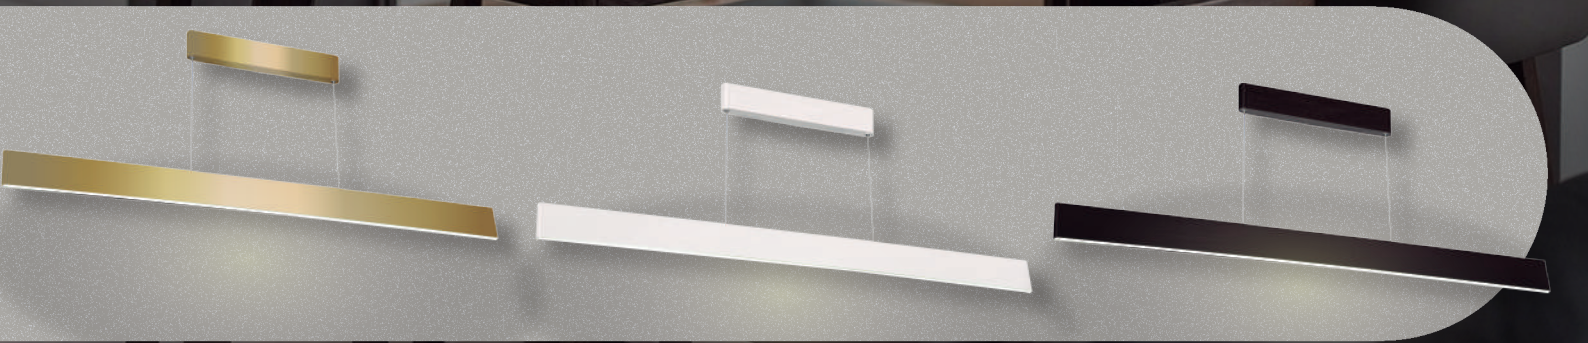

LU-MO-LINE-GD

Voltaje: 110-220V. 20 watts.

Medida: L1200*80*15mm

Material: Aluminio.

Color: Dorado

Luz: Natural 4000K.

Flujo Luminoso: 100lm /W

IP20

LU-MO-LINE-GB

Voltaje: 110-220V. 20 watts.

Medida: L1200*80*15mm

Material: Aluminio.

Color: Blanco

Luz: Natural 4000K.

Flujo Luminoso: 100lm /W

IP20

LU-MO-LINE-GN

Voltaje: 110-220V. 20 watts.

Medida: L1200*80*15mm

Material: Aluminio.

Color: Negro

Luz: Natural 4000K.

Flujo Luminoso: 100lm /W

IP20